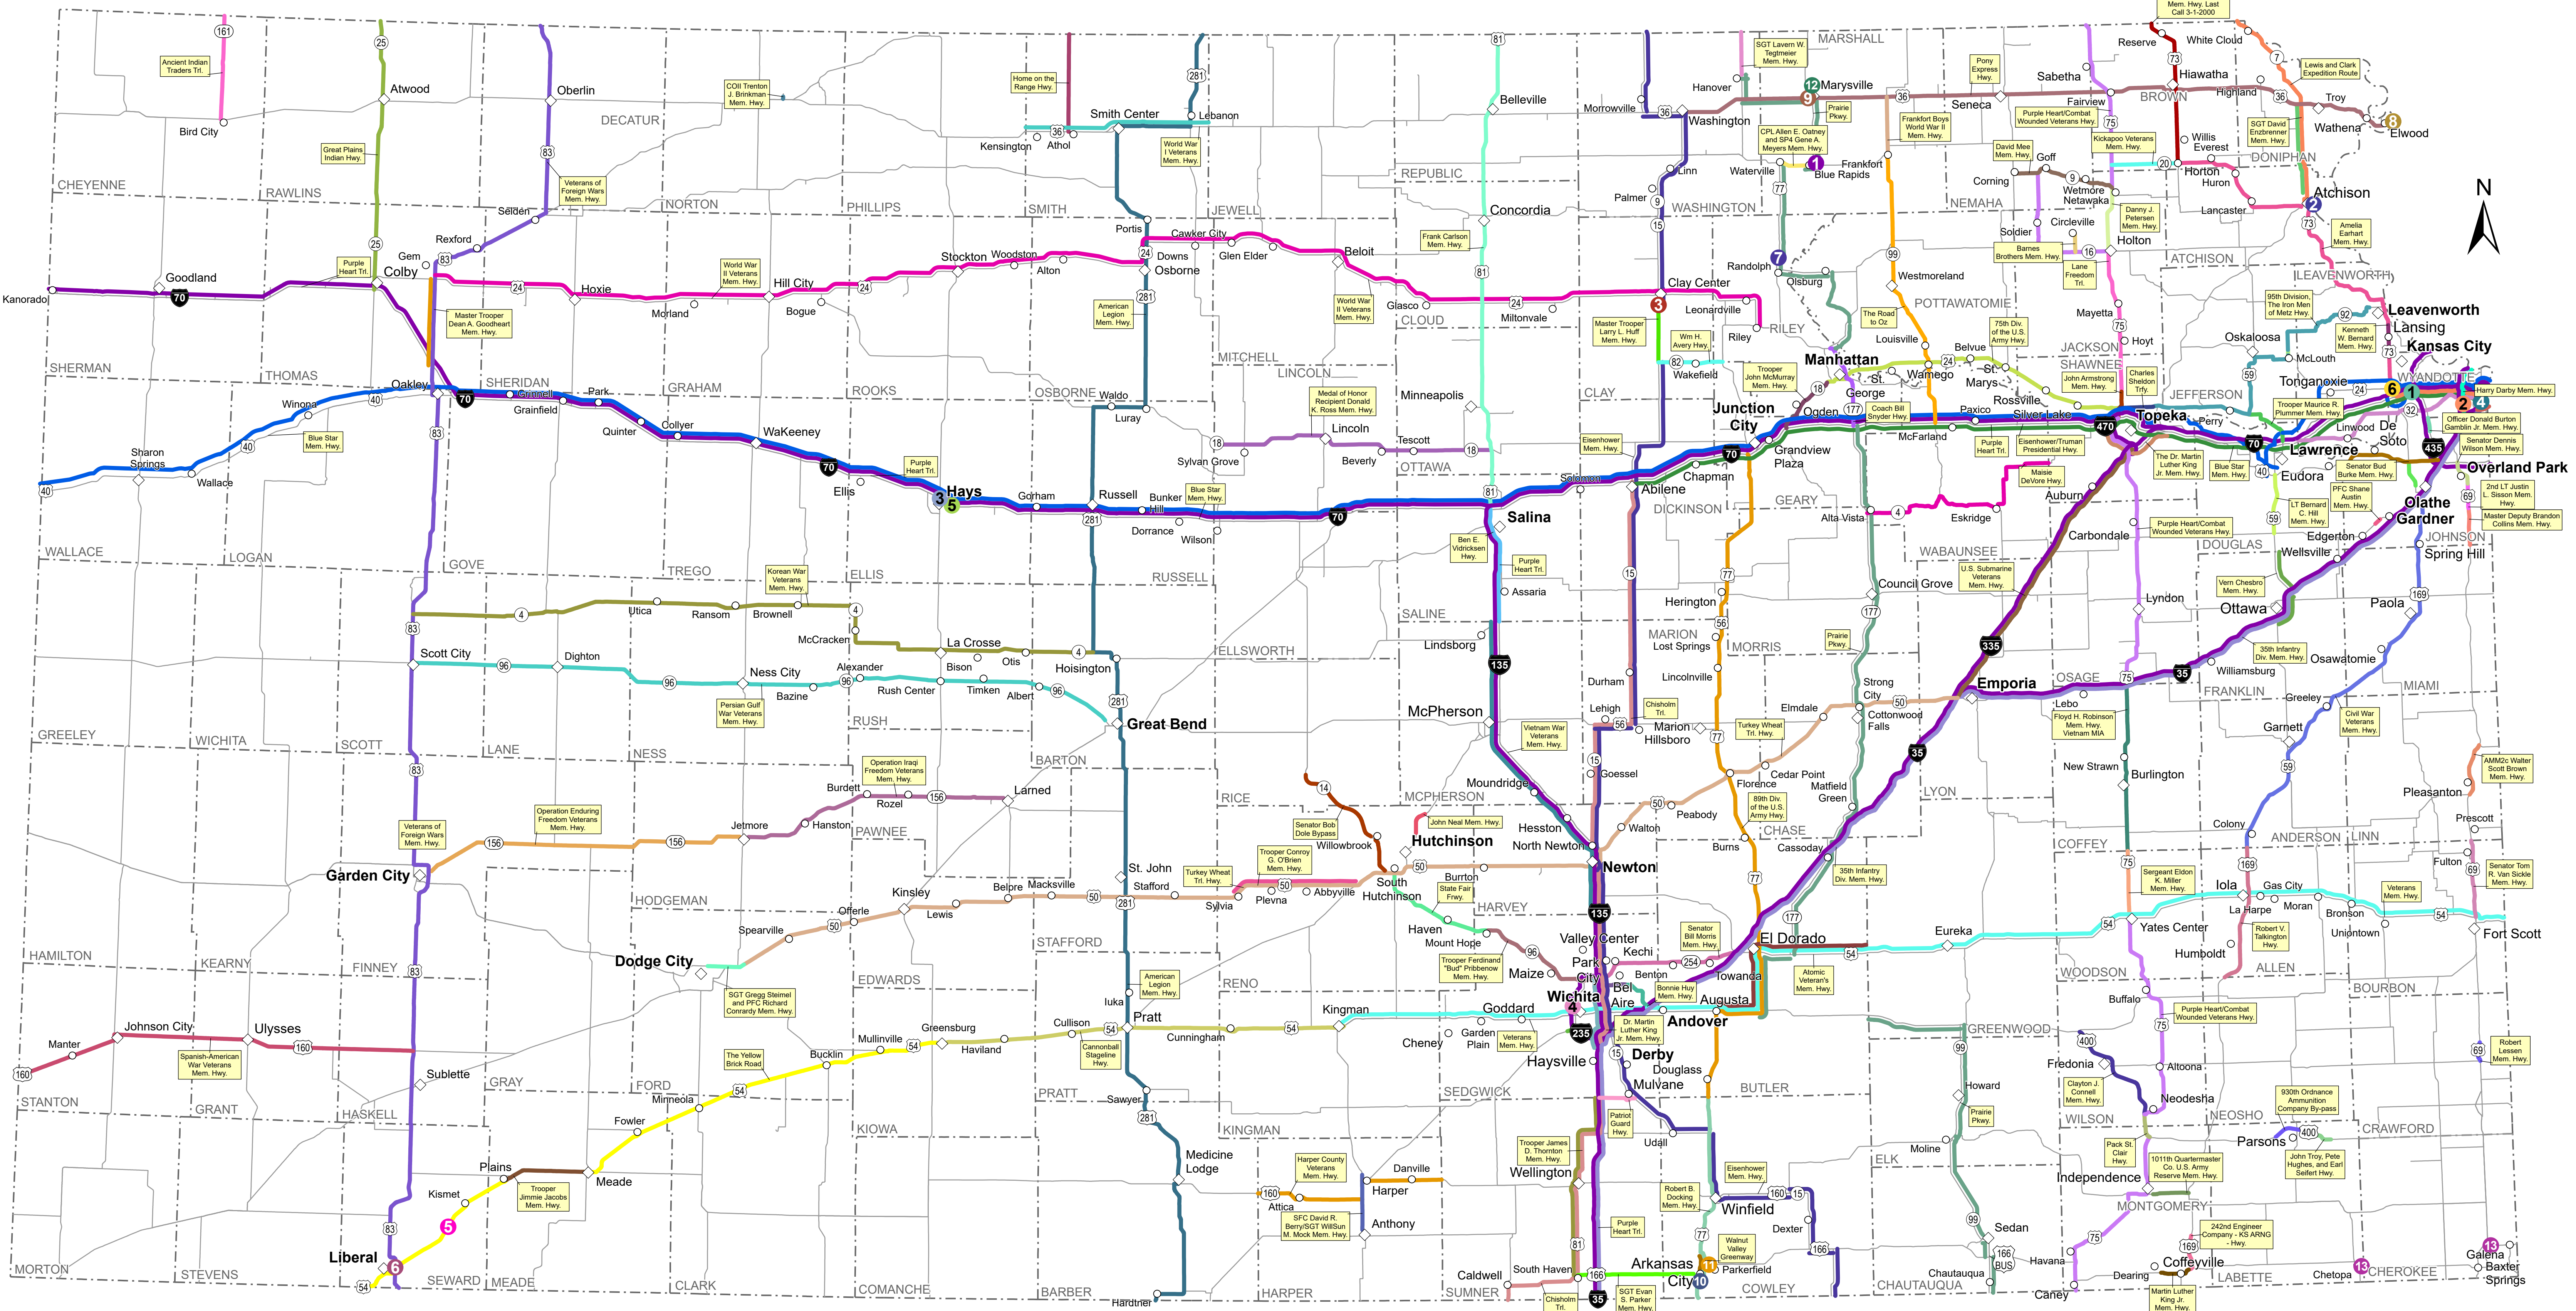

# Designated Bridges, Interchanges, and Highways

- | Bridges |  |    | Interchanges  |   |  | Highways                          |  |  |                                 |                                 |                                      |   |  |                    |  |  |  |   |                           |
|---------|--|----|---|---|--|-----------------------------------|--|--|---------------------------------|---------------------------------|--------------------------------------|---|--|--------------------|--|--|--|---|---------------------------|
| 1       | 1st Lieutenant Michael Hugh Breeding Memorial Bridge | 1  | Bert Cantwell Memorial Interchange  | 1011th Quartermaster Co. U.S. Army Reserve Memorial Highway | 89th Division of the United States Army Memorial Highway | Atomic Veteran's Memorial Highway | Civil War Veterans Memorial Highway      | Deputy Todd Widman Memorial Highway Last Call 5-1-2000 | Frankfort Boys Memorial Highway | Home on the Range Highway       | Kickapoo Veterans Memorial Highway   | Master Deputy Brandon Collins Memorial Highway    | Operation Enduring Freedom Veterans Memorial Highway | Prairie Parkway    | Senator Dennis Wilson Memorial Highway     | SGT Evan S. Parker Memorial Highway                        | The Yellow Brick Road                              | Trooper Maurice R. Plummer Memorial Highway | Veterans Memorial Highway |
| 2       | Amelia Earhart Memorial Bridge                       | 2  | Bonnie Sharp Memorial Interchange   | 242nd Engineer Company - KS                                 | 930th Ordnance Company By-pass Highway                   | Barnes Brothers Memorial Highway  | Clayton J. Connell Memorial Highway      | Widman Memorial Highway                                | World War II Memorial Highway   | John Armstrong Memorial Highway | Korean War Veterans Memorial Highway | Master Trooper Dean A. Goodheart Memorial Highway | Operation Iraqi Freedom Veterans Memorial Highway    | Purple Heart Trail | Senator Tom R. Van Sickle Memorial Highway | SGT Gregg Steimel and PFC Richard Conrady Memorial Highway | Wilson Memorial Highway                            | Trooper Conroy G. O'Brien Memorial Highway  | Veterans Memorial Highway |
| 3       | Clay County Vietnam Veterans Bridge                  | 3  | CW2 Bryan J. Nichols Fallen Veterans Memorial Interchange                 | 2nd Lieutenant Justin L. Sisson Memorial Highway            | 95th Division, The Iron Men of Metz Highway              | Ben E. Vidricksen Highway         | COH Trenton J. Brinkman Memorial Highway | Dillingham Freeway                                     | George Abiah Expressway         | John Bower Memorial Highway     | Veterans Memorial Highway            | Master Trooper Larry L. Huff Memorial Highway     | Operation Iraqi Freedom Veterans Memorial Highway    | Purple Heart Trail | Senator Tom R. Van Sickle Memorial Highway | SGT Gregg Steimel and PFC Richard Conrady Memorial Highway | Trooper Ferdinand "Bud" Pribbenow Memorial Highway | Trooper John T. Pate Memorial Highway       | Veterans Memorial Highway |
| 4       | Herman G. Dillon Bridges (2)                         | 4  | Chief Warrant Officer 5 David Carter Fallen Veterans Memorial Interchange | 35th Infantry Division Memorial Highway                     | 95th Division, The Iron Men of Metz Highway              | Ben E. Vidricksen Highway         | COH Trenton J. Brinkman Memorial Highway | Dillingham Freeway                                     | George Abiah Expressway         | John Bower Memorial Highway     | Veterans Memorial Highway            | Master Trooper Larry L. Huff Memorial Highway     | Operation Iraqi Freedom Veterans Memorial Highway    | Purple Heart Trail | Senator Tom R. Van Sickle Memorial Highway | SGT Gregg Steimel and PFC Richard Conrady Memorial Highway | Trooper Ferdinand "Bud" Pribbenow Memorial Highway | Trooper John T. Pate Memorial Highway       | Veterans Memorial Highway |
| 5       | Max Zimmerman Memorial Bridge                        | 5  | Representative Margaret Long Interchange                                  | 35th Infantry Division Memorial Highway                     | 95th Division, The Iron Men of Metz Highway              | Ben E. Vidricksen Highway         | COH Trenton J. Brinkman Memorial Highway | Dillingham Freeway                                     | George Abiah Expressway         | John Bower Memorial Highway     | Veterans Memorial Highway            | Master Trooper Larry L. Huff Memorial Highway     | Operation Iraqi Freedom Veterans Memorial Highway    | Purple Heart Trail | Senator Tom R. Van Sickle Memorial Highway | SGT Gregg Steimel and PFC Richard Conrady Memorial Highway | Trooper Ferdinand "Bud" Pribbenow Memorial Highway | Trooper John T. Pate Memorial Highway       | Veterans Memorial Highway |
| 6       | Mike Hayden Overpass Bridge                          | 6  | Representative Margaret Long Interchange                                  | 35th Infantry Division Memorial Highway                     | 95th Division, The Iron Men of Metz Highway              | Ben E. Vidricksen Highway         | COH Trenton J. Brinkman Memorial Highway | Dillingham Freeway                                     | George Abiah Expressway         | John Bower Memorial Highway     | Veterans Memorial Highway            | Master Trooper Larry L. Huff Memorial Highway     | Operation Iraqi Freedom Veterans Memorial Highway    | Purple Heart Trail | Senator Tom R. Van Sickle Memorial Highway | SGT Gregg Steimel and PFC Richard Conrady Memorial Highway | Trooper Ferdinand "Bud" Pribbenow Memorial Highway | Trooper John T. Pate Memorial Highway       | Veterans Memorial Highway |
| 7       | PFC Loren H. Larson Memorial Bridge                  | 7  | Representative Margaret Long Interchange                                  | 35th Infantry Division Memorial Highway                     | 95th Division, The Iron Men of Metz Highway              | Ben E. Vidricksen Highway         | COH Trenton J. Brinkman Memorial Highway | Dillingham Freeway                                     | George Abiah Expressway         | John Bower Memorial Highway     | Veterans Memorial Highway            | Master Trooper Larry L. Huff Memorial Highway     | Operation Iraqi Freedom Veterans Memorial Highway    | Purple Heart Trail | Senator Tom R. Van Sickle Memorial Highway | SGT Gregg Steimel and PFC Richard Conrady Memorial Highway | Trooper Ferdinand "Bud" Pribbenow Memorial Highway | Trooper John T. Pate Memorial Highway       | Veterans Memorial Highway |
| 8       | Pony Express Bridges (2)                             | 8  | Representative Margaret Long Interchange                                  | 35th Infantry Division Memorial Highway                     | 95th Division, The Iron Men of Metz Highway              | Ben E. Vidricksen Highway         | COH Trenton J. Brinkman Memorial Highway | Dillingham Freeway                                     | George Abiah Expressway         | John Bower Memorial Highway     | Veterans Memorial Highway            | Master Trooper Larry L. Huff Memorial Highway     | Operation Iraqi Freedom Veterans Memorial Highway    | Purple Heart Trail | Senator Tom R. Van Sickle Memorial Highway | SGT Gregg Steimel and PFC Richard Conrady Memorial Highway | Trooper Ferdinand "Bud" Pribbenow Memorial Highway | Trooper John T. Pate Memorial Highway       | Veterans Memorial Highway |
| 9       | SGT Joseph A. Zutterman Jr. Memorial Bridge          | 9  | Representative Margaret Long Interchange                                  | 35th Infantry Division Memorial Highway                     | 95th Division, The Iron Men of Metz Highway              | Ben E. Vidricksen Highway         | COH Trenton J. Brinkman Memorial Highway | Dillingham Freeway                                     | George Abiah Expressway         | John Bower Memorial Highway     | Veterans Memorial Highway            | Master Trooper Larry L. Huff Memorial Highway     | Operation Iraqi Freedom Veterans Memorial Highway    | Purple Heart Trail | Senator Tom R. Van Sickle Memorial Highway | SGT Gregg Steimel and PFC Richard Conrady Memorial Highway | Trooper Ferdinand "Bud" Pribbenow Memorial Highway | Trooper John T. Pate Memorial Highway       | Veterans Memorial Highway |
| 10      | SGT Kevin A. Gilbertson Memorial Bridge              | 10 | Representative Margaret Long Interchange                                  | 35th Infantry Division Memorial Highway                     | 95th Division, The Iron Men of Metz Highway              | Ben E. Vidricksen Highway         | COH Trenton J. Brinkman Memorial Highway | Dillingham Freeway                                     | George Abiah Expressway         | John Bower Memorial Highway     | Veterans Memorial Highway            | Master Trooper Larry L. Huff Memorial Highway     | Operation Iraqi Freedom Veterans Memorial Highway    | Purple Heart Trail | Senator Tom R. Van Sickle Memorial Highway | SGT Gregg Steimel and PFC Richard Conrady Memorial Highway | Trooper Ferdinand "Bud" Pribbenow Memorial Highway | Trooper John T. Pate Memorial Highway       | Veterans Memorial Highway |
| 11      | SGT Tyler A. Juden Memorial Bridge                   | 11 | Representative Margaret Long Interchange                                  | 35th Infantry Division Memorial Highway                     | 95th Division, The Iron Men of Metz Highway              | Ben E. Vidricksen Highway         | COH Trenton J. Brinkman Memorial Highway | Dillingham Freeway                                     | George Abiah Expressway         | John Bower Memorial Highway     | Veterans Memorial Highway            | Master Trooper Larry L. Huff Memorial Highway     | Operation Iraqi Freedom Veterans Memorial Highway    | Purple Heart Trail | Senator Tom R. Van Sickle Memorial Highway | SGT Gregg Steimel and PFC Richard Conrady Memorial Highway | Trooper Ferdinand "Bud" Pribbenow Memorial Highway | Trooper John T. Pate Memorial Highway       | Veterans Memorial Highway |
| 12      | SP4 Michael T. Martin Memorial Bridge                | 12 | Representative Margaret Long Interchange                                  | 35th Infantry Division Memorial Highway                     | 95th Division, The Iron Men of Metz Highway              | Ben E. Vidricksen Highway         | COH Trenton J. Brinkman Memorial Highway | Dillingham Freeway                                     | George Abiah Expressway         | John Bower Memorial Highway     | Veterans Memorial Highway            | Master Trooper Larry L. Huff Memorial Highway     | Operation Iraqi Freedom Veterans Memorial Highway    | Purple Heart Trail | Senator Tom R. Van Sickle Memorial Highway | SGT Gregg Steimel and PFC Richard Conrady Memorial Highway | Trooper Ferdinand "Bud" Pribbenow Memorial Highway | Trooper John T. Pate Memorial Highway       | Veterans Memorial Highway |
| 13      | Veterans Memorial Bridges (3)                        | 13 | Representative Margaret Long Interchange                                  | 35th Infantry Division Memorial Highway                     | 95th Division, The Iron Men of Metz Highway              | Ben E. Vidricksen Highway         | COH Trenton J. Brinkman Memorial Highway | Dillingham Freeway                                     | George Abiah Expressway         | John Bower Memorial Highway     | Veterans Memorial Highway            | Master Trooper Larry L. Huff Memorial Highway     | Operation Iraqi Freedom Veterans Memorial Highway    | Purple Heart Trail | Senator Tom R. Van Sickle Memorial Highway | SGT Gregg Steimel and PFC Richard Conrady Memorial Highway | Trooper Ferdinand "Bud" Pribbenow Memorial Highway | Trooper John T. Pate Memorial Highway       | Veterans Memorial Highway |