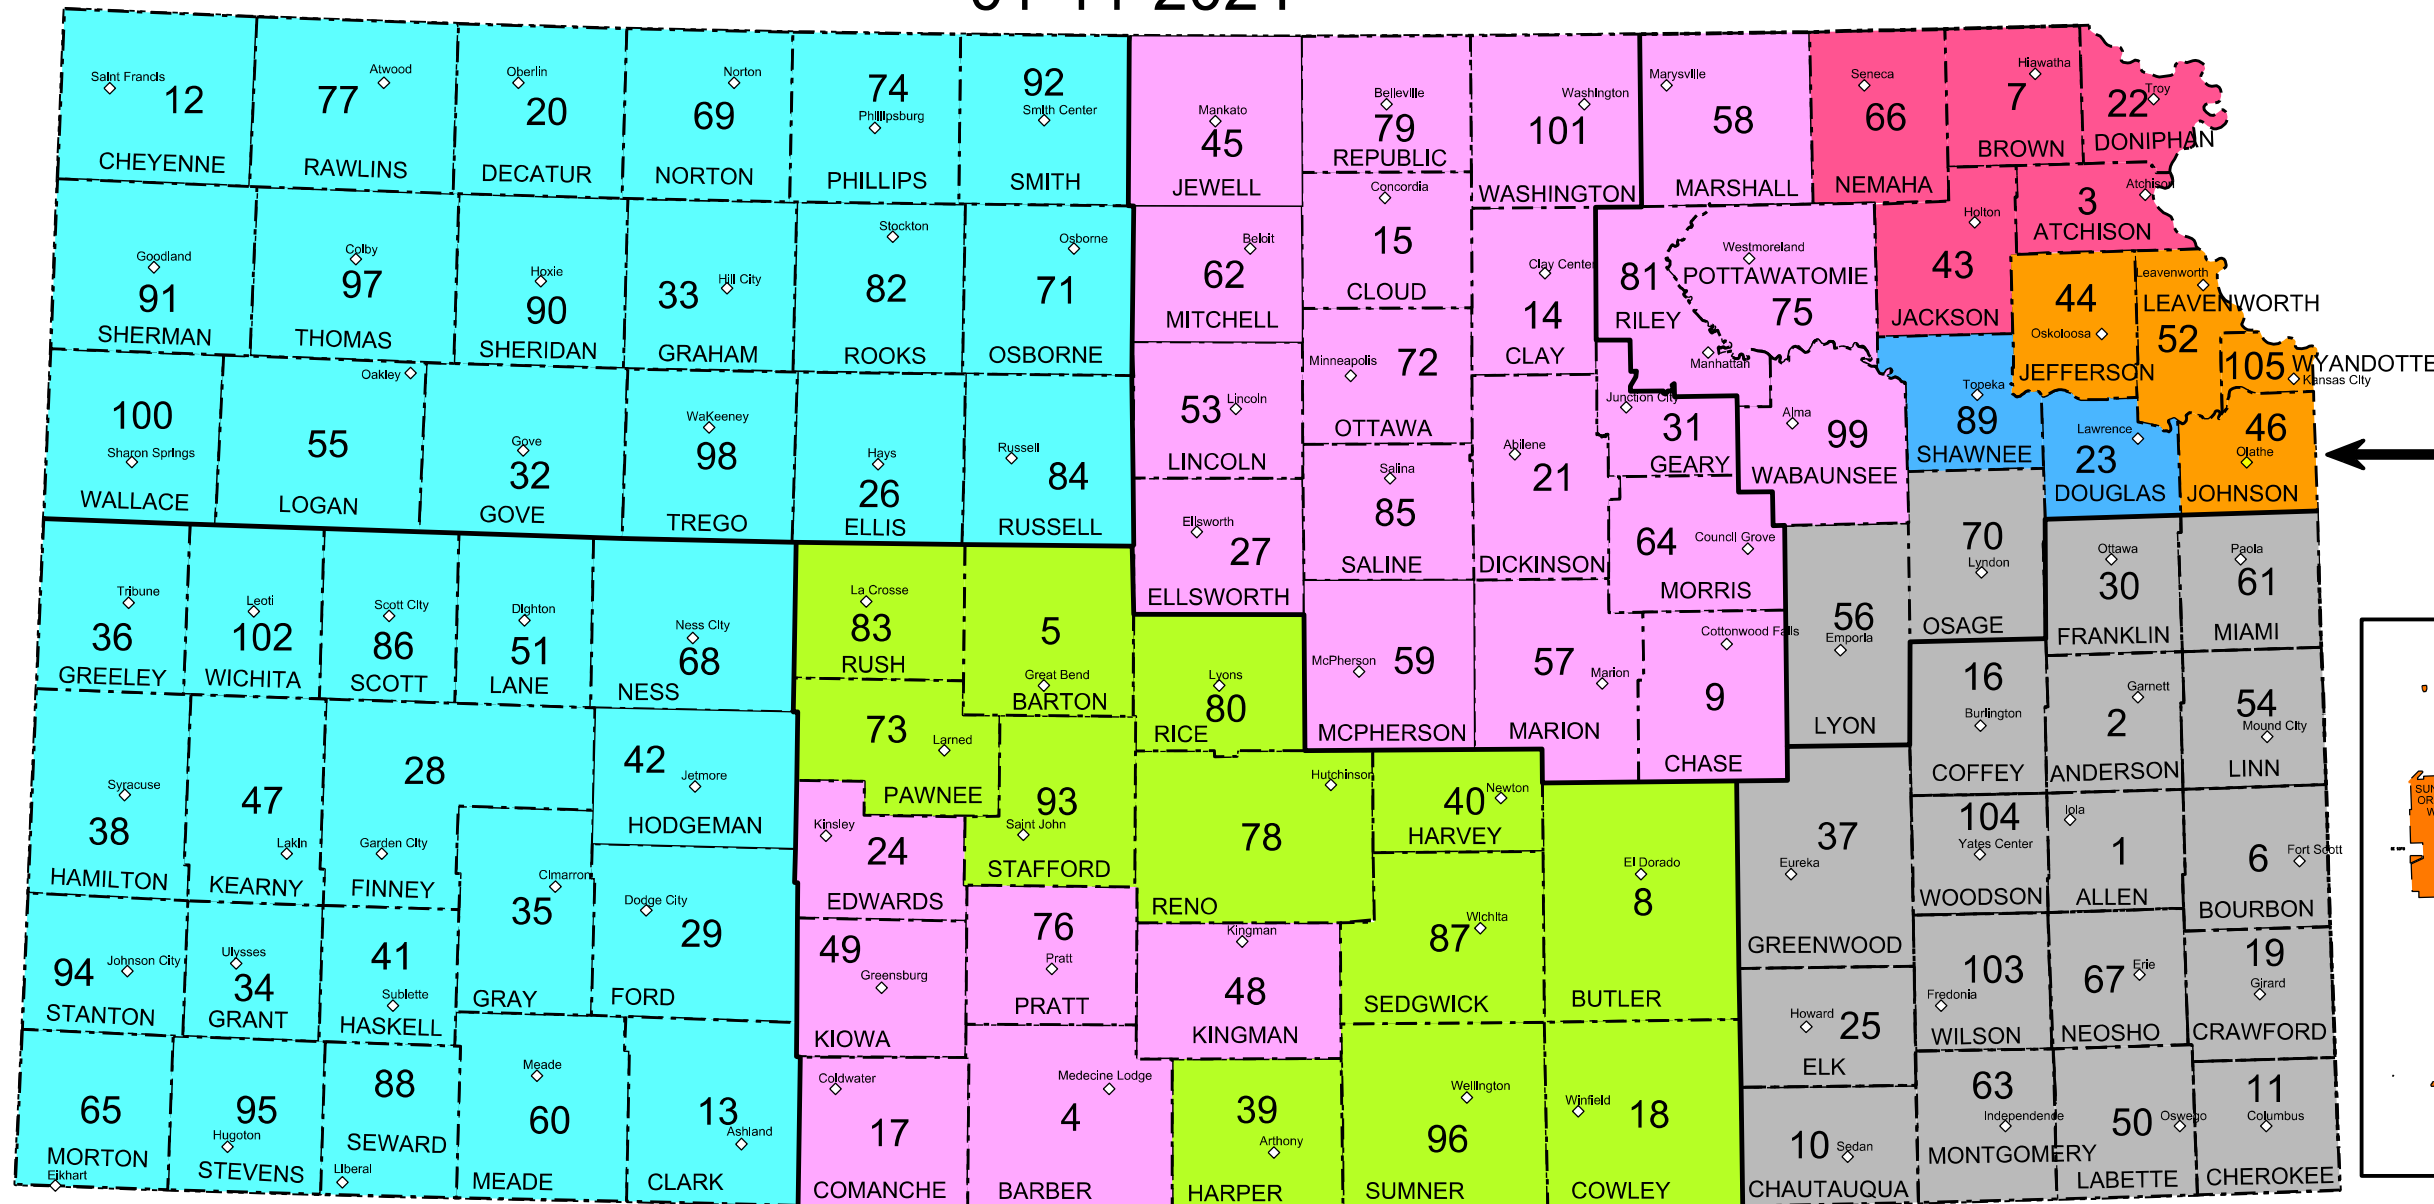

BLP PROJECT MANAGER ASSIGNMENTS

01-11-2024

LPA Administered Cities and Agencies

- | | | | |
|----------|---------|-----------------|---------|
| Gardner | Northup | Overland Park | Northup |
| Lawrence | Northup | Pottawatomie Co | Northup |
| Leawood | Northup | Sedgwick Co | Graham |
| Lenexa | Northup | Shawnee | Northup |
| Olathe | Northup | Wichita | Graham |