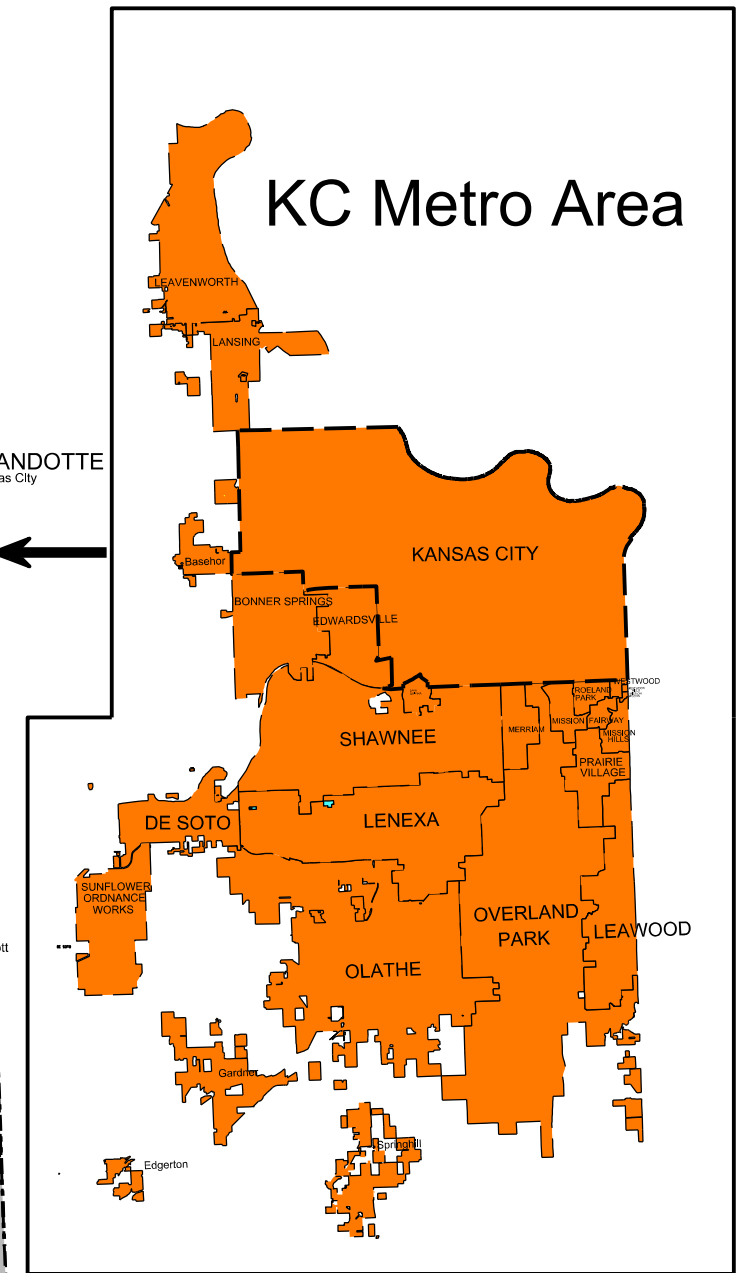

BLP PROJECT MANAGER ASSIGNMENTS

01-11-2024

LPA Administered Cities and Agencies

- | | | | |
|----------|---------|-----------------|---------|
| Gardner | Northup | Overland Park | Northup |
| Lawrence | Northup | Pottawatomie Co | Northup |
| Leawood | Northup | Sedgwick Co | Graham |
| Lenexa | Northup | Shawnee | Northup |
| Olathe | Northup | Wichita | Graham |