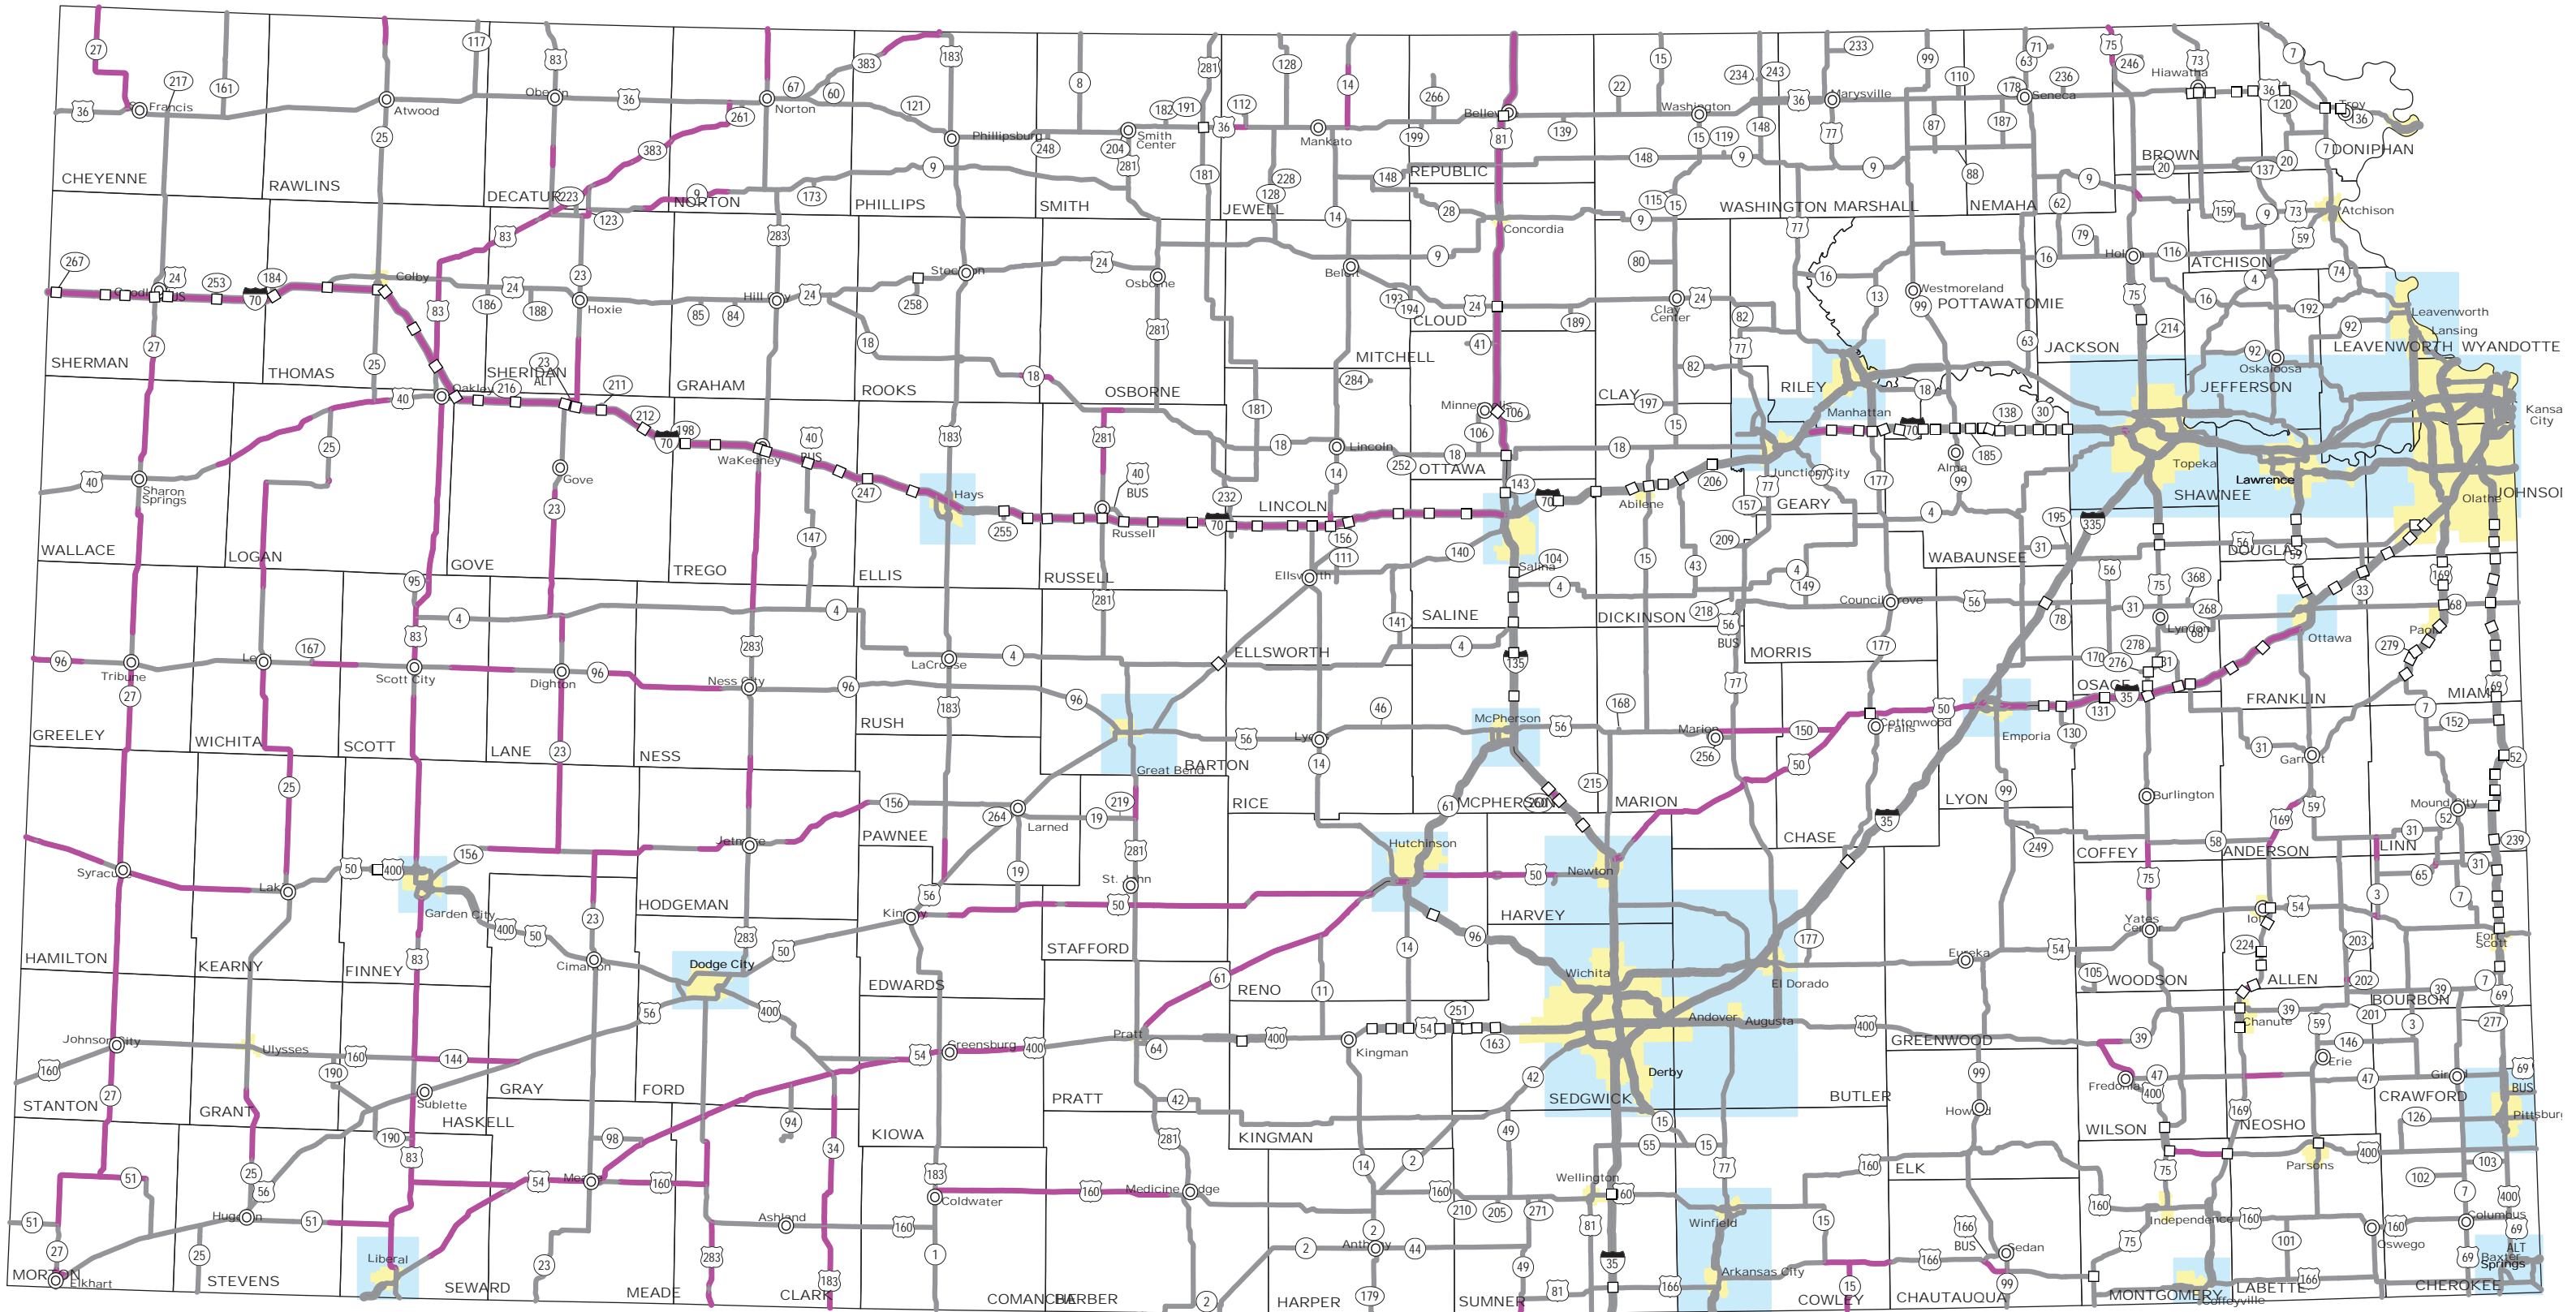

# Multi Truck ADT / Total ADT 25% or Greater

Multi truck = Class 8 and above  
Traffic Data Collected in CY 2012

### Legend

- Less than 25% - 8749 Miles
- 25% or Greater - 1886 Miles