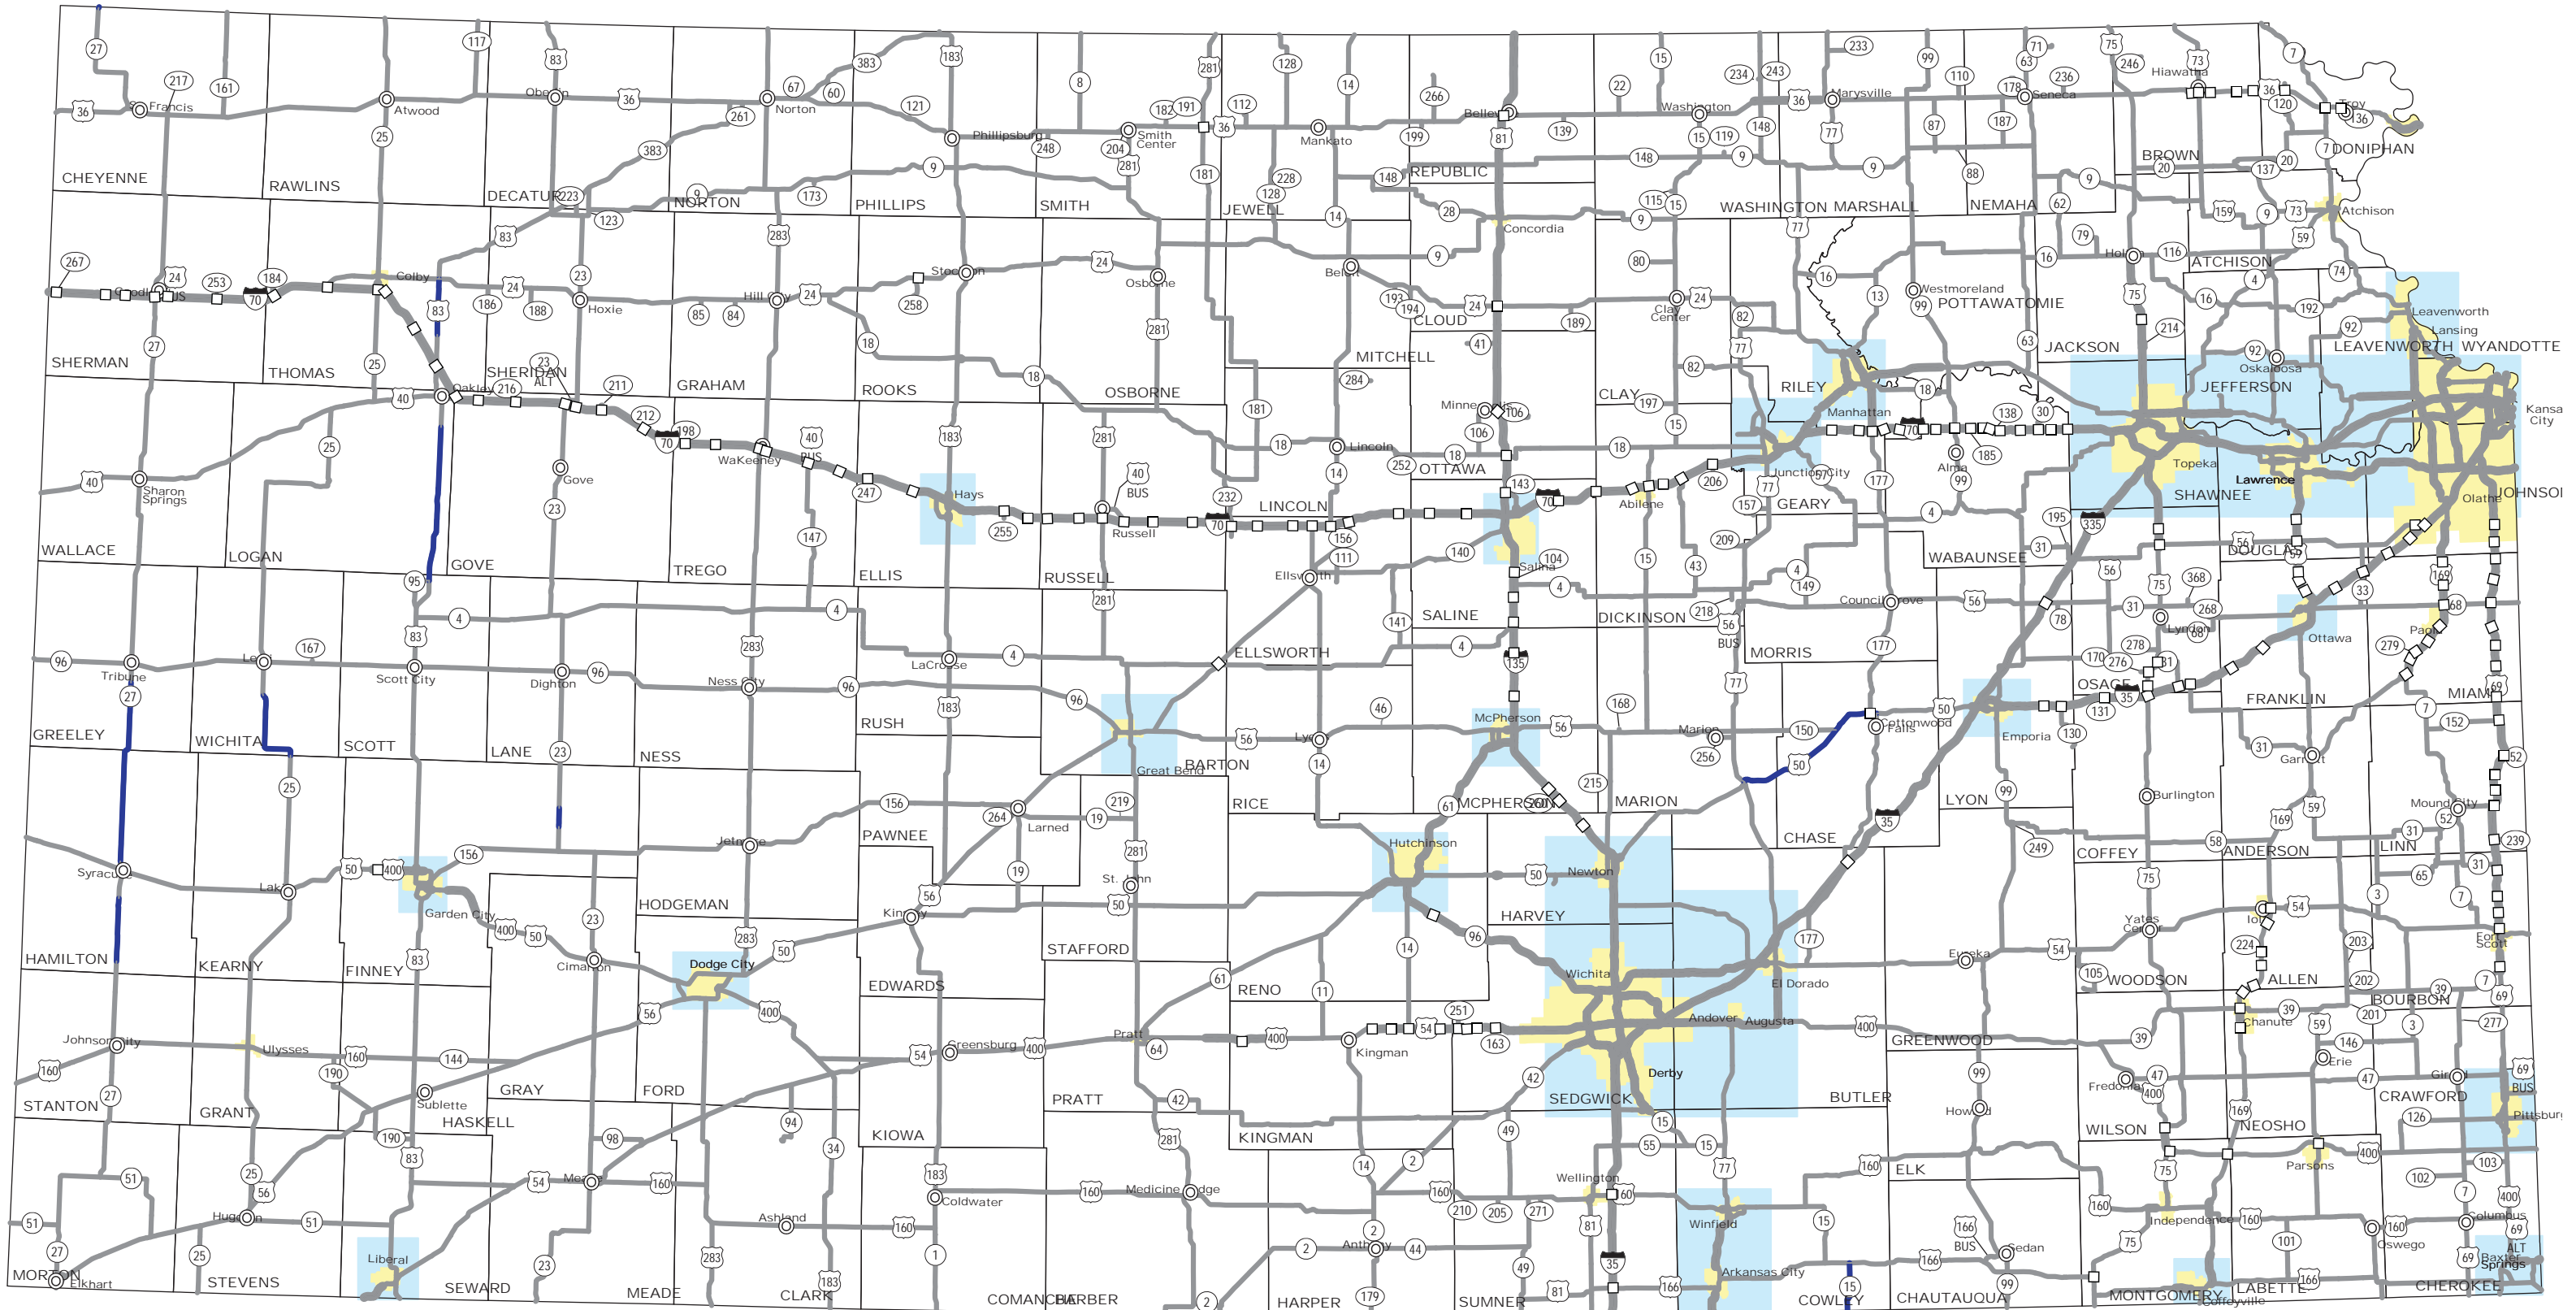

Multi Truck ADT / Total ADT 40% or Greater

Multi truck = Class 8 and above
Traffic Data Collected in CY 2012

— Less than 40% - 10,498 Miles

— 40% or Greater - 137 Miles