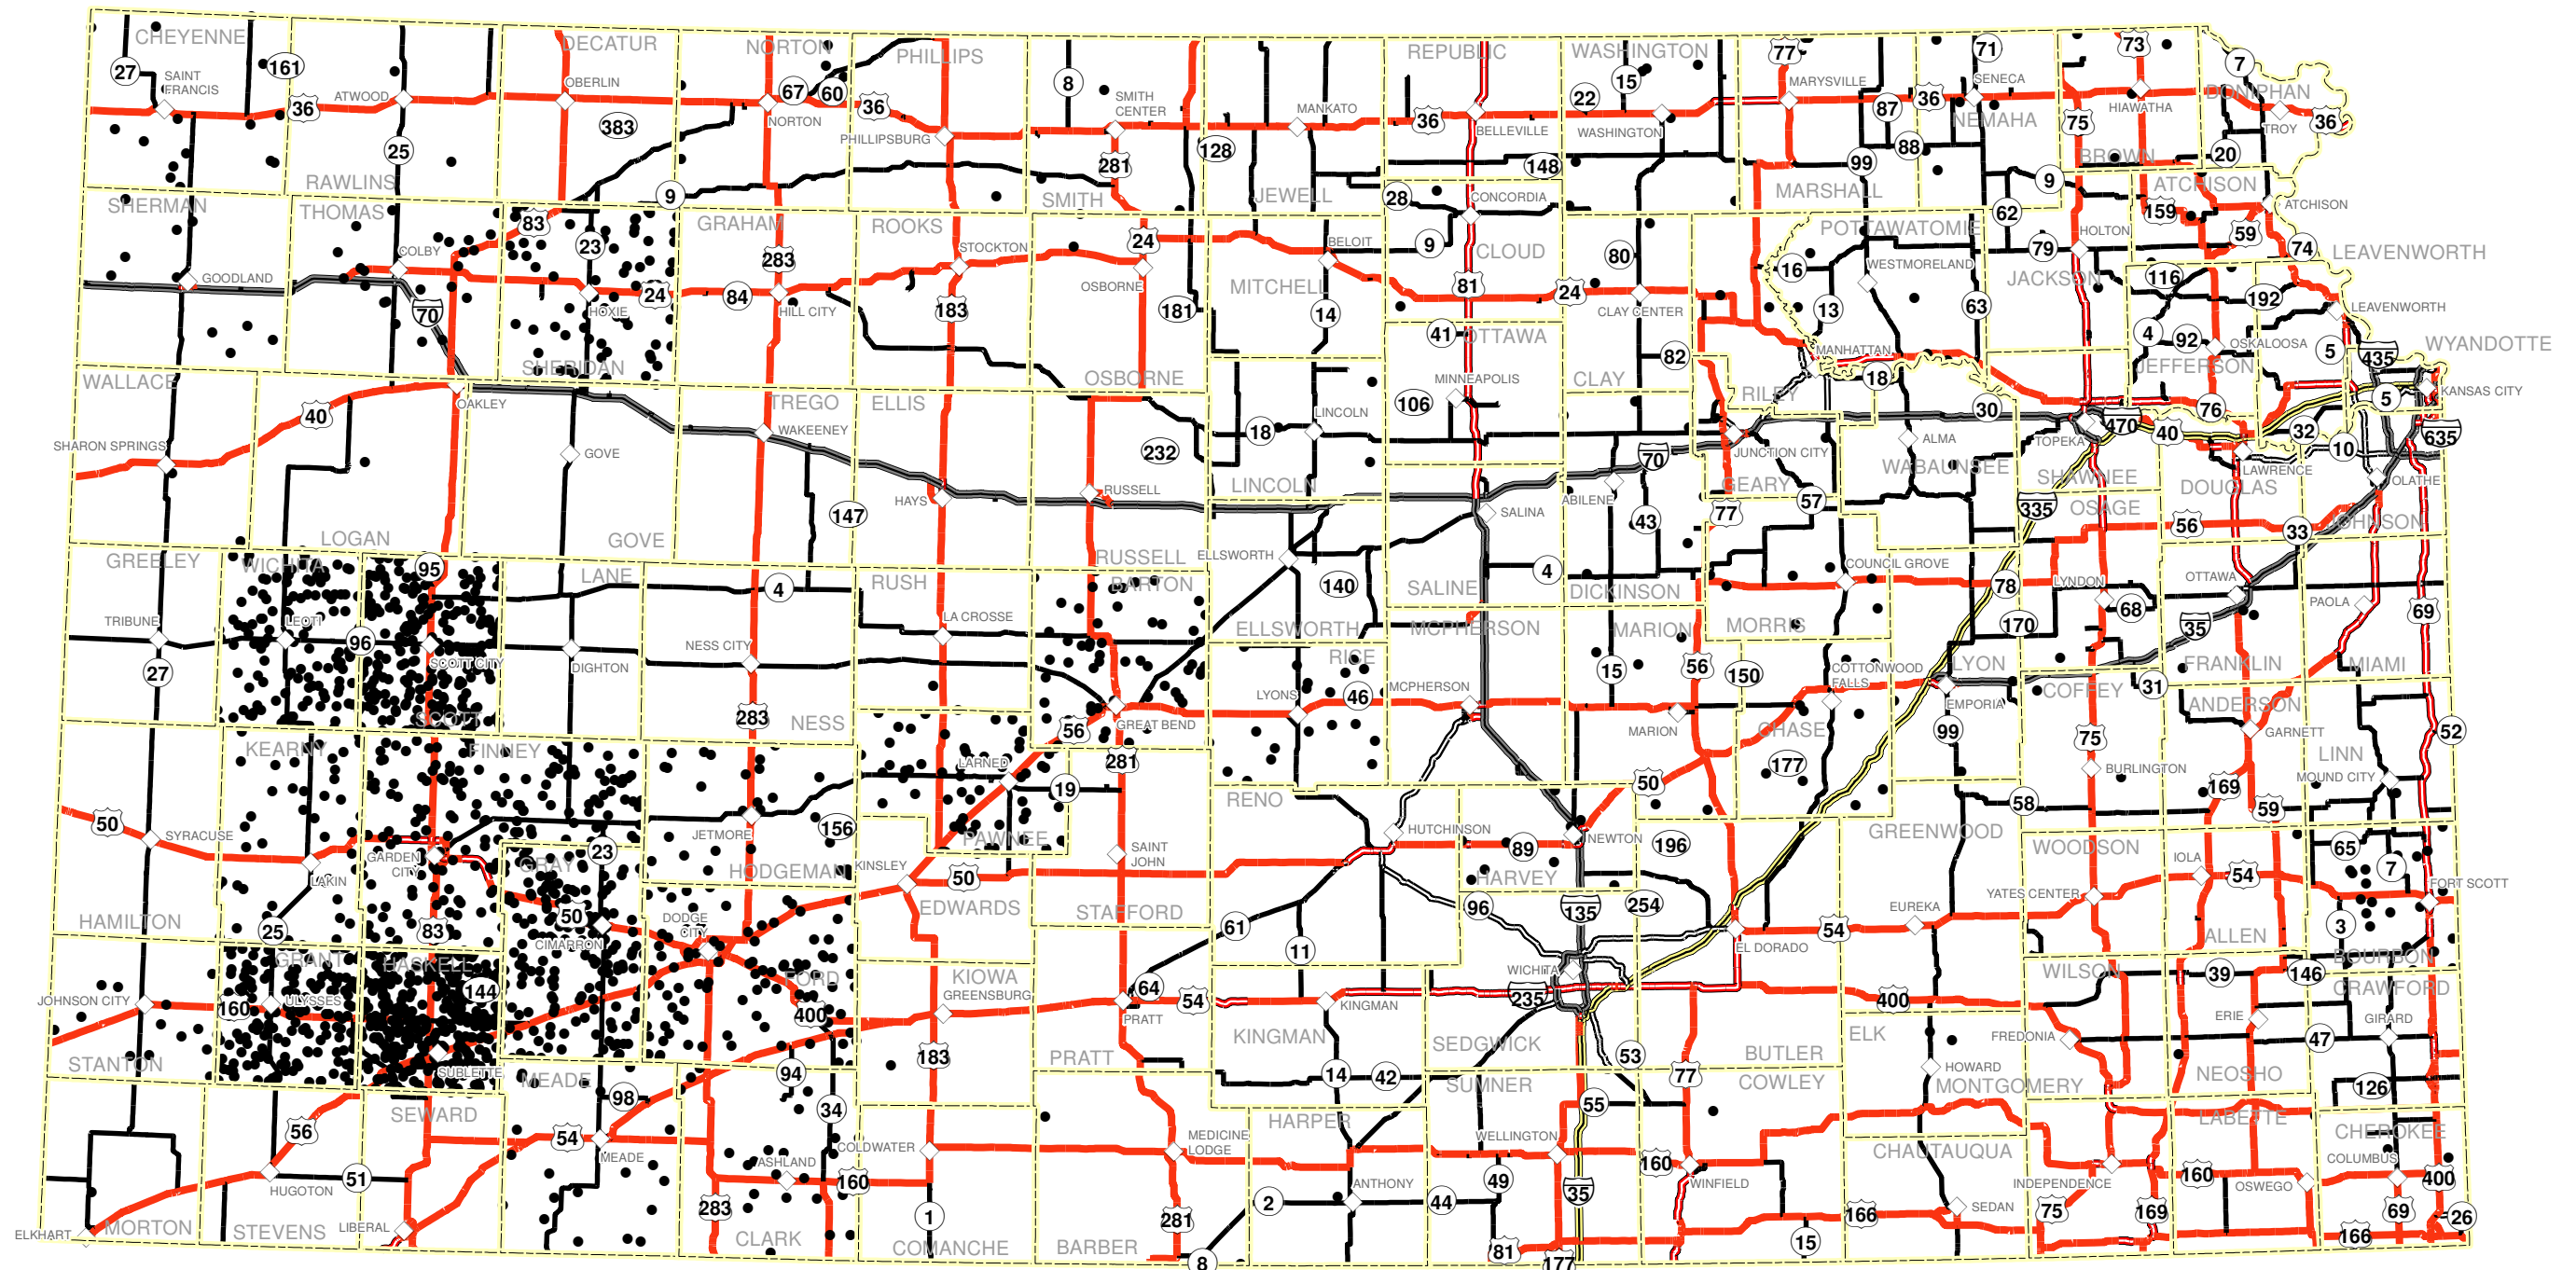

2012 Livestock and Transportation

prepared by the
KANSAS DEPARTMENT OF TRANSPORTATION
BUREAU OF TRANSPORTATION PLANNING
KDOT makes no warranties, guarantees, or representations for accuracy of this information
and assumes no liability for errors or omissions.

2012 Cattle on Feed
1 Dot = 1,000 head

DataSource
USDA, NASS, Kansas Field Office
Kansas Farm Facts 2012