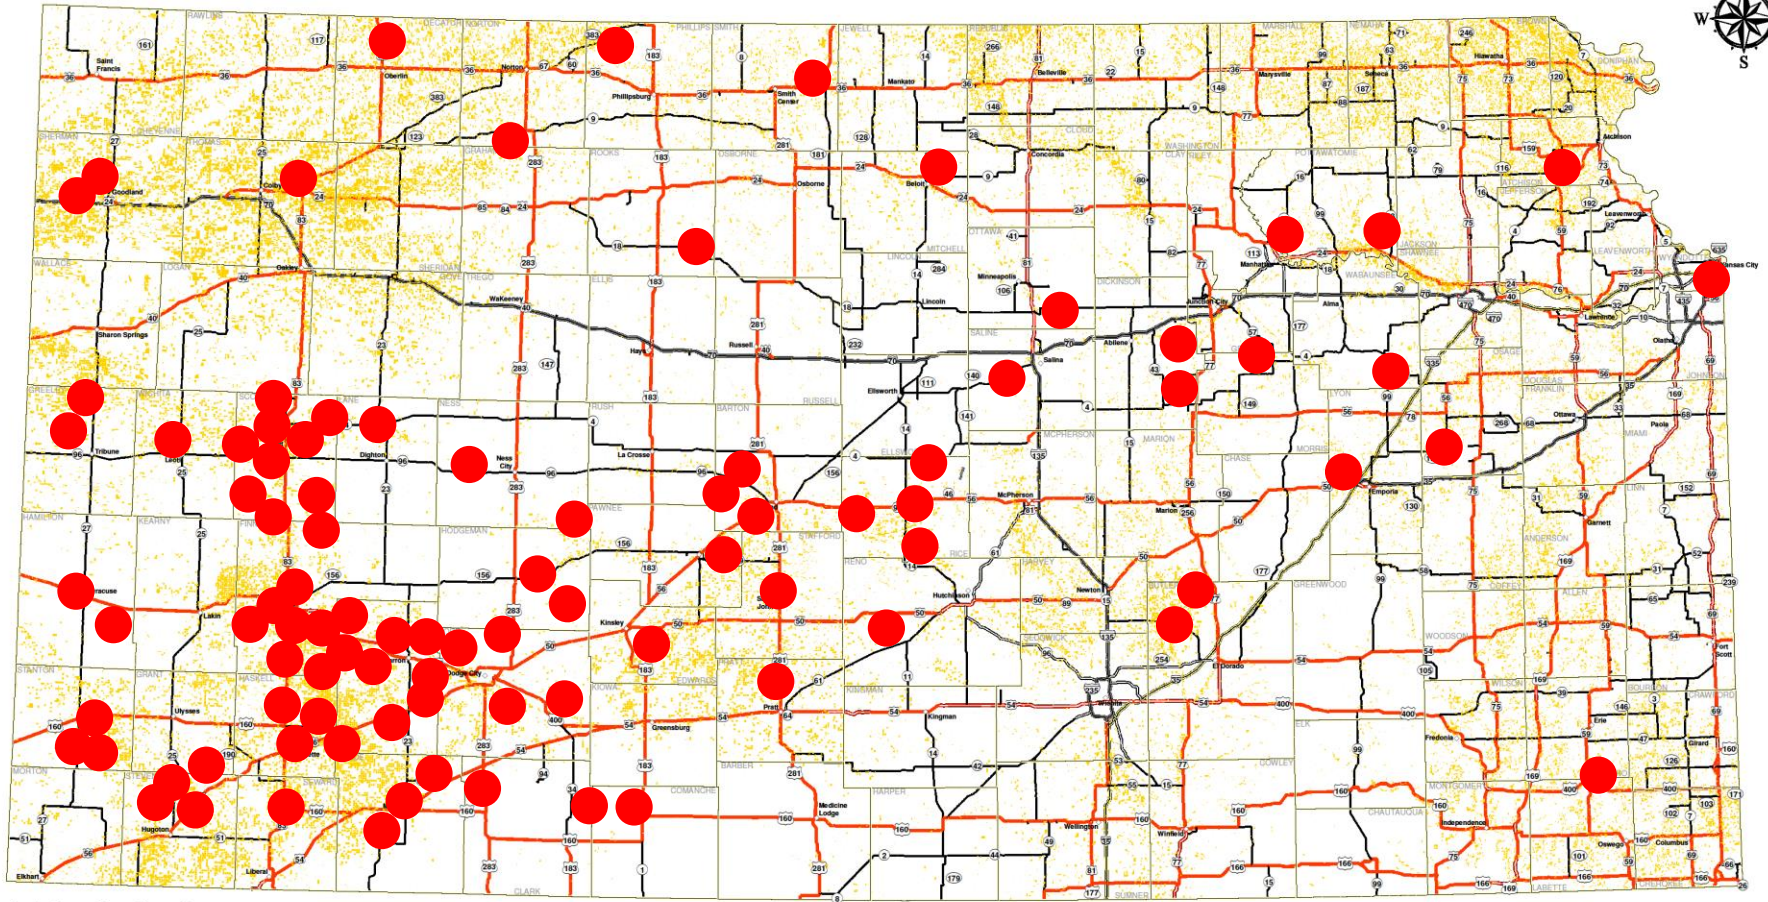

Kansas Highway System , Corn Production and KLA Member Feedlot Locations

0 5 10 20 30 40
Miles

Corn 379,200,000 Bushels

- Interstate Divided
- US Route
- US Route Divided
- K Route
- K Route Divided
- Turnpike

Kansas Livestock Association member feedlot locations