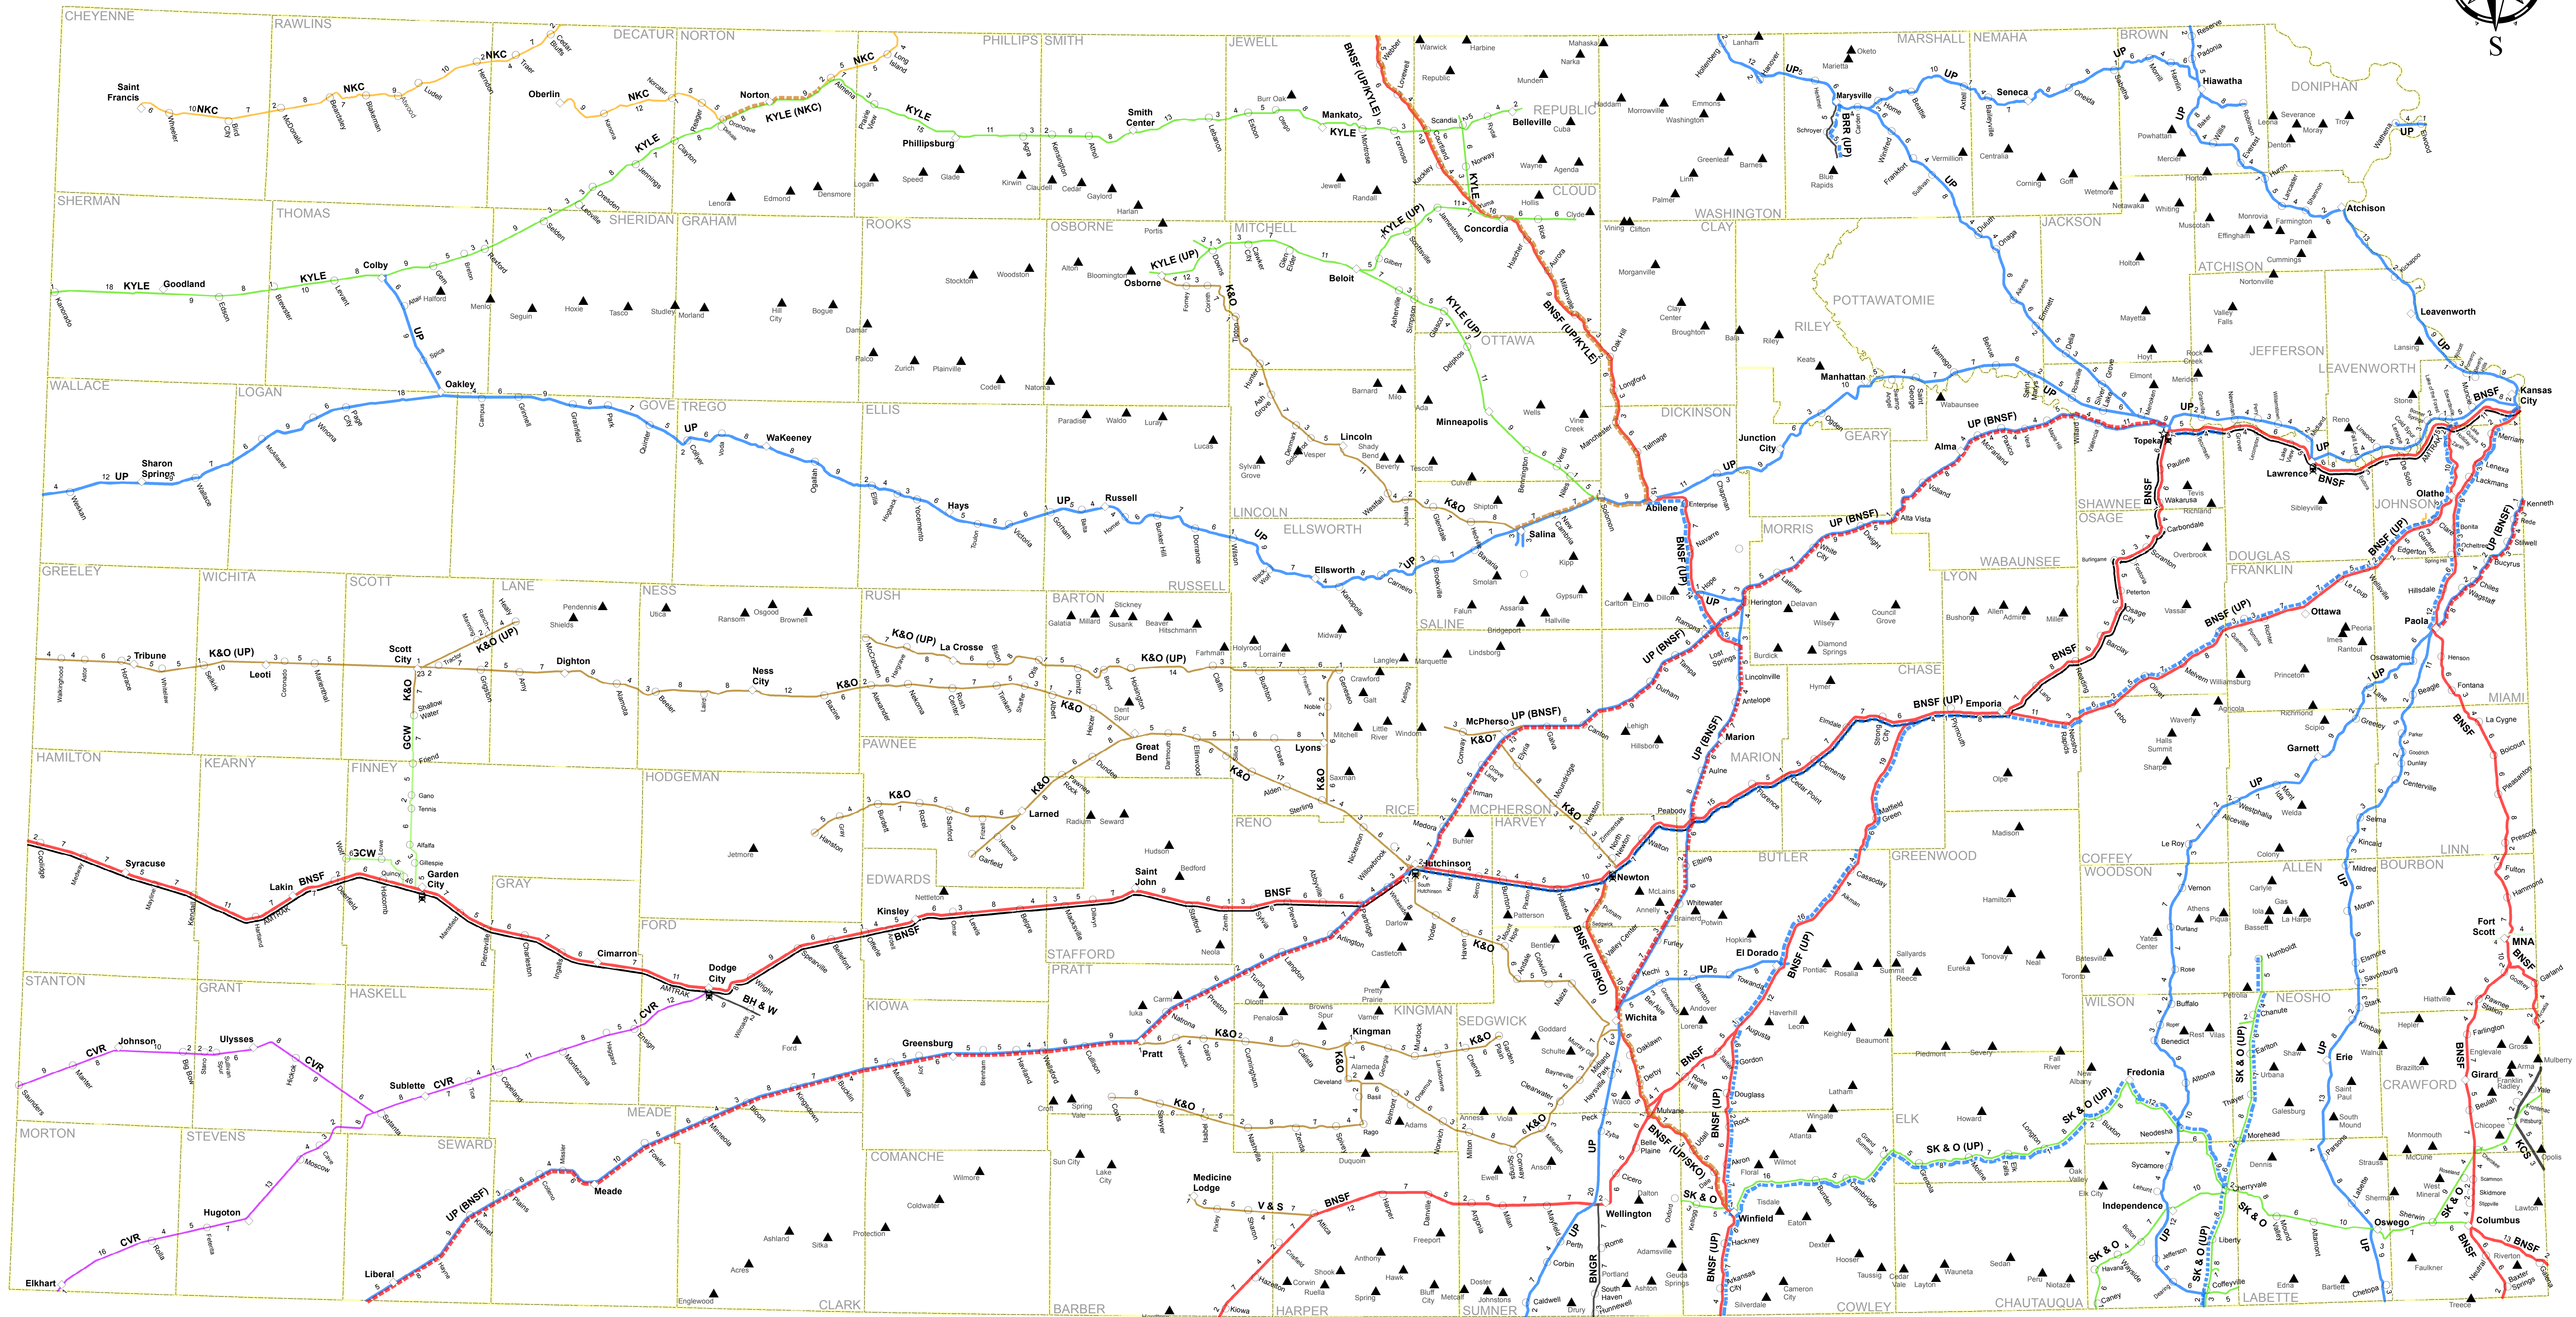

Kansas Railroad Map 2013

- BNSF Railway 1237 miles
- Union Pacific 1535 miles
- KYLE Railroad System 269 miles
- KYLE Railroad System, Leased from UP 132 miles
- Kansas & Oklahoma Railroad 642 Miles
- Kansas & Oklahoma Railroad, UP leased 111 Miles
- Blackwell Northern Gateway Railroad 18 miles
- Blue Rapids Railroad 10 miles
- Boothill and Western Railway 10 miles
- Cimarron Valley Railway 182 miles
- Garden City Western Railway 45 miles
- Kansas City Southern 18 miles
- Missouri & Northern Arkansas 8 miles
- Nebraska Kansas Colorado Railway 122 miles
- South Kansas & Oklahoma 273 miles
- V & S Railway 24 miles
- New Century Aircenter Railroad 5 miles
- Wichita Terminal Association 3 miles
- Kansas City Terminal Railway 25 miles
- AMTRAK

PREPARED BY THE
KANSAS DEPARTMENT OF TRANSPORTATION
BUREAU OF TRANSPORTATION PLANNING
 MAP CREATED MONDAY, MARCH 18, 2013
 KDOT makes no warranties, guarantees, or representations for accuracy of this information and assumes no liability for errors or omissions.