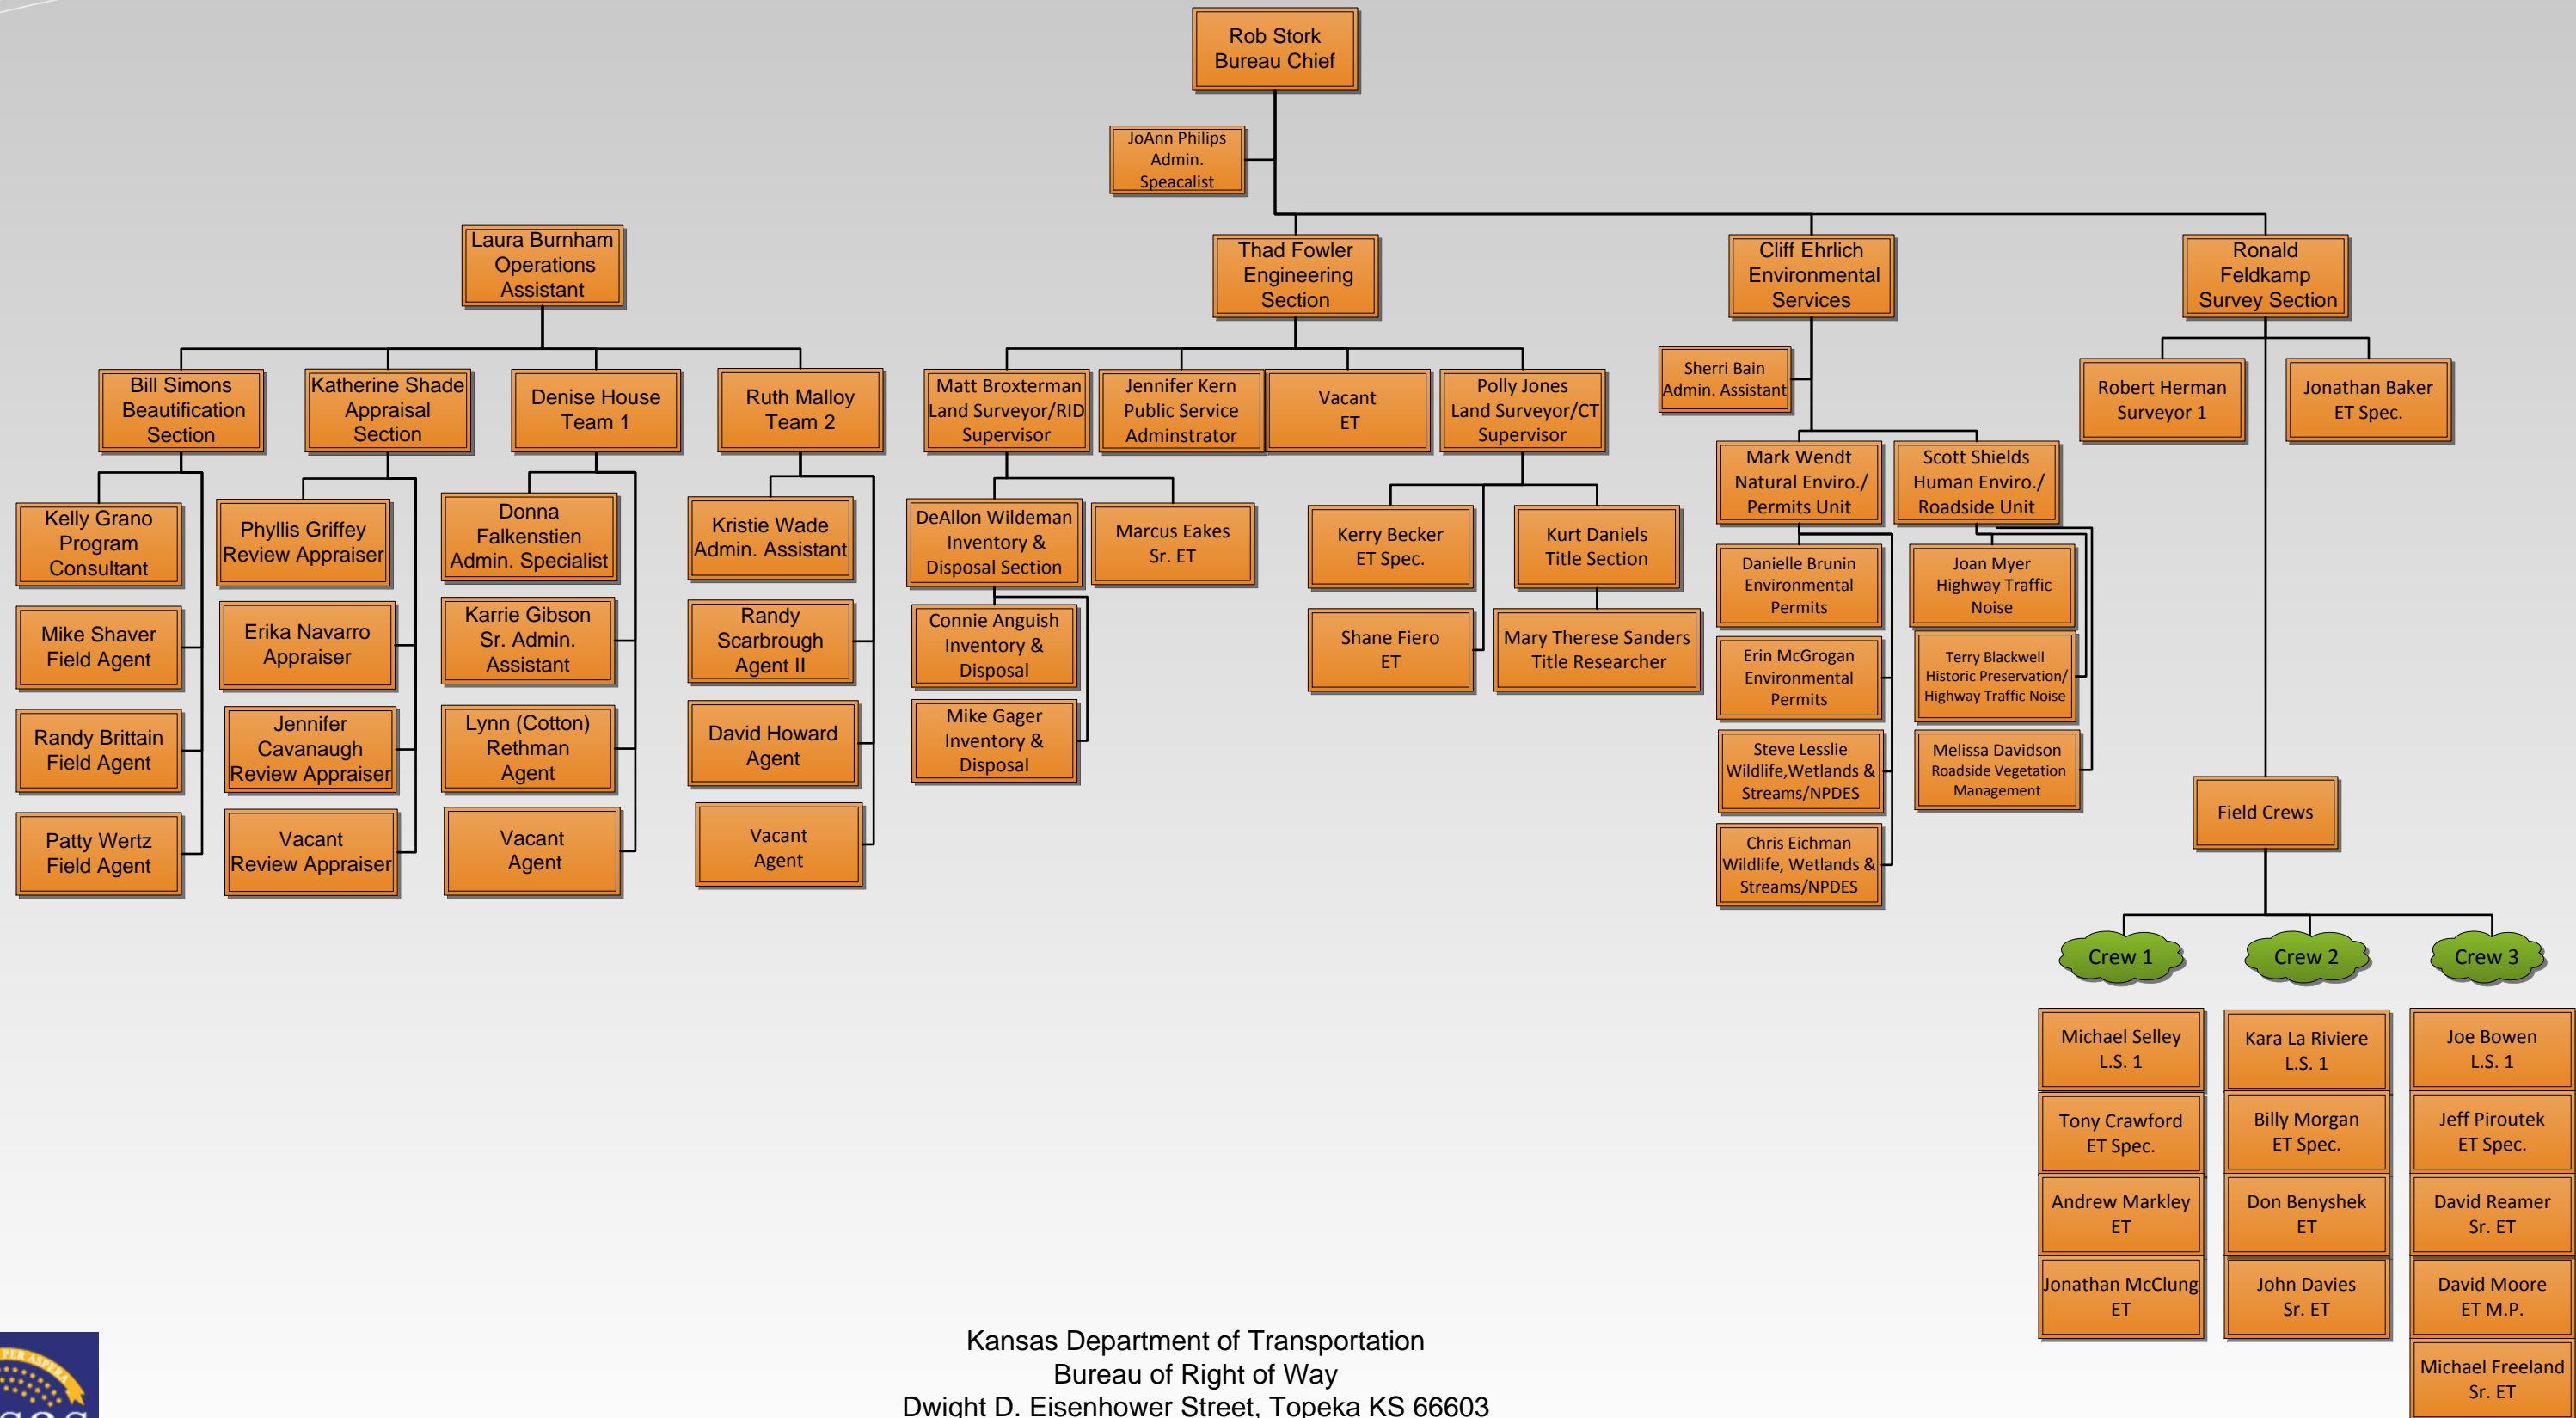

Bureau of Right of Way

Kansas Department of Transportation
 Bureau of Right of Way
 Dwight D. Eisenhower Street, Topeka KS 66603
 Telephone: 785-296-3501 Fax: 785-296-6812
 Year 2017