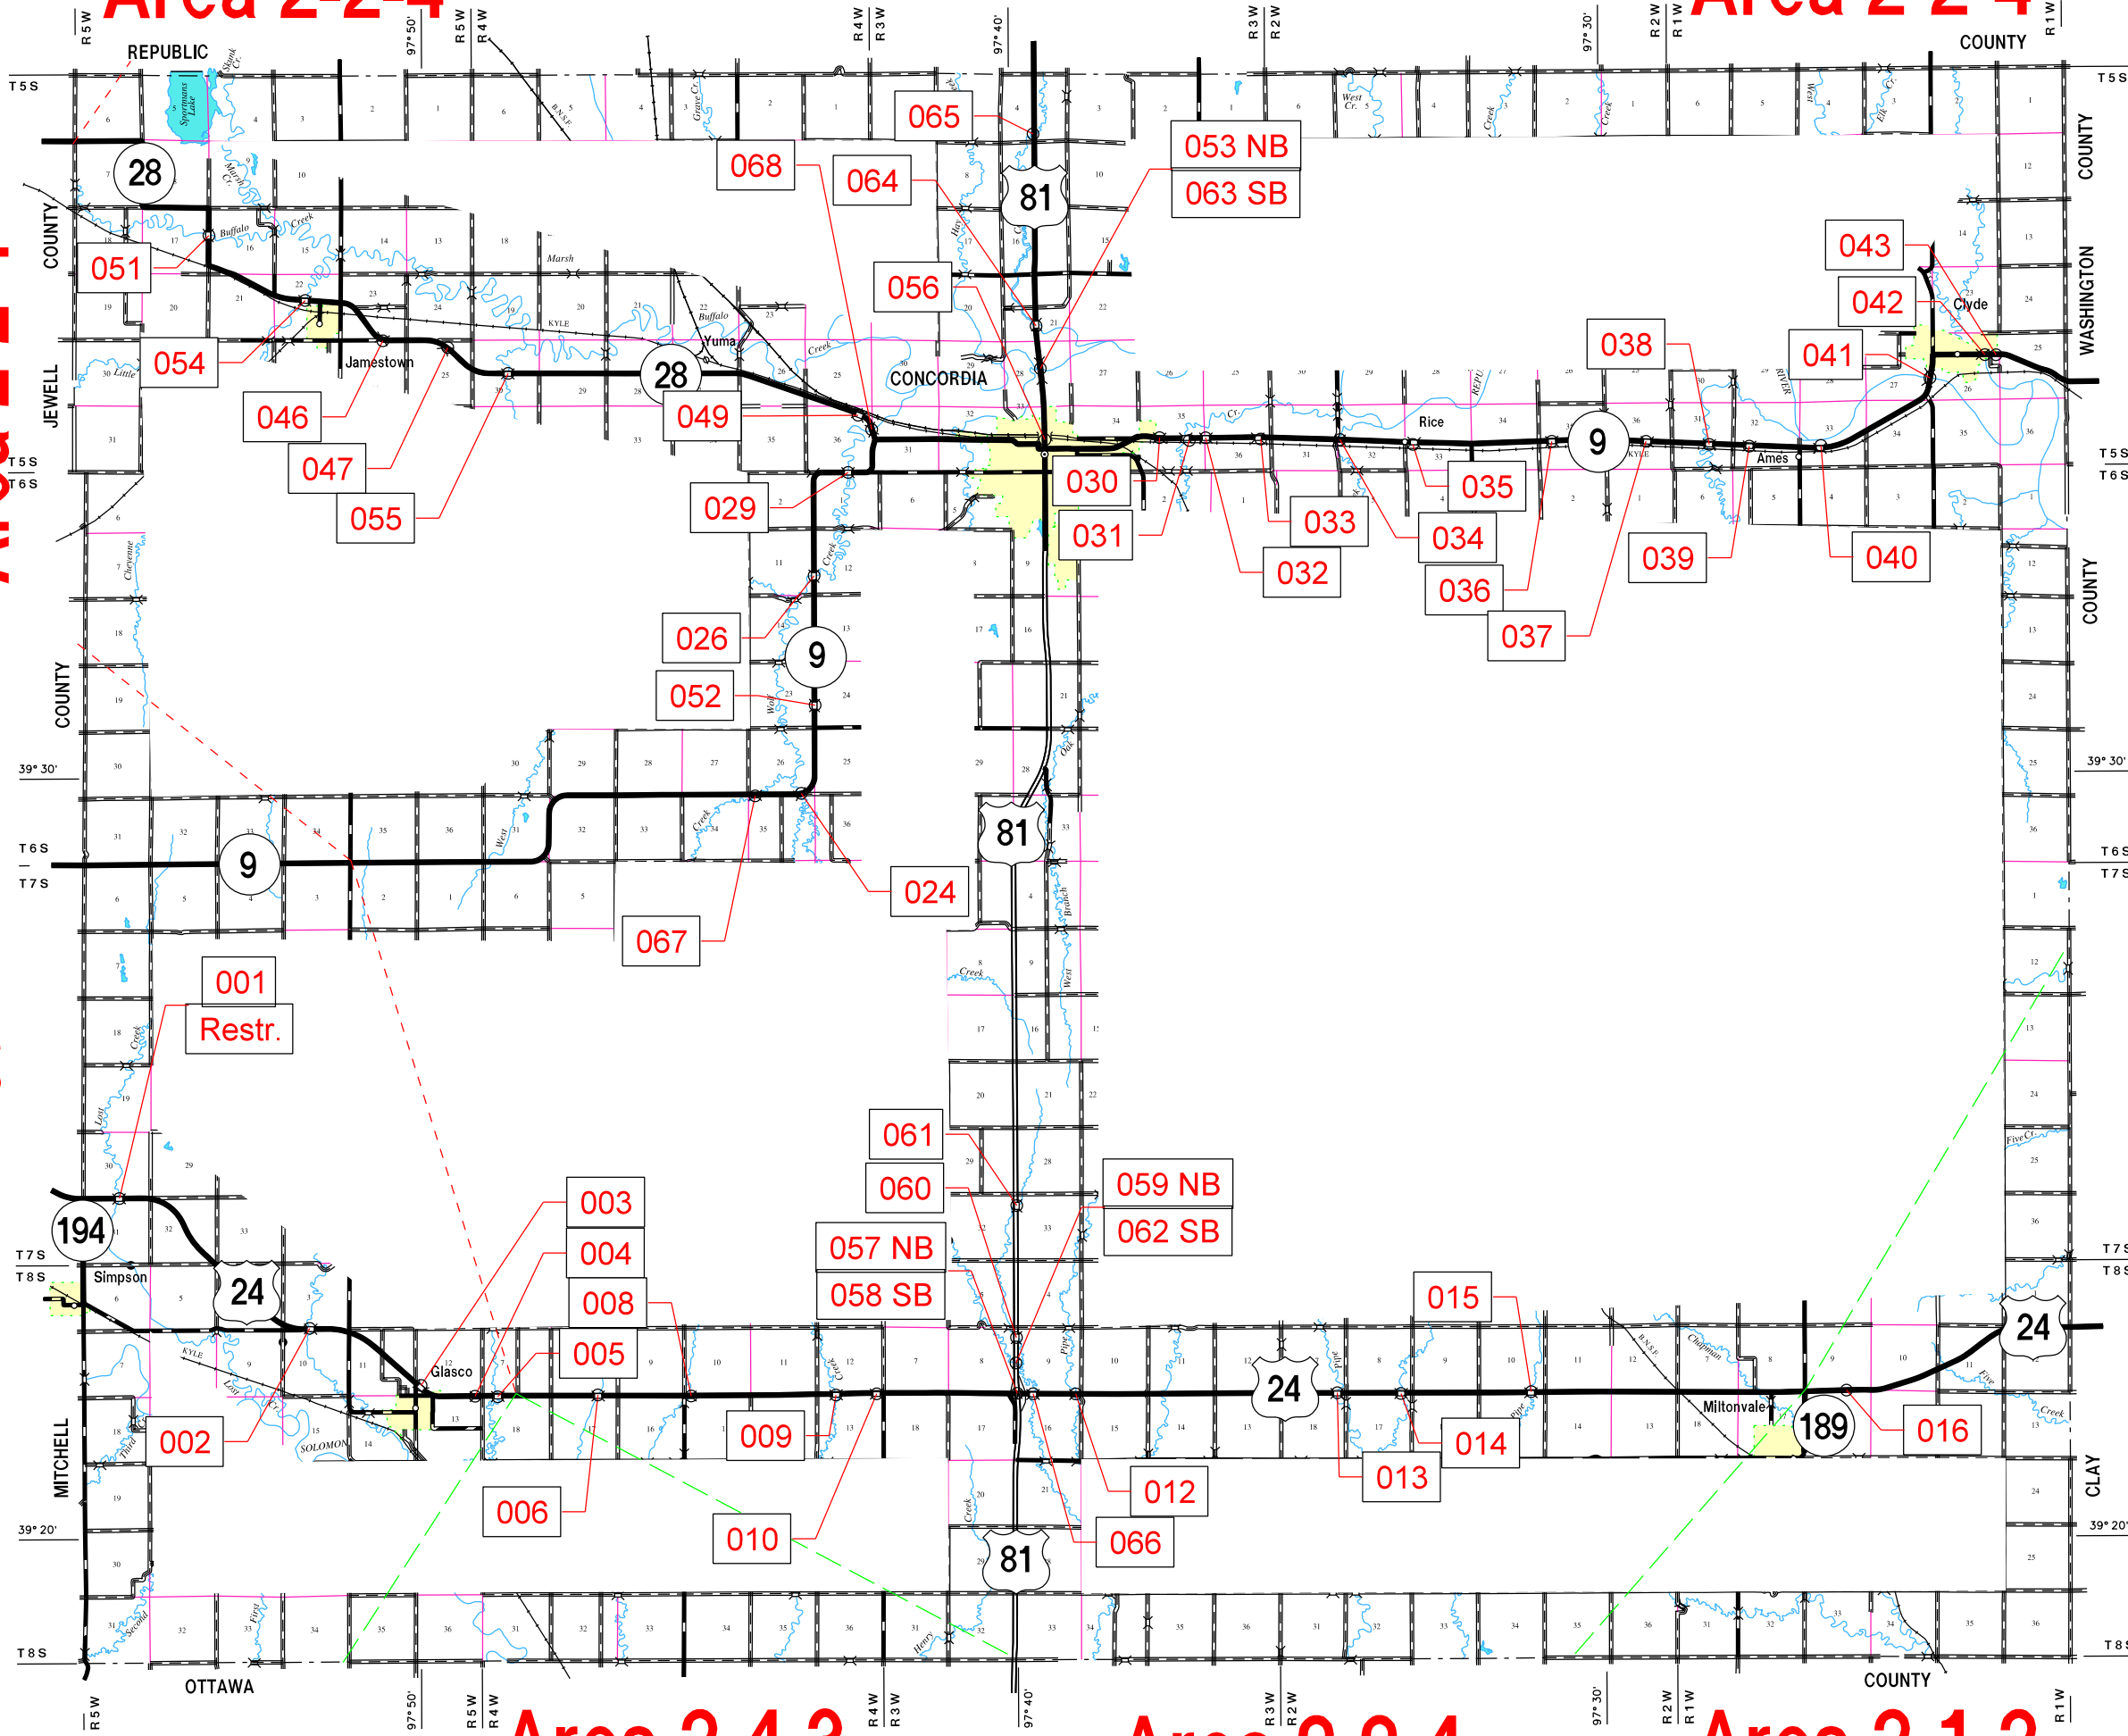

Area 2-2-4

Area 2-2-4

Area 2-2-4

Area 2-2-3

Area 2-2-4

Area 2-1-2

Sub Area Boundary  
 Area Boundary  
 DISTRICT BOUNDARY

*KDOT makes no warranties, guarantees, or representations for accuracy of this information and assumes no liability for errors or omissions.*

28 Dec 2021

2nd District

CLOUD COUNTY 15

Area 2-4-3

Area 2-2-4

Area 2-1-2