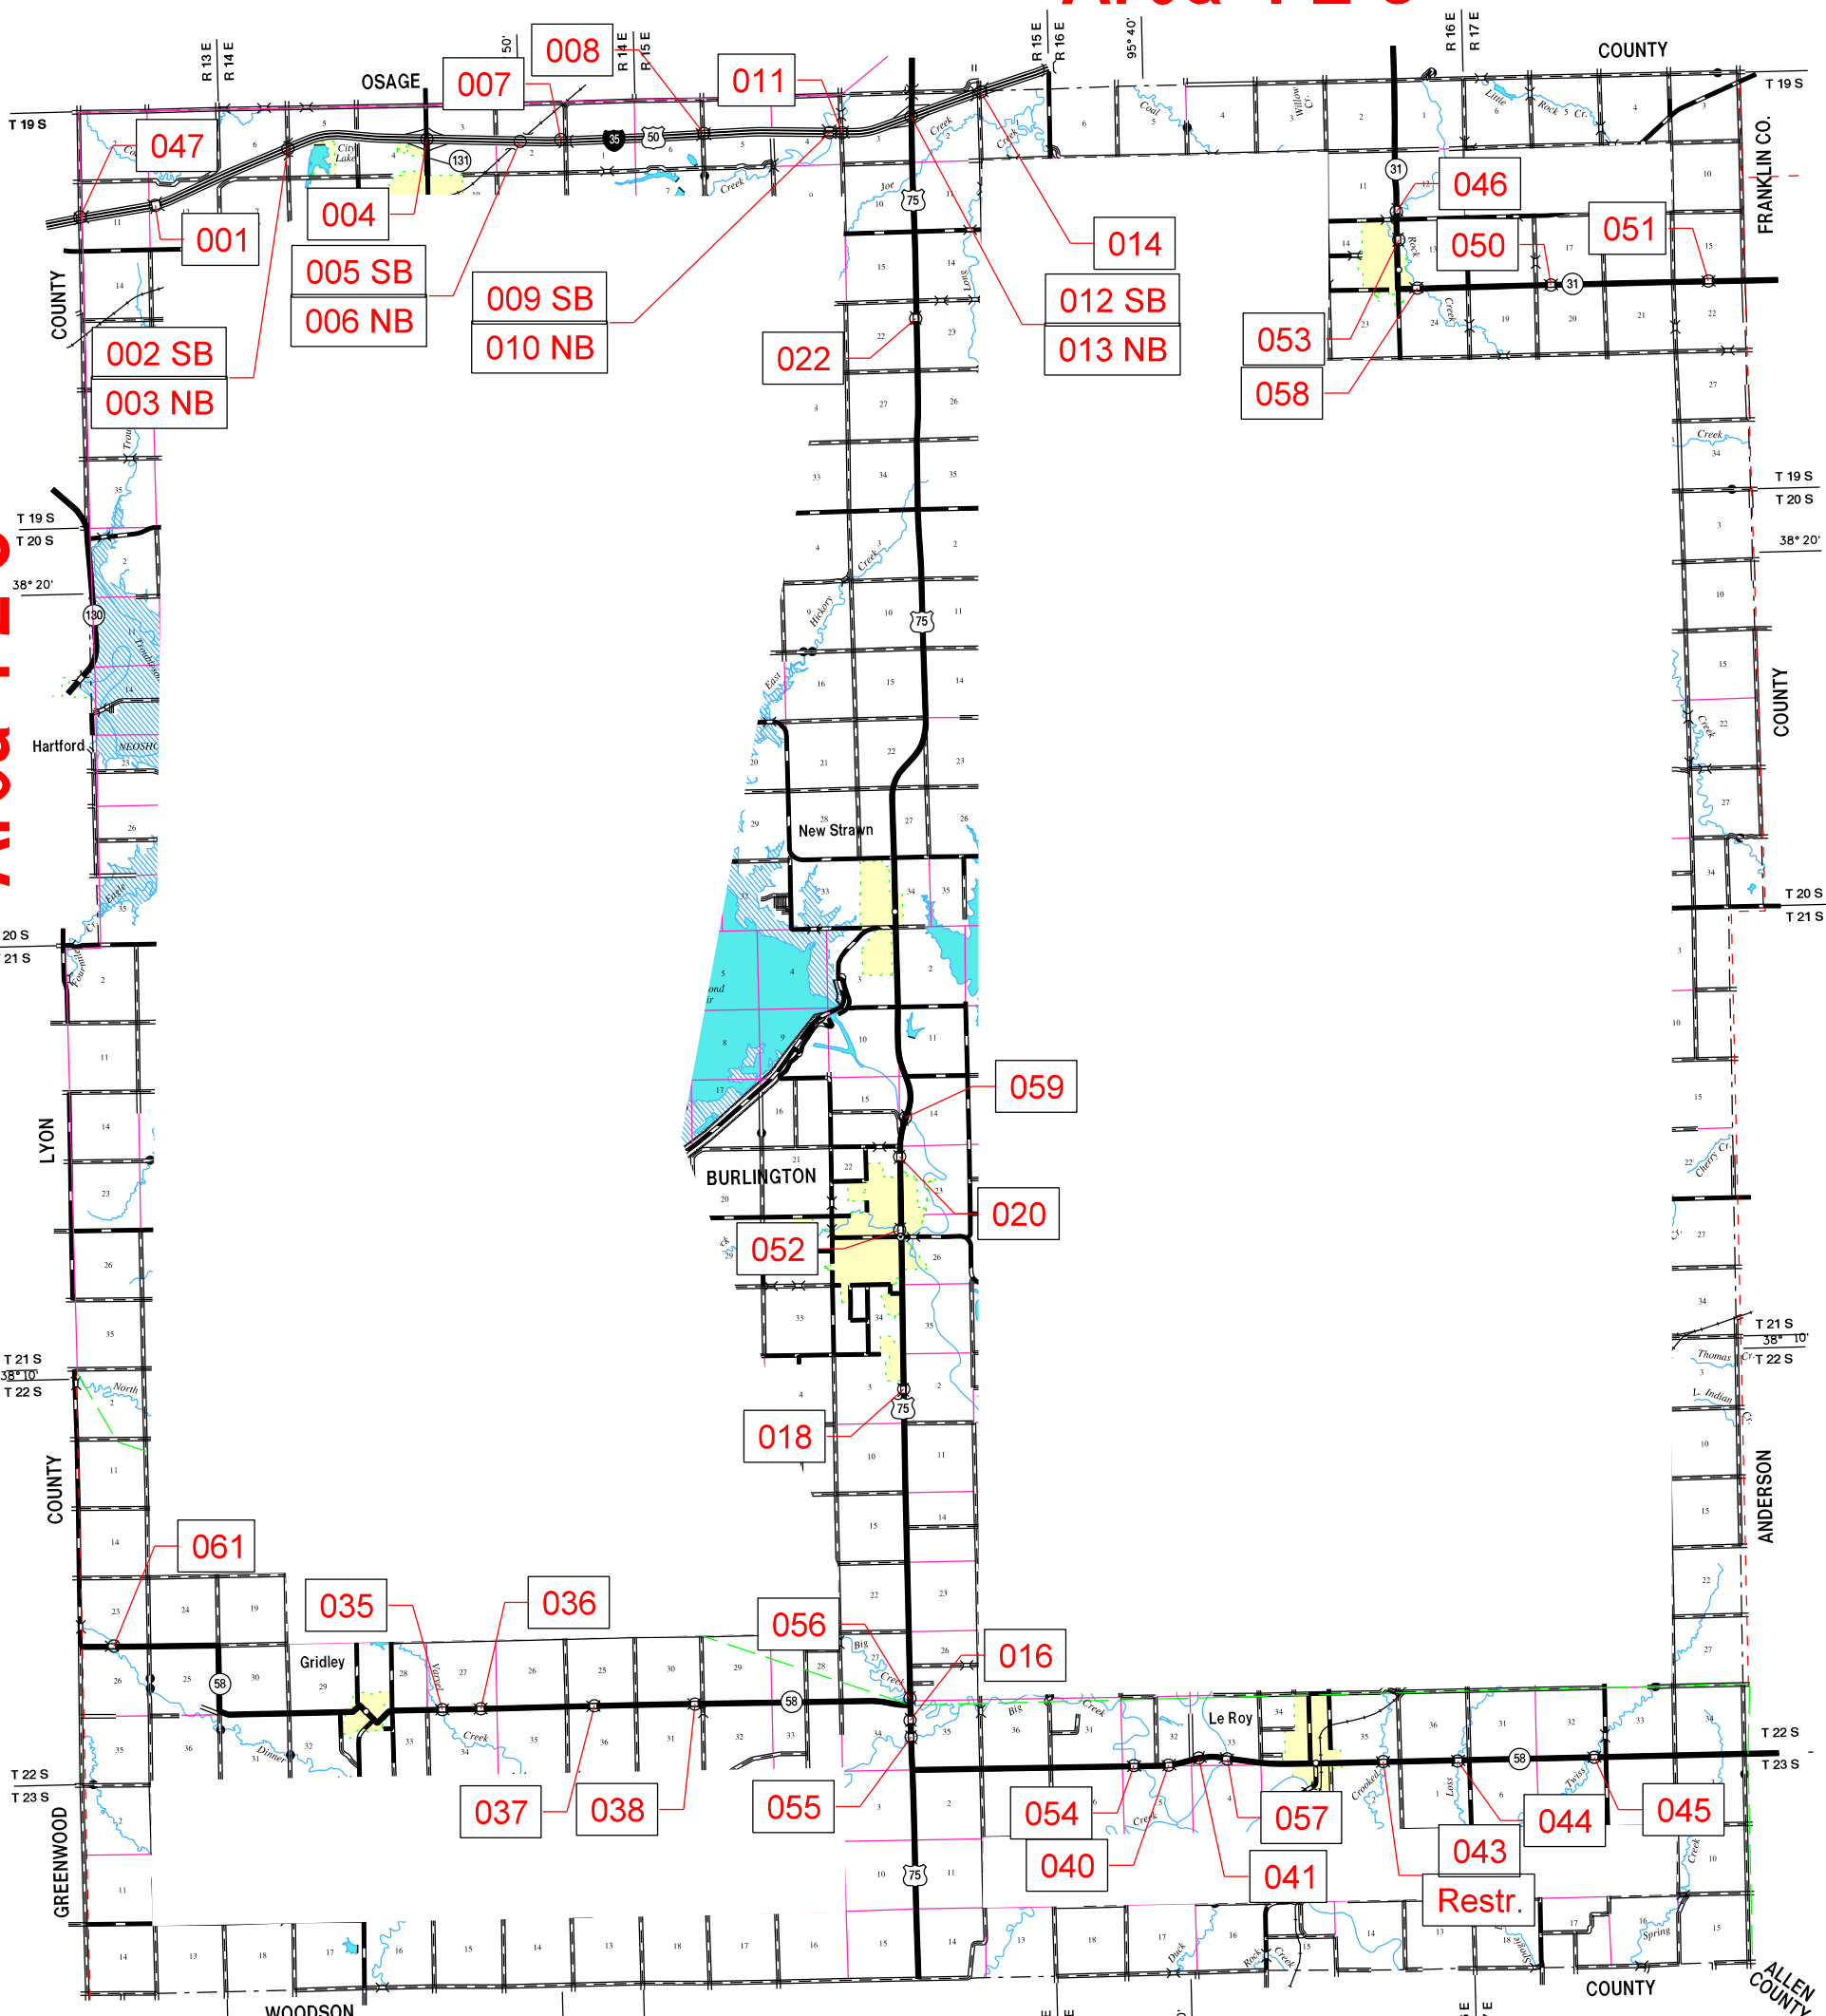

Area 4-2-5

Area 4-2-5

Area 4-2-5

Area 4-1-4

KDOT makes no warranties, guarantees, or representations for accuracy of this information and assumes no liability for errors or omissions.

28 Dec 2021
4th District

COFFEY COUNTY 16

Sub Area Boundary

Area Boundary

DISTRICT BOUNDARY

COFFEY COUNTY
4th District
16