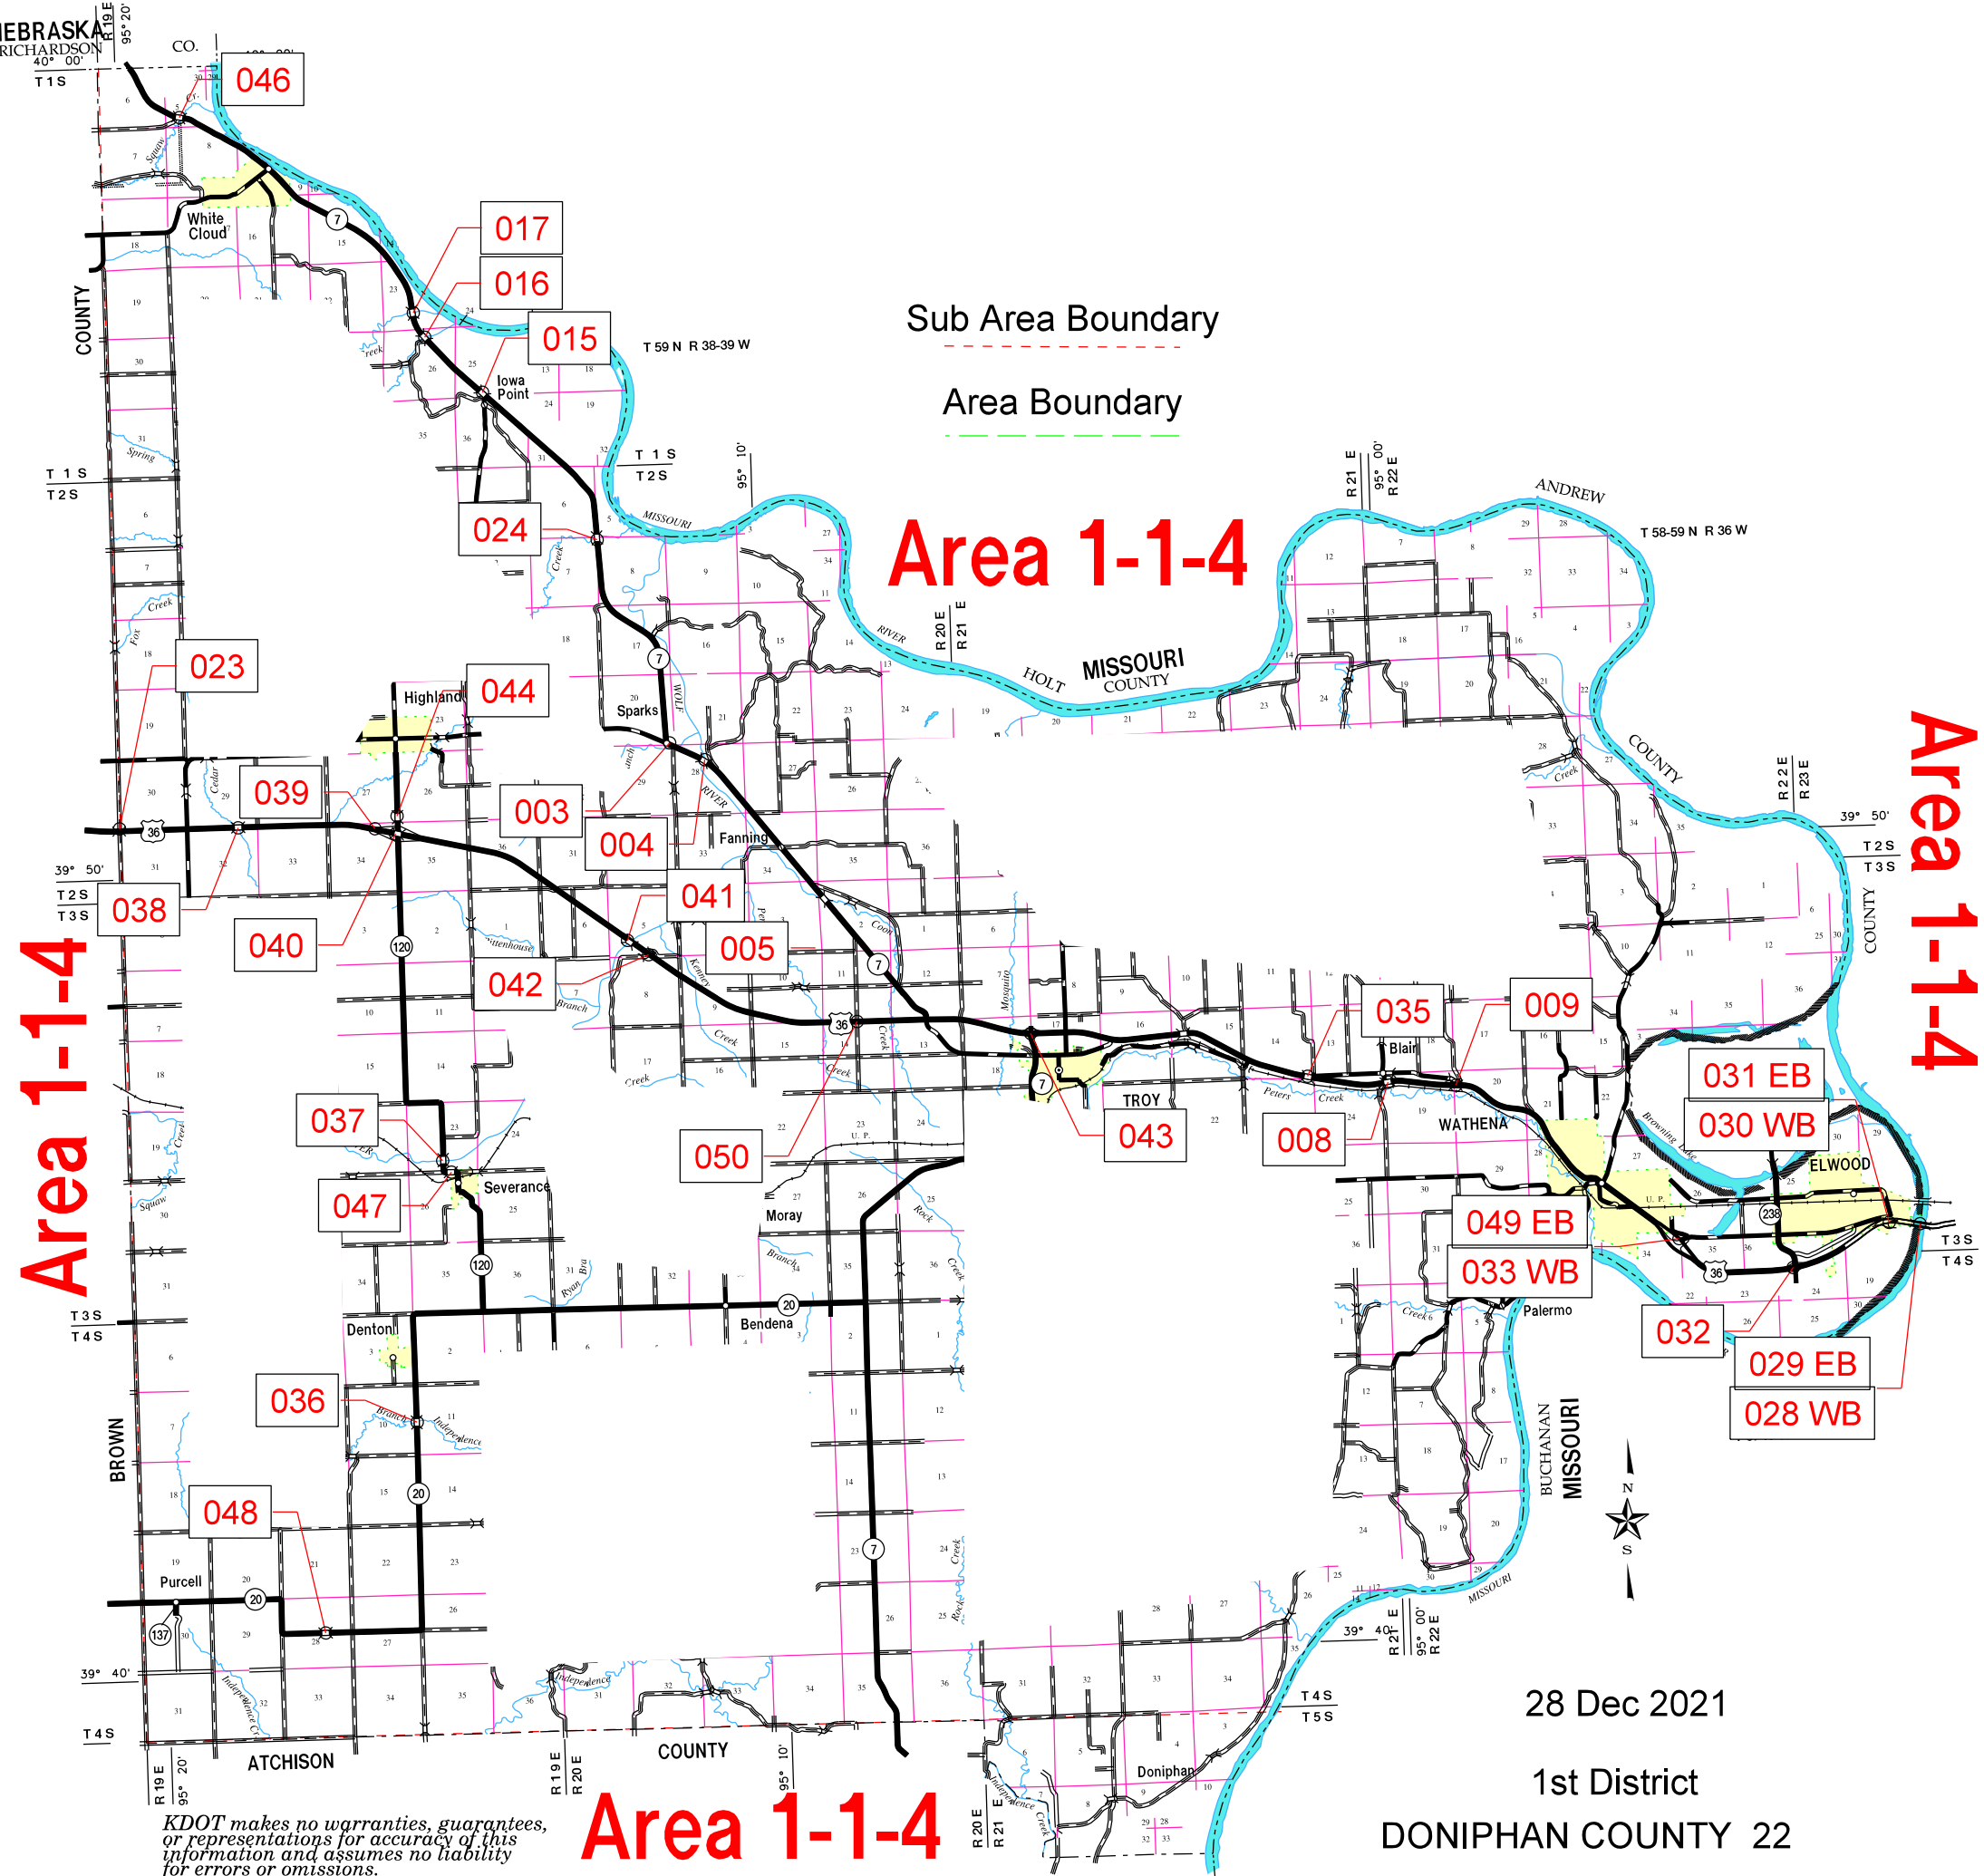

NEBRASKA
RICHARDSON
CO.
T1S

Area 1-1-4

Area 1-1-4

Area 1-1-4

Area 1-1-4

KDOT makes no warranties, guarantees, or representations for accuracy of this information and assumes no liability for errors or omissions.

28 Dec 2021

1st District
DONIPHAN COUNTY 22