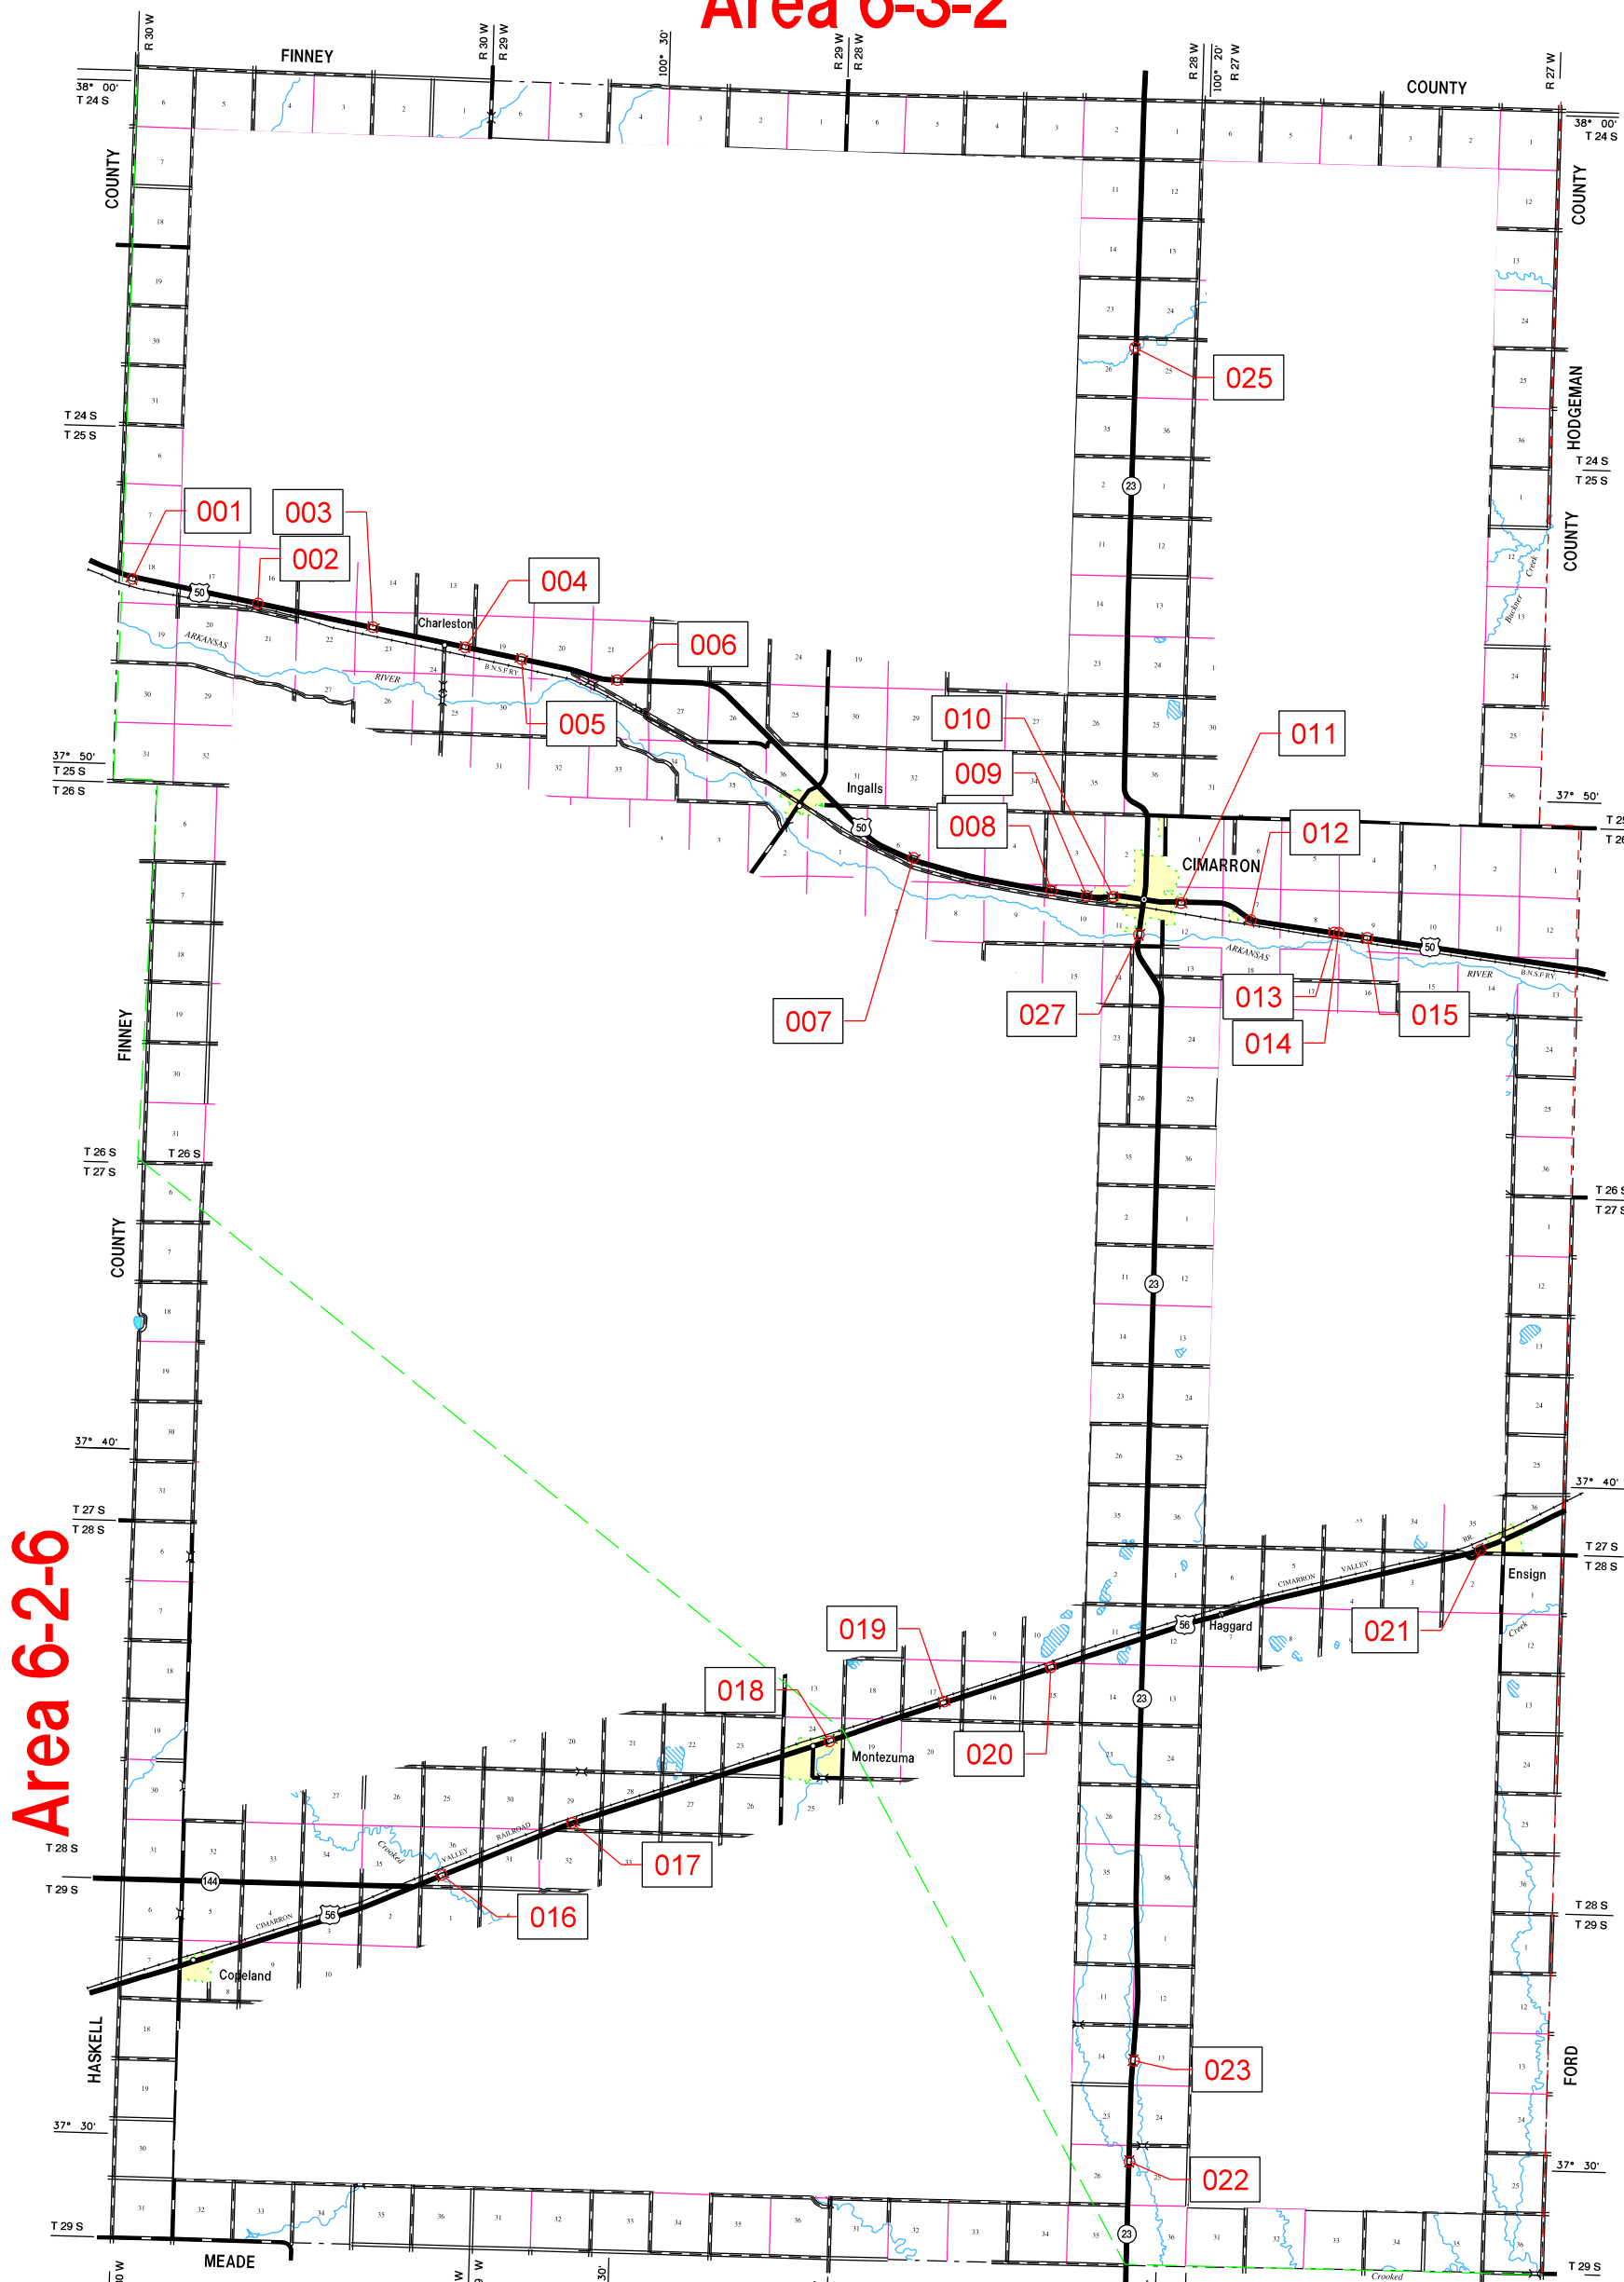

Area 6-3-2

Area 6-2-6

Area 6-3-2

Sub Area Boundary
Area Boundary

29 Dec 2021
6th District
GRAY COUNTY 35

Area 6-2-6

KDOT makes no warranties, guarantees, or representations for accuracy of this information and assumes no liability for errors or omissions.

6th District
GRAY COUNTY 35