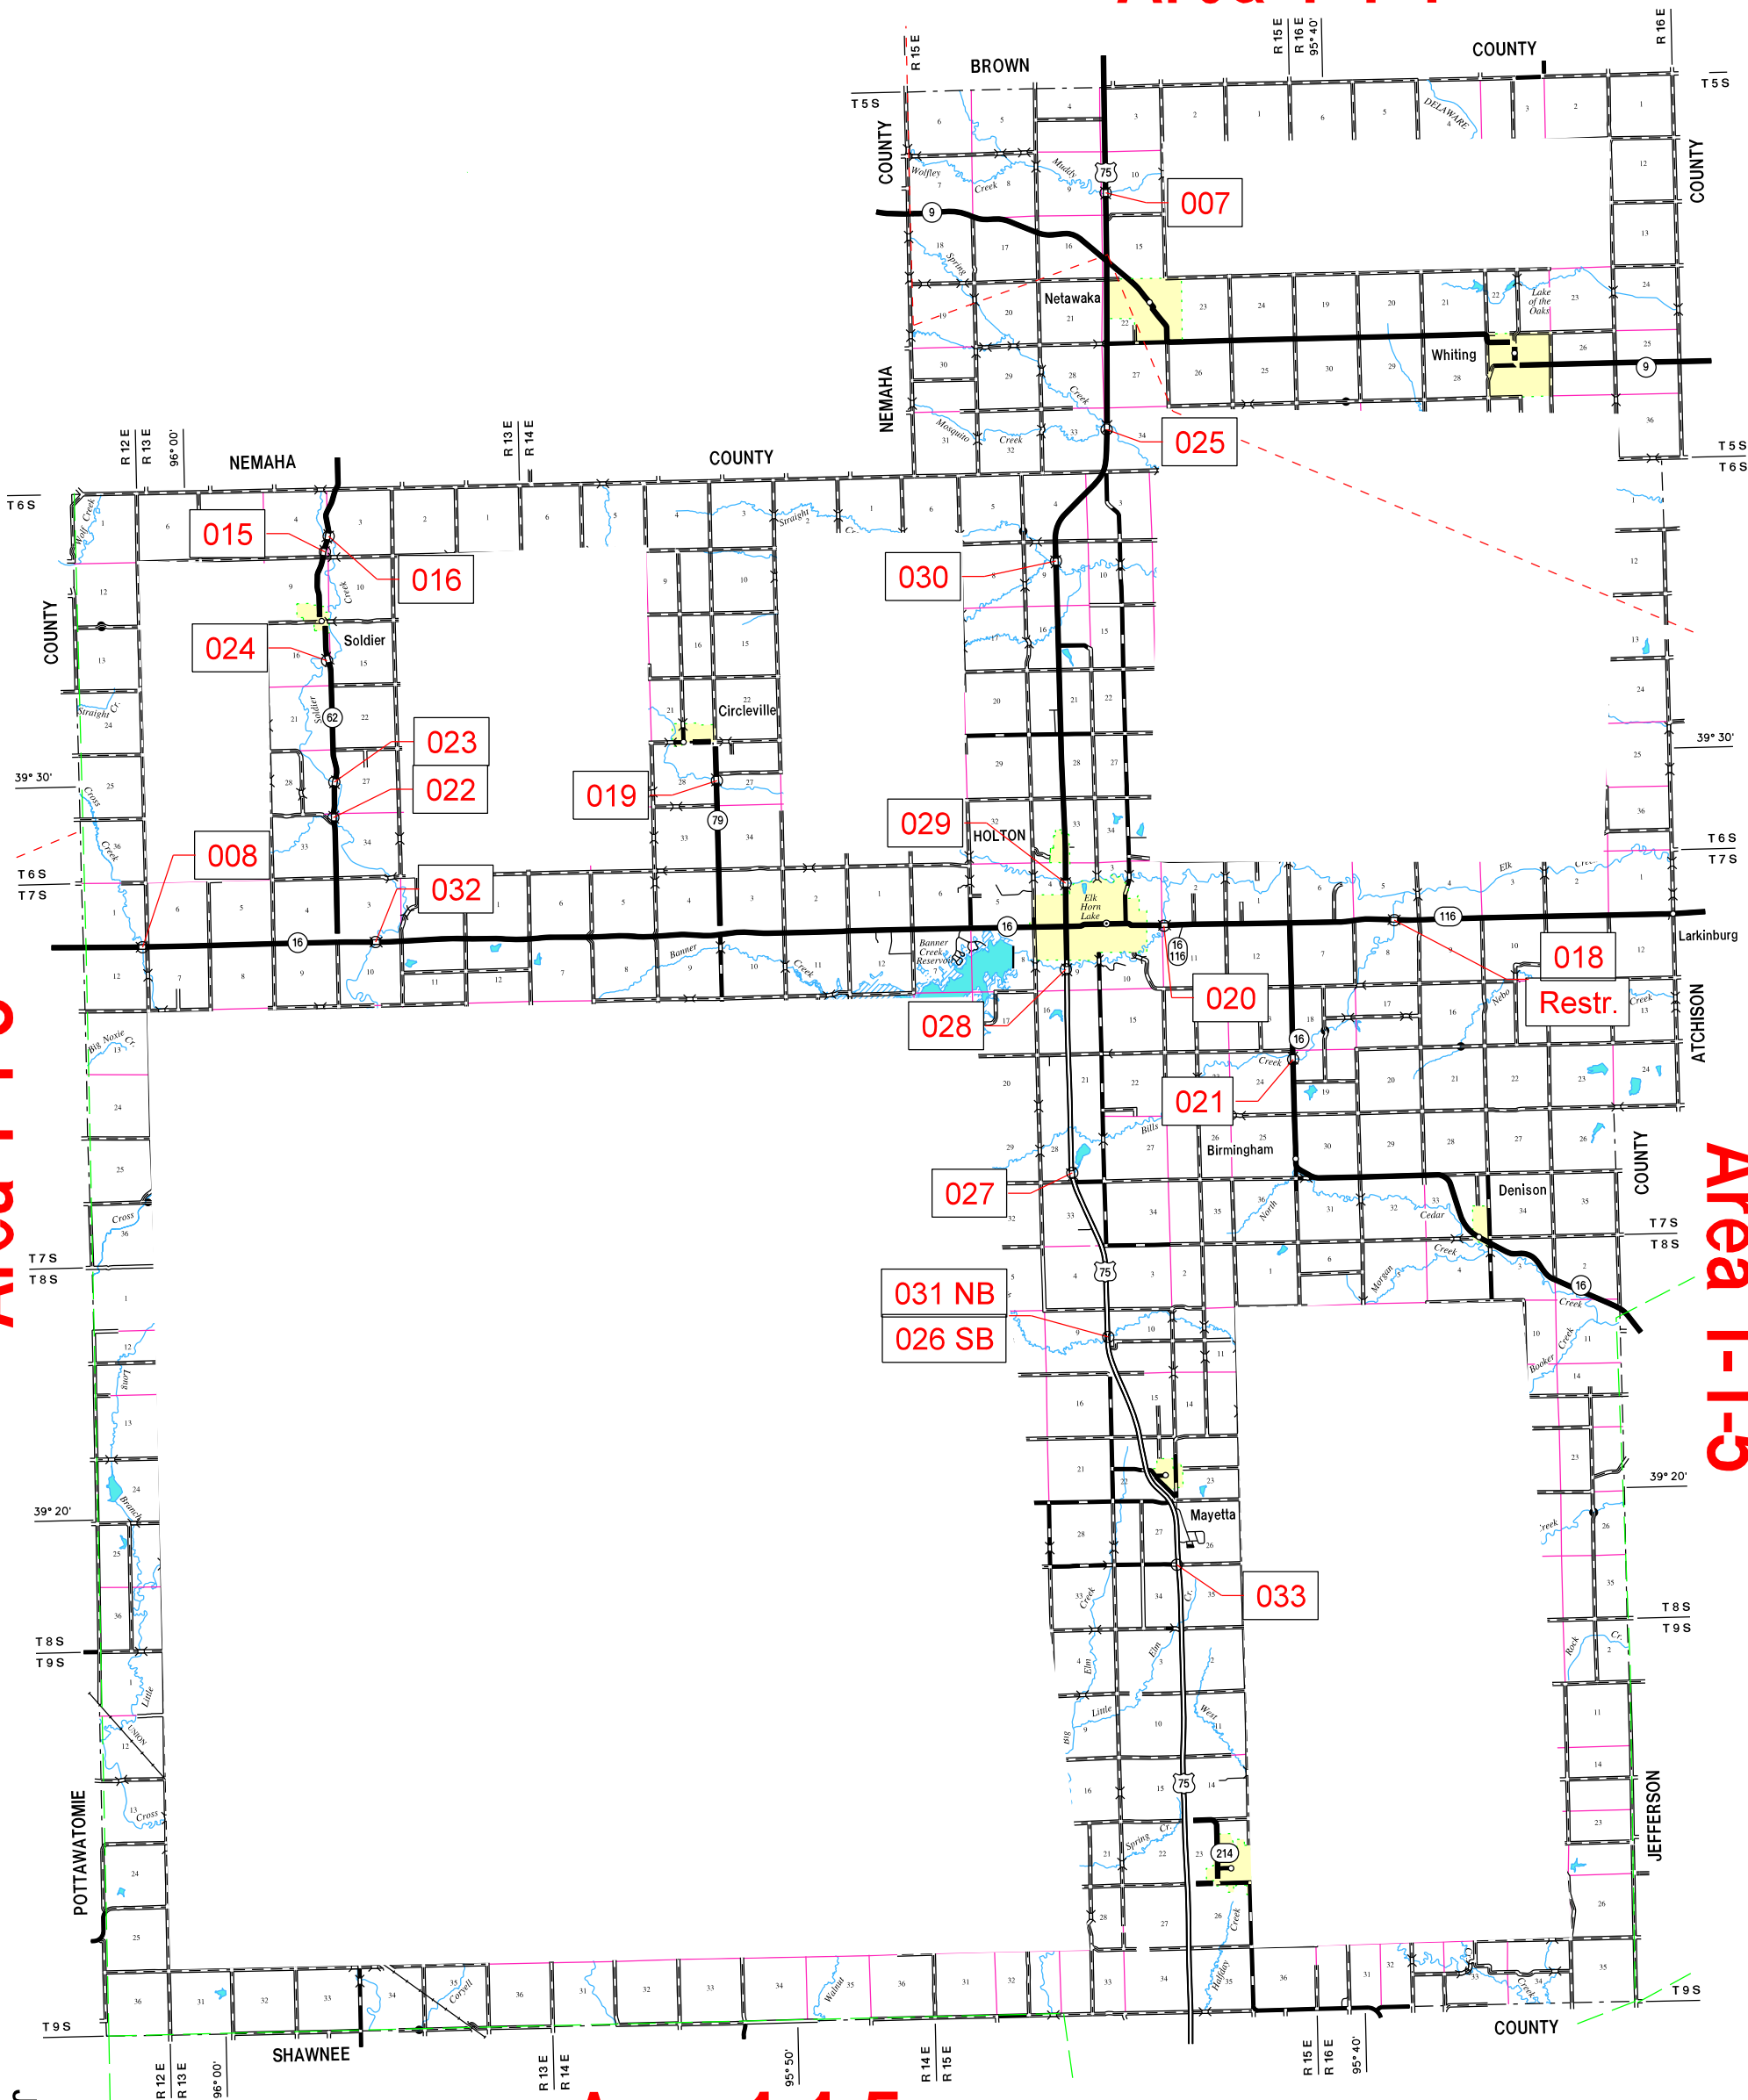

Area 1-1-1

Area 1-1-5

Area 1-1-5

Area 1-1-5

Sub Area Boundary

Area Boundary

KDOT makes no warranties, guarantees, or representations for accuracy of this information and assumes no liability for errors or omissions.

1st District
JACKSON COUNTY 43

29 Dec 2021

JACKSON COUNTY 43

1st District