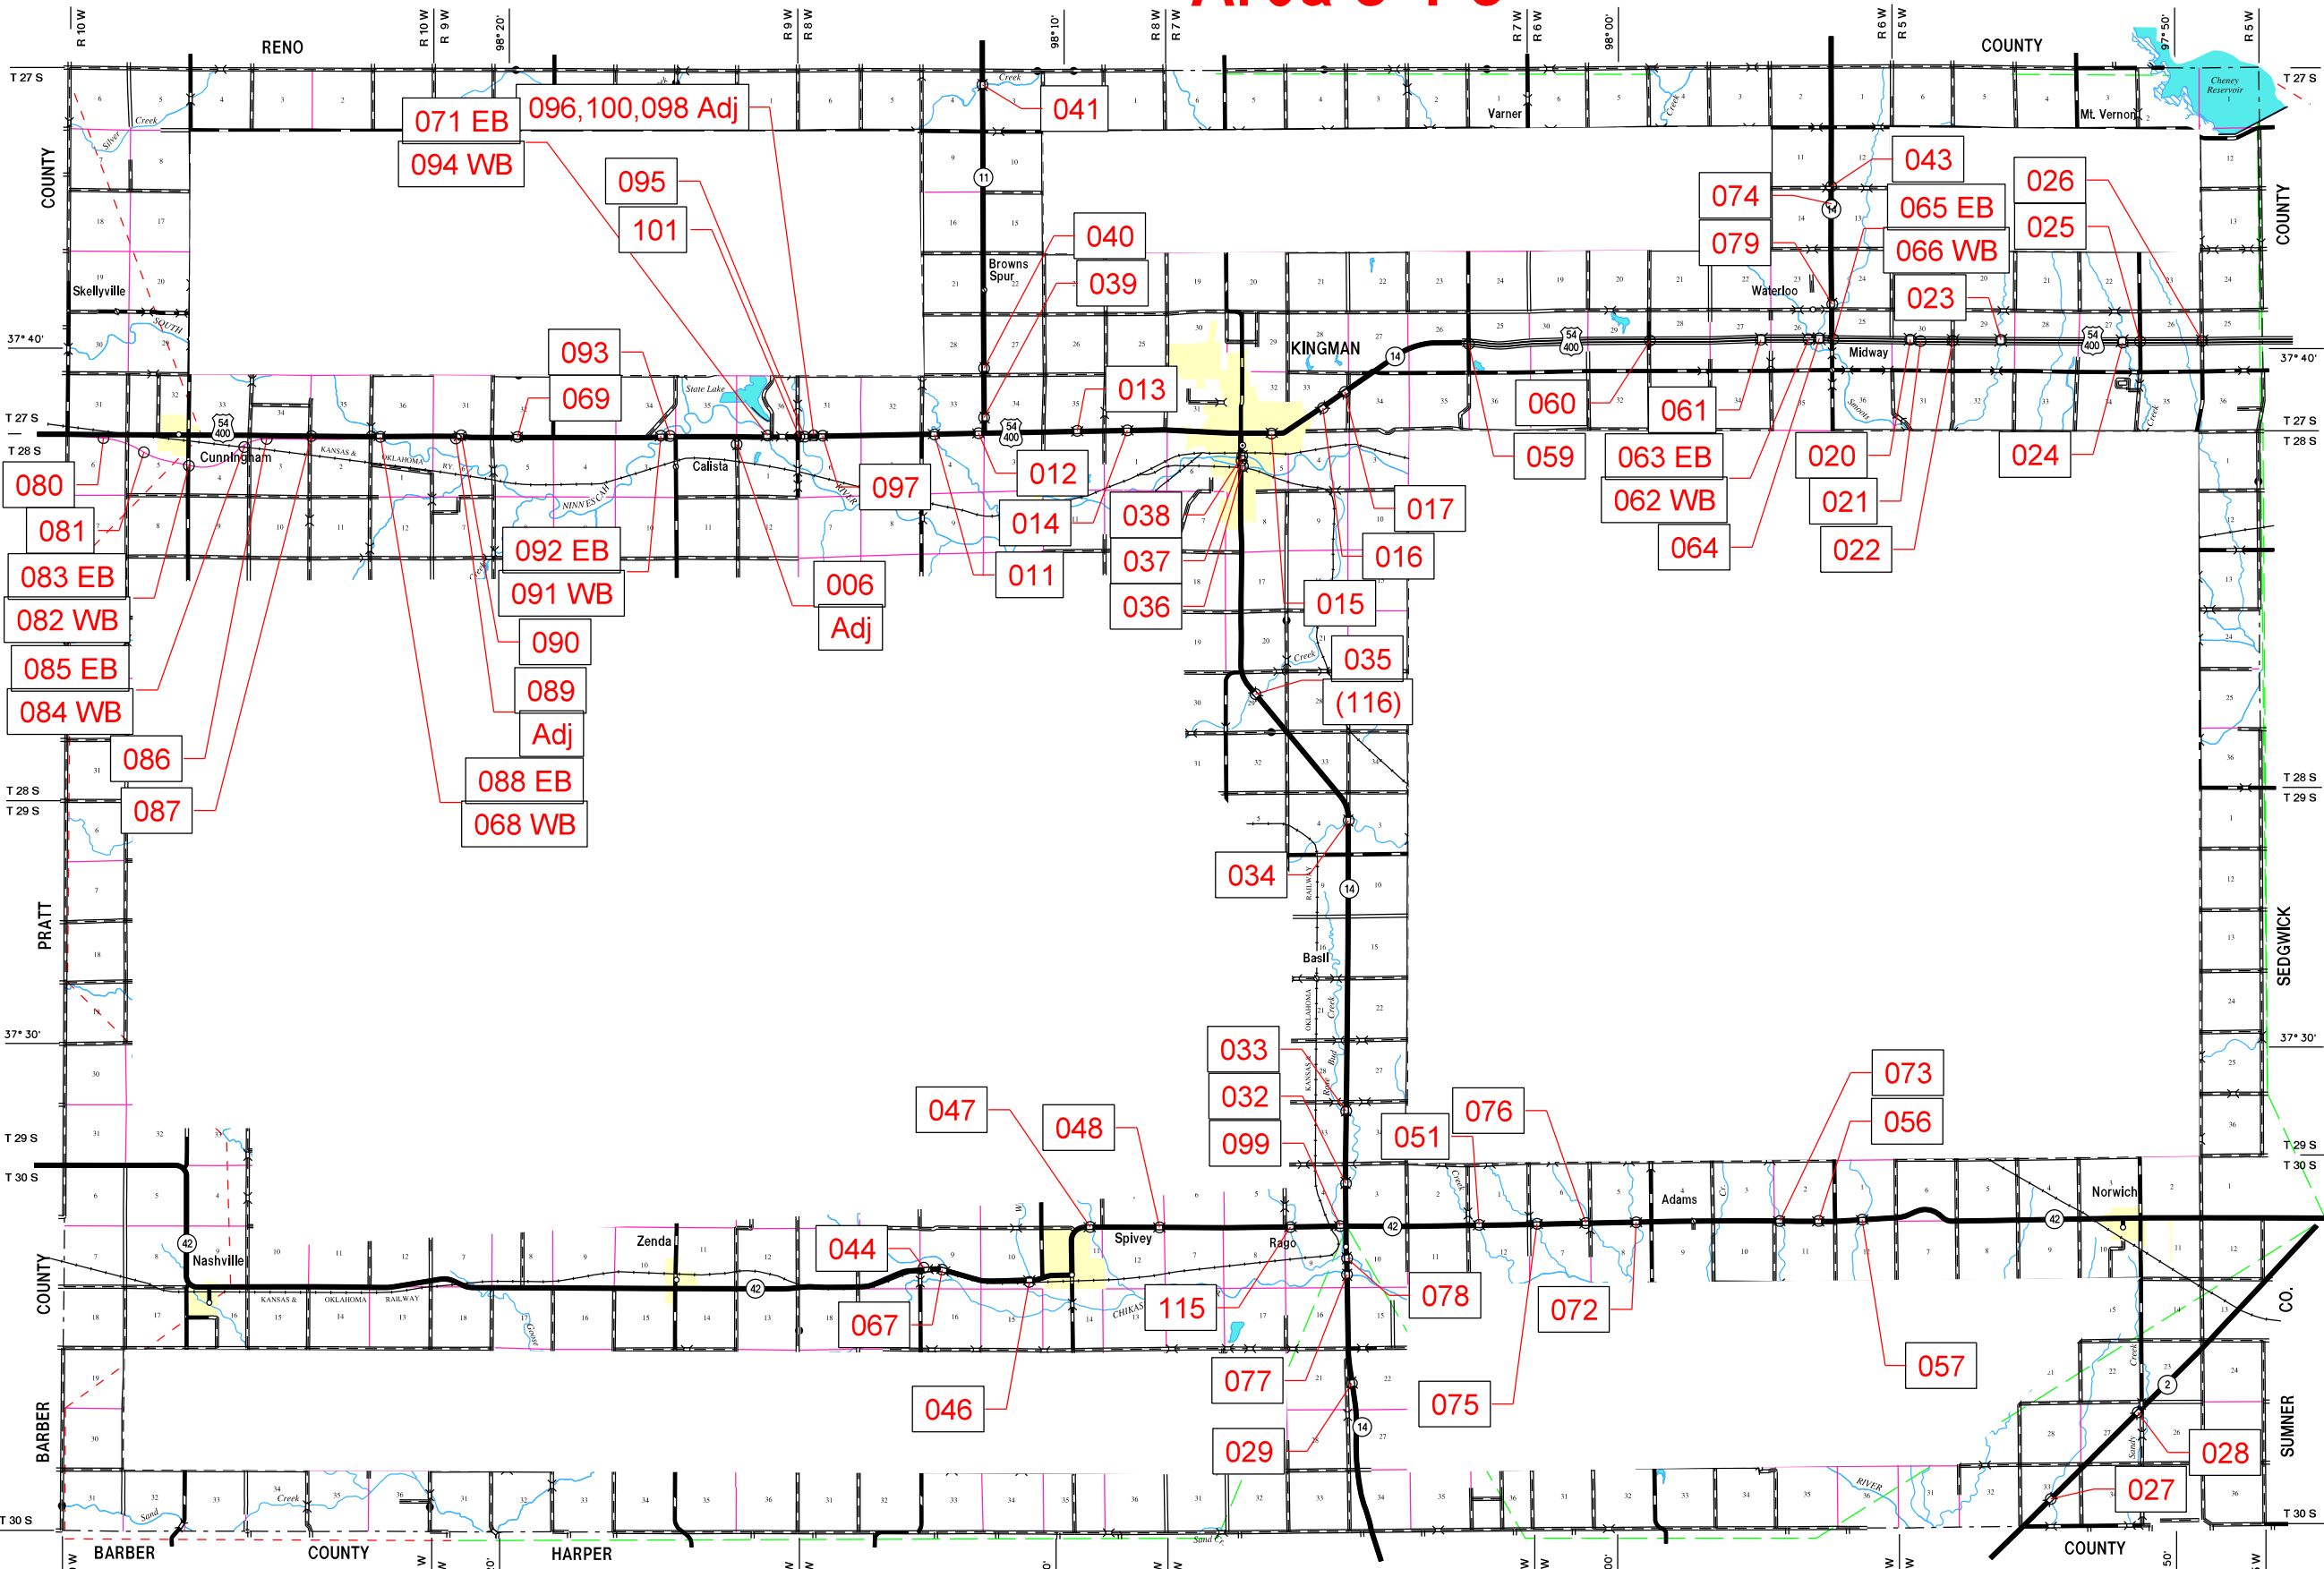

Area 5-1-5

Area 5-1-1

Area 5-1-1

Area 5-3-3

Area 5-1-5

Area 5-3-3 Area 5-1-5

- Sub Area Boundary
- Area Boundary
- DISTRICT BOUNDARY

KDOT makes no warranties, guarantees, or representations for accuracy of this information and assumes no liability for errors or omissions.

29 Dec 2021
5th District
KINGMAN COUNTY 48