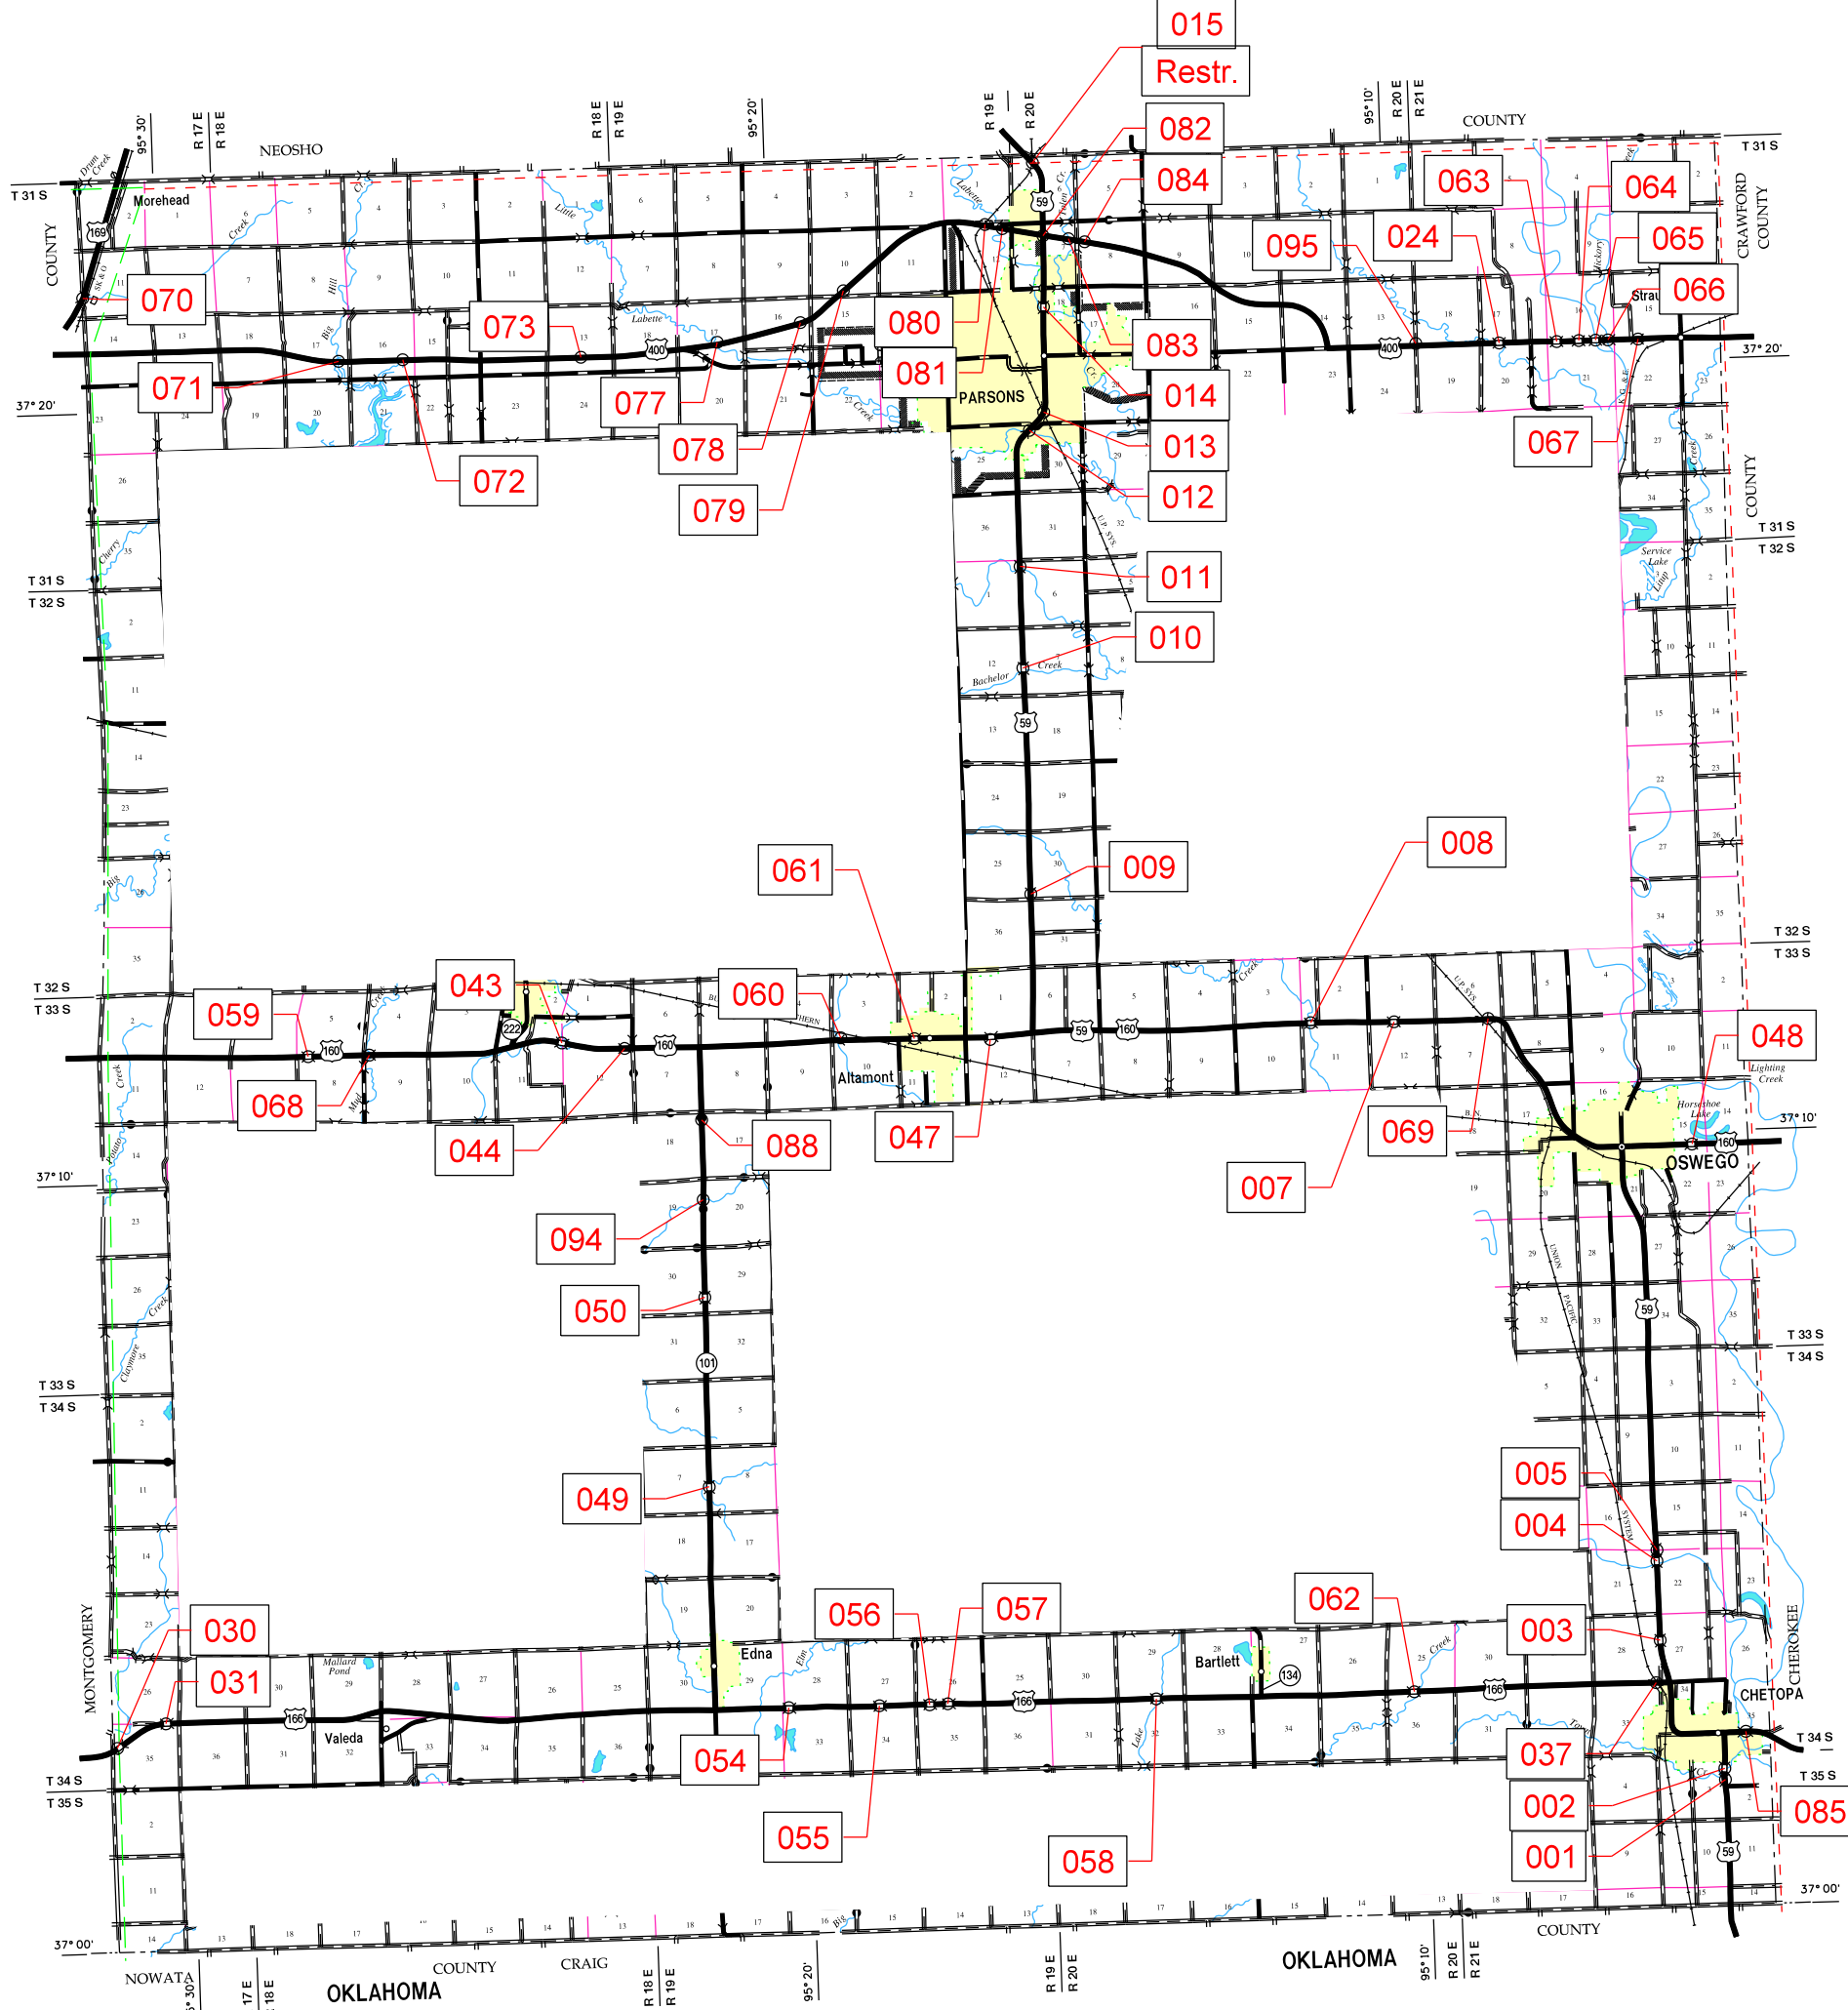

Area 4-3-2

Sub Area Boundary

Area Boundary

DISTRICT BOUNDARY

Area 4-4-1

KDOT makes no warranties, guarantees, or representations for accuracy of this information and assumes no liability for errors or omissions.

29 Dec 2021
4th District
LABETTE COUNTY 50