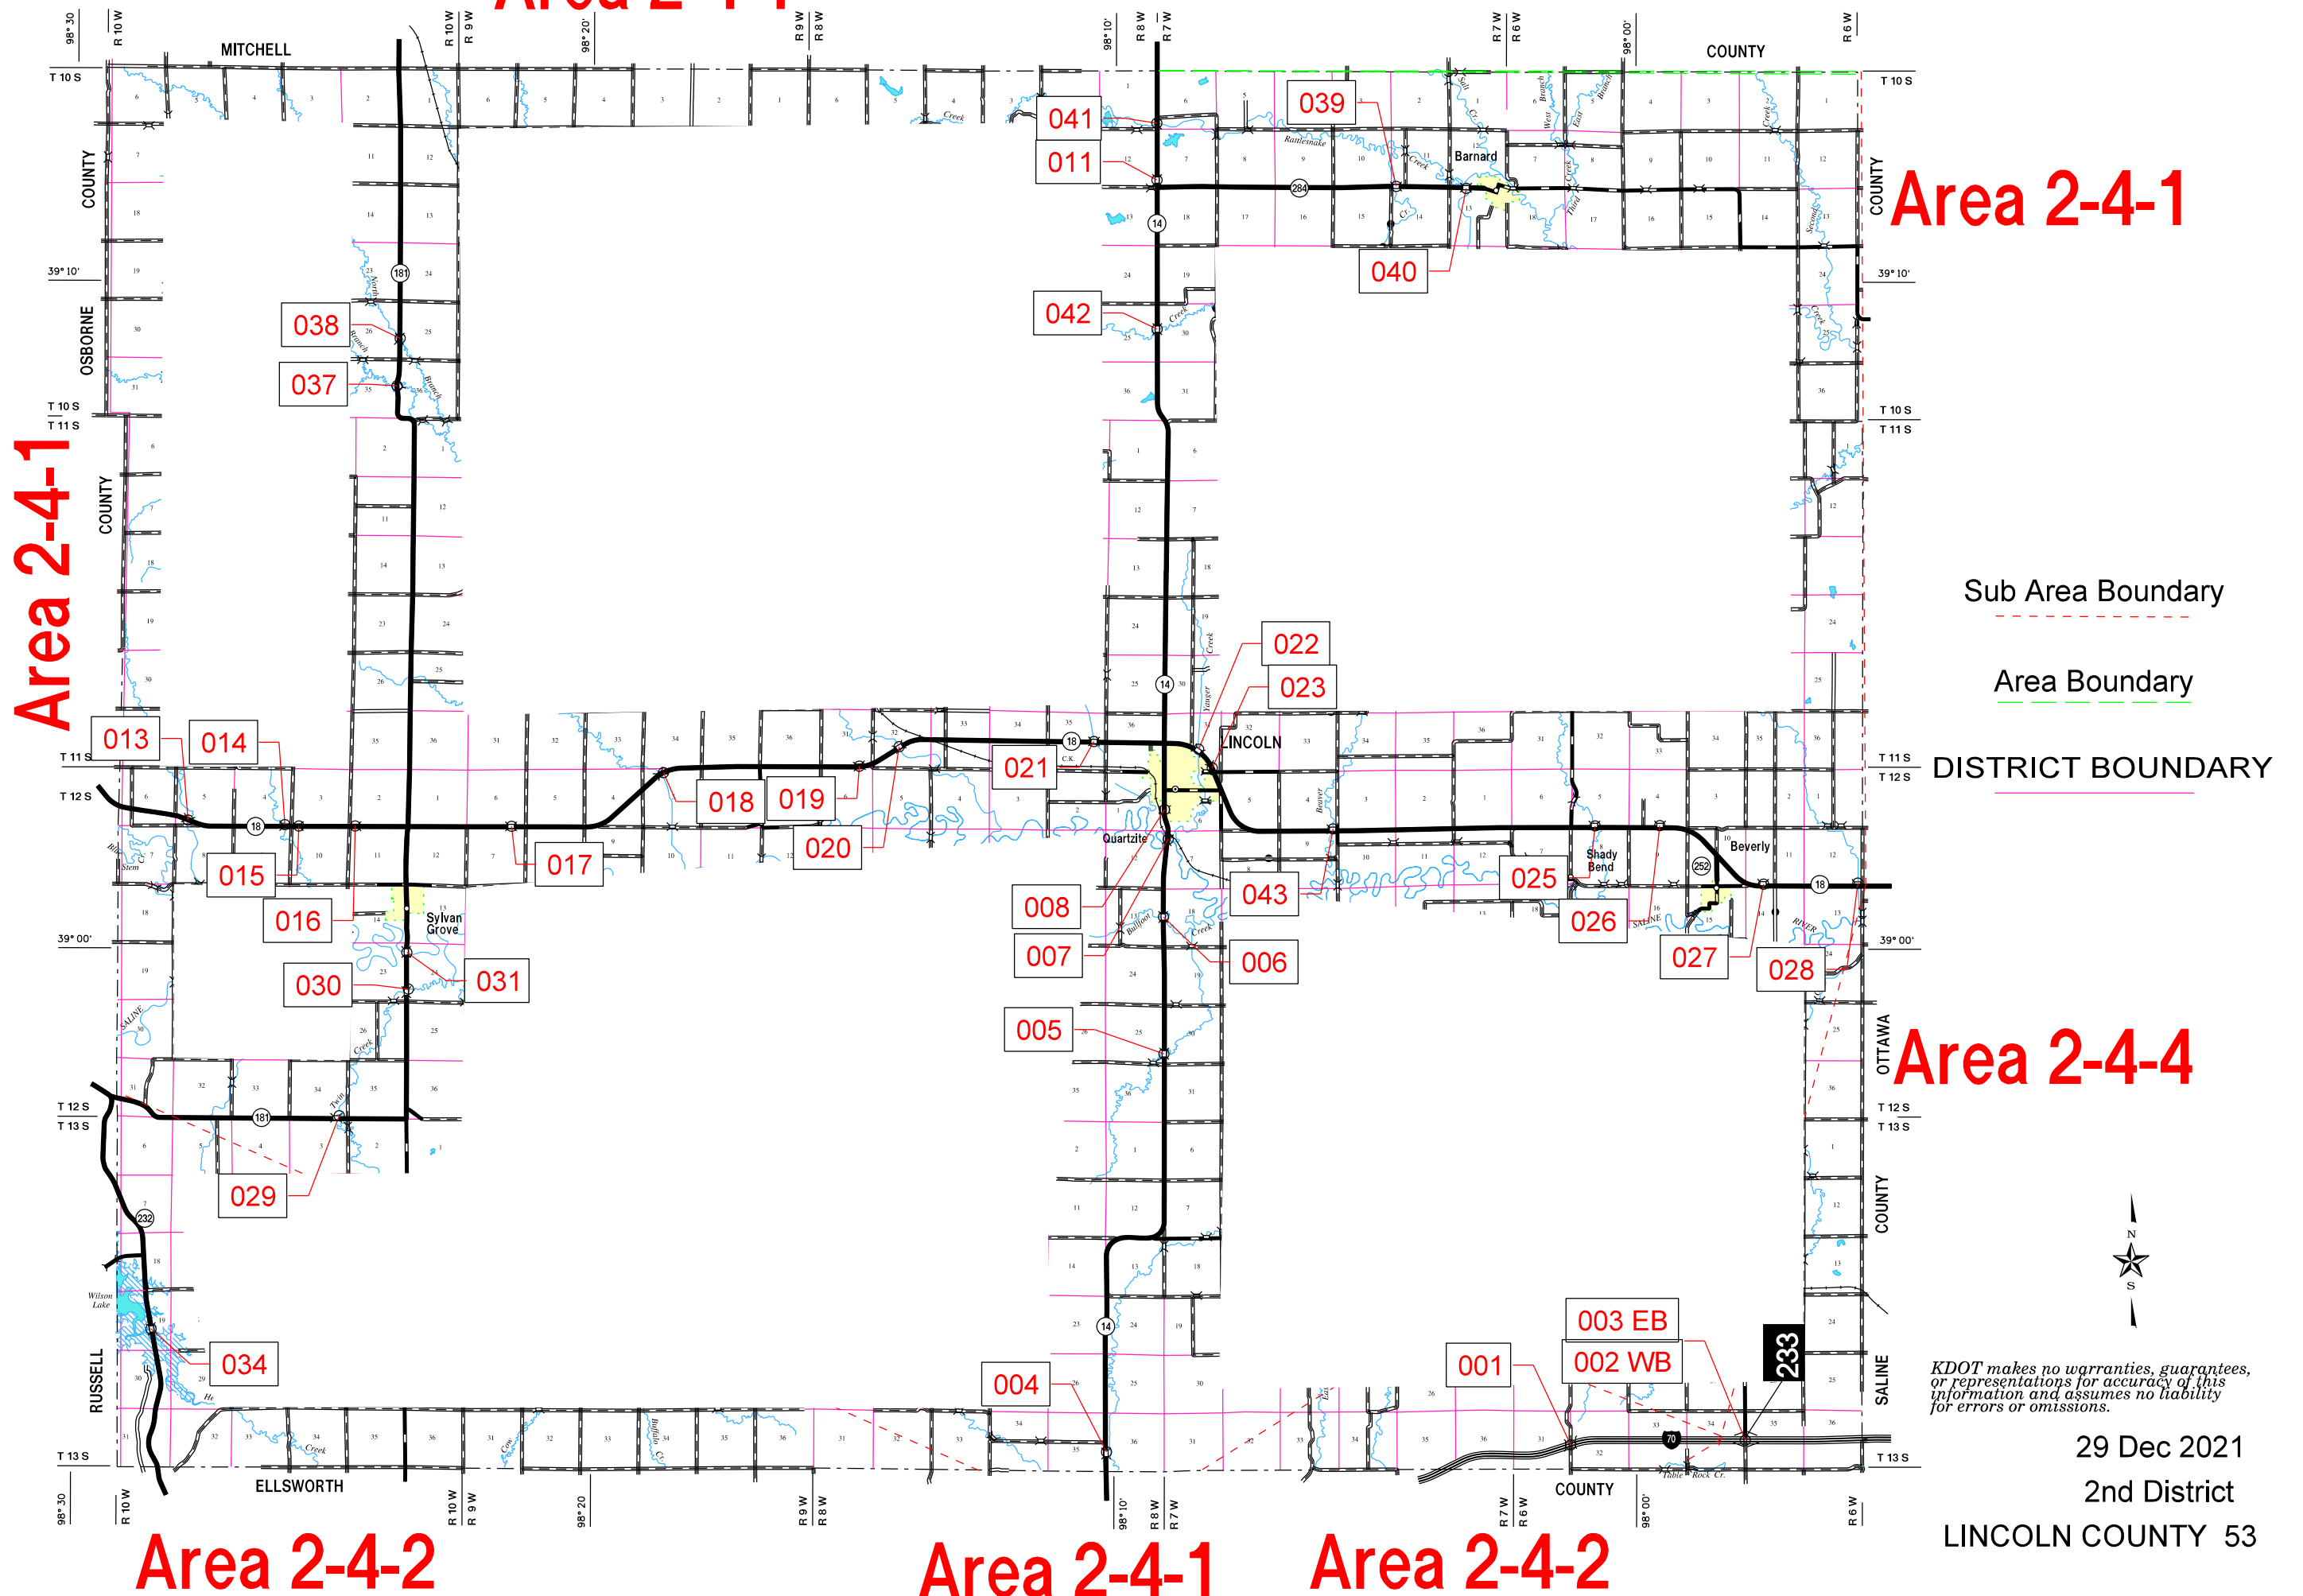

# Area 2-4-1

# Area 2-4-4

Sub Area Boundary  
 Area Boundary  
 DISTRICT BOUNDARY

*KDOT makes no warranties, guarantees, or representations for accuracy of this information and assumes no liability for errors or omissions.*

29 Dec 2021  
 2nd District  
 LINCOLN COUNTY 53