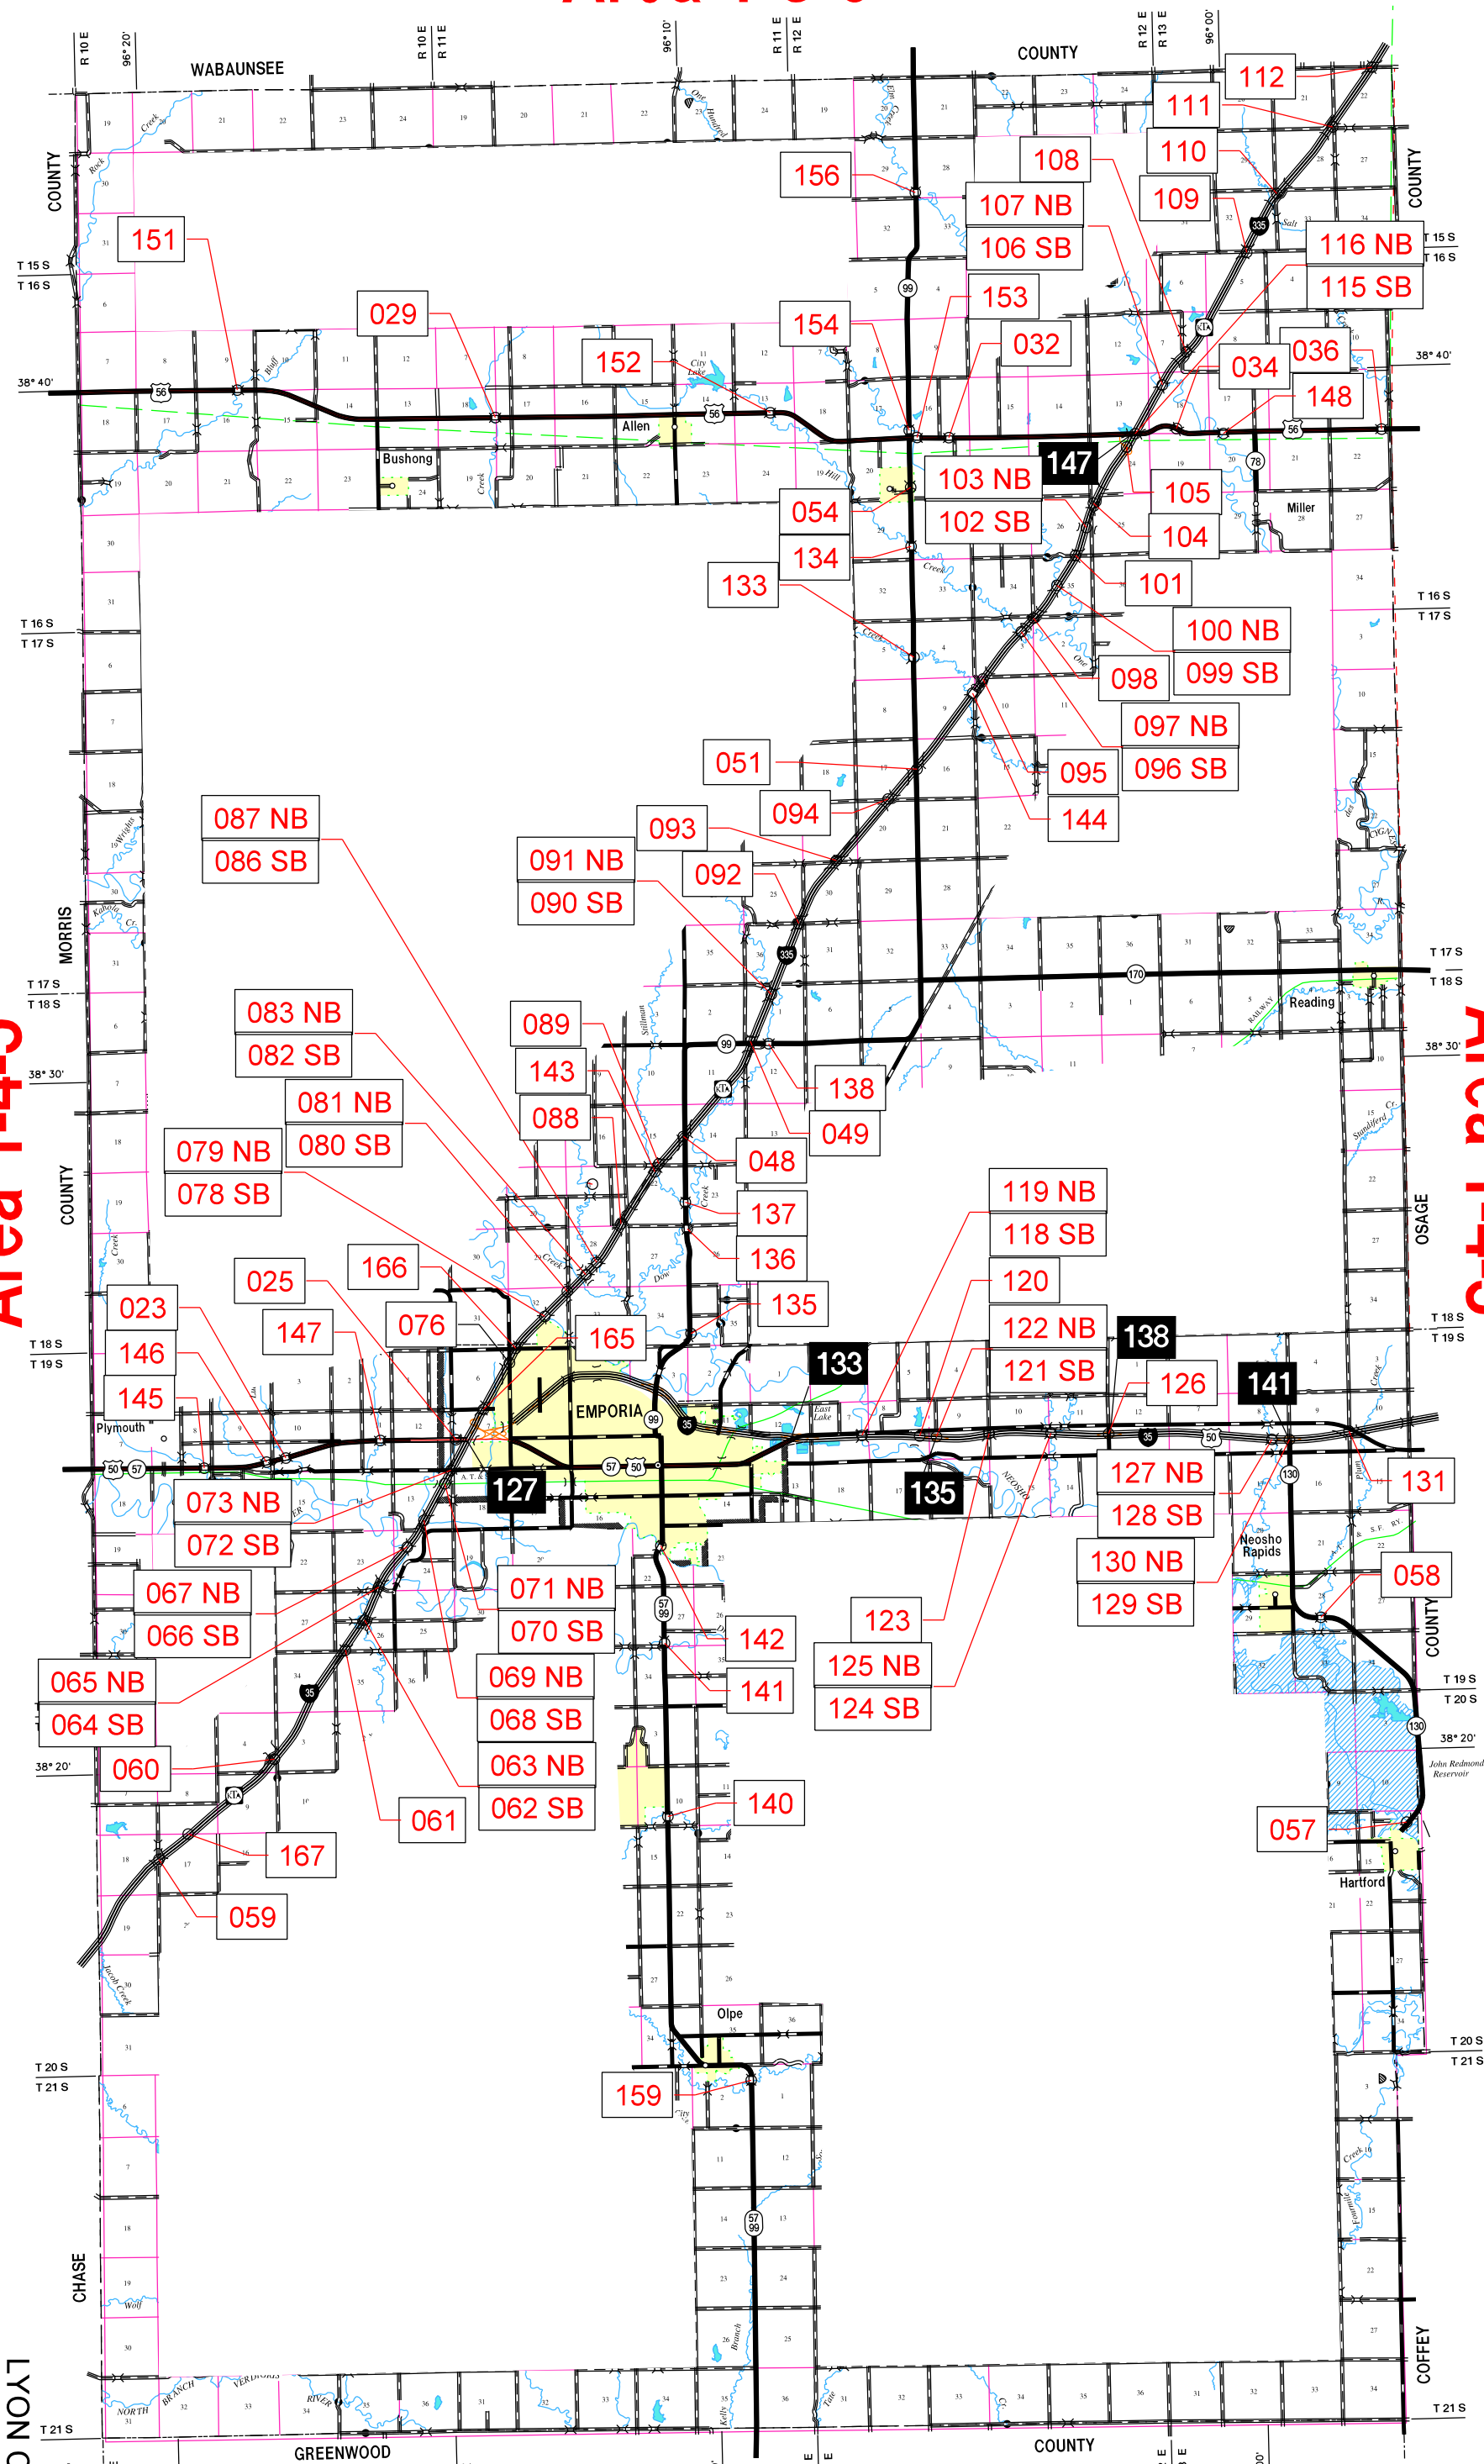

Area 1-5-6

Area 1-4-5

Area 1-4-5

KDOT makes no warranties, guarantees, or representations for accuracy of this information and assumes no liability for errors or omissions.

Area 1-4-5

29 Dec 2021

1st District

LYON COUNTY 56

Sub Area Boundary

Area Boundary

DISTRICT BOUNDARY

LYON COUNTY 56
1st District