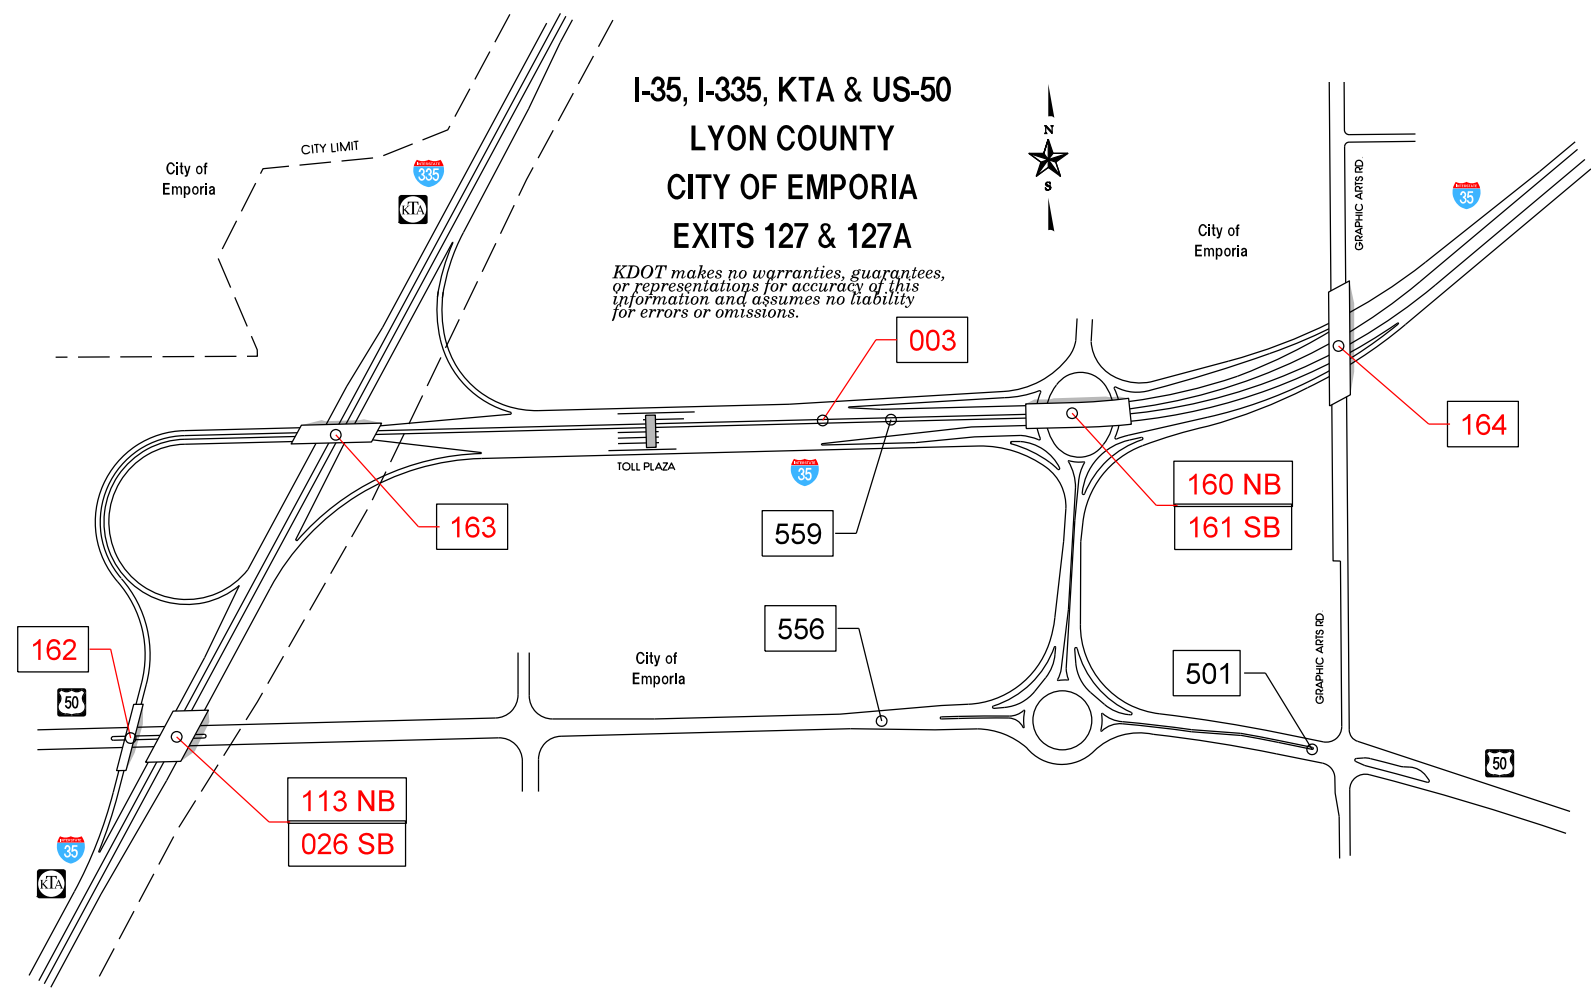

LYON COUNTY
CITY OF EMPORIA

I-35, I-335, KTA & US-50
LYON COUNTY
CITY OF EMPORIA
EXITS 127 & 127A

KDOT makes no warranties, guarantees, or representations for accuracy of this information and assumes no liability for errors or omissions.