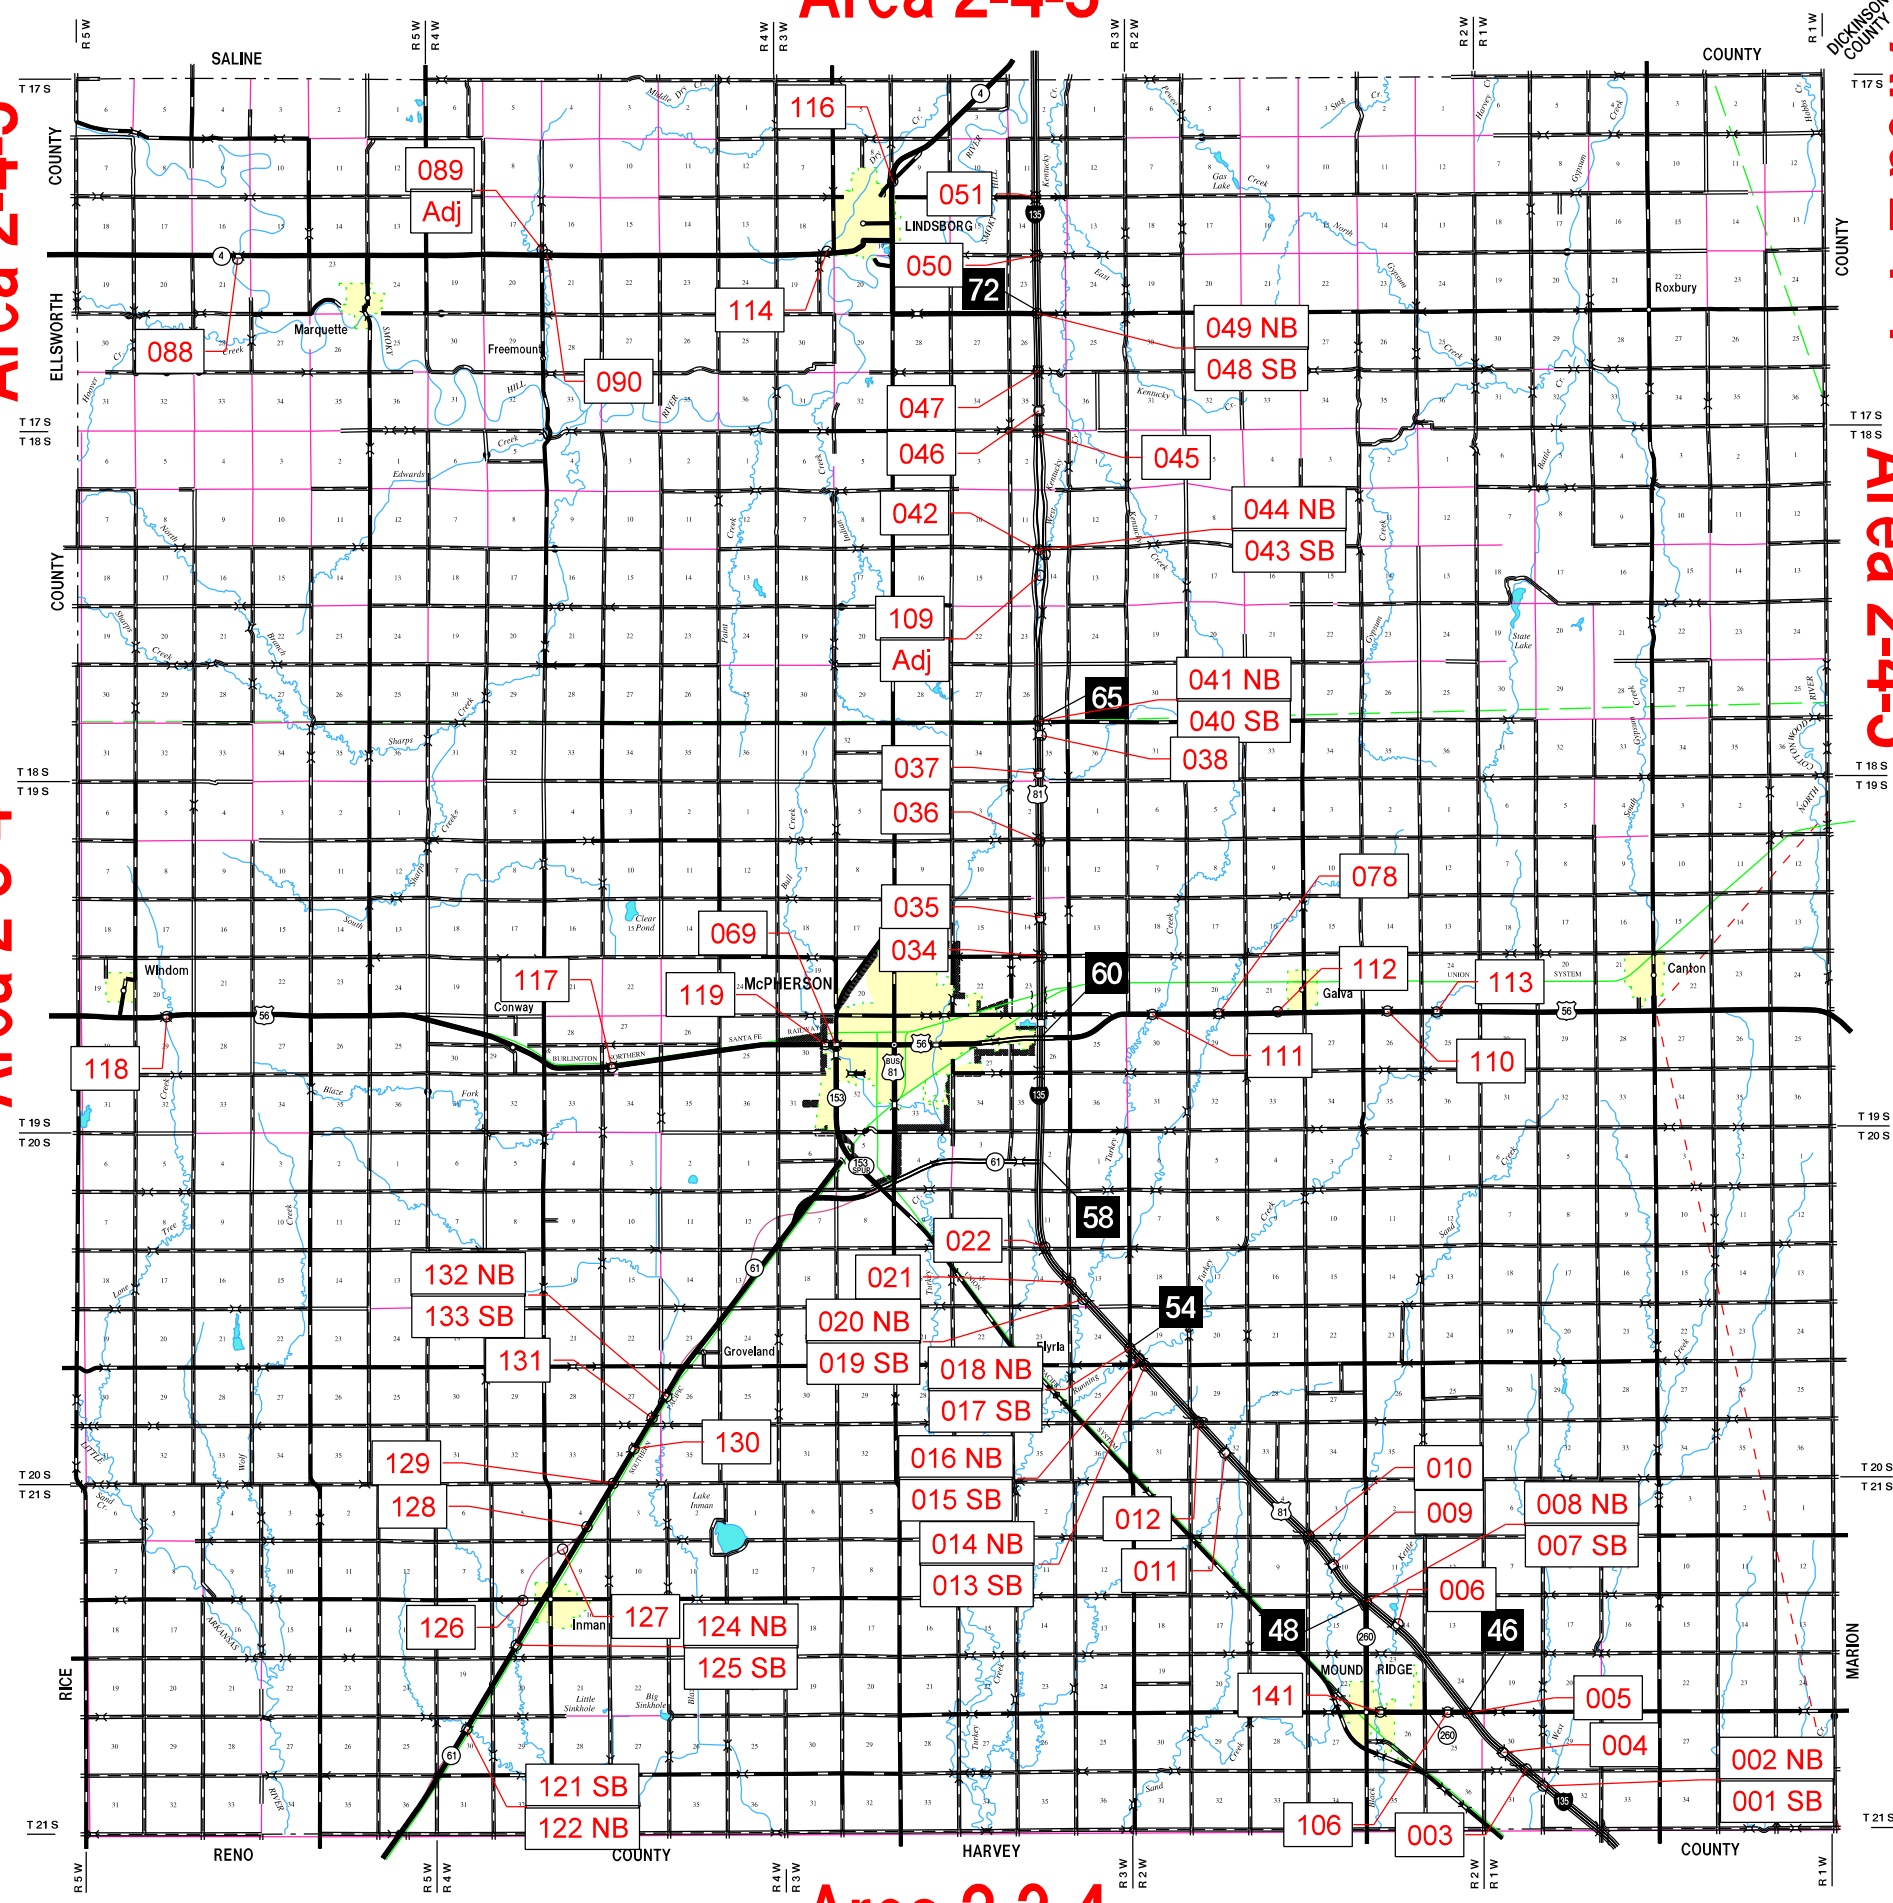

Area 2-4-5

Area 2-4-5

Area 2-1-4

Area 2-4-5

Area 2-3-4

Area 2-3-3

Area 2-3-4

Sub Area Boundary

Area Boundary

DISTRICT BOUNDARY

KDOT makes no warranties, guarantees, or representations for accuracy of this information and assumes no liability for errors or omissions.

29 Dec 2021
2nd District
MCPHERSON COUNTY 59