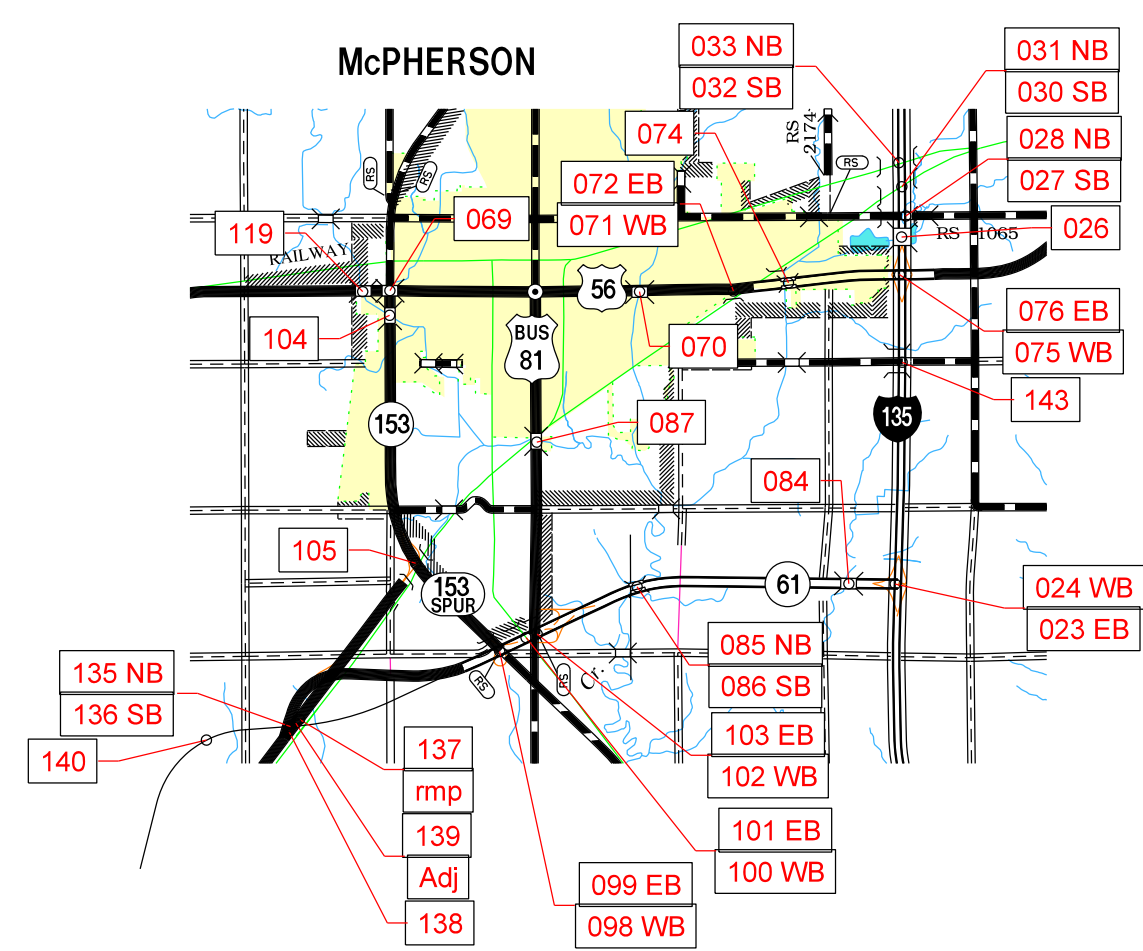

Area 2-4-5

Area 2-4-5

Area 2-1-4

Area 2-4-5

Area 2-3-4

Area 2-3-3

Area 2-3-4

Sub Area Boundary

Area Boundary

DISTRICT BOUNDARY

KDOT makes no warranties, guarantees, or representations for accuracy of this information and assumes no liability for errors or omissions.

29 Dec 2021
2nd District
MCPHERSON COUNTY 59