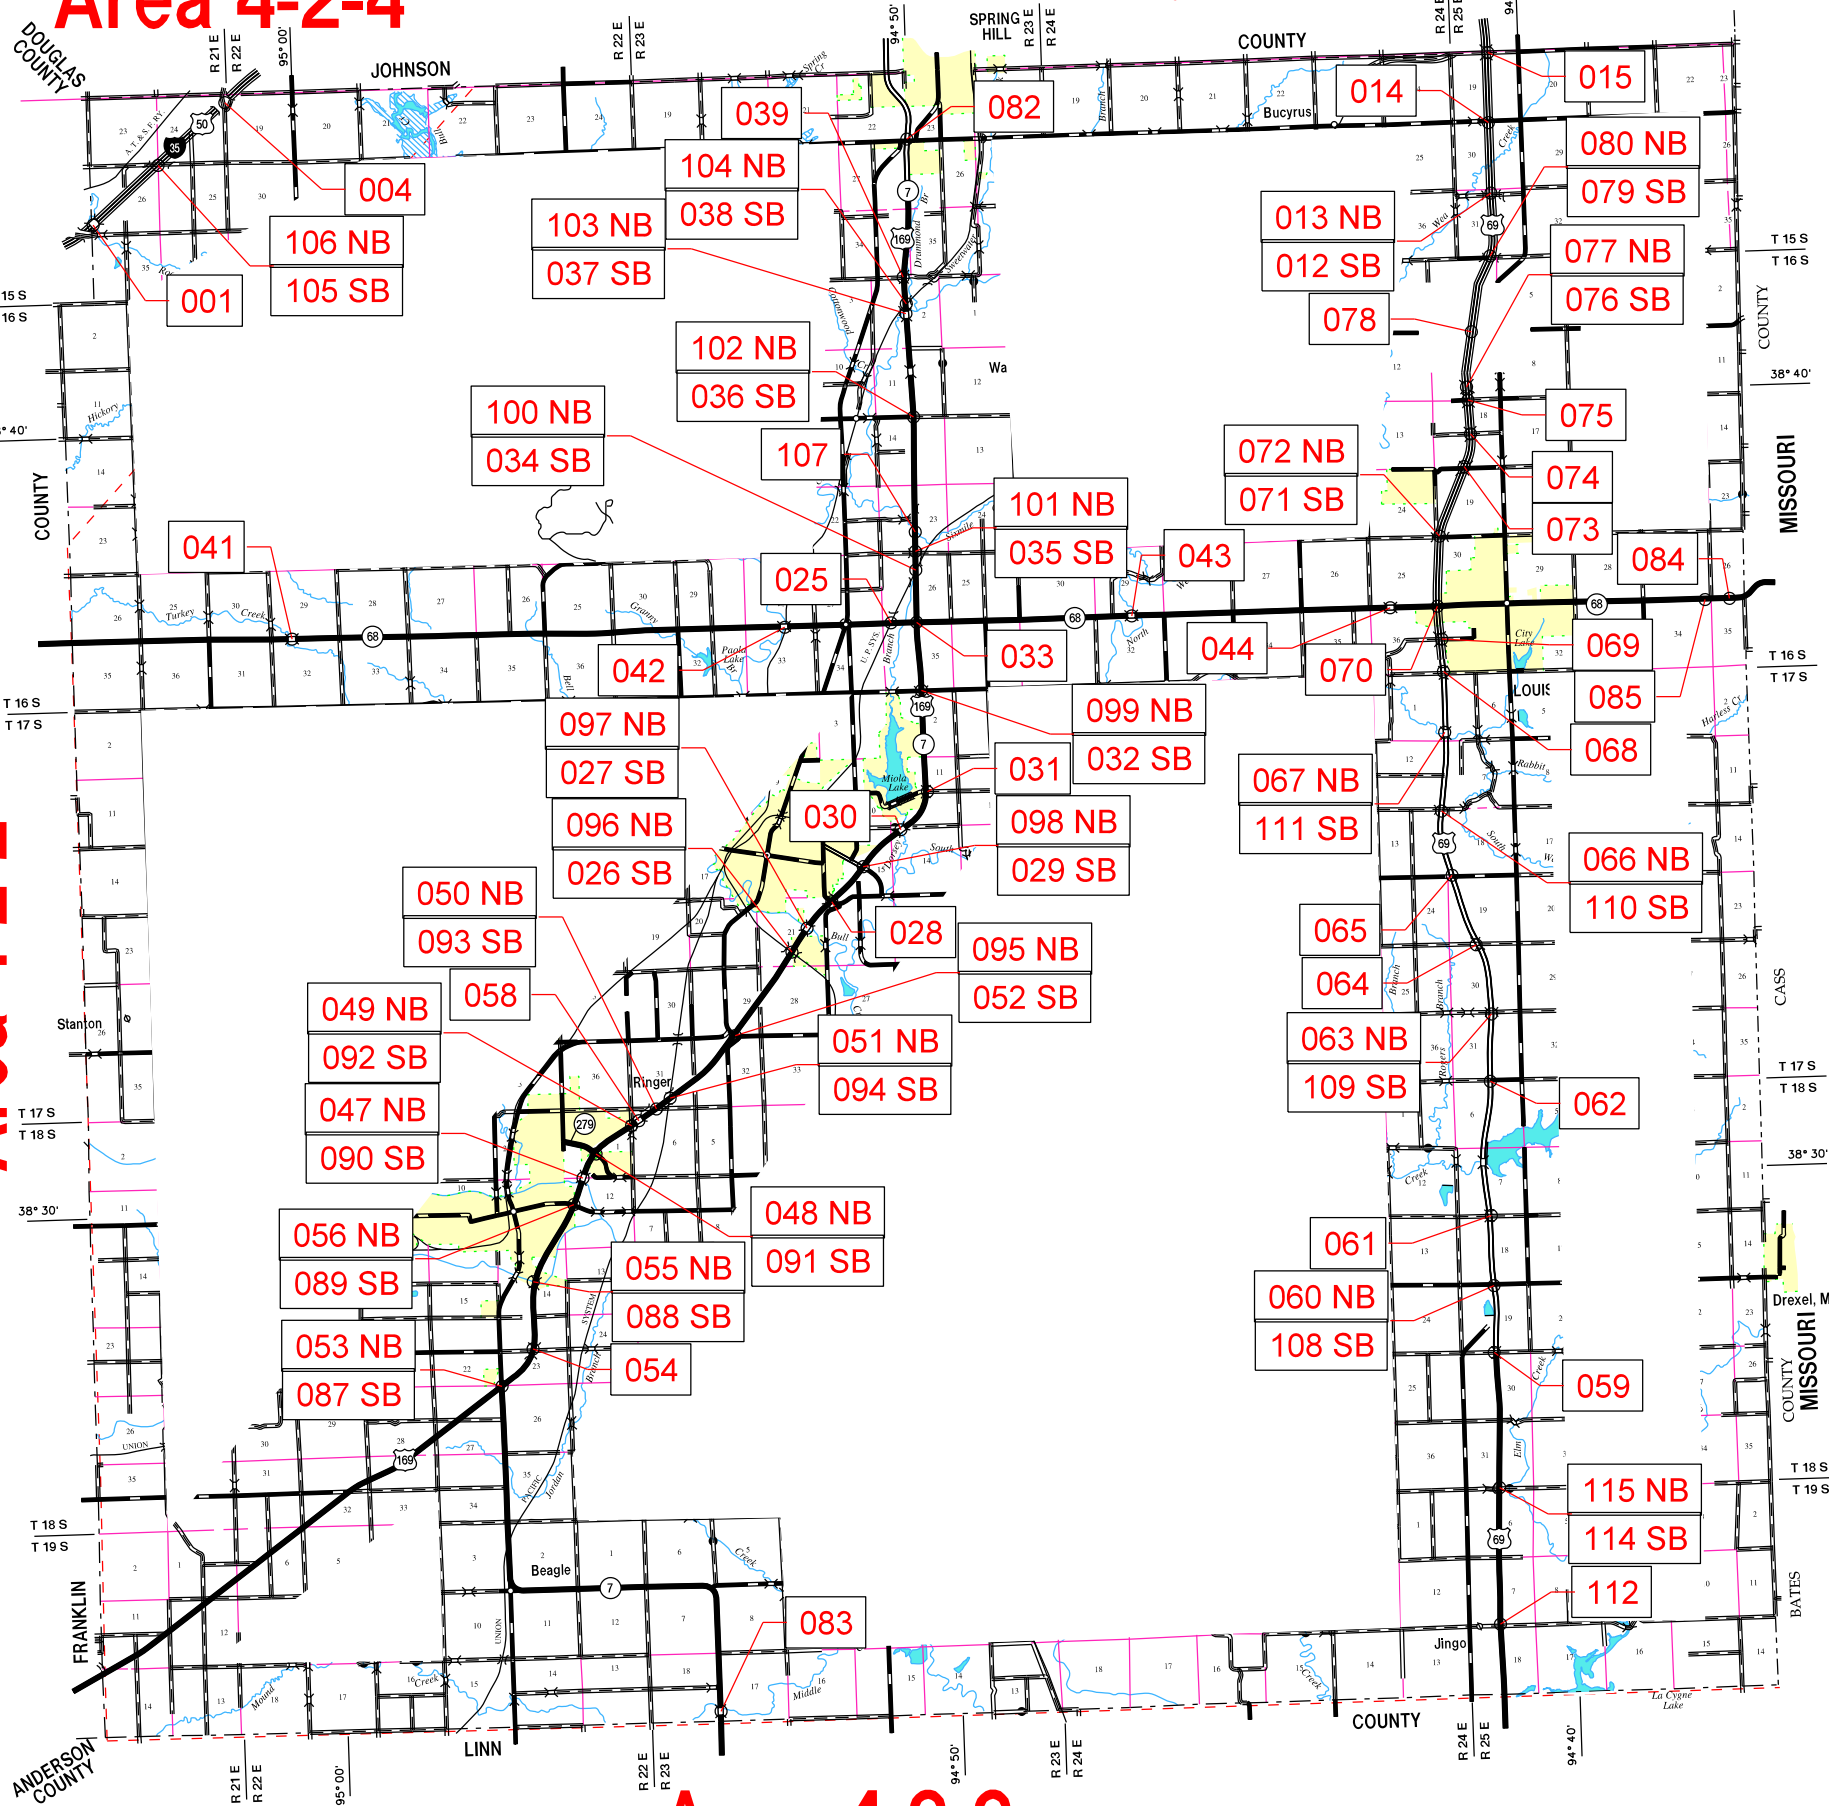

Area 4-2-4

Area 4-2-2

Area 4-2-4

Area 4-2-2

Area 4-2-2

KDOT makes no warranties, guarantees, or representations for accuracy of this information and assumes no liability for errors or omissions.

29 Dec 2021
4th District
MIAMI COUNTY 61

- Sub Area Boundary ---
- Area Boundary ---
- DISTRICT BOUNDARY ---