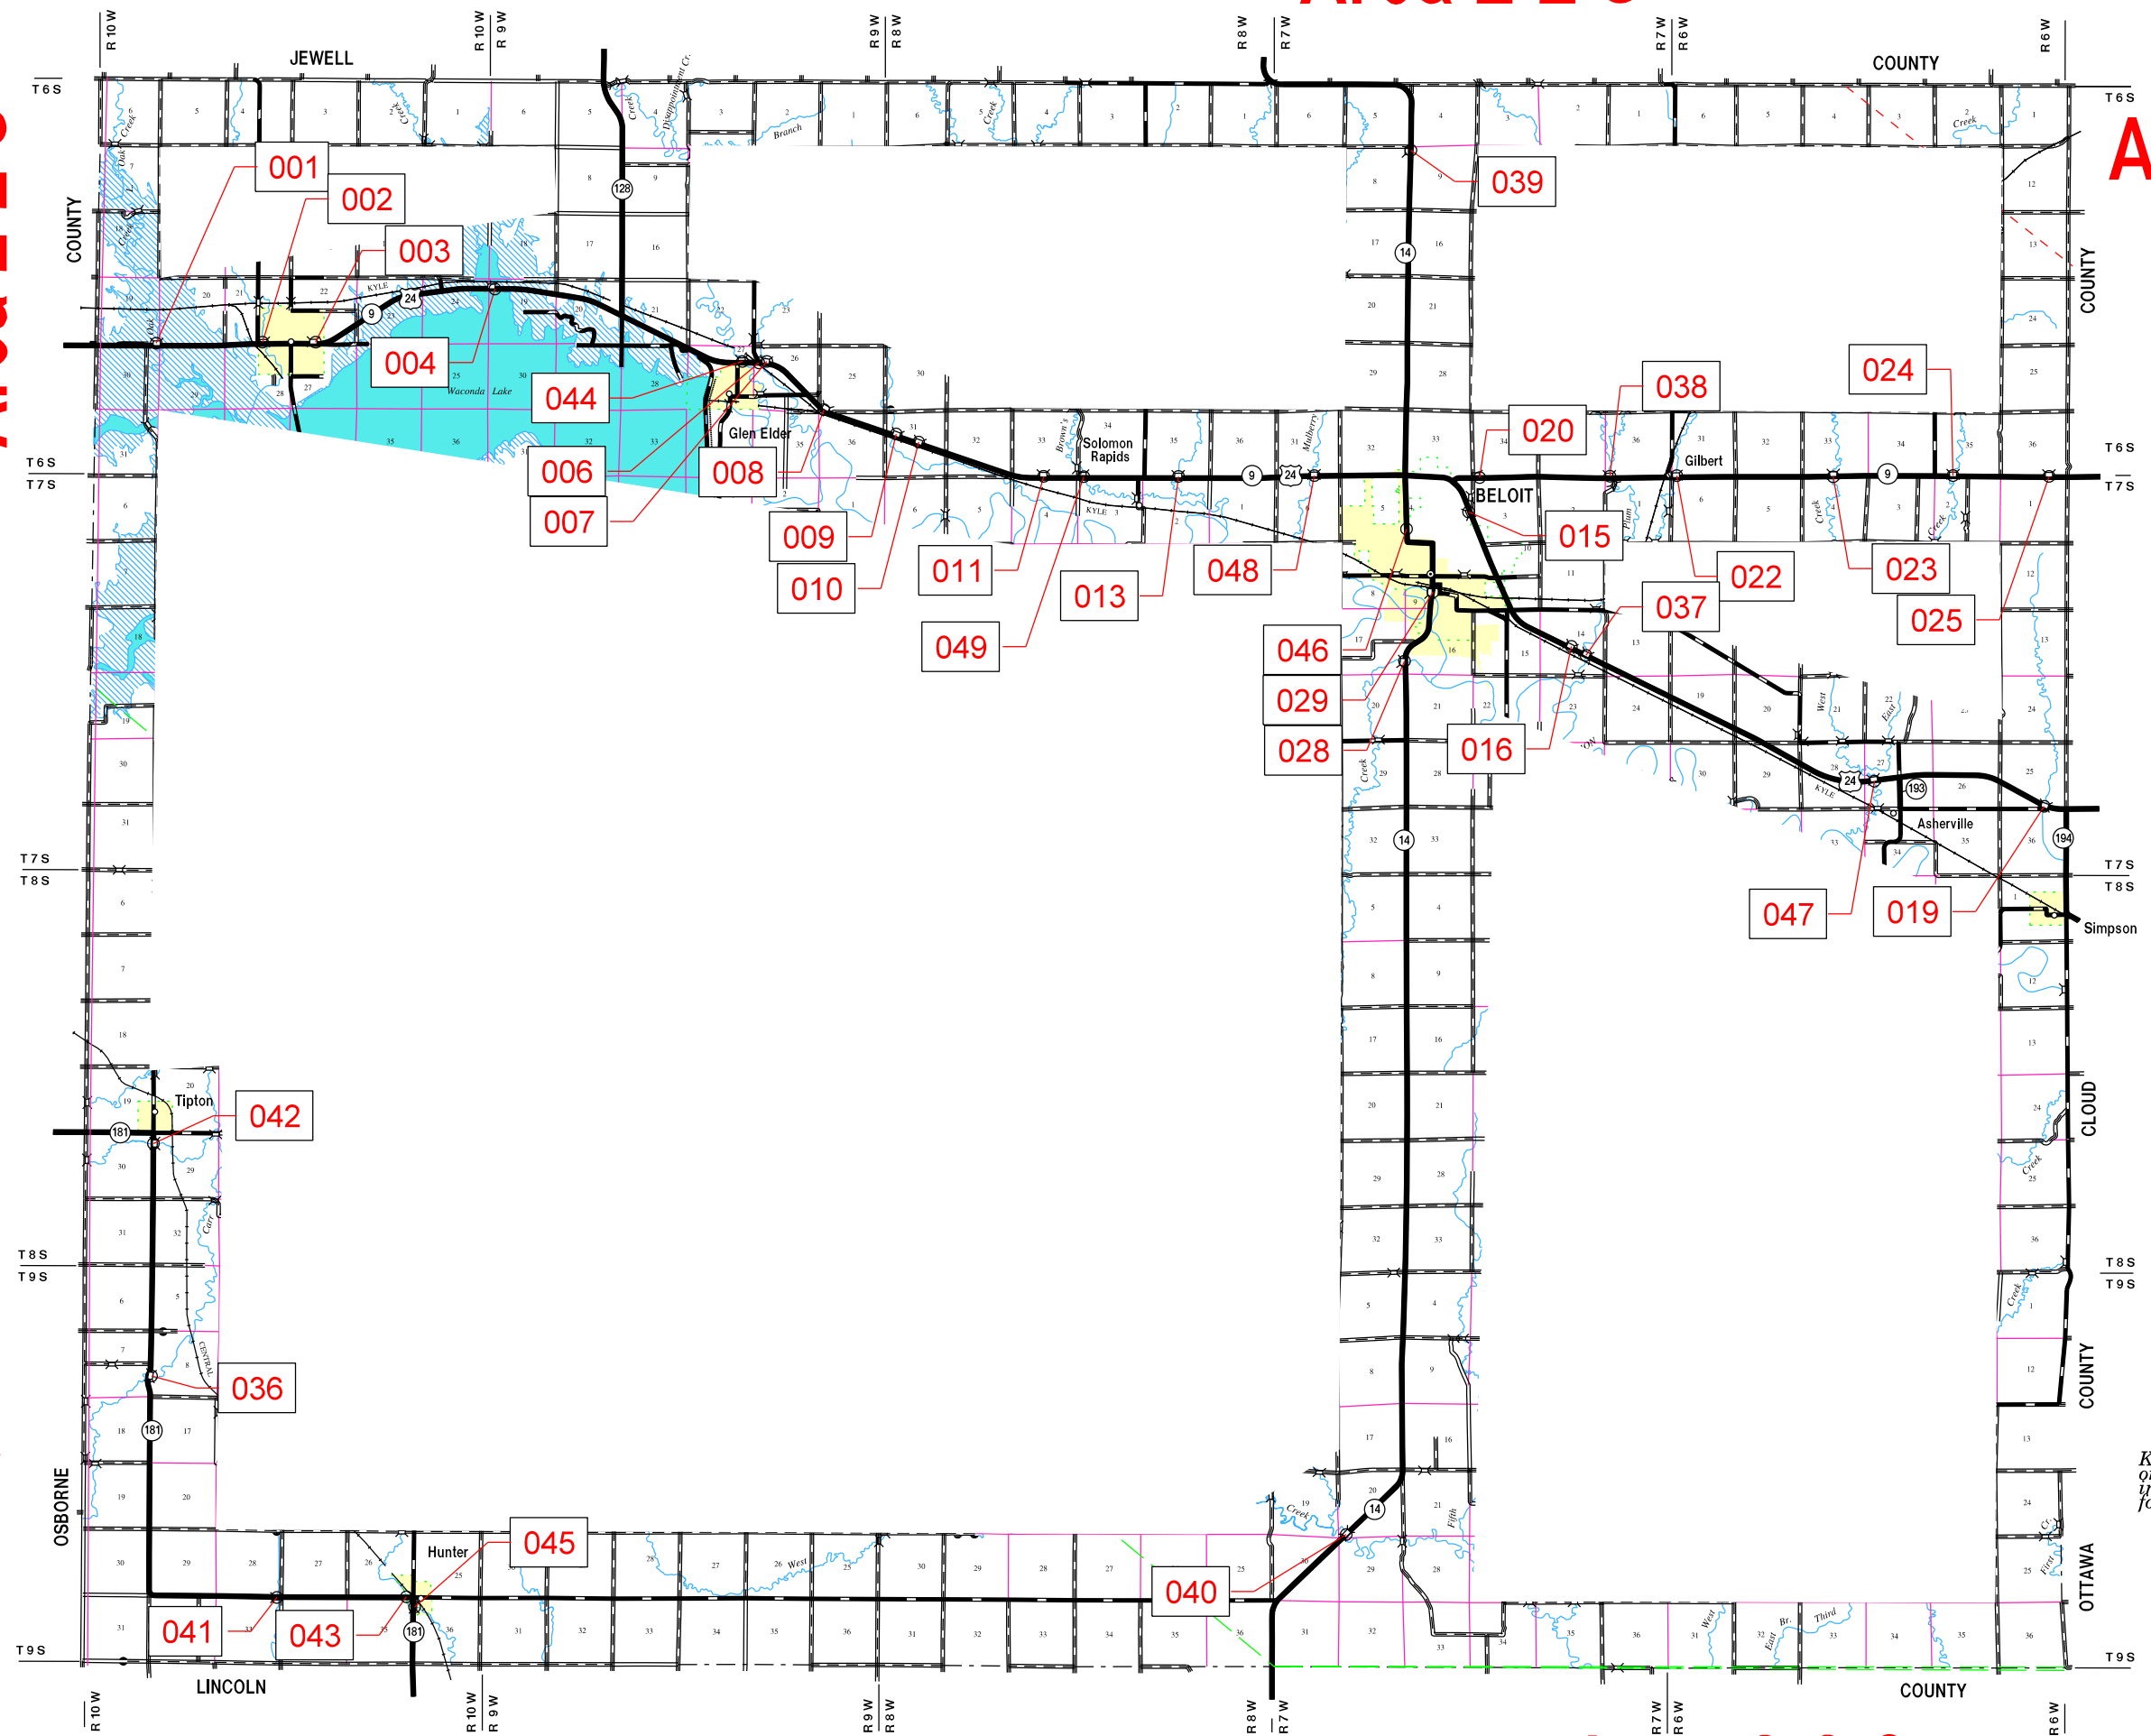

Area 2-2-3

Area 2-2-3

Area 2-2-4

Area 2-4-1

Area 2-4-1

Area 2-2-3

- Sub Area Boundary
- Area Boundary
- DISTRICT BOUNDARY

KDOT makes no warranties, guarantees, or representations for accuracy of this information and assumes no liability for errors or omissions.

29 Dec 2021
 2nd District
 MITCHELL COUNTY 62