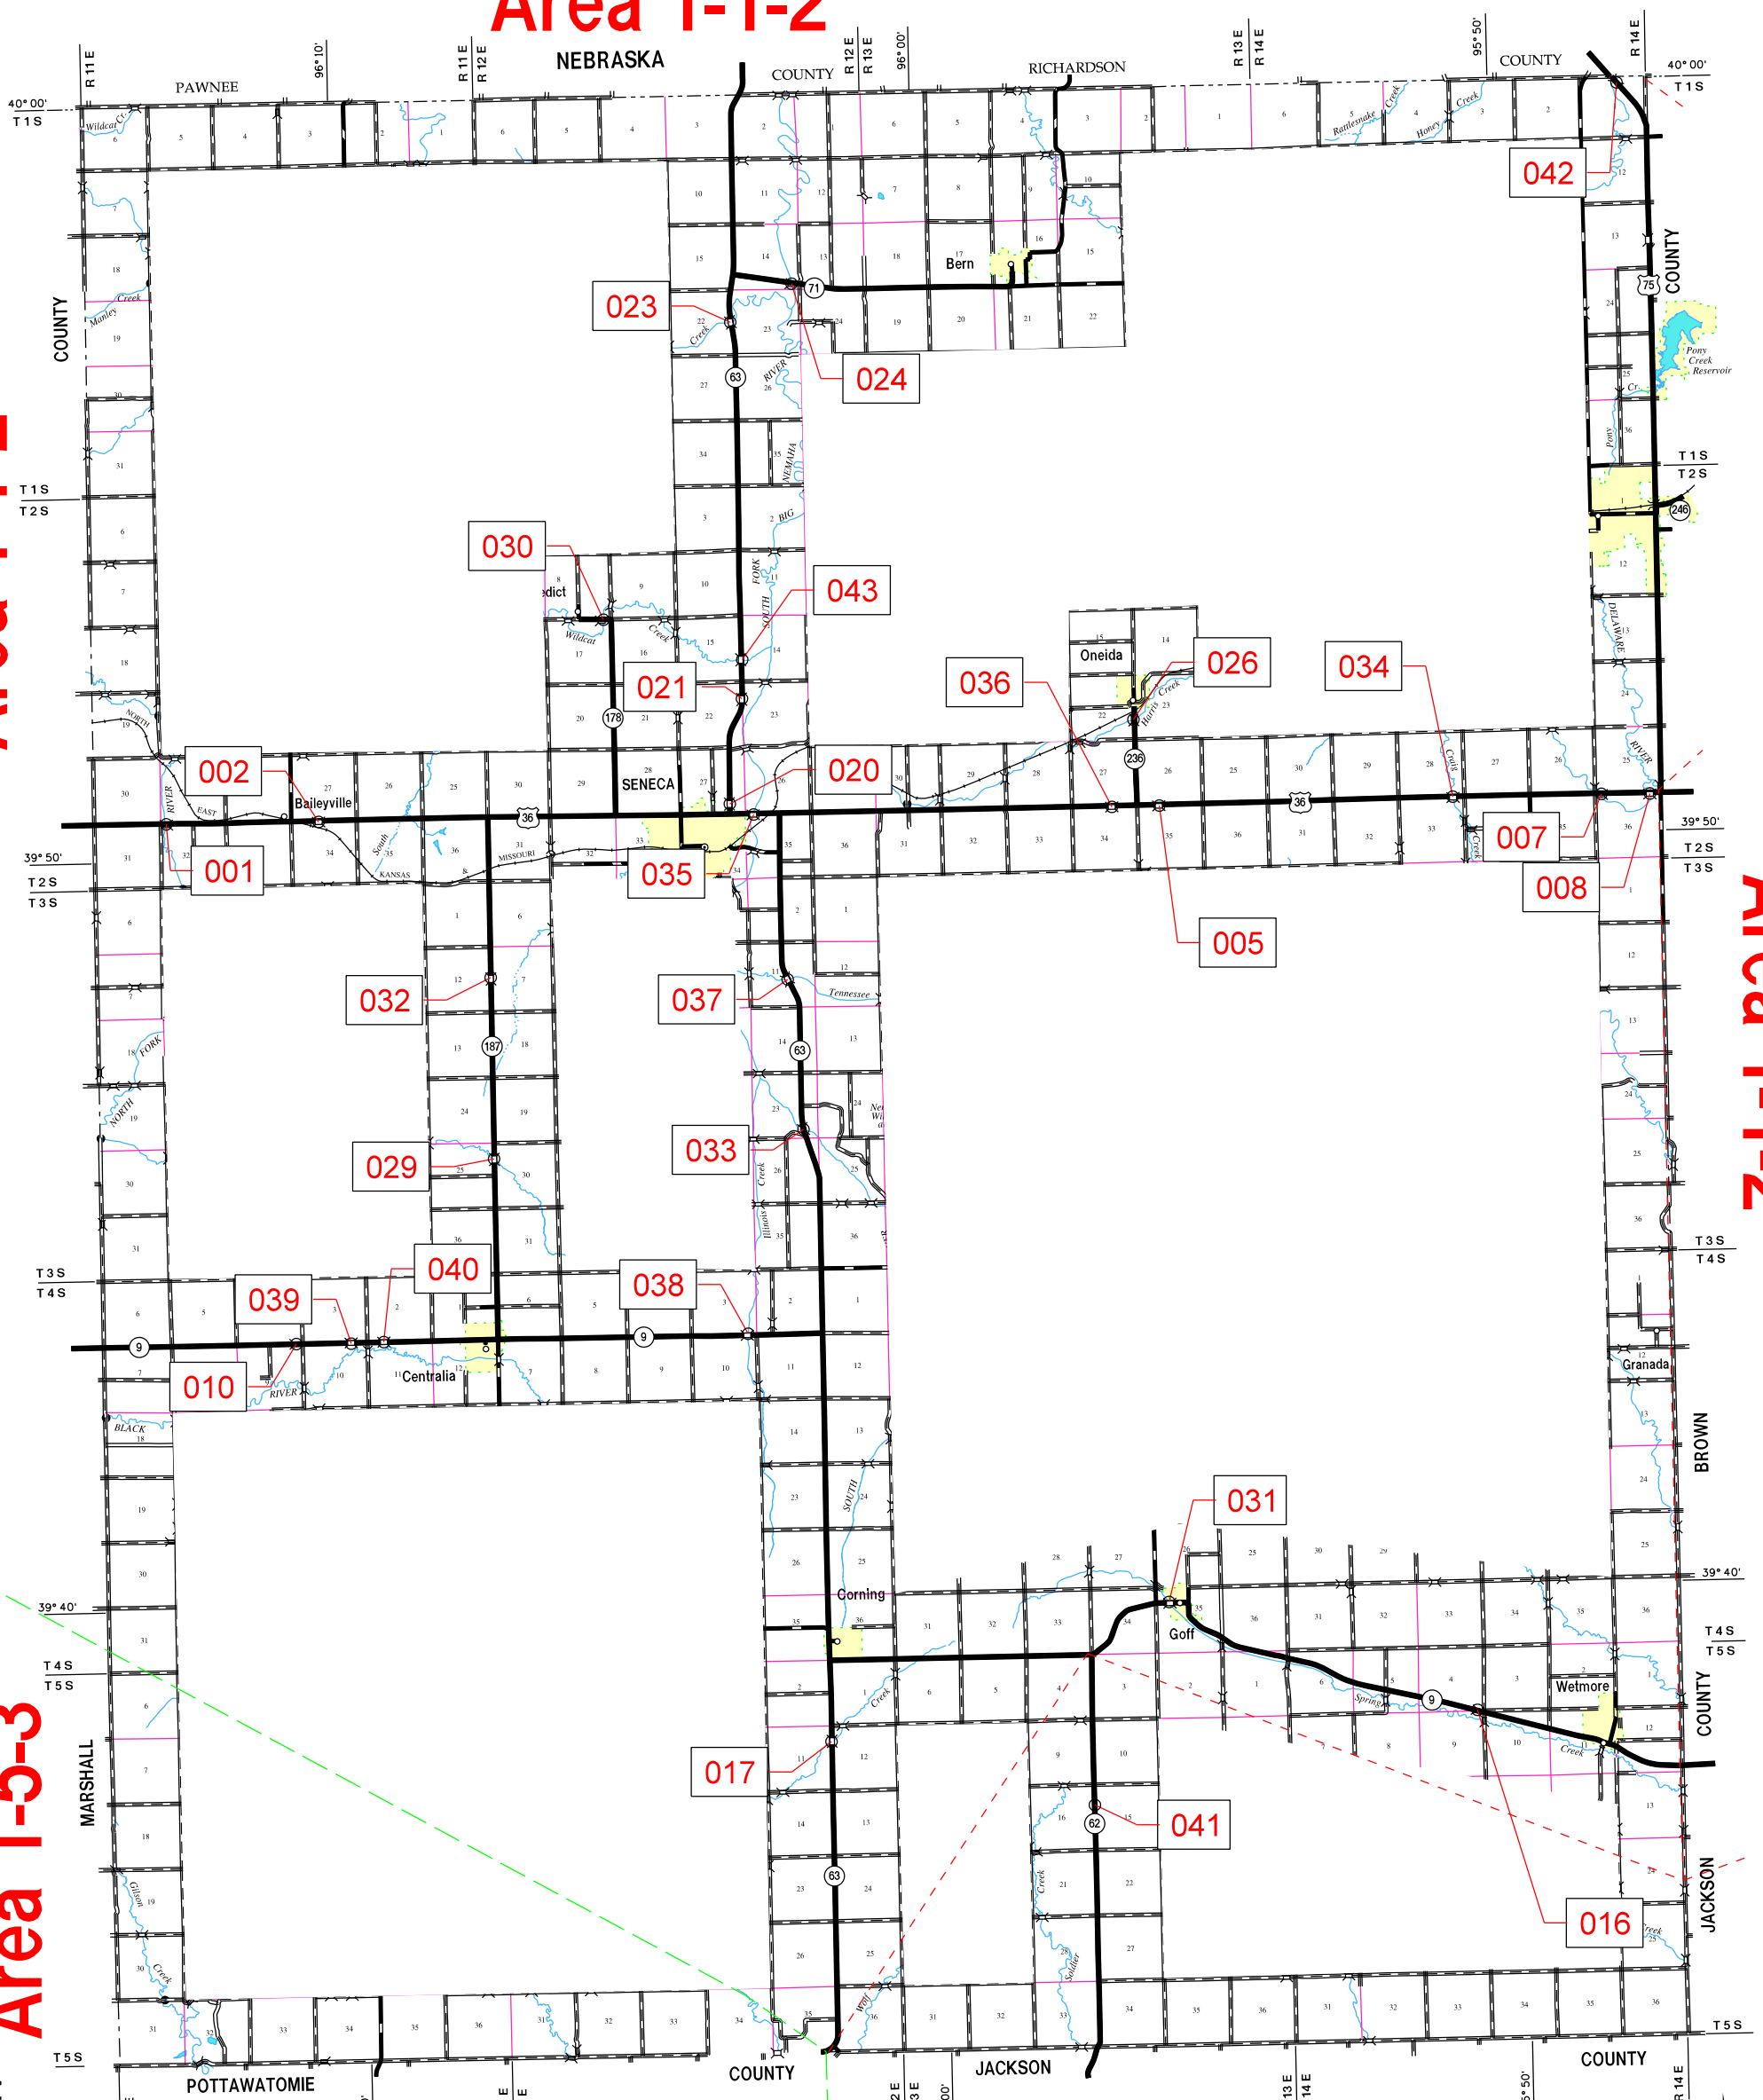

# Area 1-1-2

Area 1-1-2

Area 1-1-2

Area 1-5-3

# Area 1-1-5

KDOT makes no warranties, guarantees, or representations for accuracy of this information and assumes no liability for errors or omissions.

29 Dec 2021

1st District

NEMAHA COUNTY 66

Sub Area Boundary

Area Boundary

NEMAHA COUNTY 66  
1st District