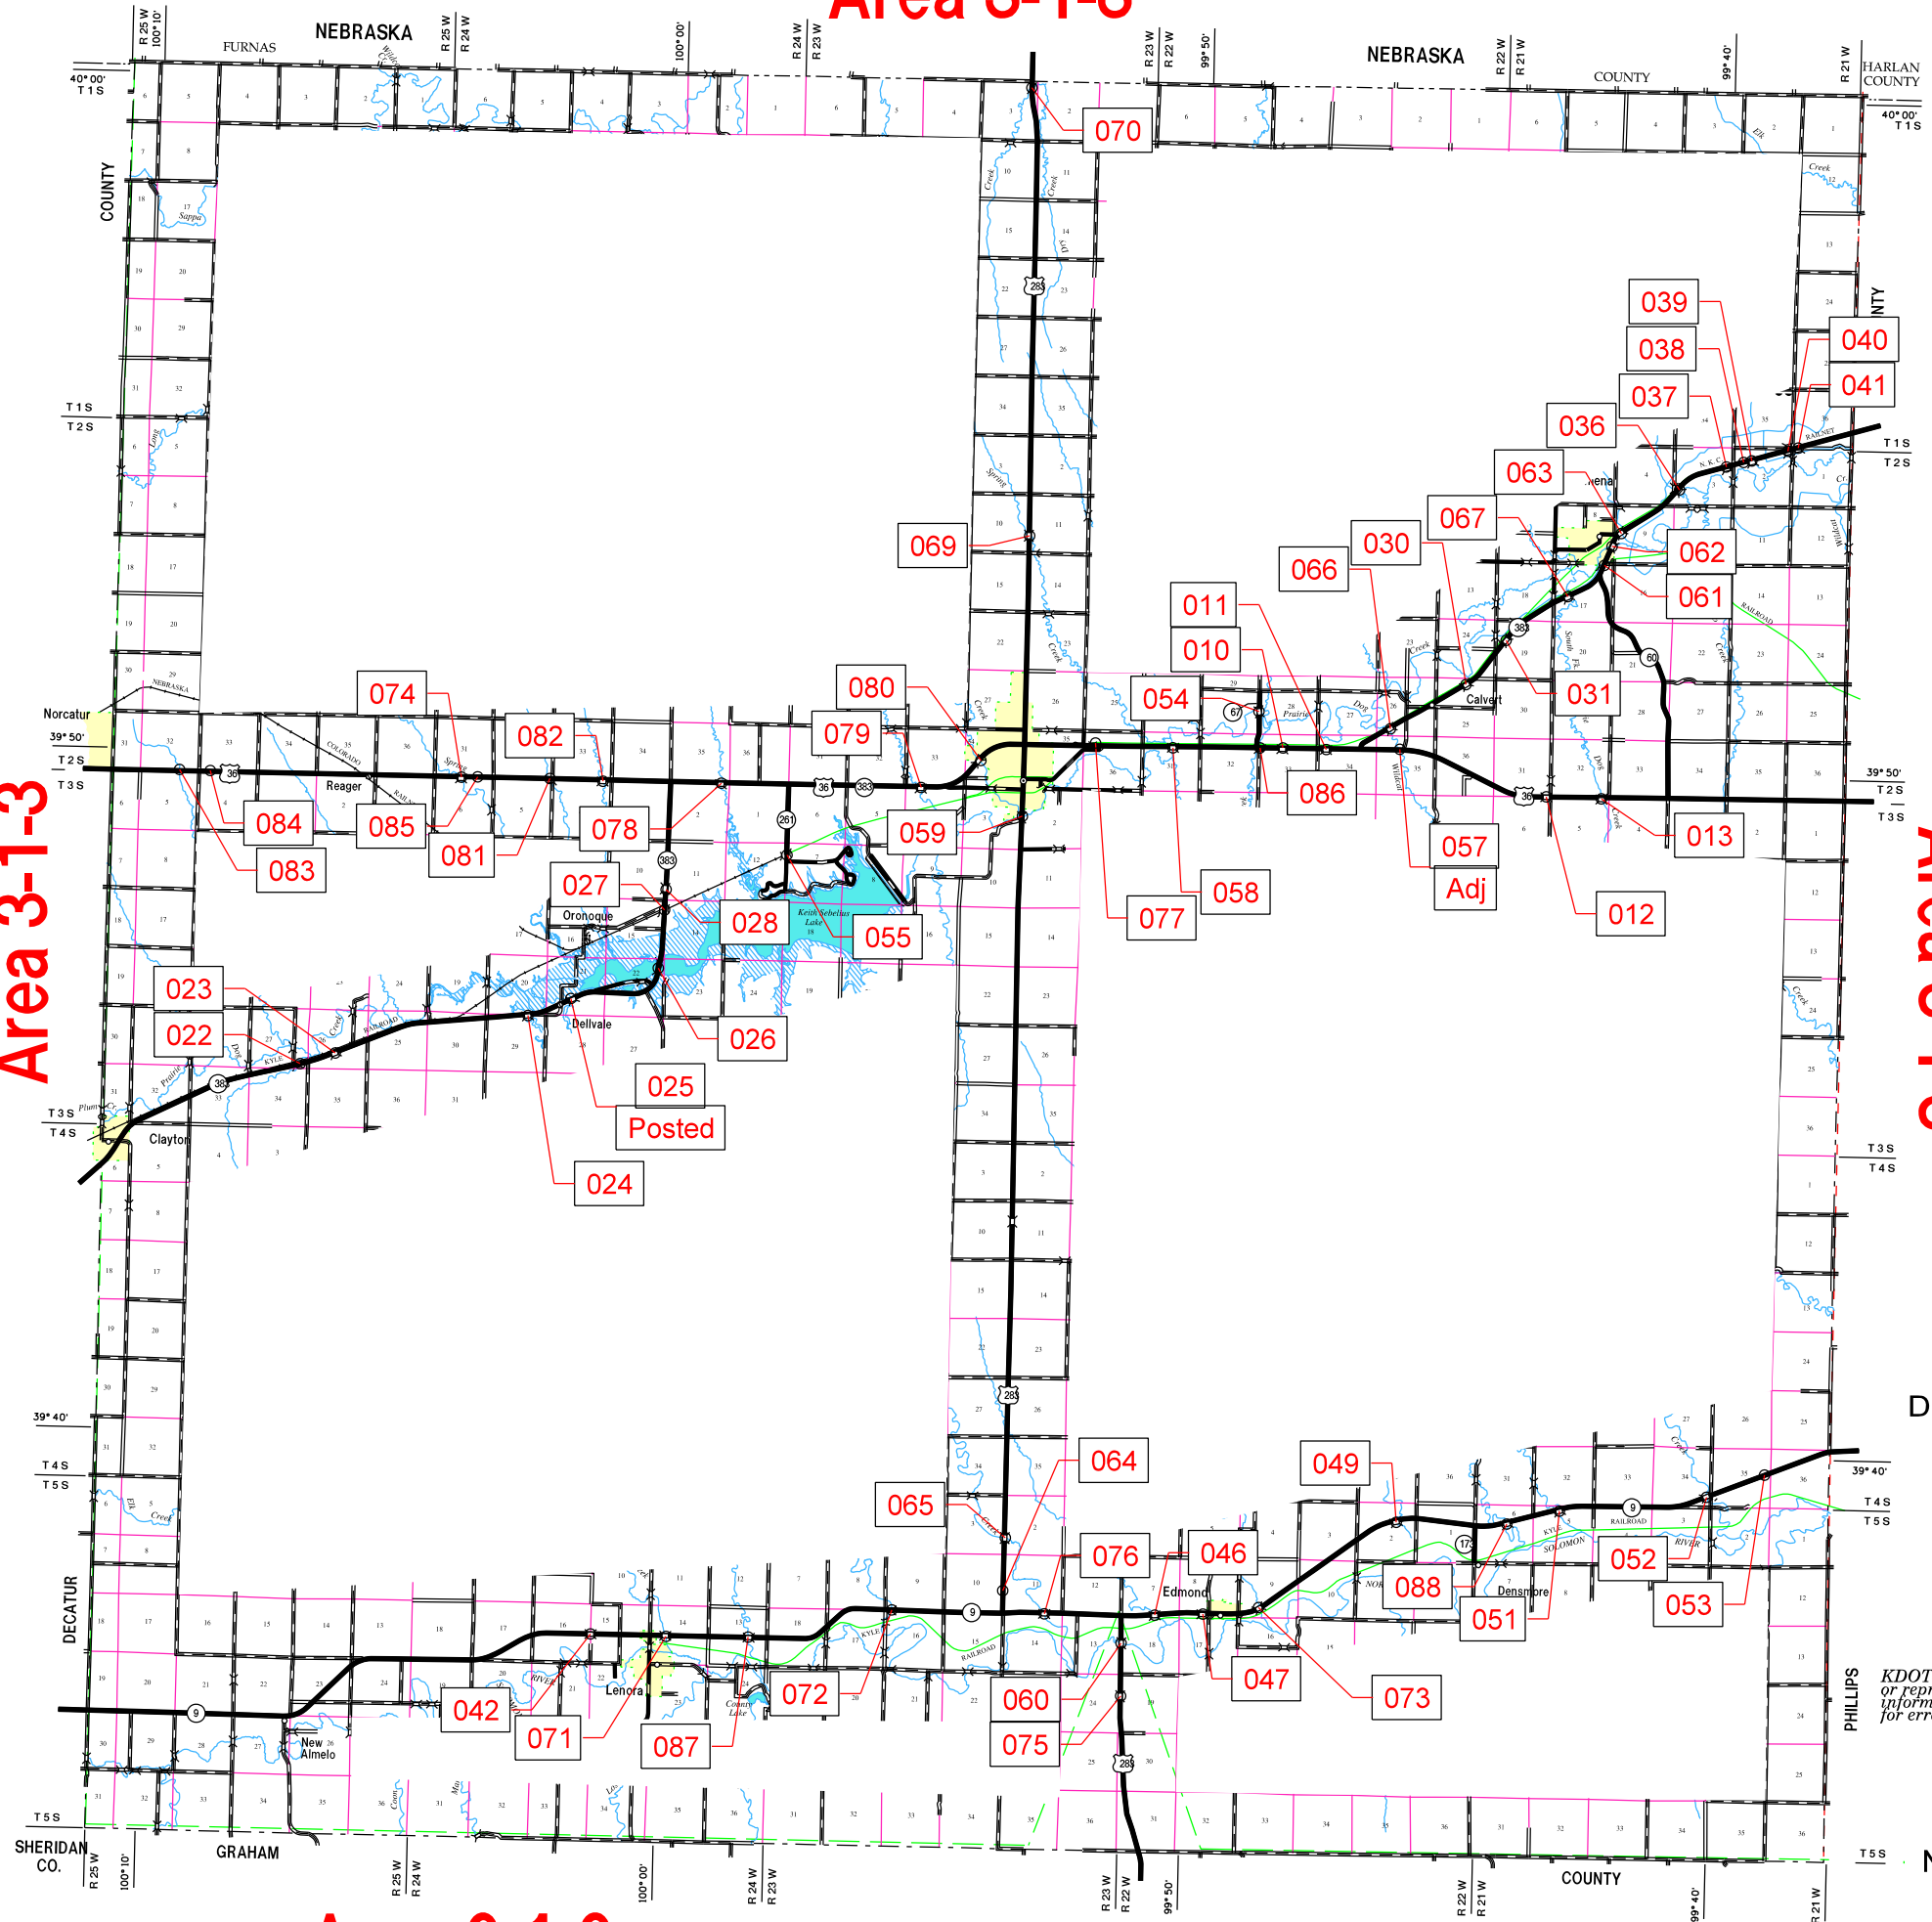

Area 3-1-3

Area 3-1-3

Area 3-1-3

- Sub Area Boundary
- Area Boundary
- DISTRICT BOUNDARY

KDOT makes no warranties, guarantees, or representations for accuracy of this information and assumes no liability for errors or omissions.

29 Dec 2021

3rd District

NORTON COUNTY 69

Area 3-1-3

Area 3-3-1

Area 3-1-3