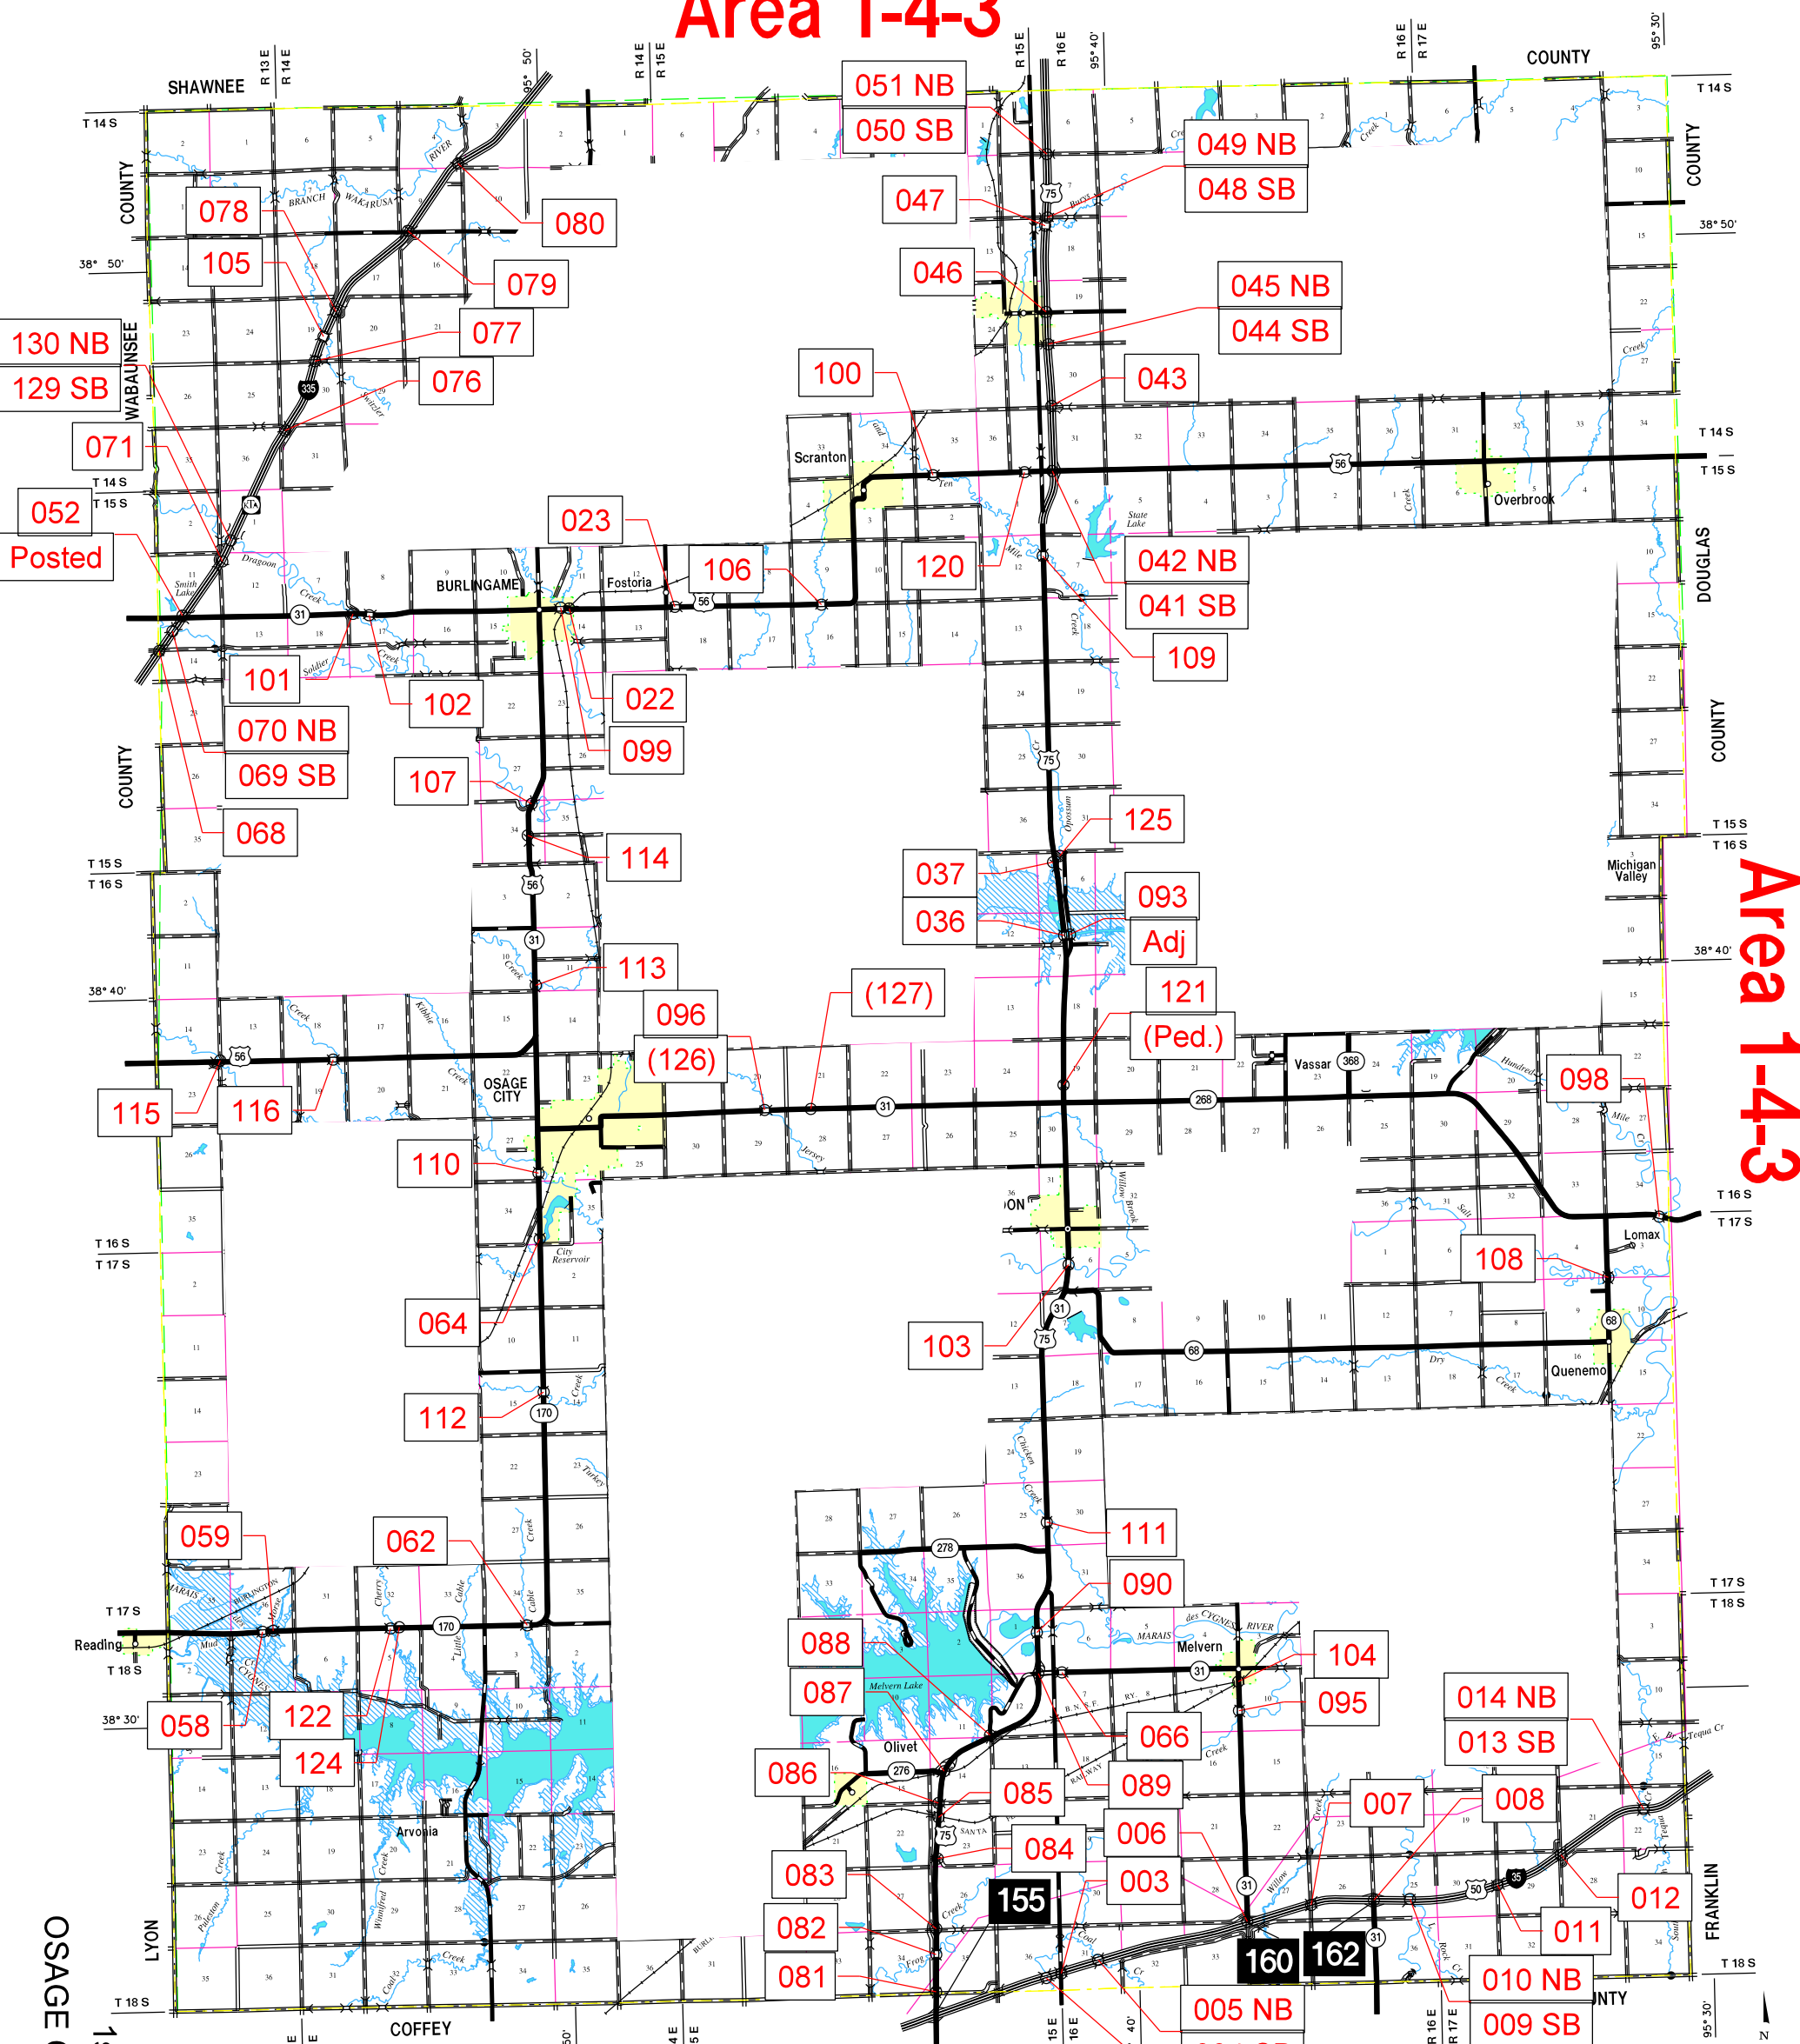

Area 1-4-3

Area 1-4-3

Area 1-4-3

Sub Area Boundary

KDOT makes no warranties, guarantees, or representations for accuracy of this information and assumes no liability for errors or omissions.

Area 4-2-5

DISTRICT BOUNDARY

29 Dec 2021

1st District

OSAGE COUNTY 70

OSAGE COUNTY 70

1st District