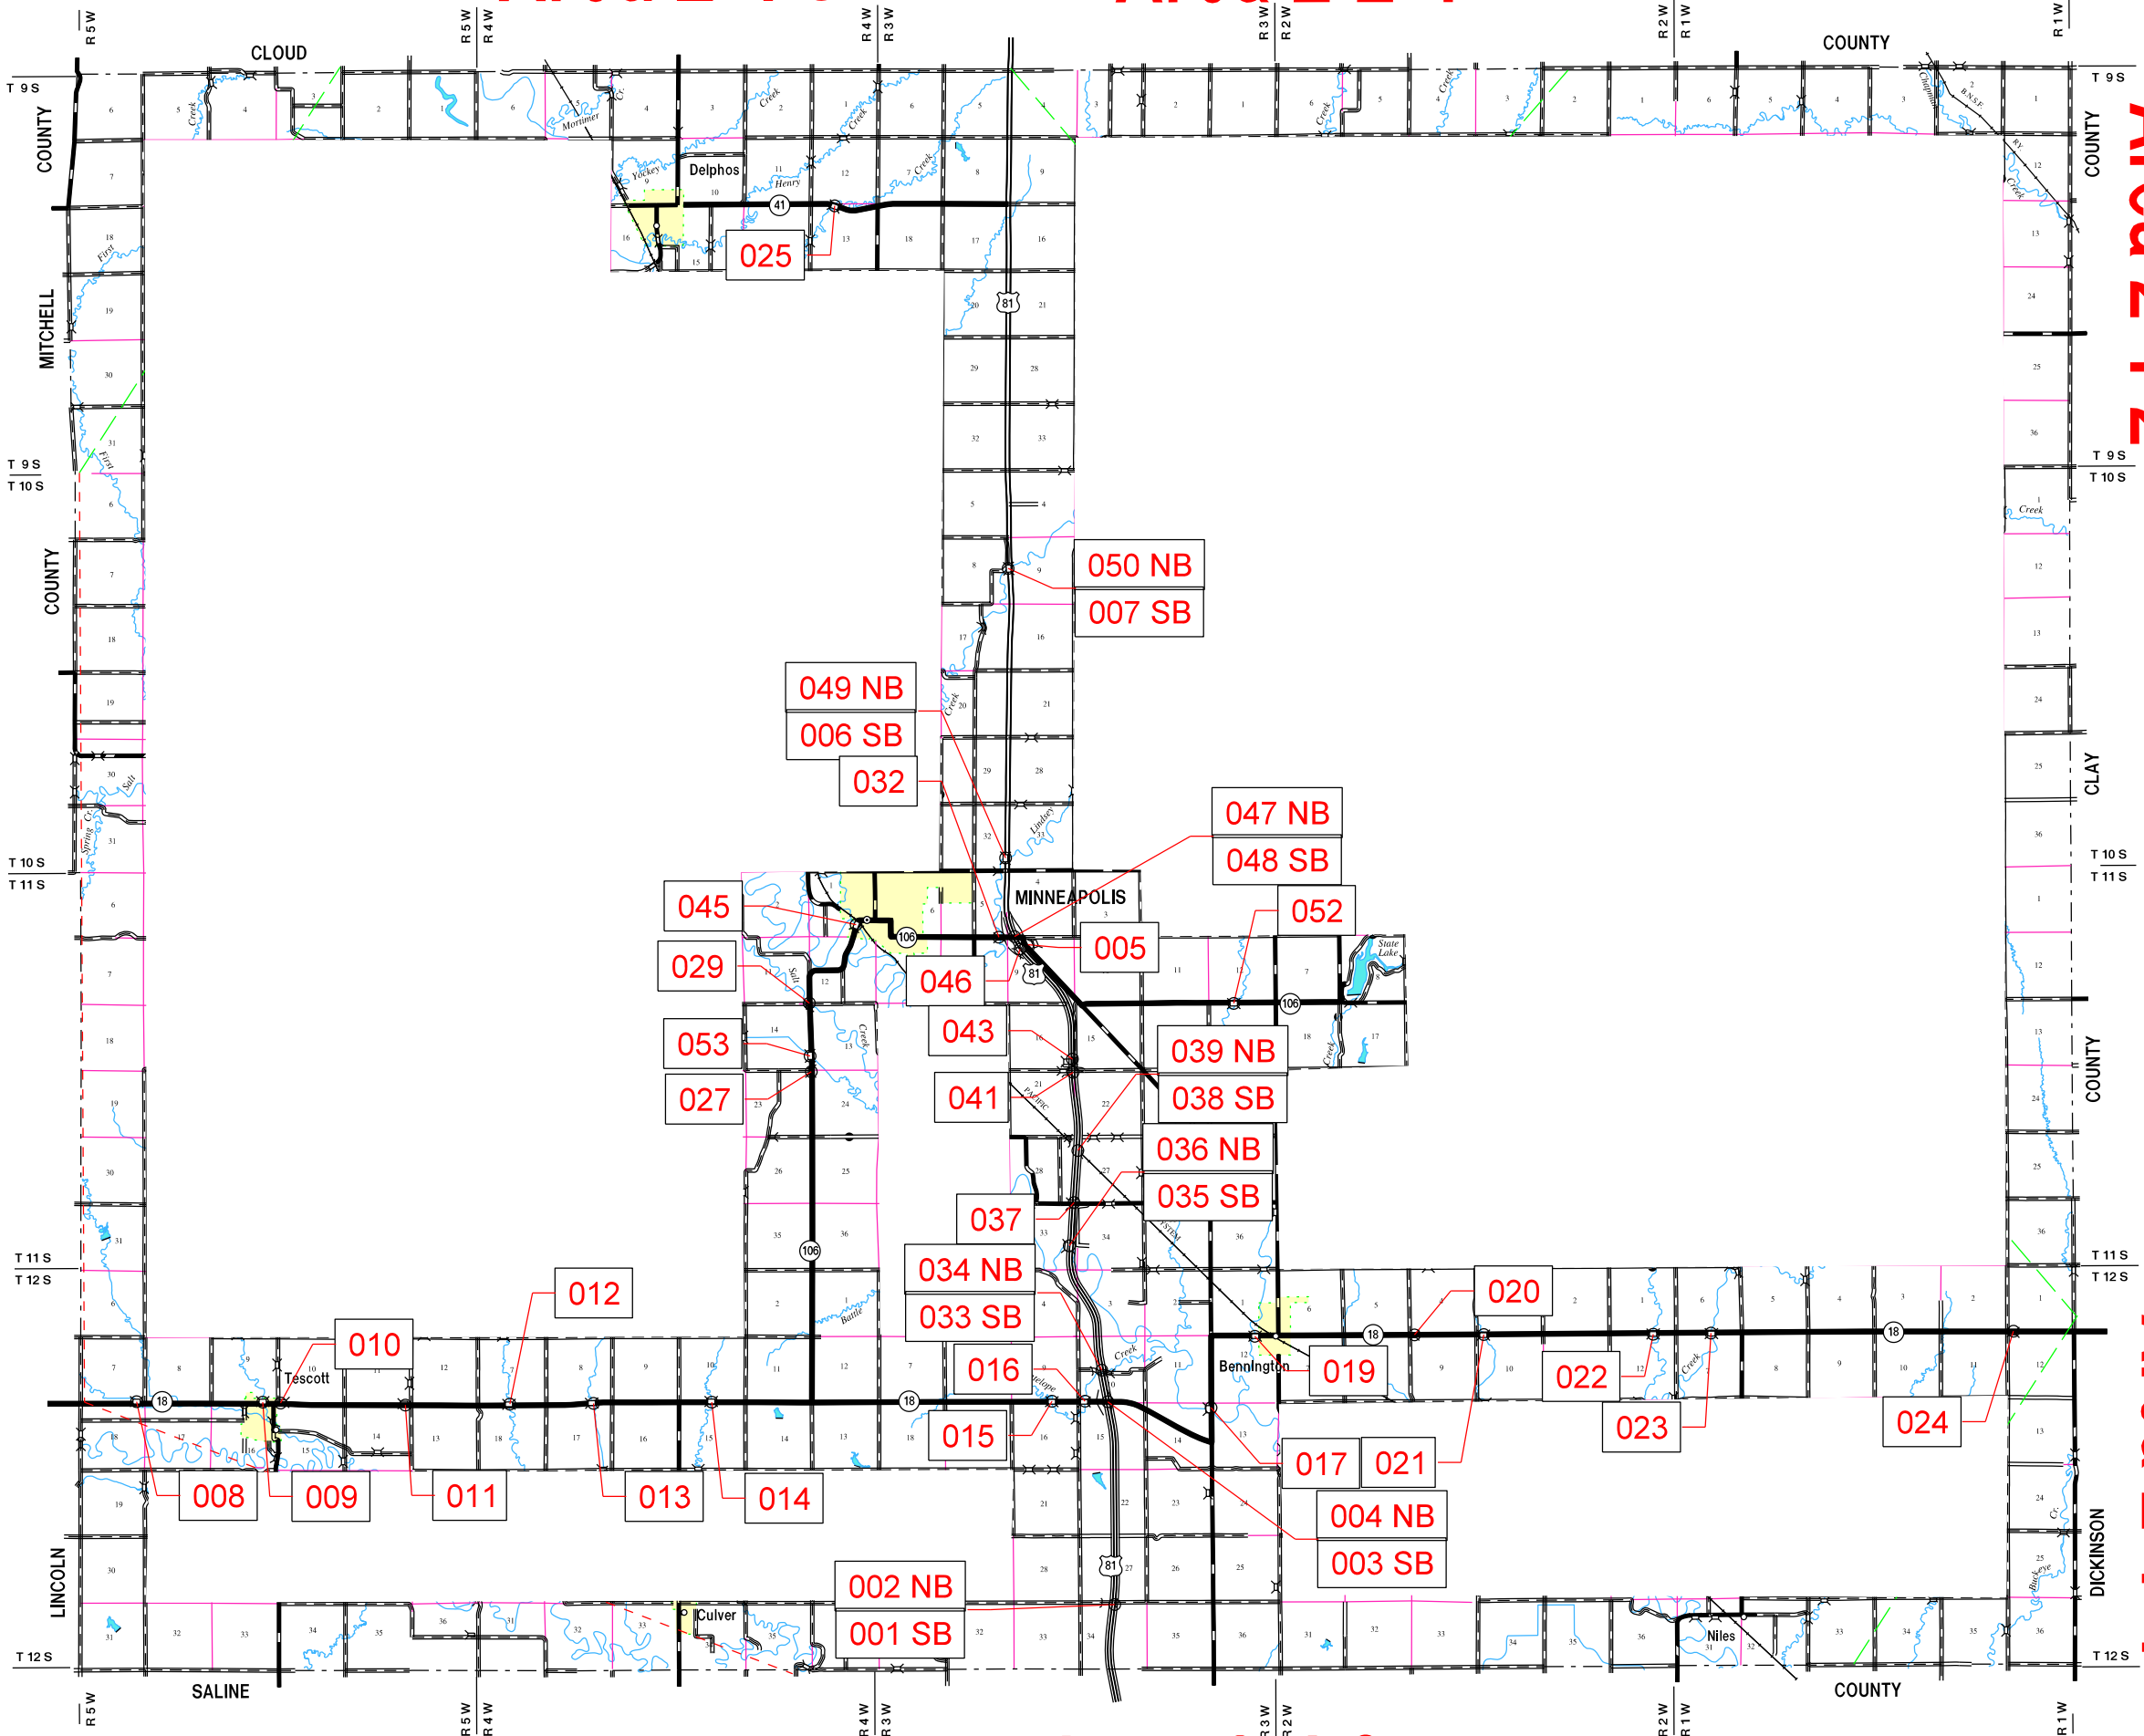

Area 2-4-3

Area 2-2-4

Area 2-2-3

Area 2-1-2

Area 2-4-3

Area 2-1-4

Area 2-4-4

Area 2-4-3

Sub Area Boundary

Area Boundary

DISTRICT BOUNDARY

*KDOT makes no warranties, guarantees, or representations for accuracy of this information and assumes no liability for errors or omissions.*

29 Dec 2021

2nd District

OTTAWA COUNTY 72