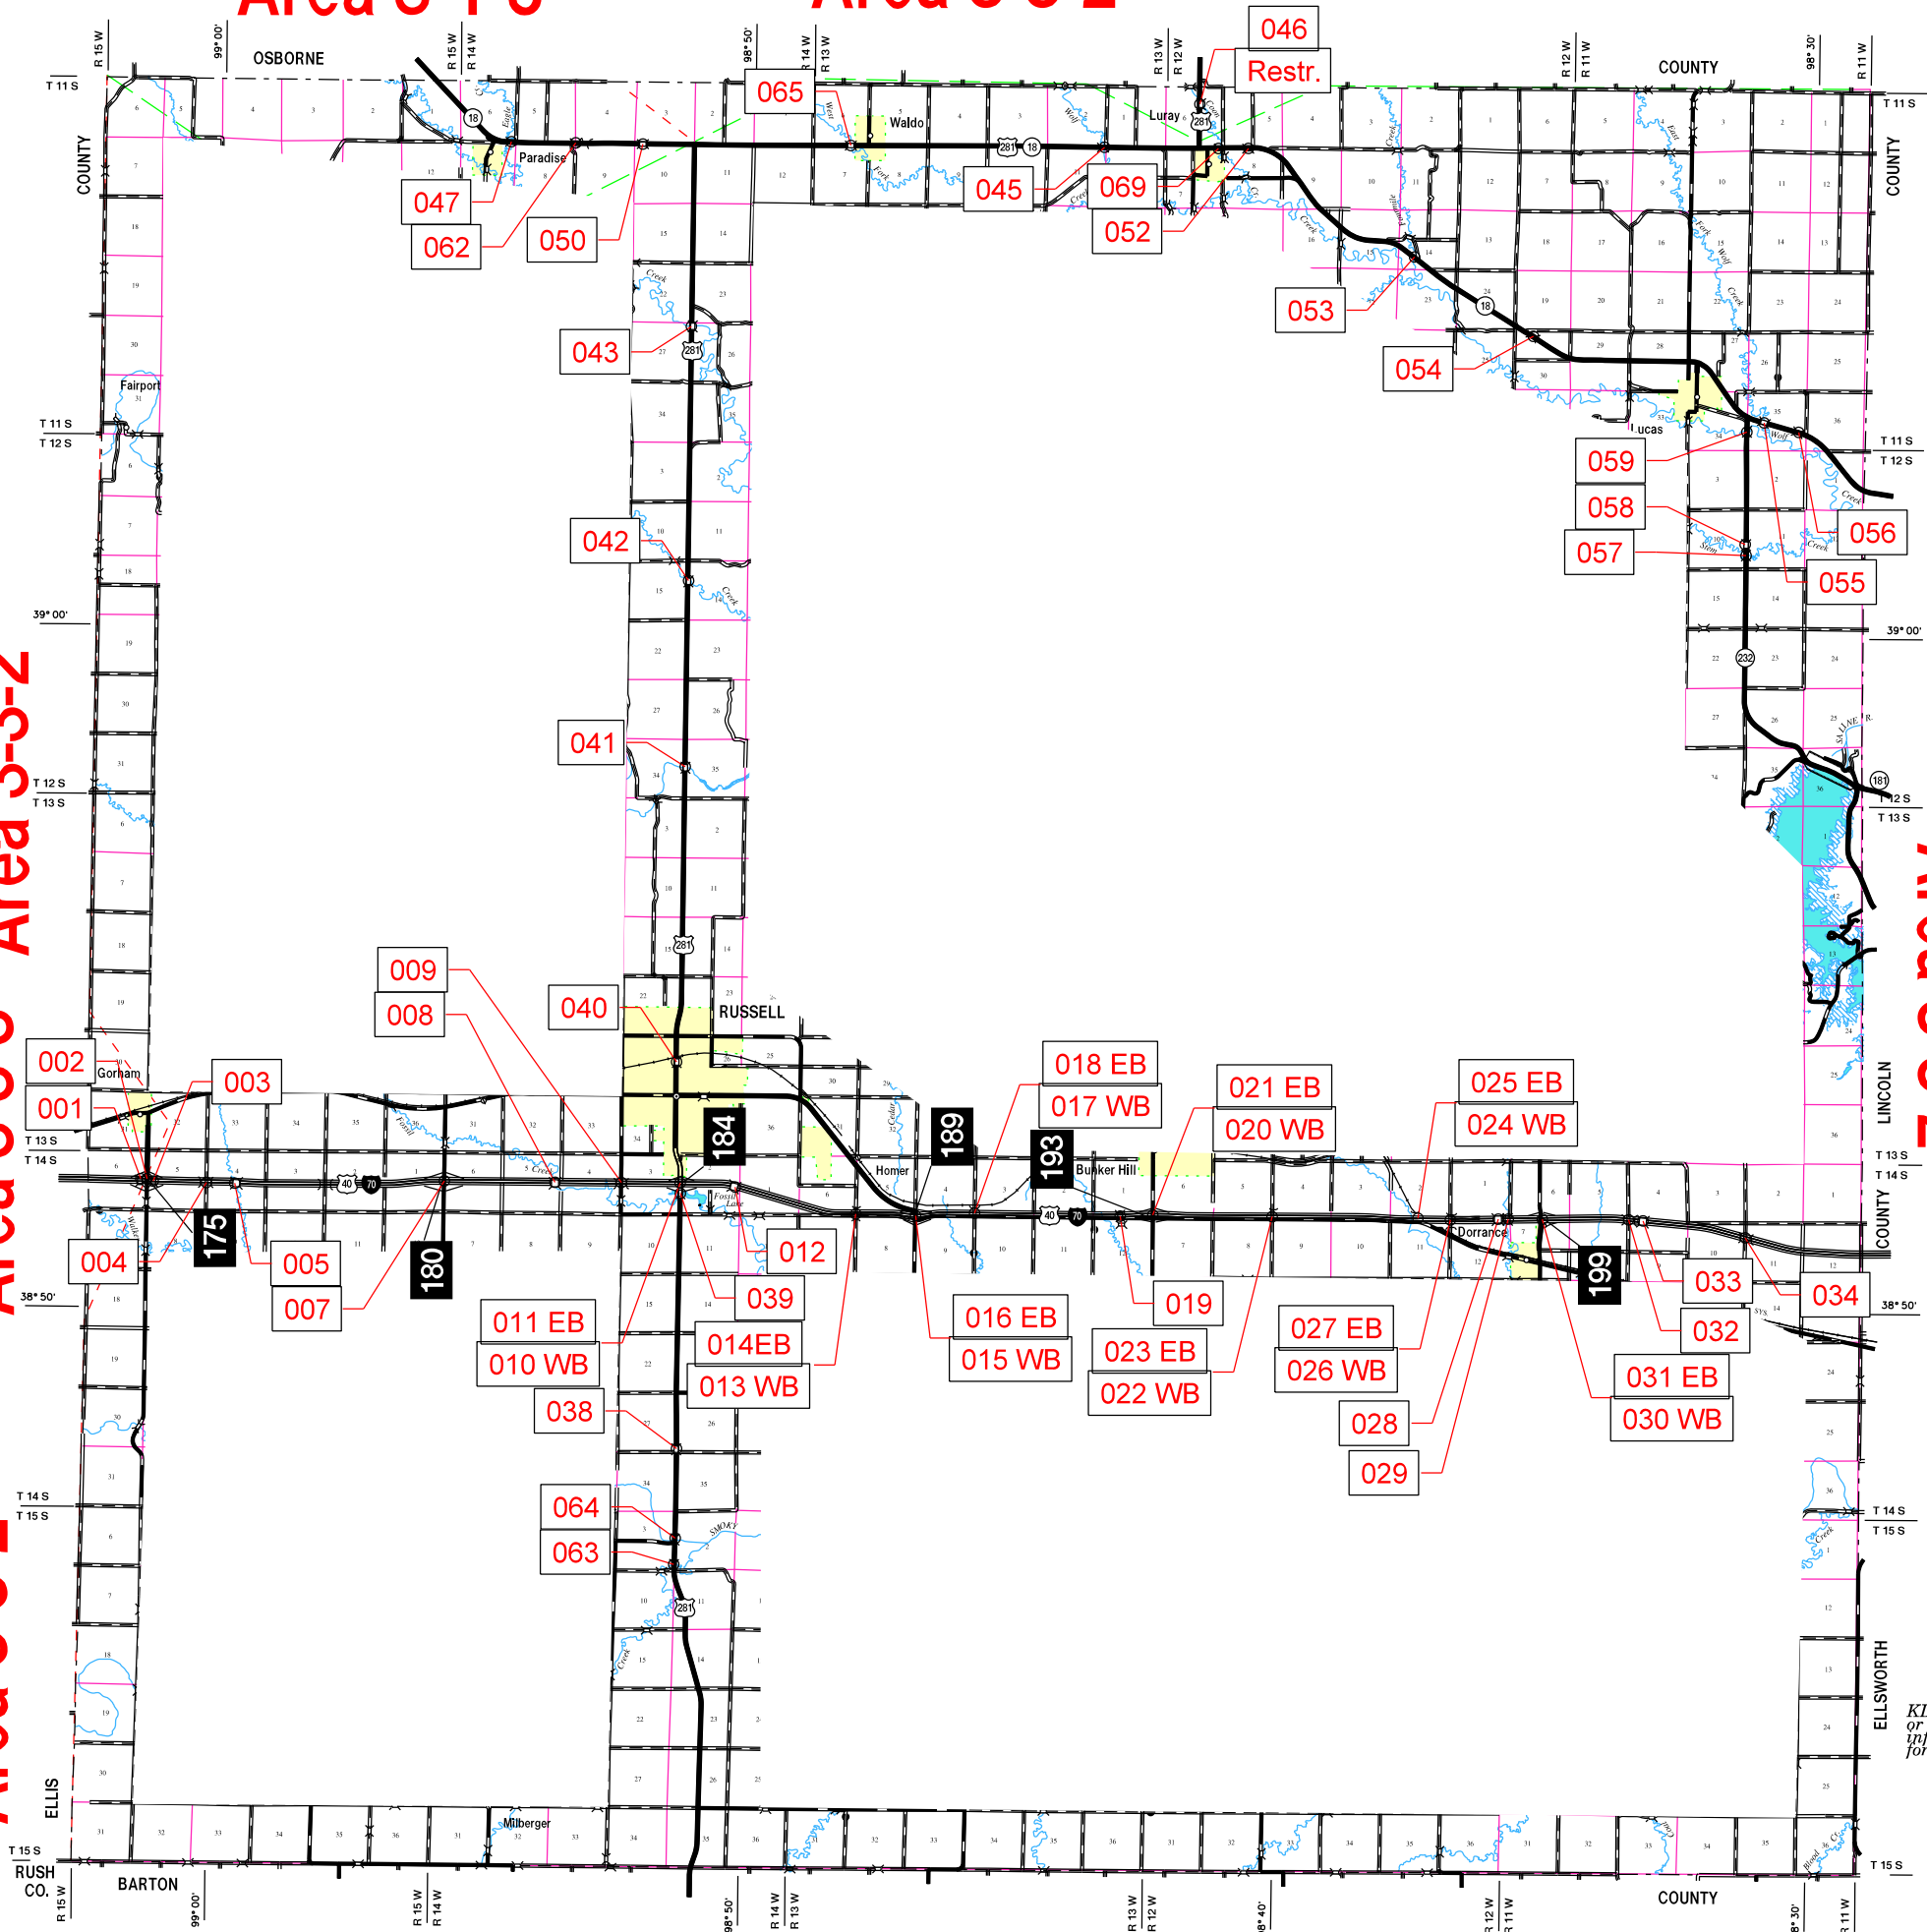

Area 3-1-5

Area 3-3-2

Area 3-3-3

Area 3-3-2

Sub Area Boundary

Area Boundary

DISTRICT BOUNDARY

KDOT makes no warranties, guarantees, or representations for accuracy of this information and assumes no liability for errors or omissions.

30 Dec 2021

3rd District

RUSSELL COUNTY 84

Area 3-3-2