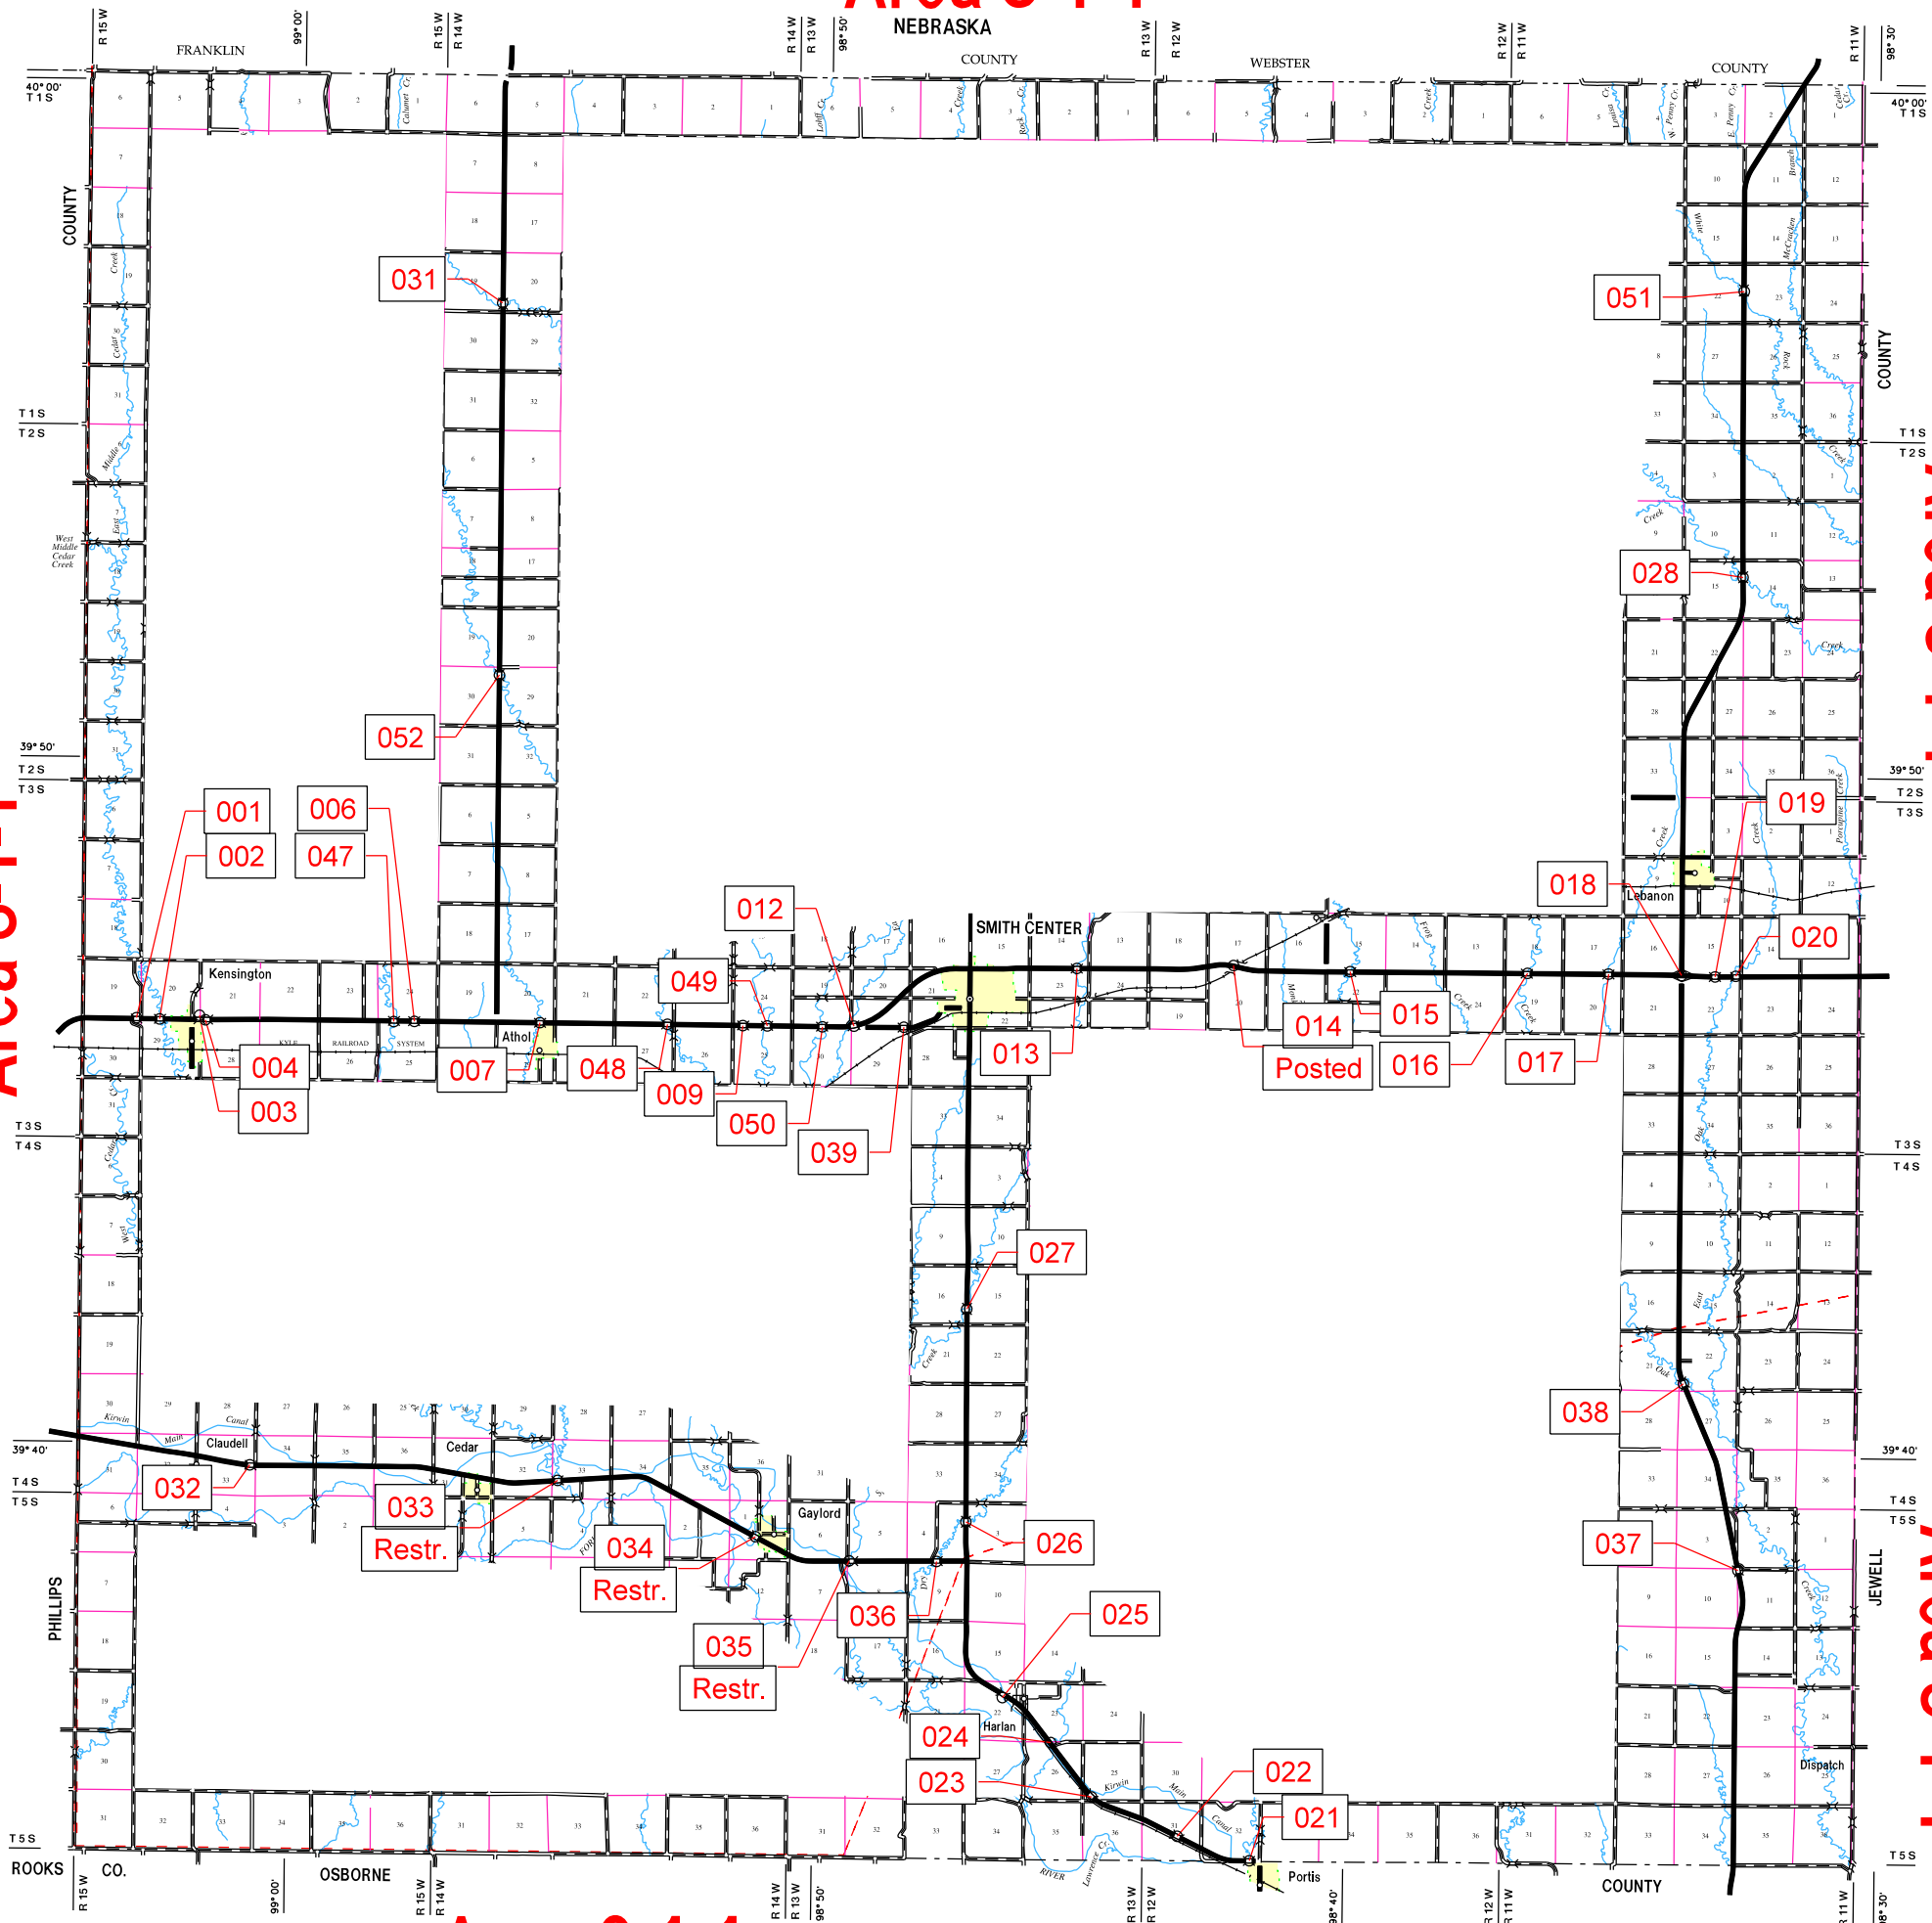

Area 3-1-1

Area 3-1-1

Area 3-1-1

Area 3-1-4

Sub Area Boundary

Area Boundary

DISTRICT BOUNDARY

KDOT makes no warranties, guarantees, or representations for accuracy of this information and assumes no liability for errors or omissions.

30 Dec 2021

3rd District
SMITH COUNTY 92

Area 3-1-1

Area 3-1-4