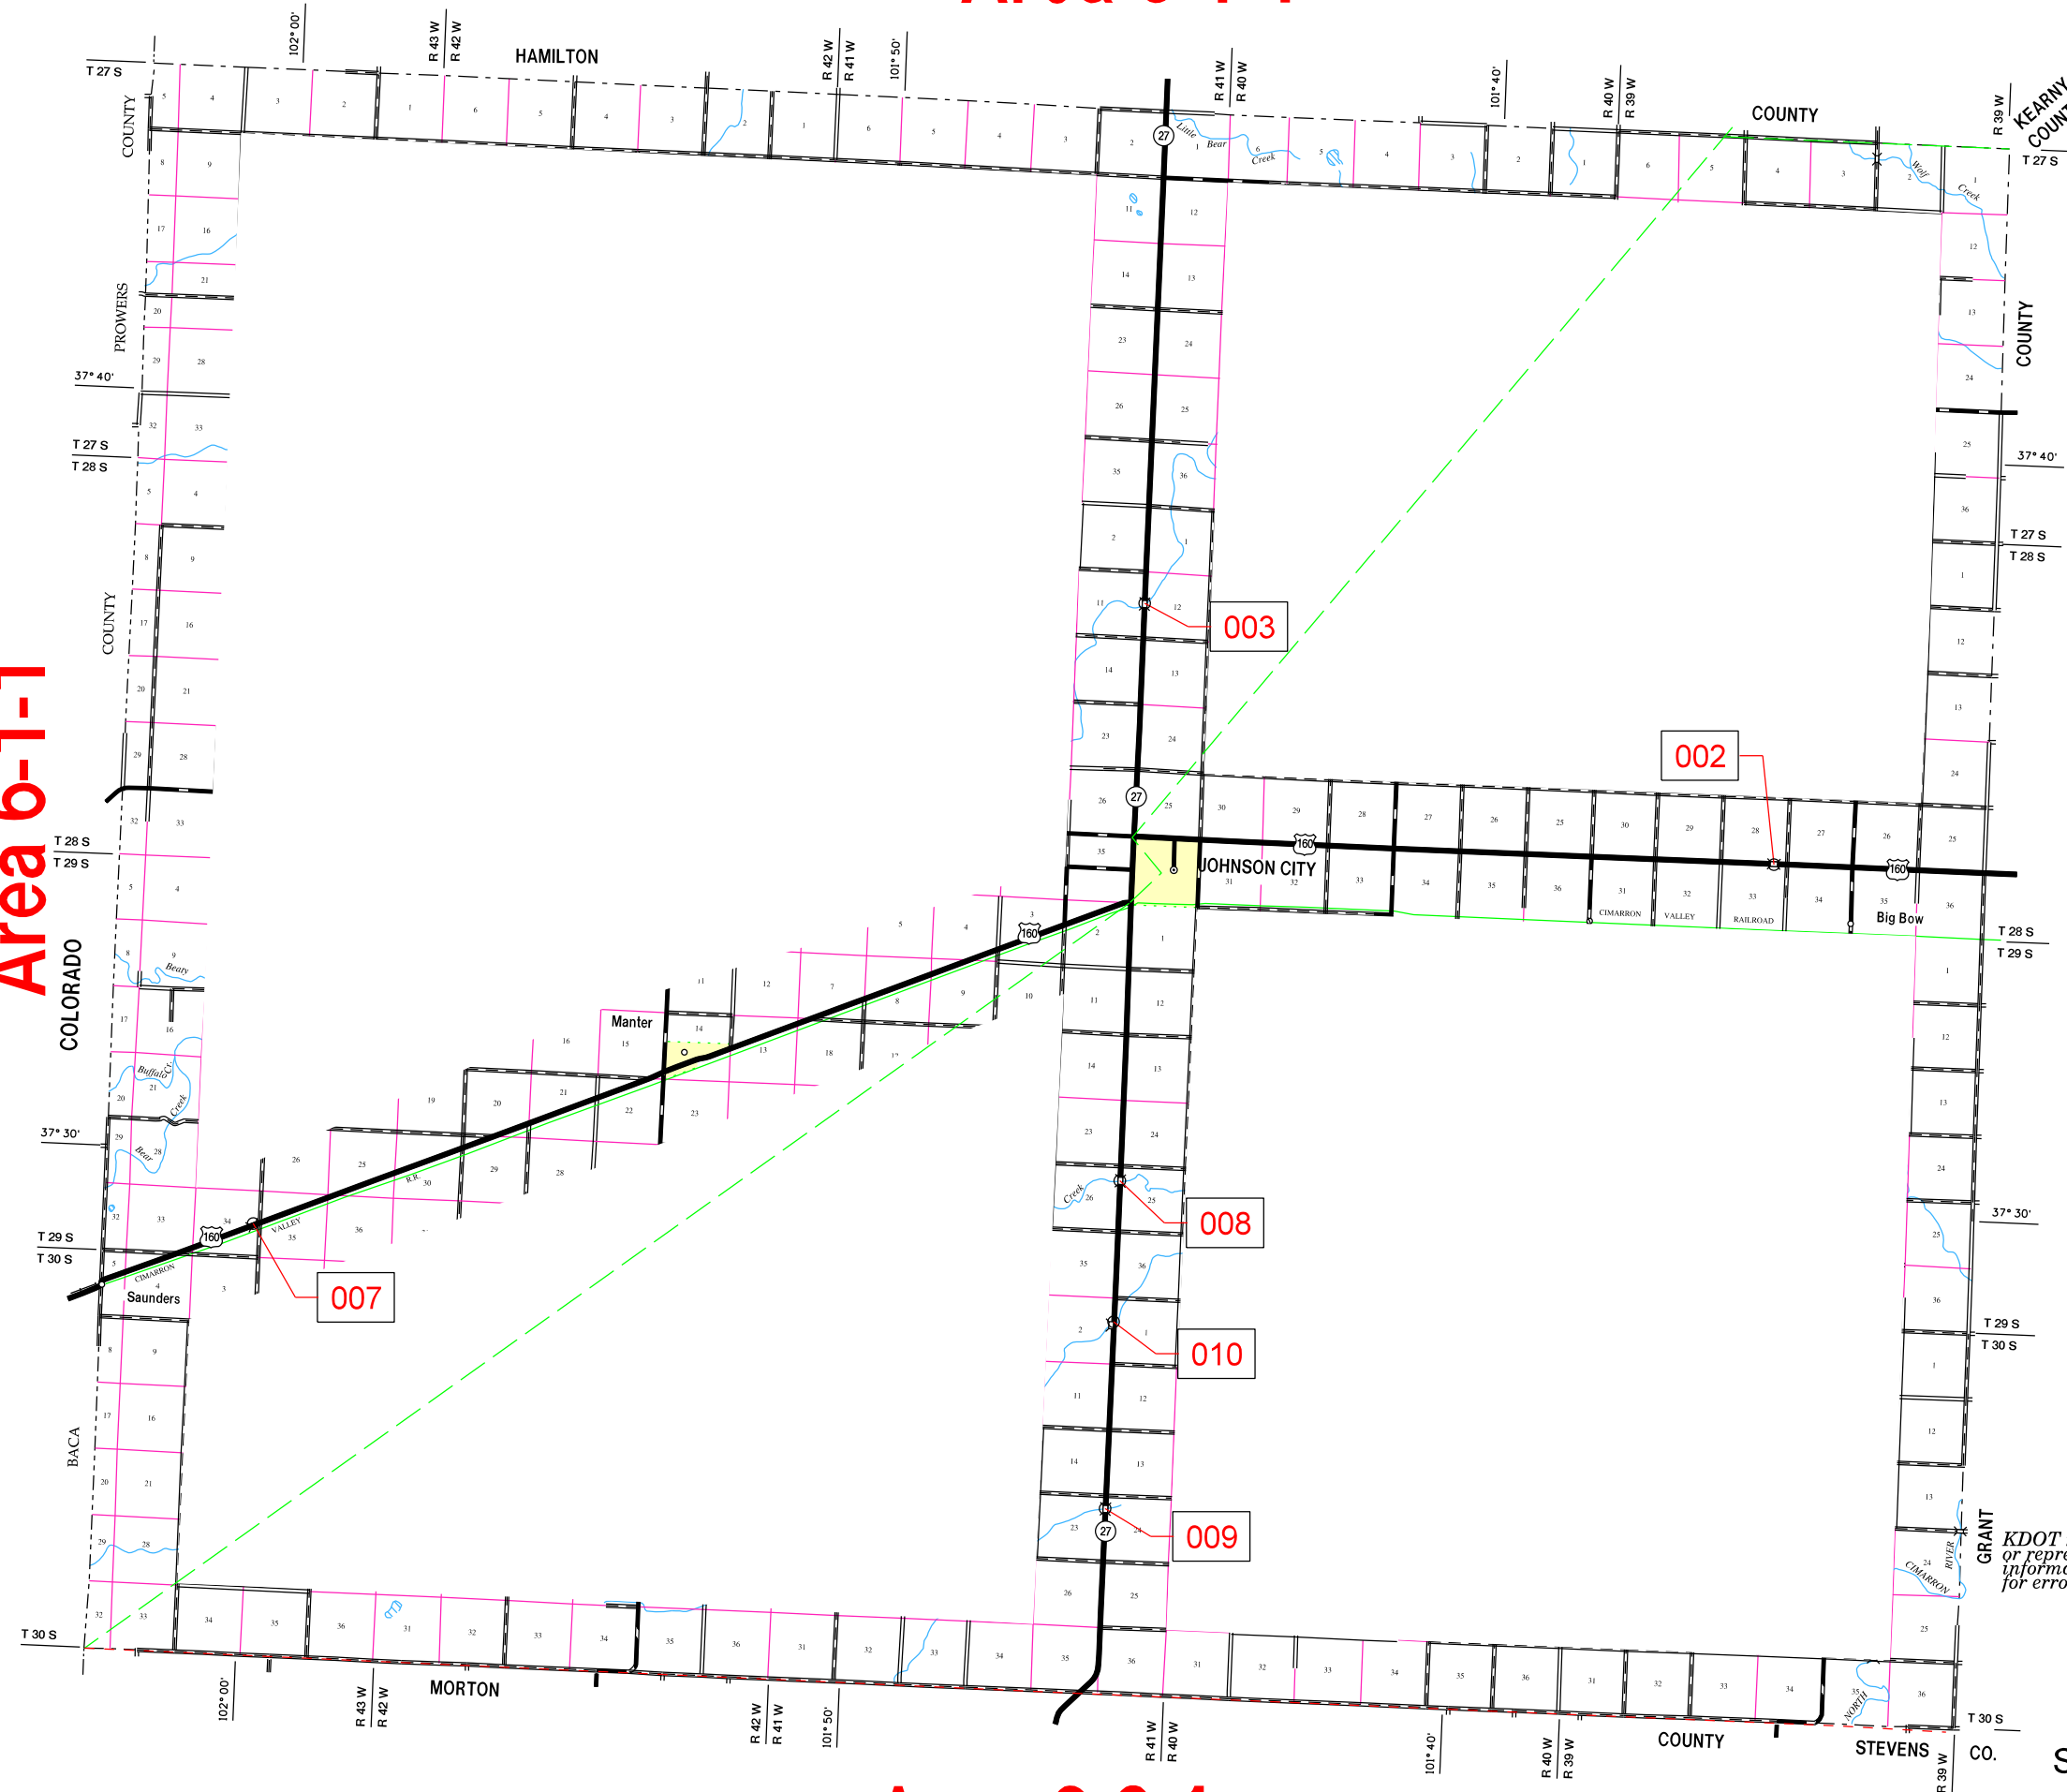

# Area 6-1-1

# Area 6-2-1

Sub Area Boundary

Area Boundary

*KDOT makes no warranties, guarantees, or representations for accuracy of this information and assumes no liability for errors or omissions.*

30 Dec 2021

6th District  
STANTON COUNTY 94

# Area 6-2-1