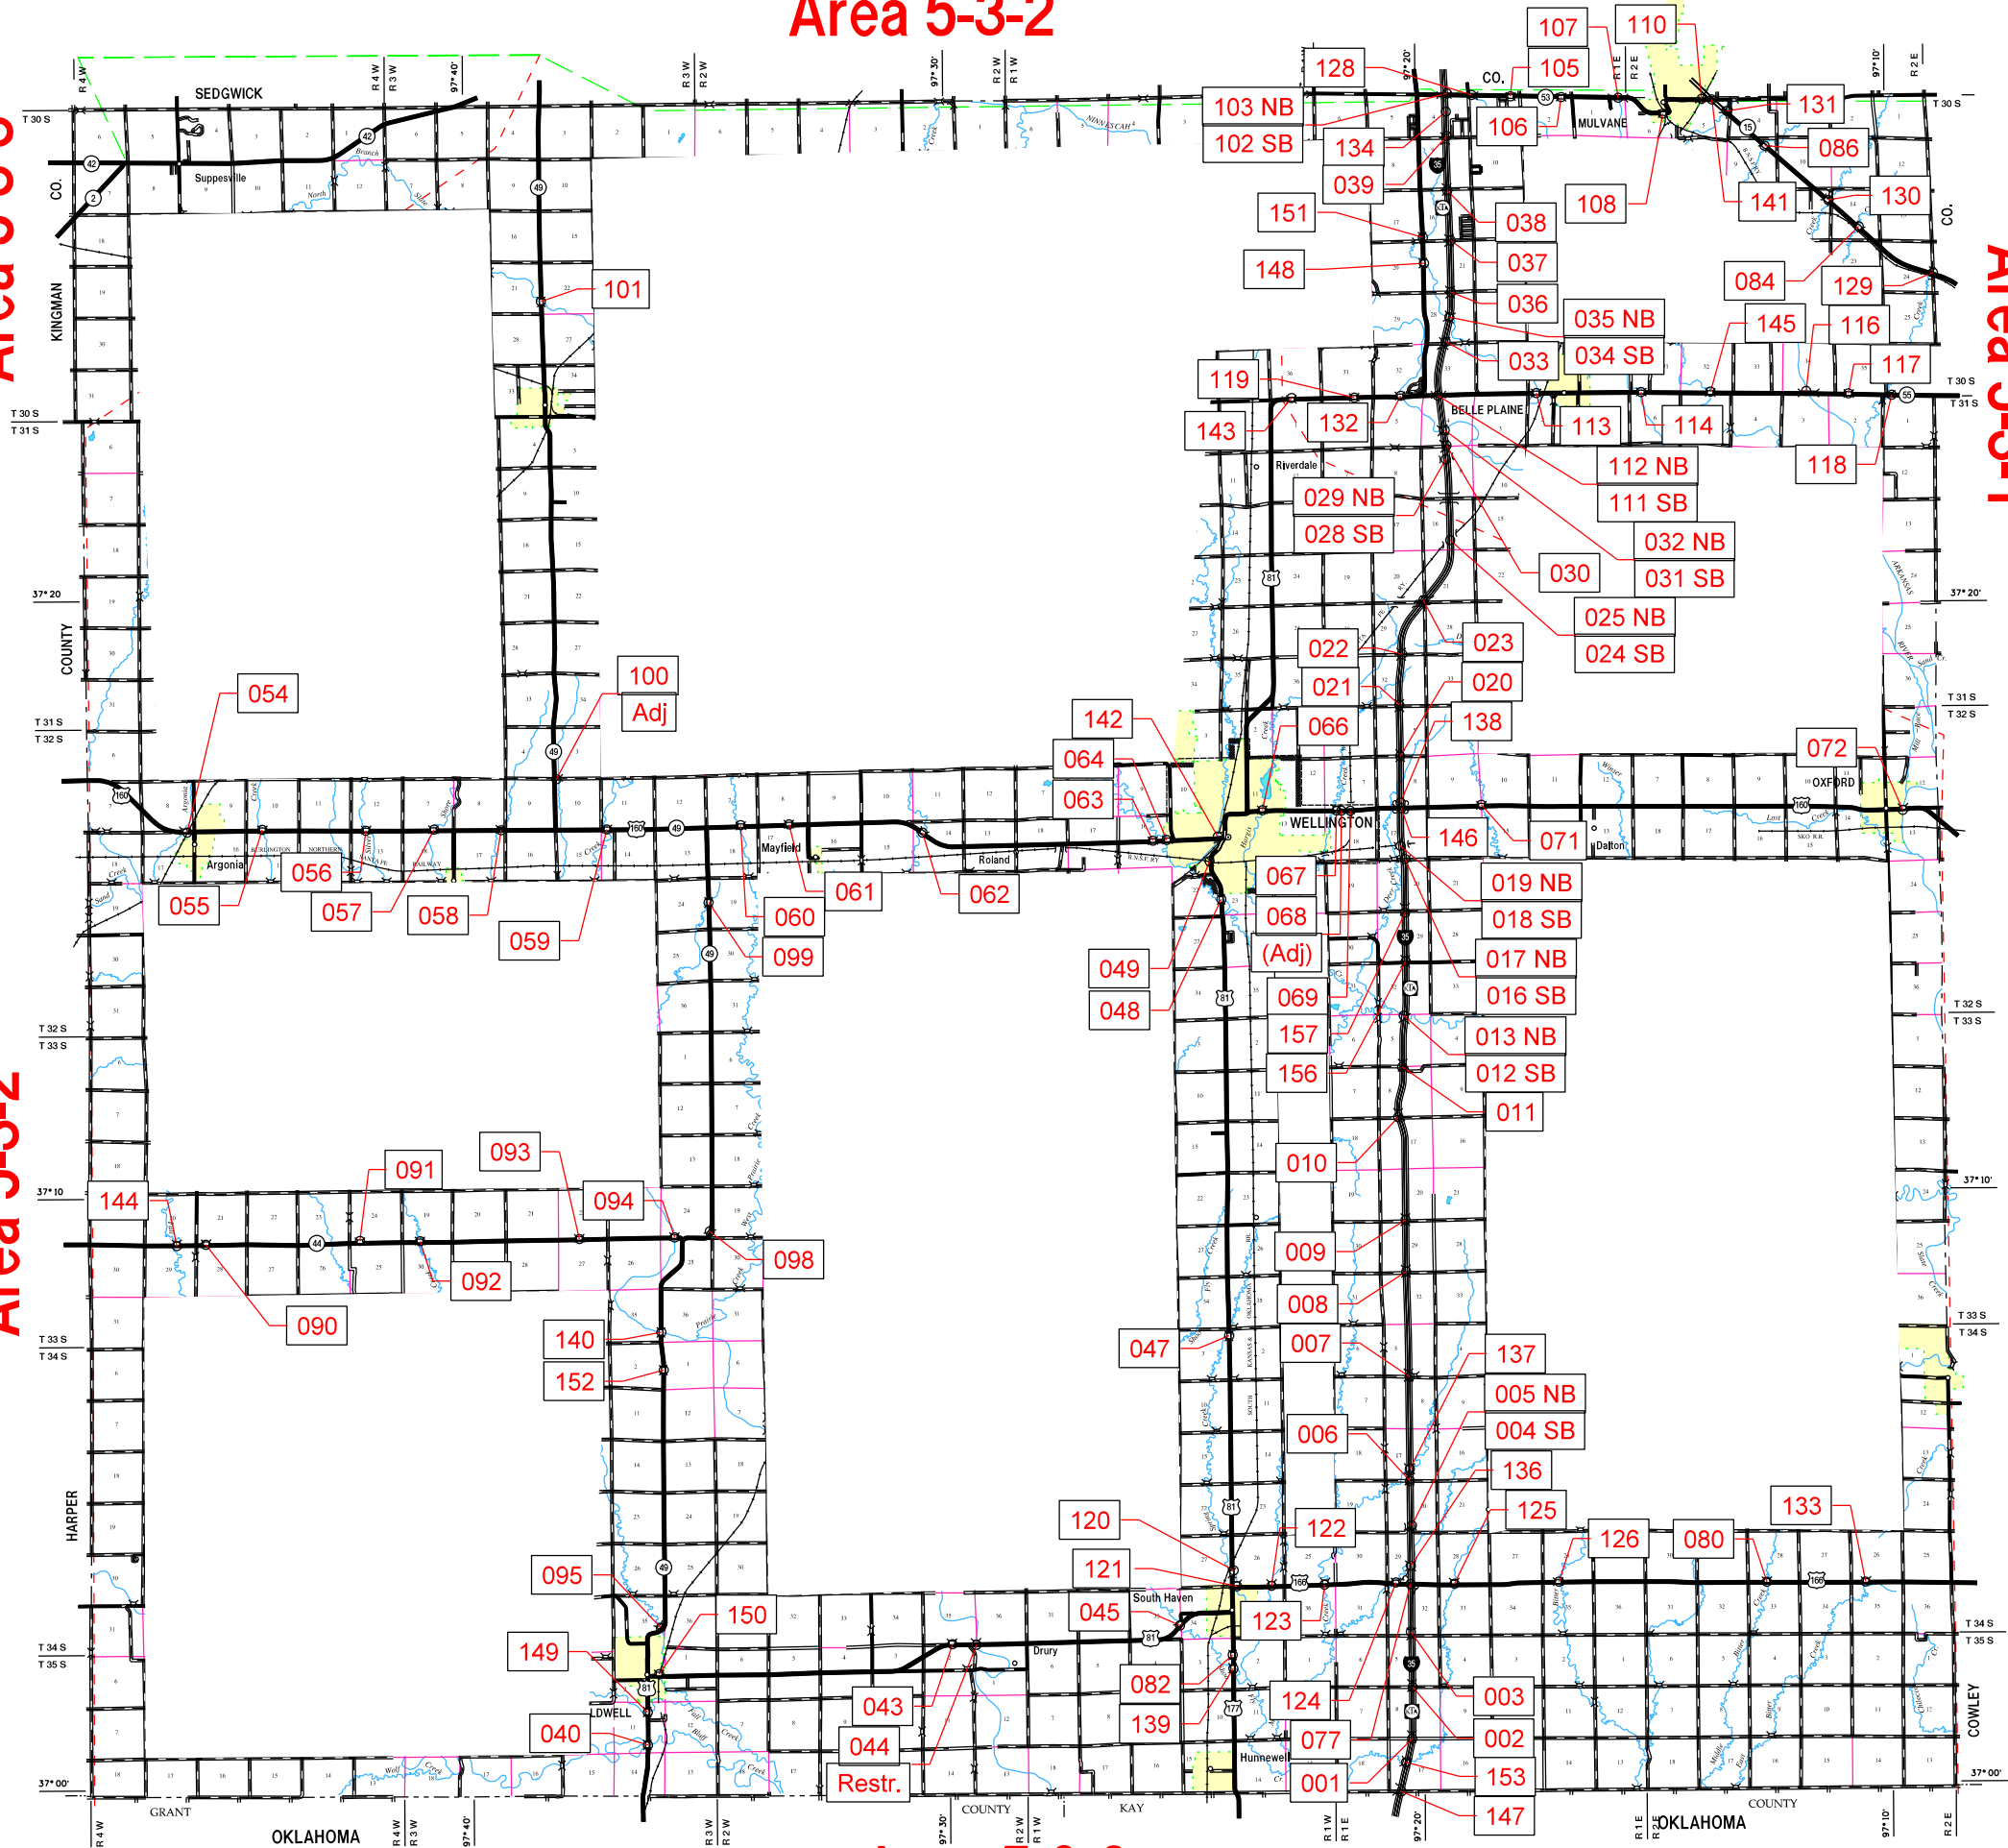

Area 5-3-3

Area 5-3-2

Area 5-3-2

Area 5-3-1

Area 5-3-1

Area 5-3-2

Sub Area Boundary
 Area Boundary
 DISTRICT BOUNDARY

KDOT makes no warranties, guarantees, or representations for accuracy of this information and assumes no liability for errors or omissions.

30 Dec 2021
 5th District
 SUMNER COUNTY 96

Area 5-3-2