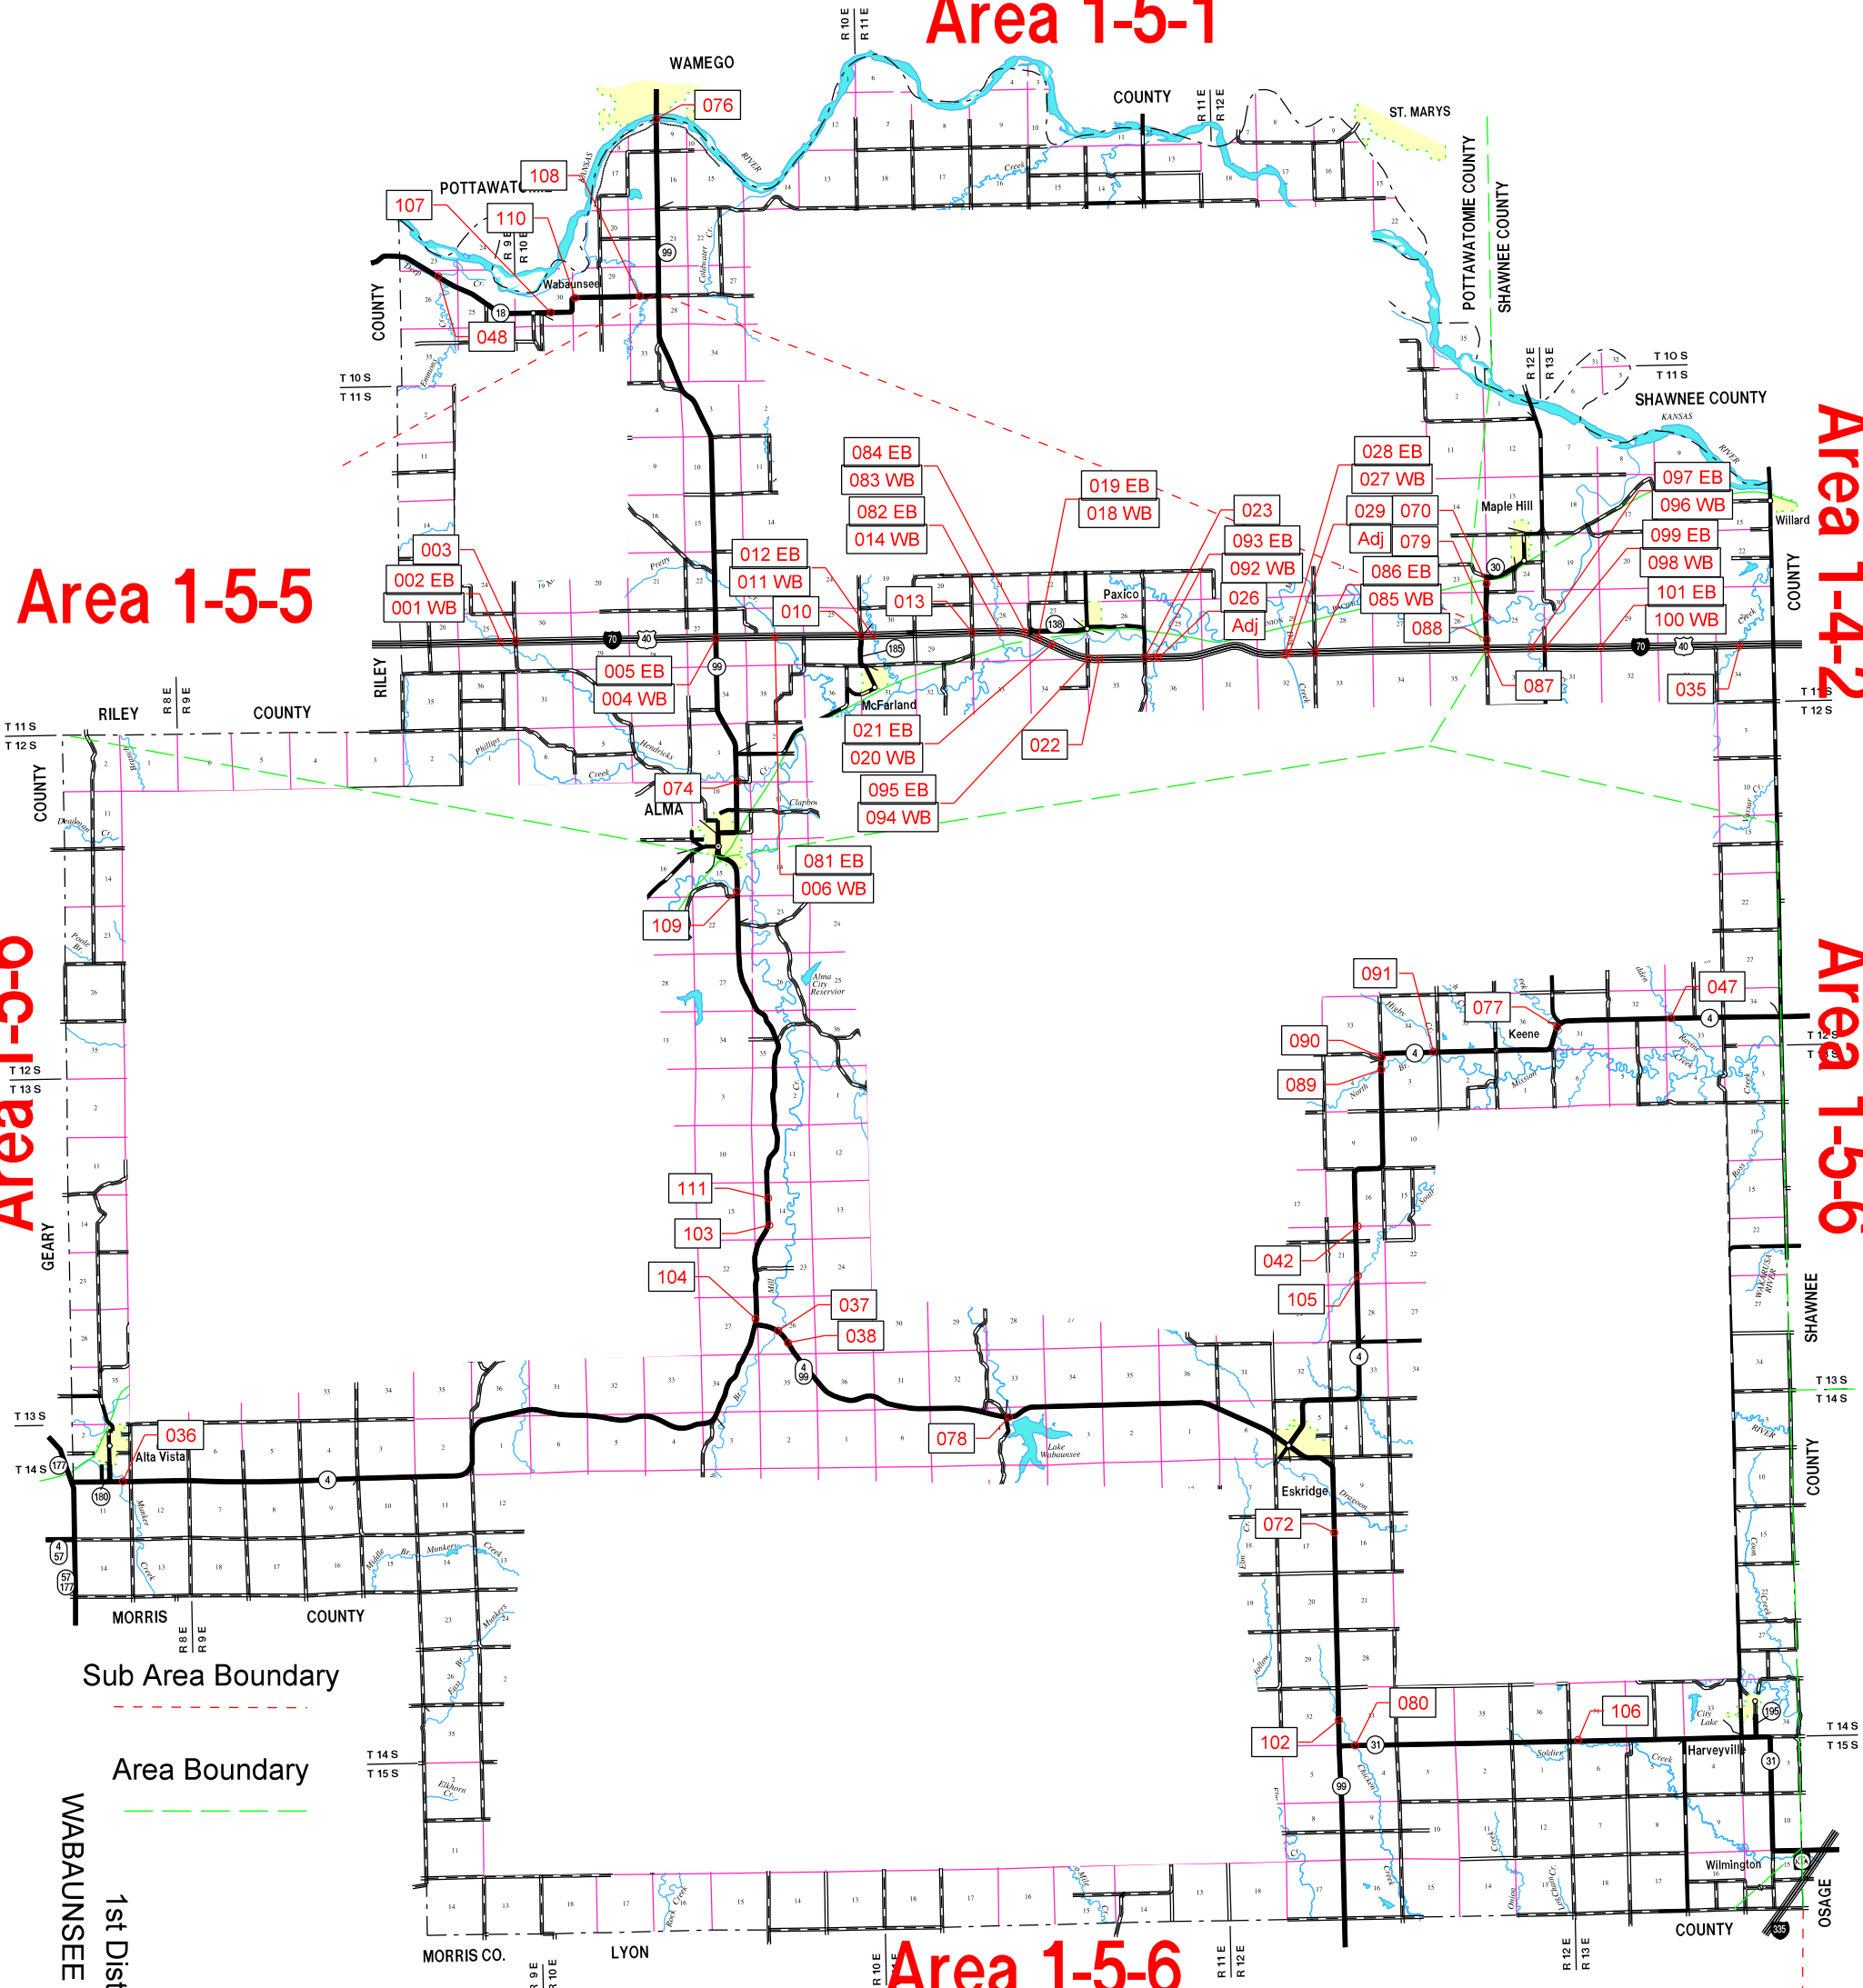

Area 1-5-1

Area 1-5-5

Area 1-4-2

Area 1-5-6

Area 1-5-6

Sub Area Boundary

Area Boundary

WABAUNSEE COUNTY 99
1st District

KDOT makes no warranties, guarantees, or representations for accuracy of this information and assumes no liability for errors or omissions.

1st District
WABAUNSEE COUNTY 99

30 Dec 2021