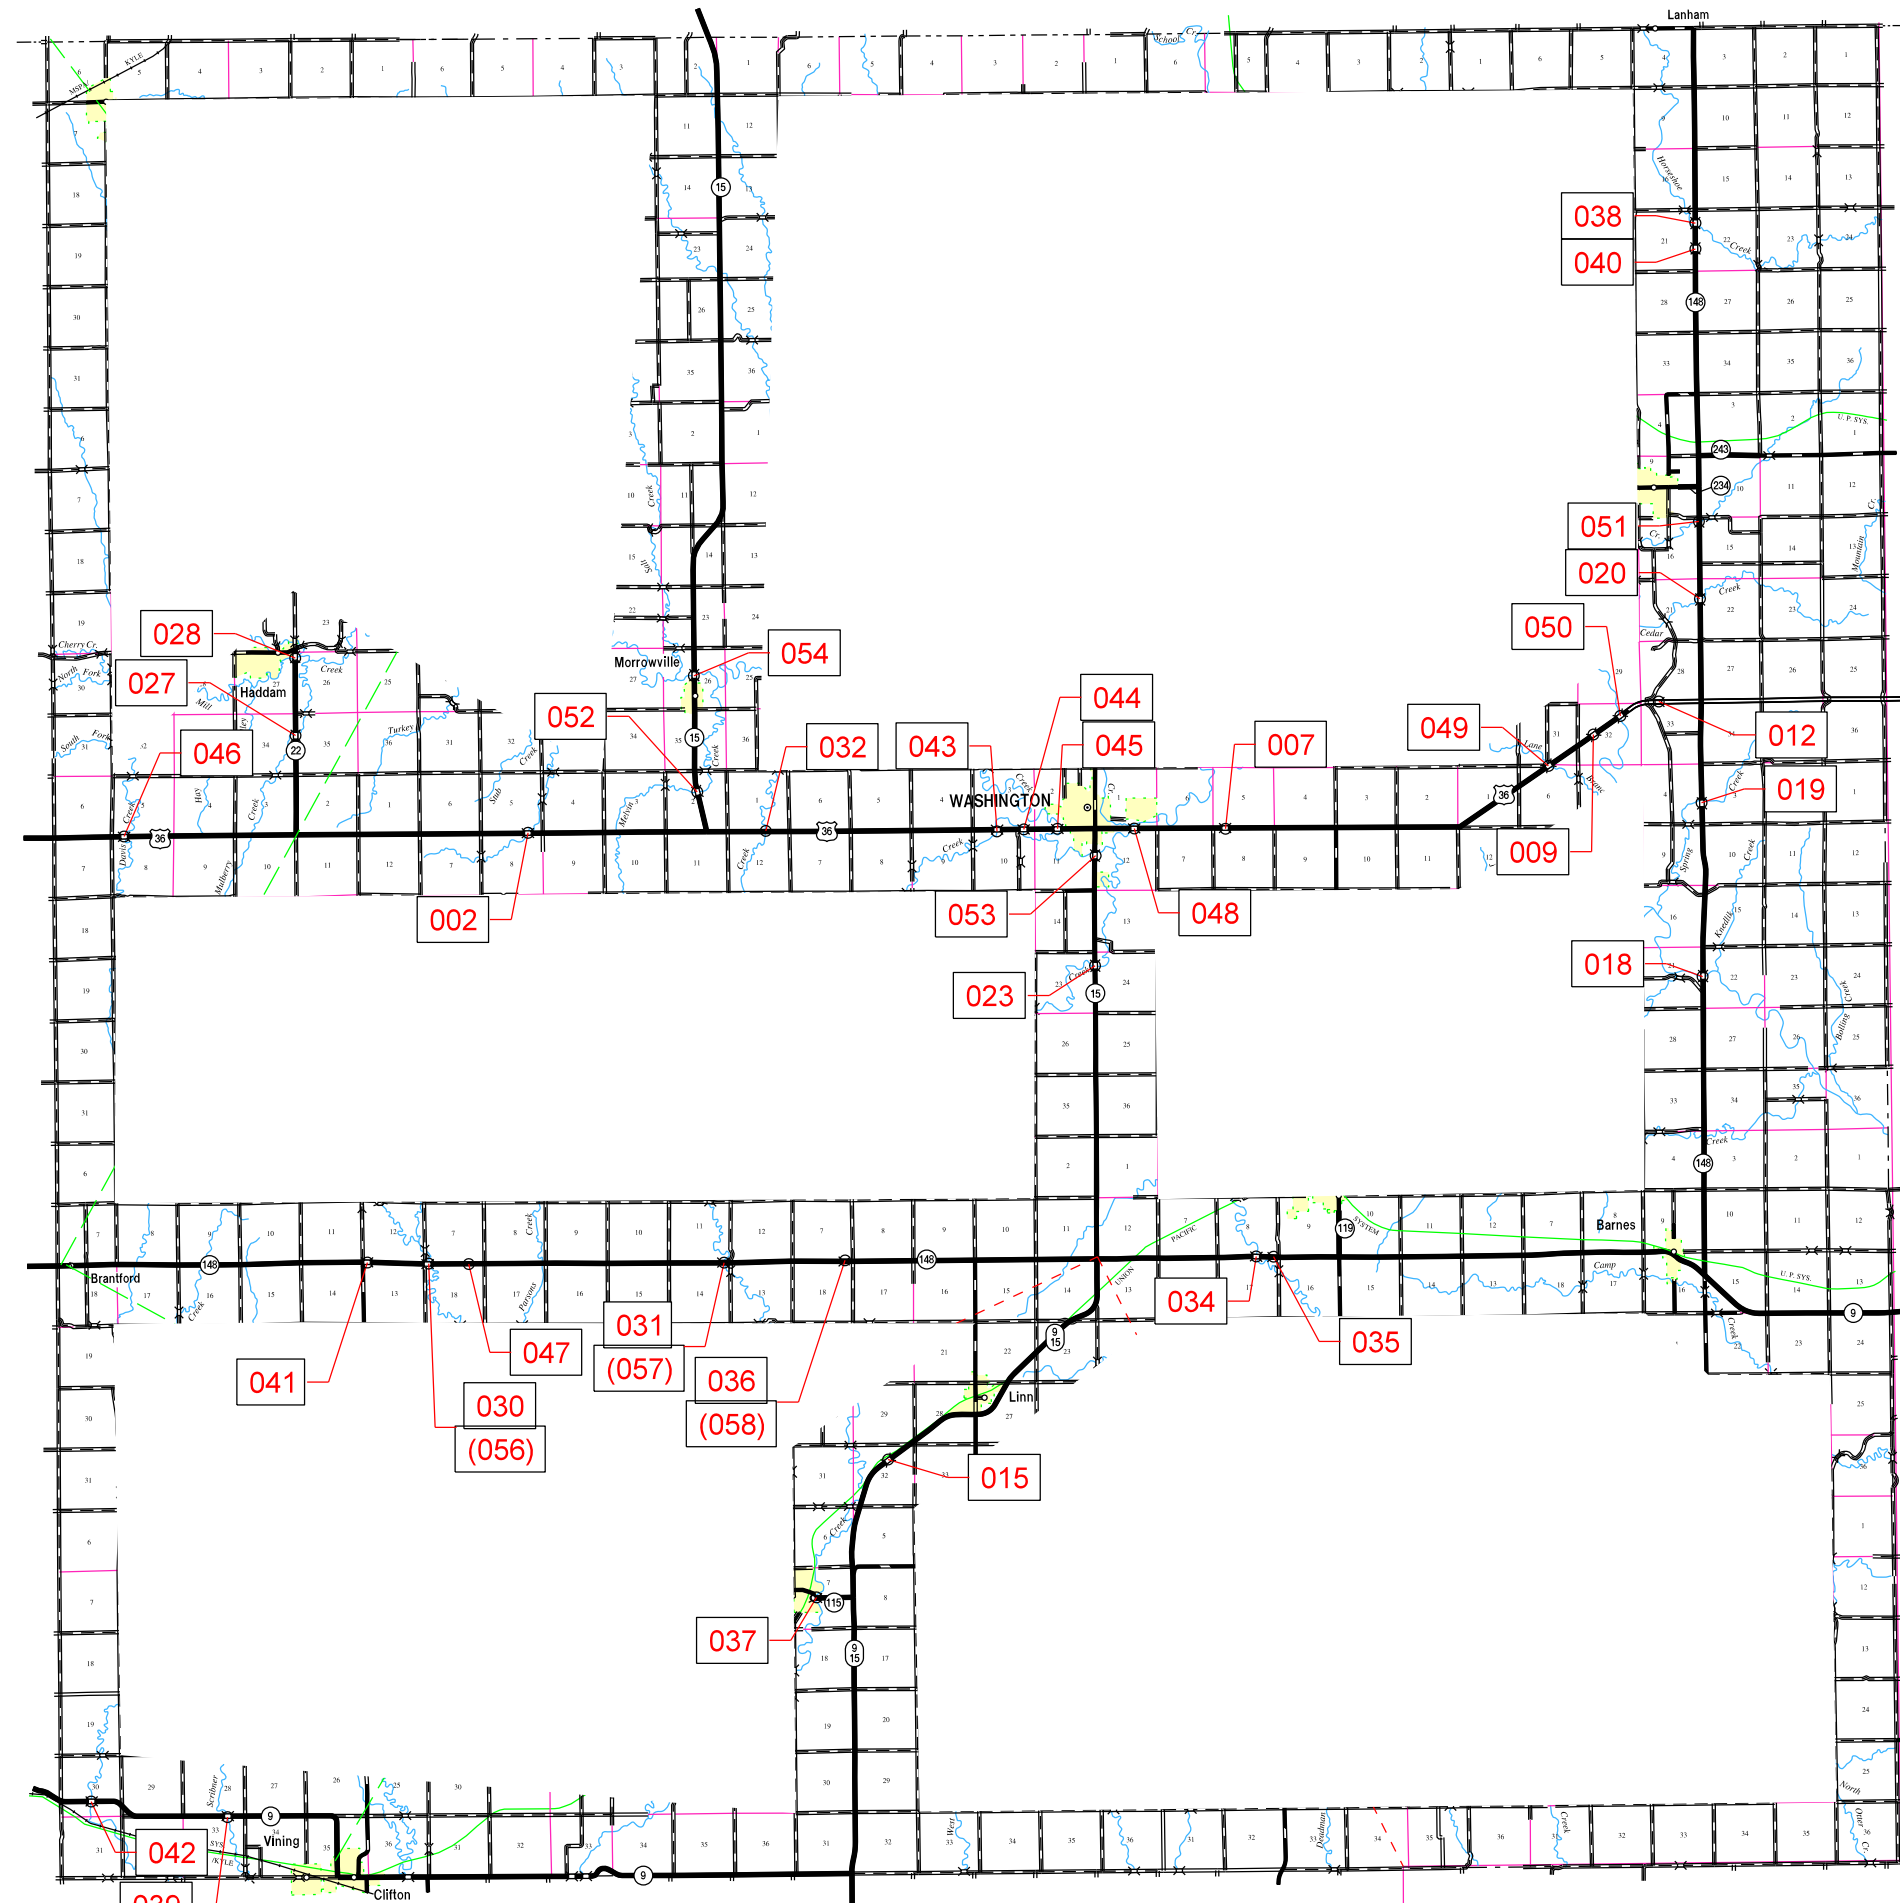

Area 2-1-1

Area 2-2-2

Area 2-2-4

Area 2-1-1

Sub Area Boundary

Area Boundary

DISTRICT BOUNDARY

KDOT makes no warranties, guarantees, or representations for accuracy of this information and assumes no liability for errors or omissions.

2nd District
WASHINGTON COUNTY 101
30 Dec 2021

Area 2-1-2

Area 2-1-1