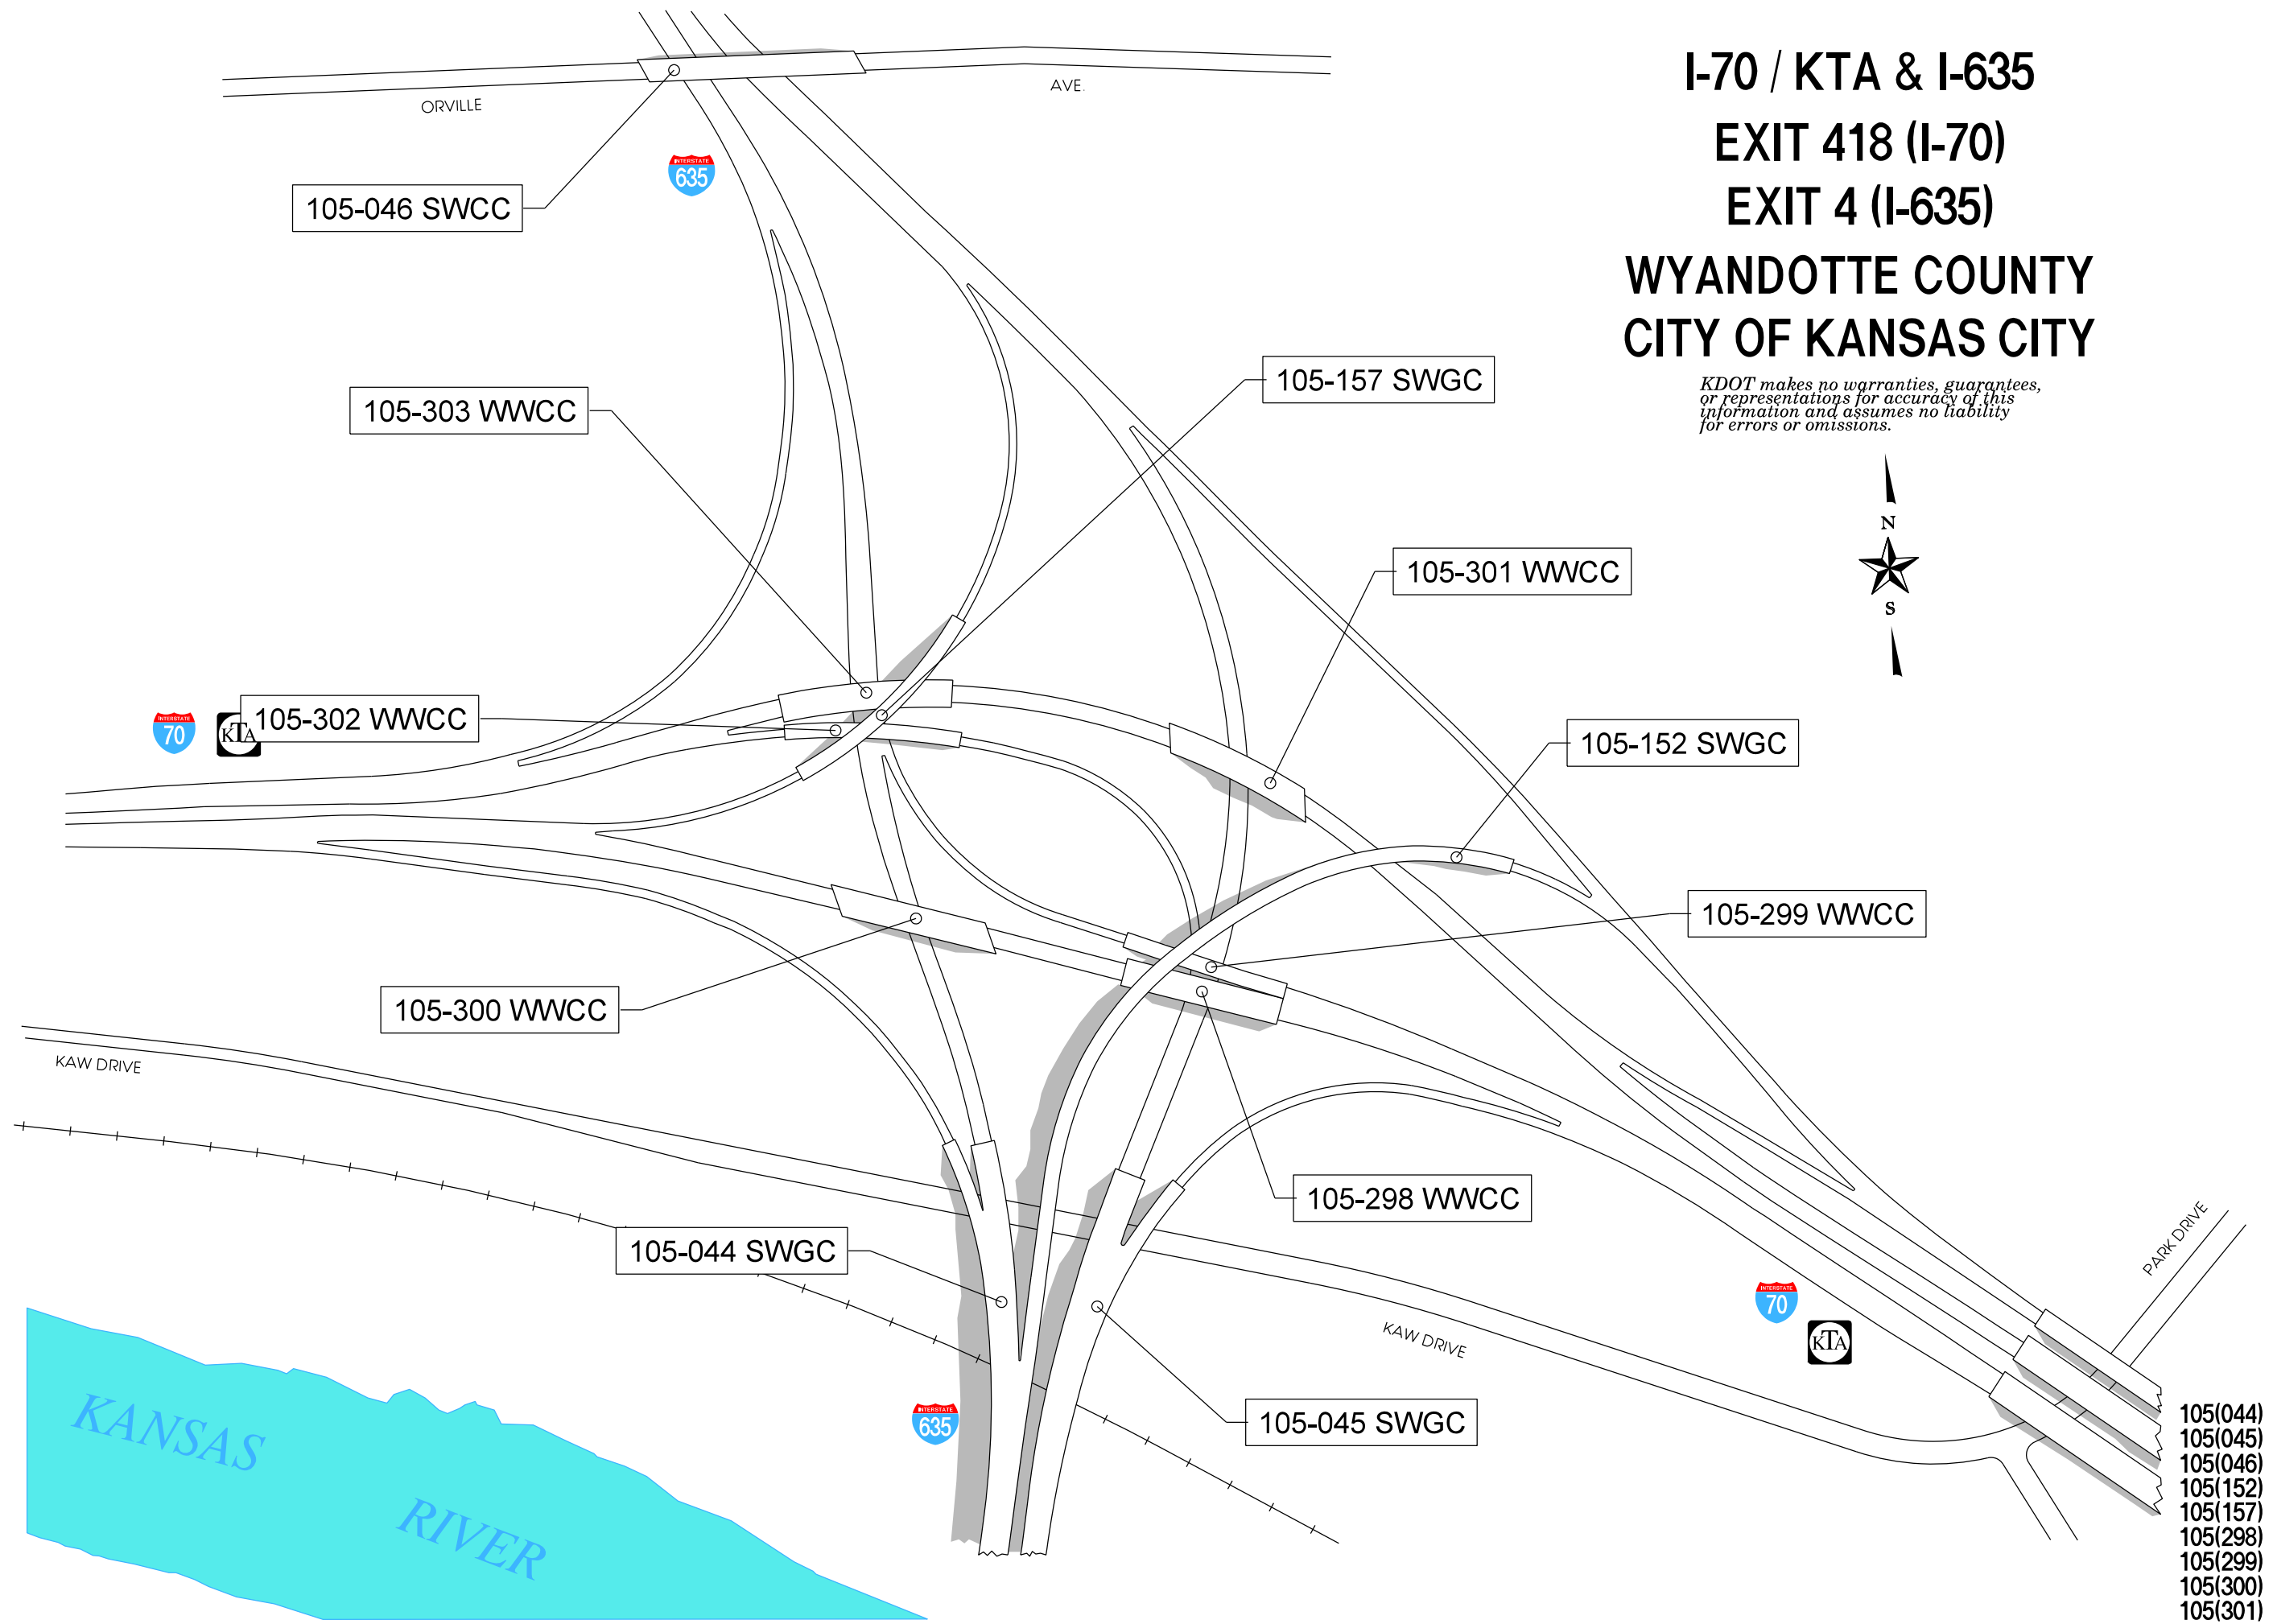

I-70 / KTA & I-635 EXIT 418 (I-70) EXIT 4 (I-635) WYANDOTTE COUNTY CITY OF KANSAS CITY

KDOT makes no warranties, guarantees, or representations for accuracy of this information and assumes no liability for errors or omissions.

105-046 SWCC

105-303 WWCC

105-157 SWGC

105-301 WWCC

105-302 WWCC

105-152 SWGC

105-299 WWCC

105-300 WWCC

105-298 WWCC

105-044 SWGC

105-045 SWGC

- 105(044)
- 105(045)
- 105(046)
- 105(152)
- 105(157)
- 105(298)
- 105(299)
- 105(300)
- 105(301)
- 105(302)
- 105(303)