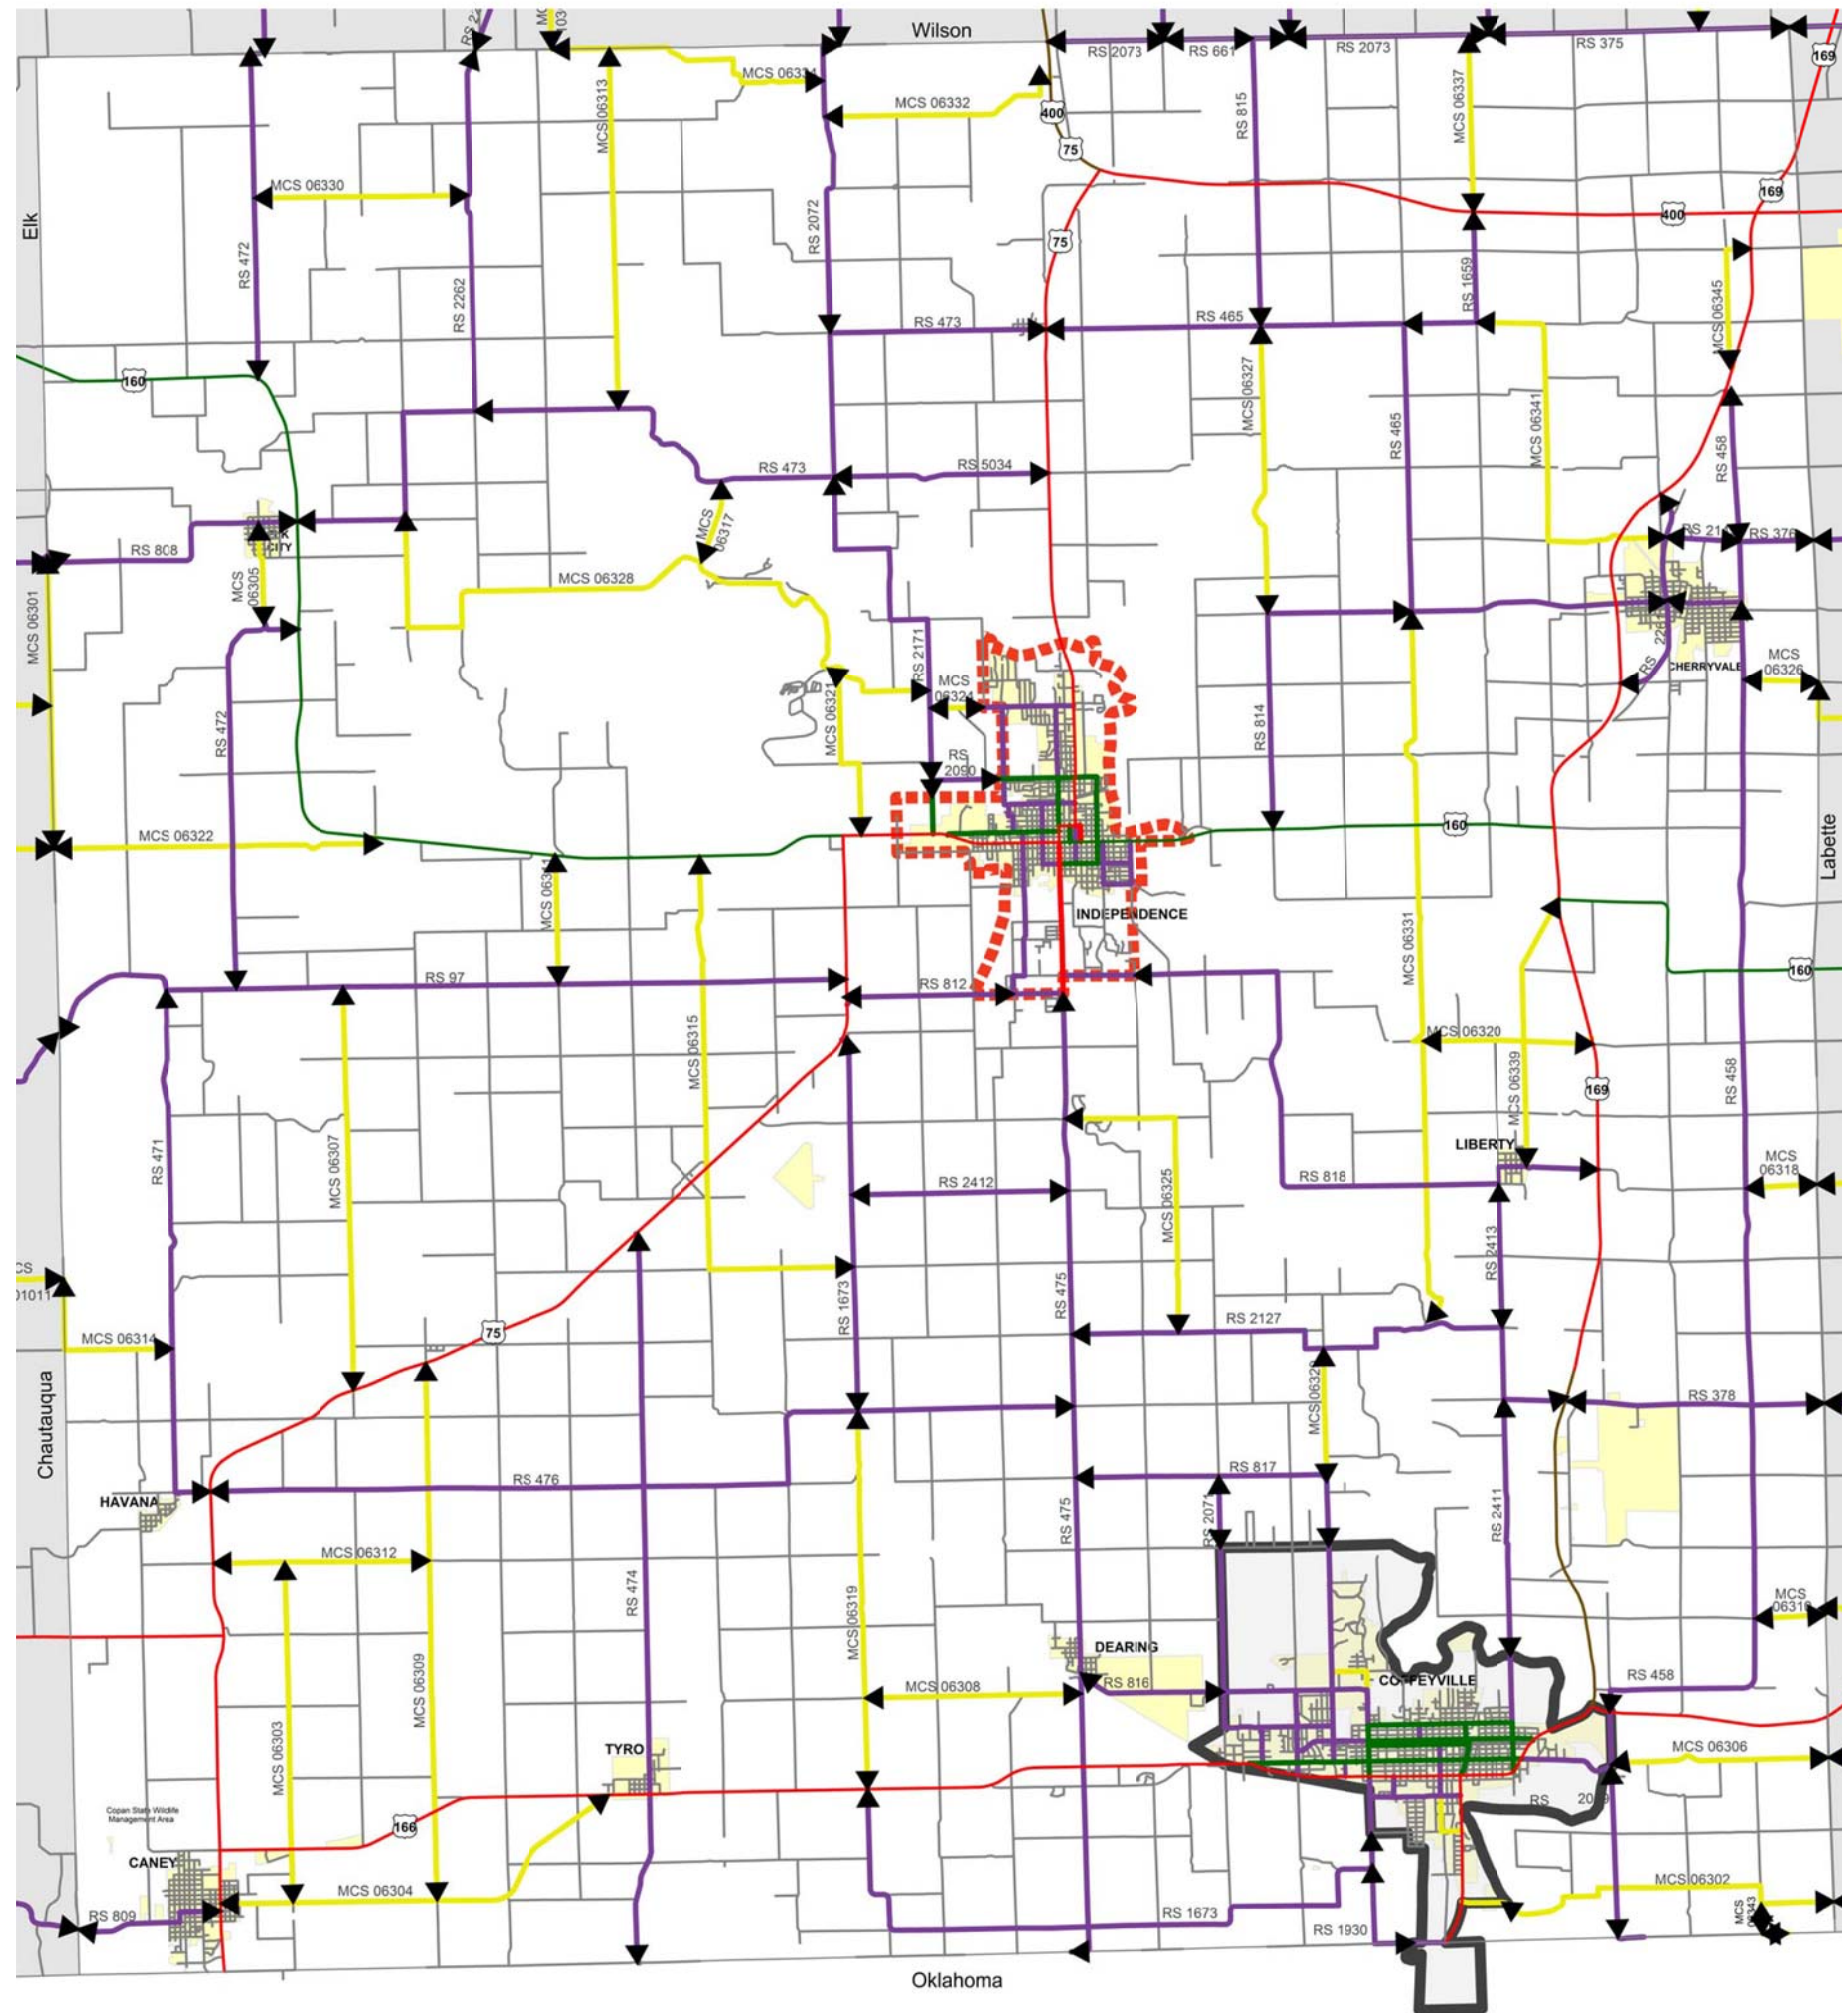

Montgomery County

FUNCTIONAL CLASSIFICATION
5 - 10 YEAR FUTURE

-  Interstate
-  Other Freeway/Expressway
-  Other Principal Arterial
-  Minor Arterial
-  Major Collector
-  Minor Collector
-  Local Road
-  City Limits
-  Urban Boundaries
-  Proposed Urban Boundary
-  Wildlife Area

COUNTY APPROVAL 07-23-03
F.H.W.A. APPROVAL 11-07-03

Functional Classification
Map of
Montgomery County 63

KANSAS
PREPARED BY THE
KANSAS DEPARTMENT OF TRANSPORTATION
BUREAU OF TRANSPORTATION PLANNING
IN COOPERATION WITH THE
U. S. DEPARTMENT OF TRANSPORTATION
FEDERAL HIGHWAY ADMINISTRATION