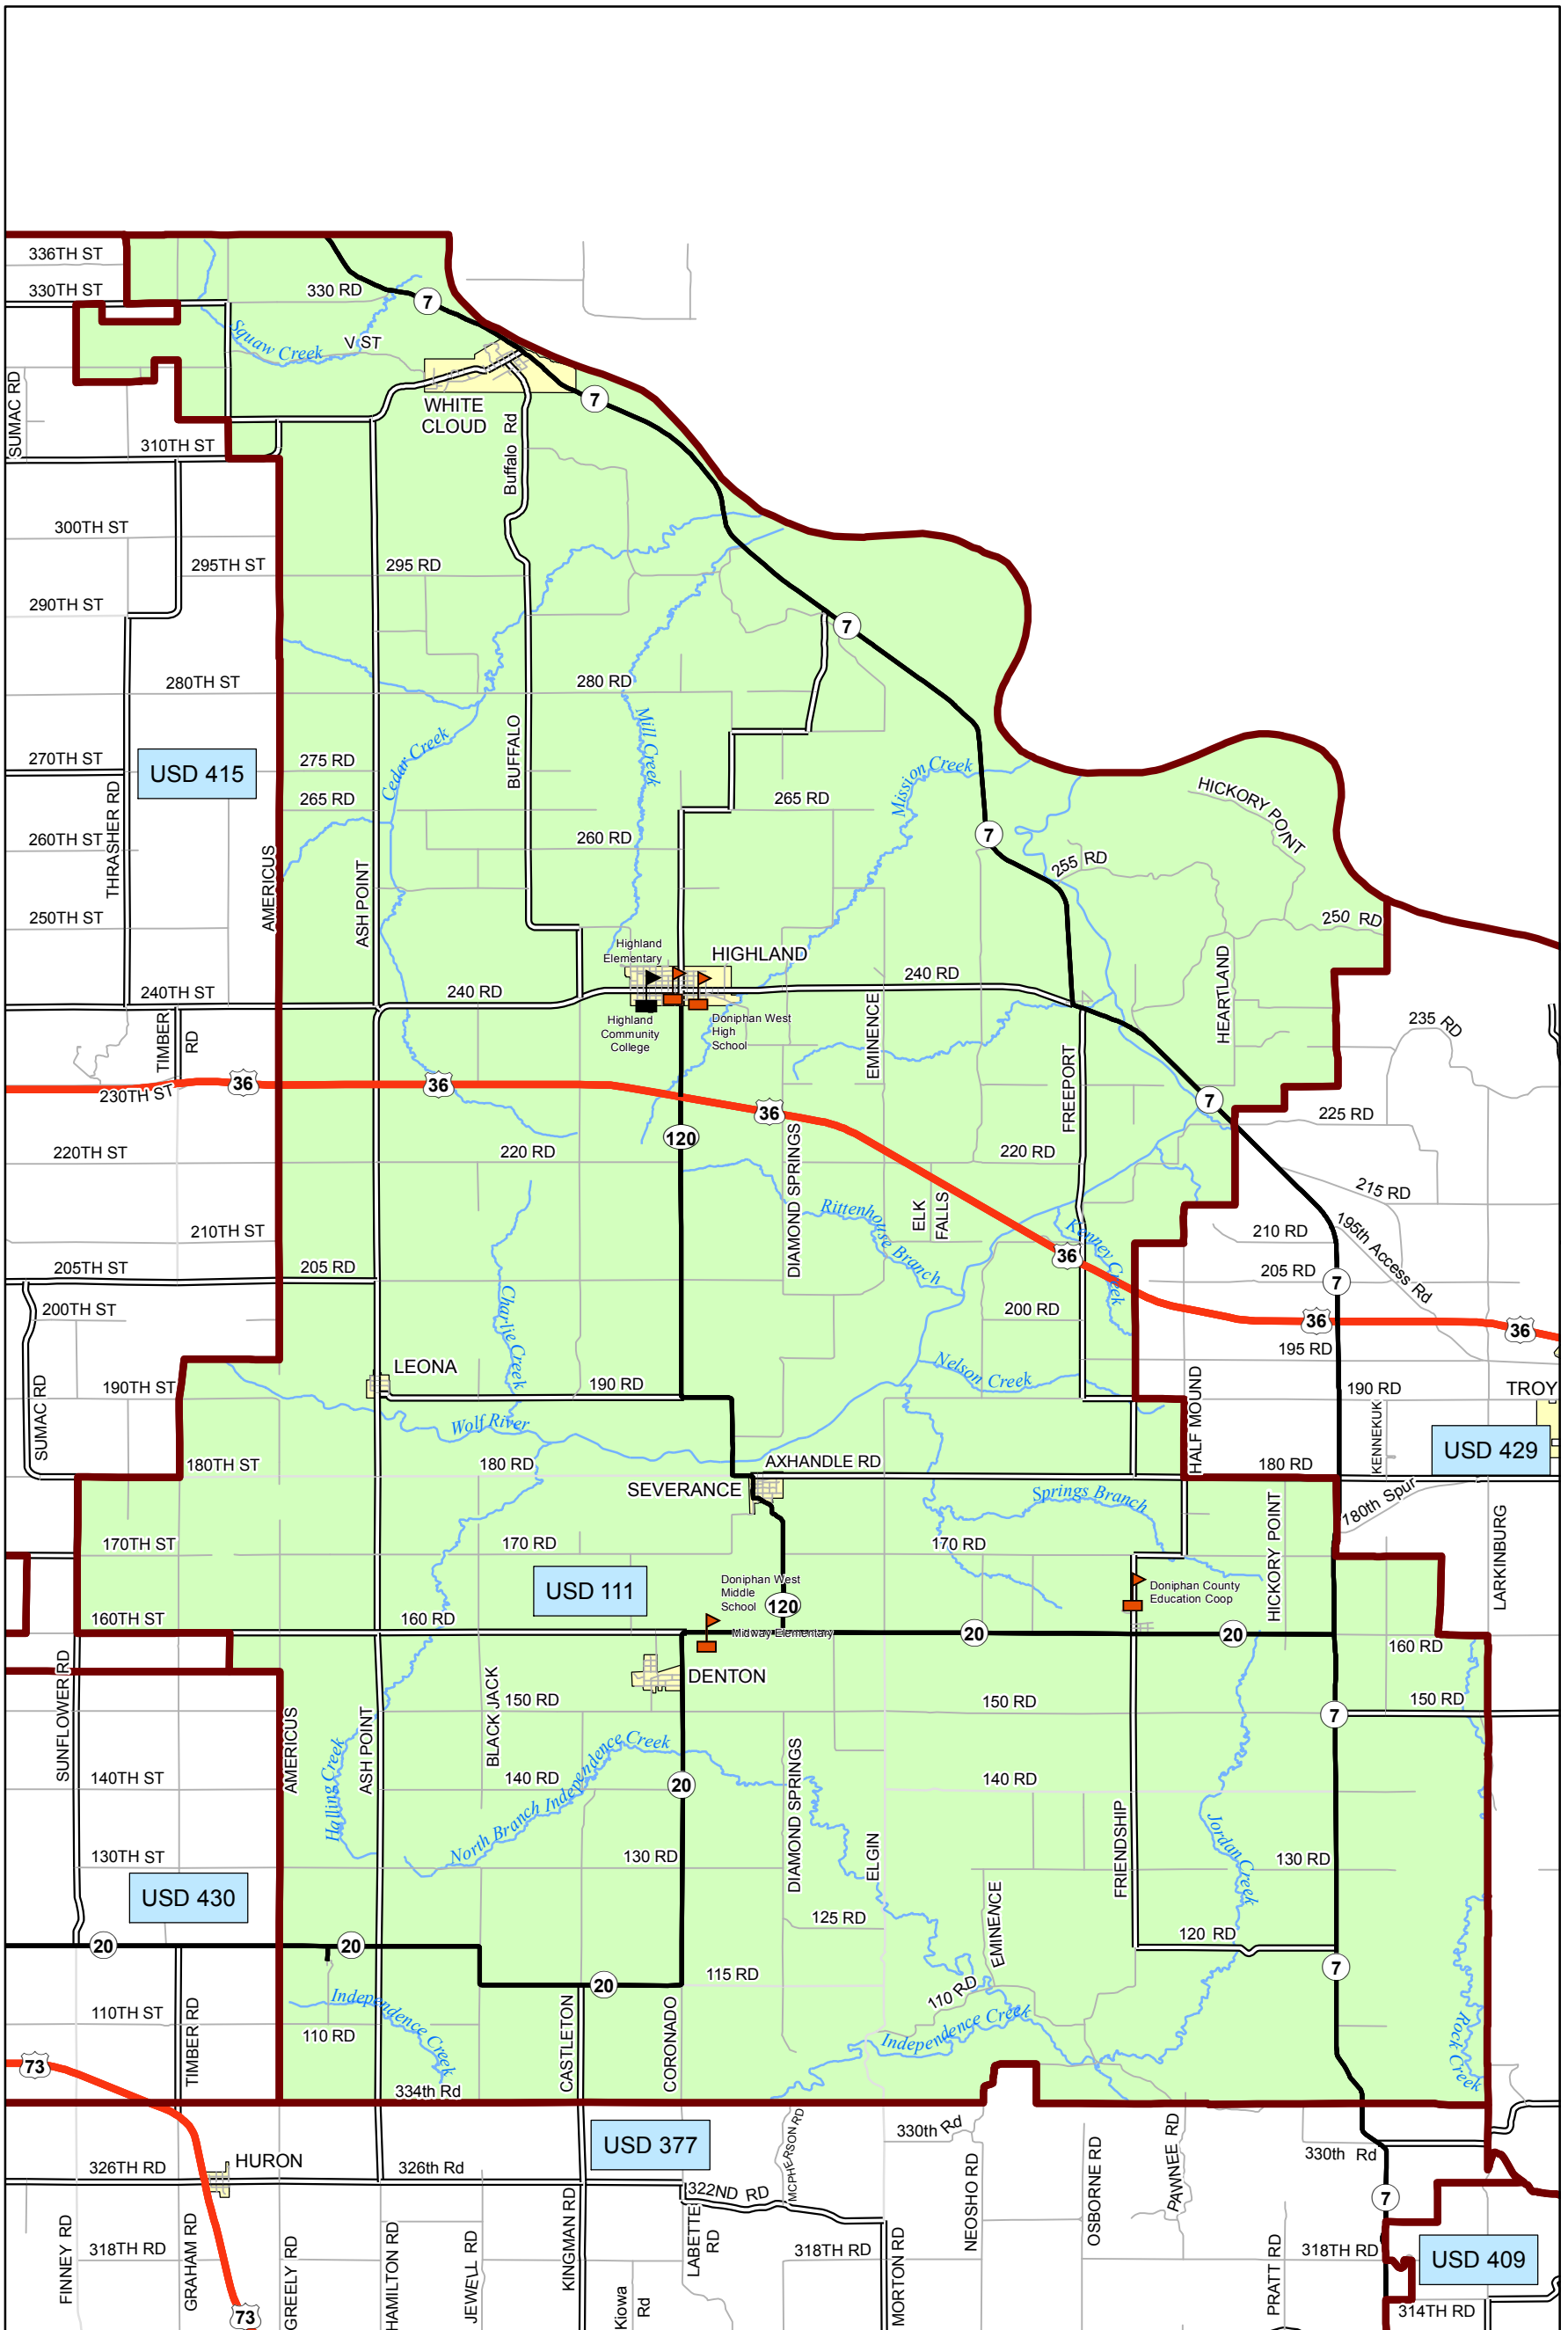

USD 111 District Map

PREPARED BY THE
KANSAS DEPARTMENT OF TRANSPORTATION
BUREAU OF TRANSPORTATION PLANNING

MAP CREATED TUESDAY, JUNE 02, 2015

KDOT makes no warranties, guarantees, or representations for accuracy of this information and assumes no liability for errors or omissions.

-  Primary/Secondary School
-  Post Secondary School
-  District Boundaries