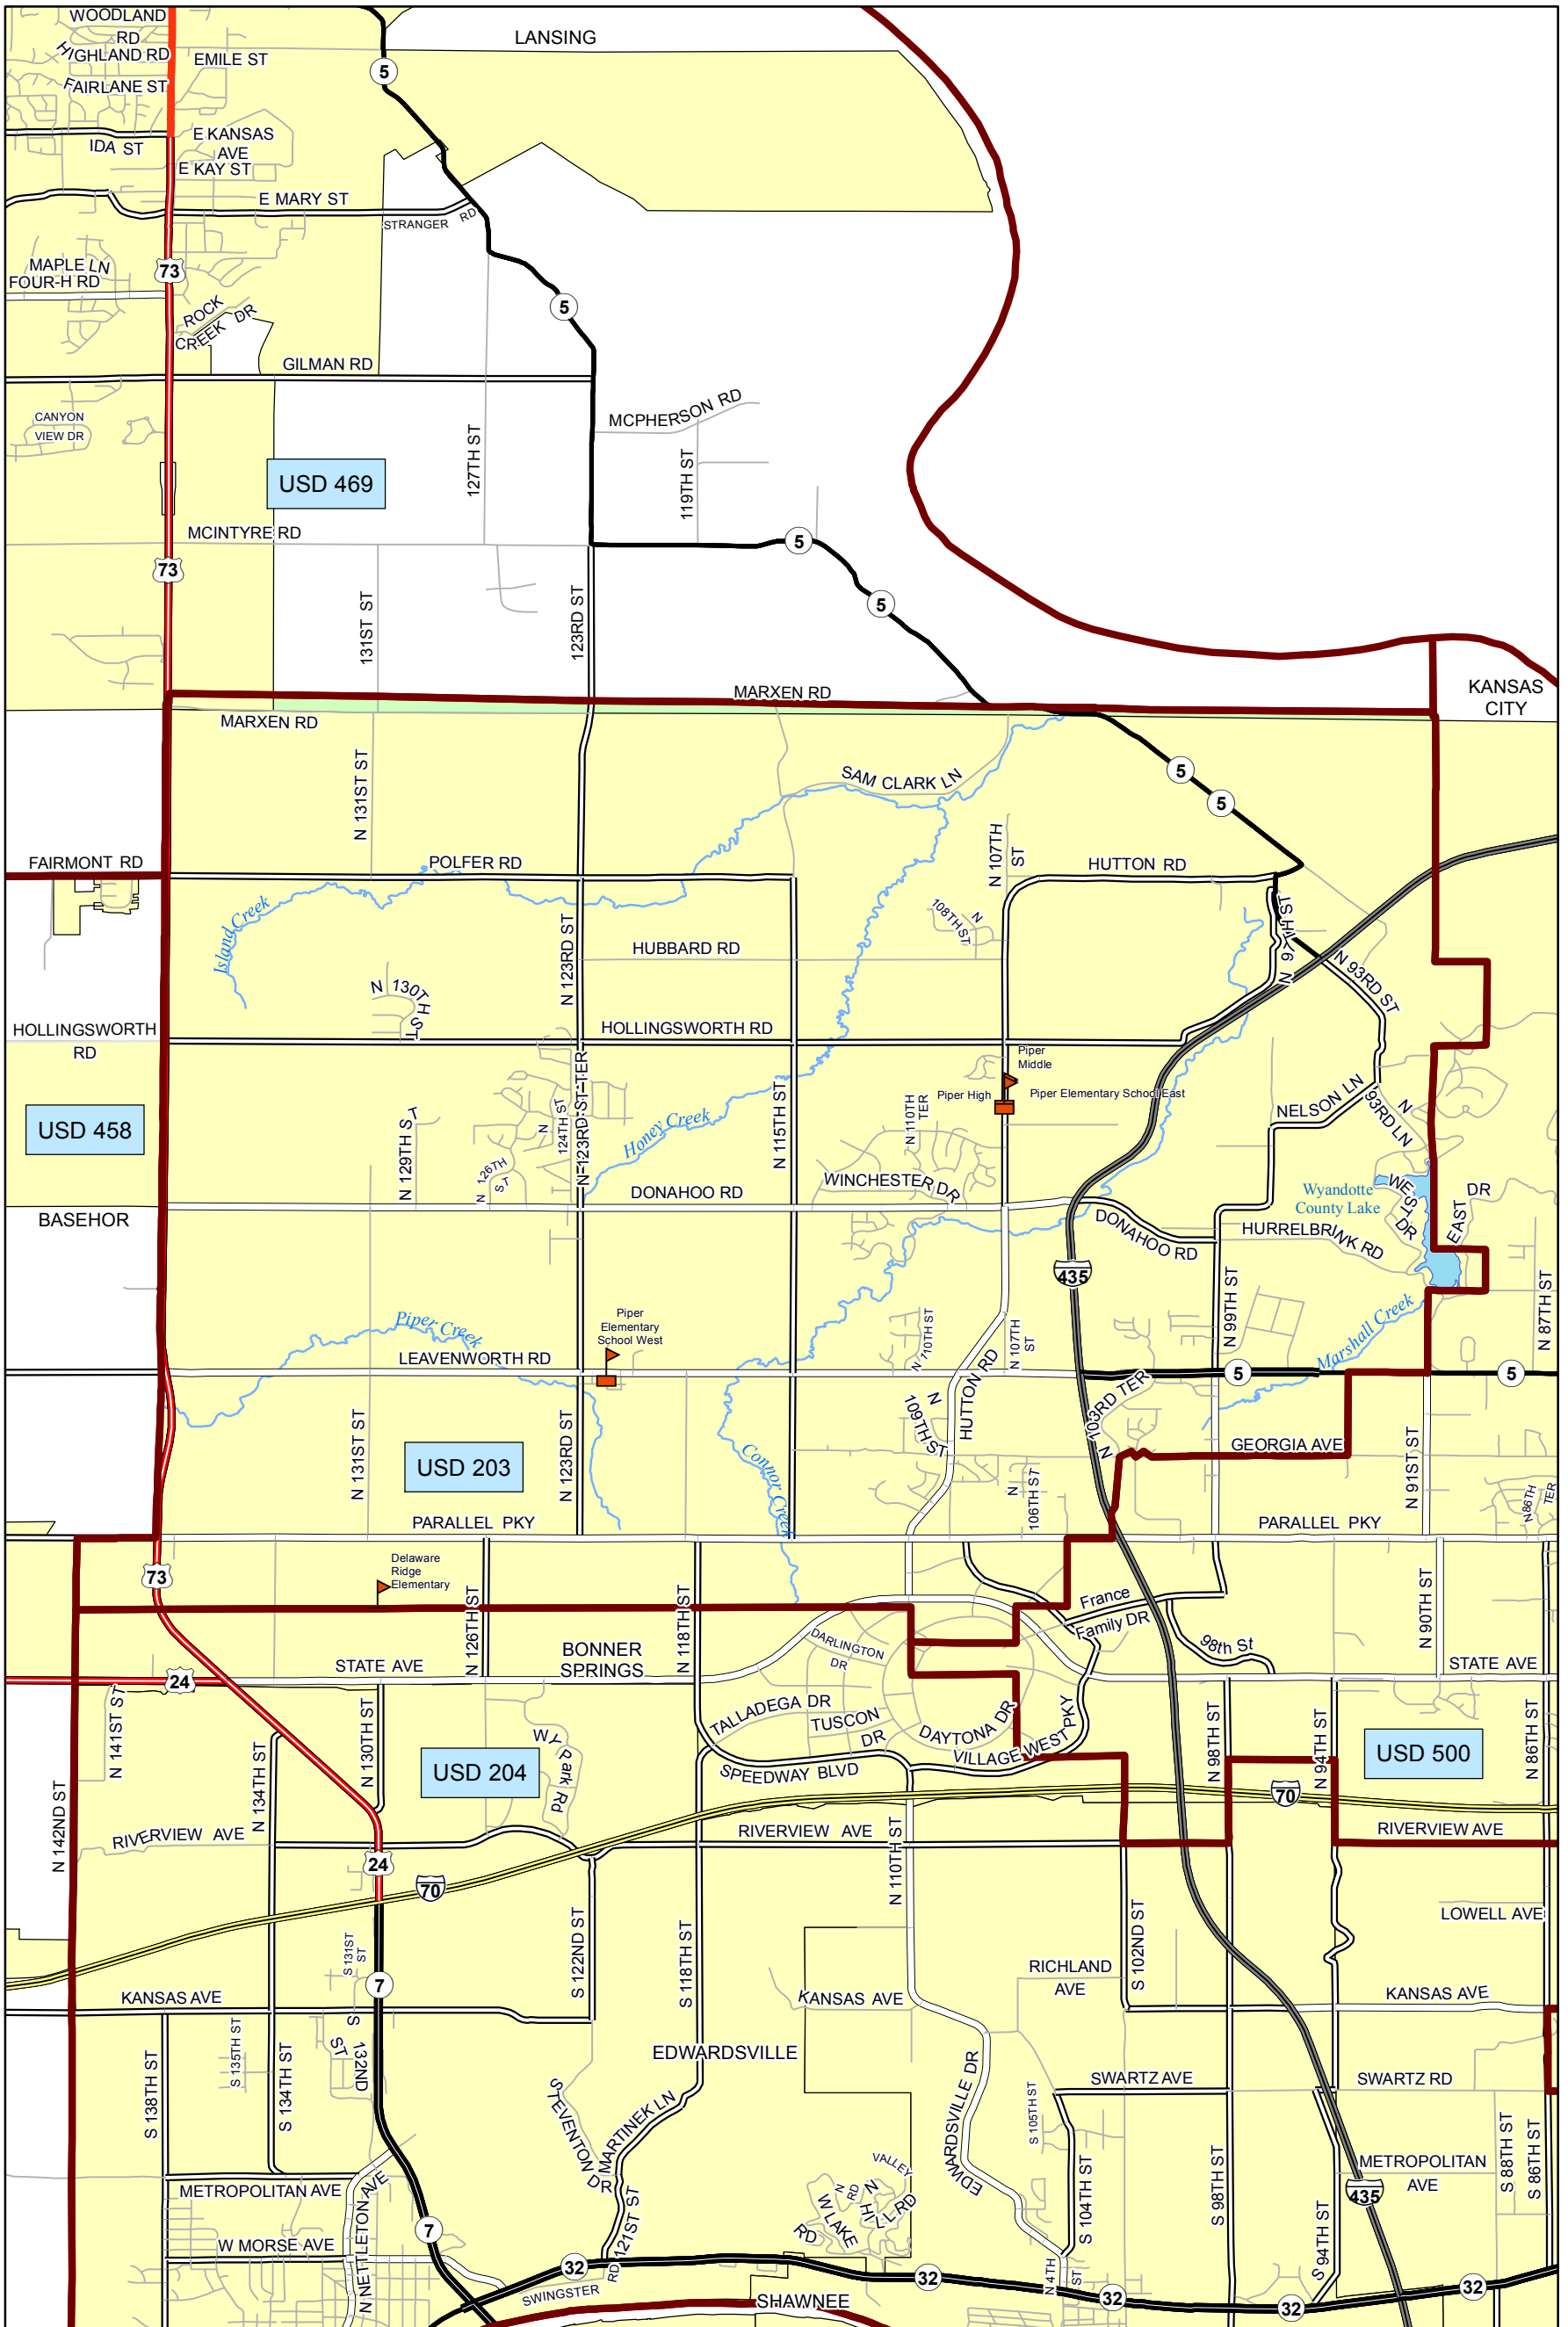

USD 203 District Map

PREPARED BY THE
KANSAS DEPARTMENT OF TRANSPORTATION
BUREAU OF TRANSPORTATION PLANNING

MAP CREATED TUESDAY, JUNE 02, 2015

KDOT makes no warranties, guarantees, or representations of accuracy of this information and assumes no liability for errors or omissions.

-  Primary/Secondary School
-  Post Secondary School
-  District Boundaries