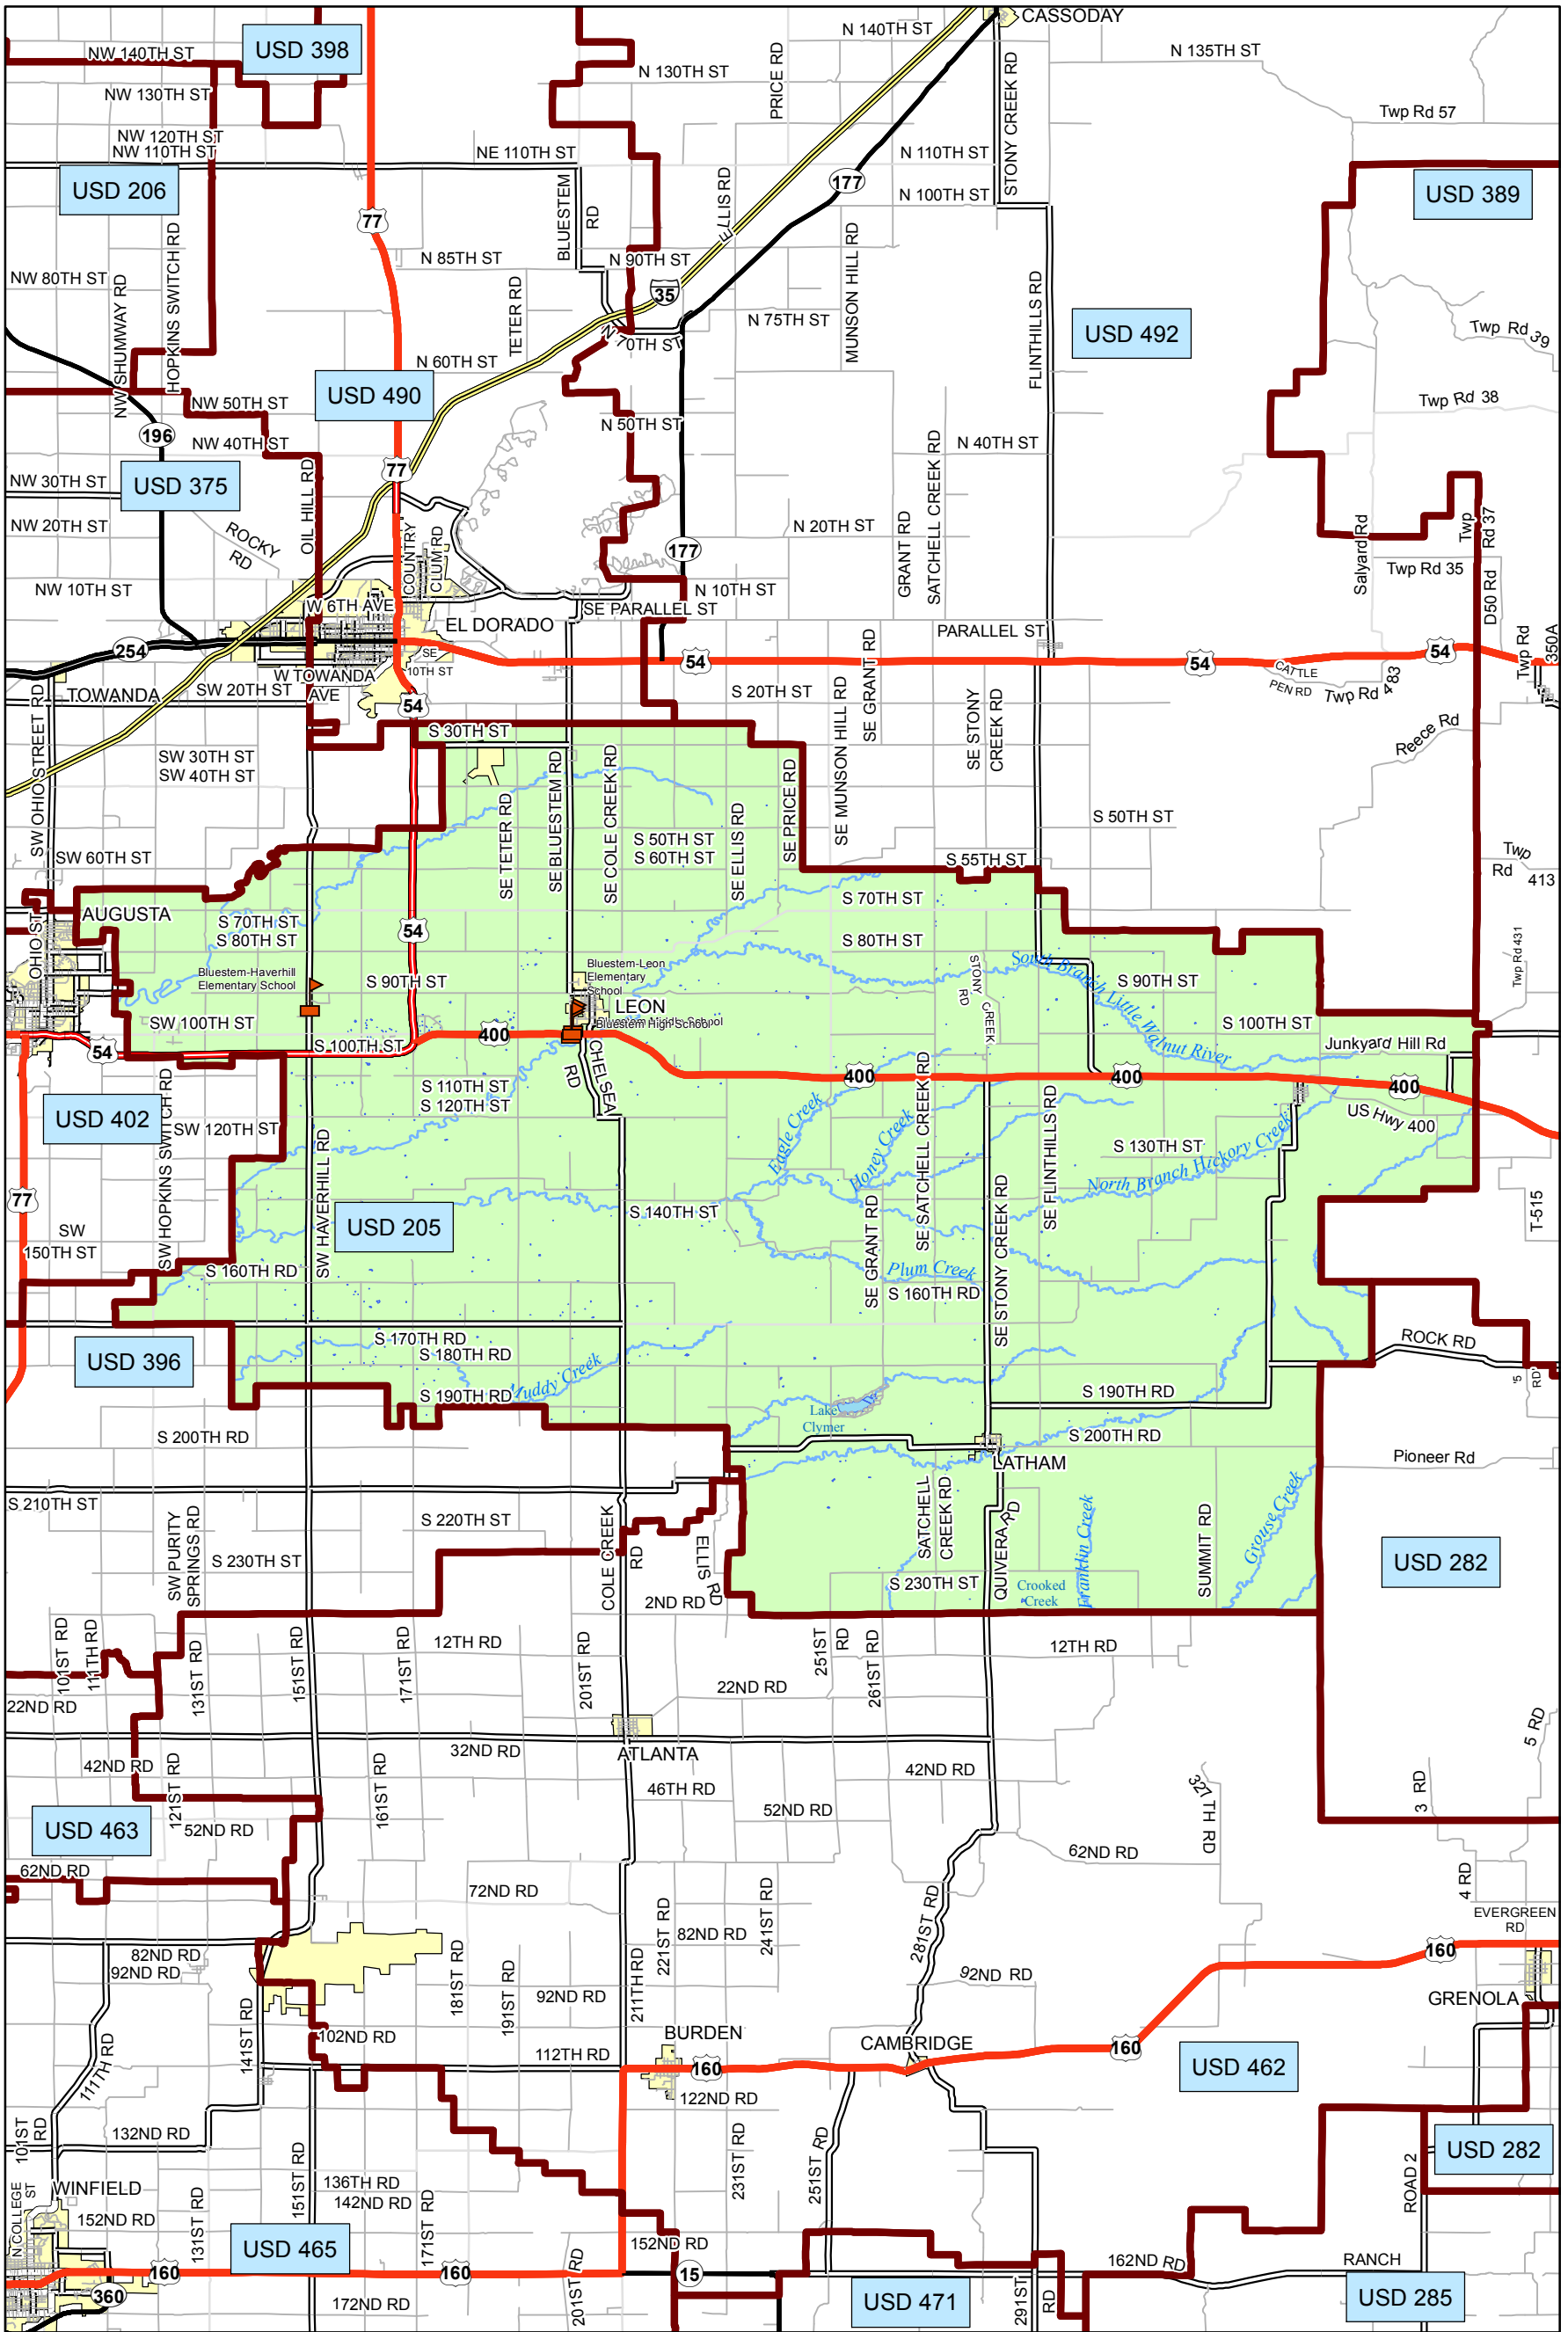

USD 205 District Map

PREPARED BY THE
KANSAS DEPARTMENT OF TRANSPORTATION
BUREAU OF TRANSPORTATION PLANNING

MAP CREATED TUESDAY, JUNE 02, 2015

KDOT makes no warranties, guarantees, or representations for accuracy of this information and assumes no liability for errors or omissions.

-  Primary/Secondary School
-  Post Secondary School
-  District Boundaries