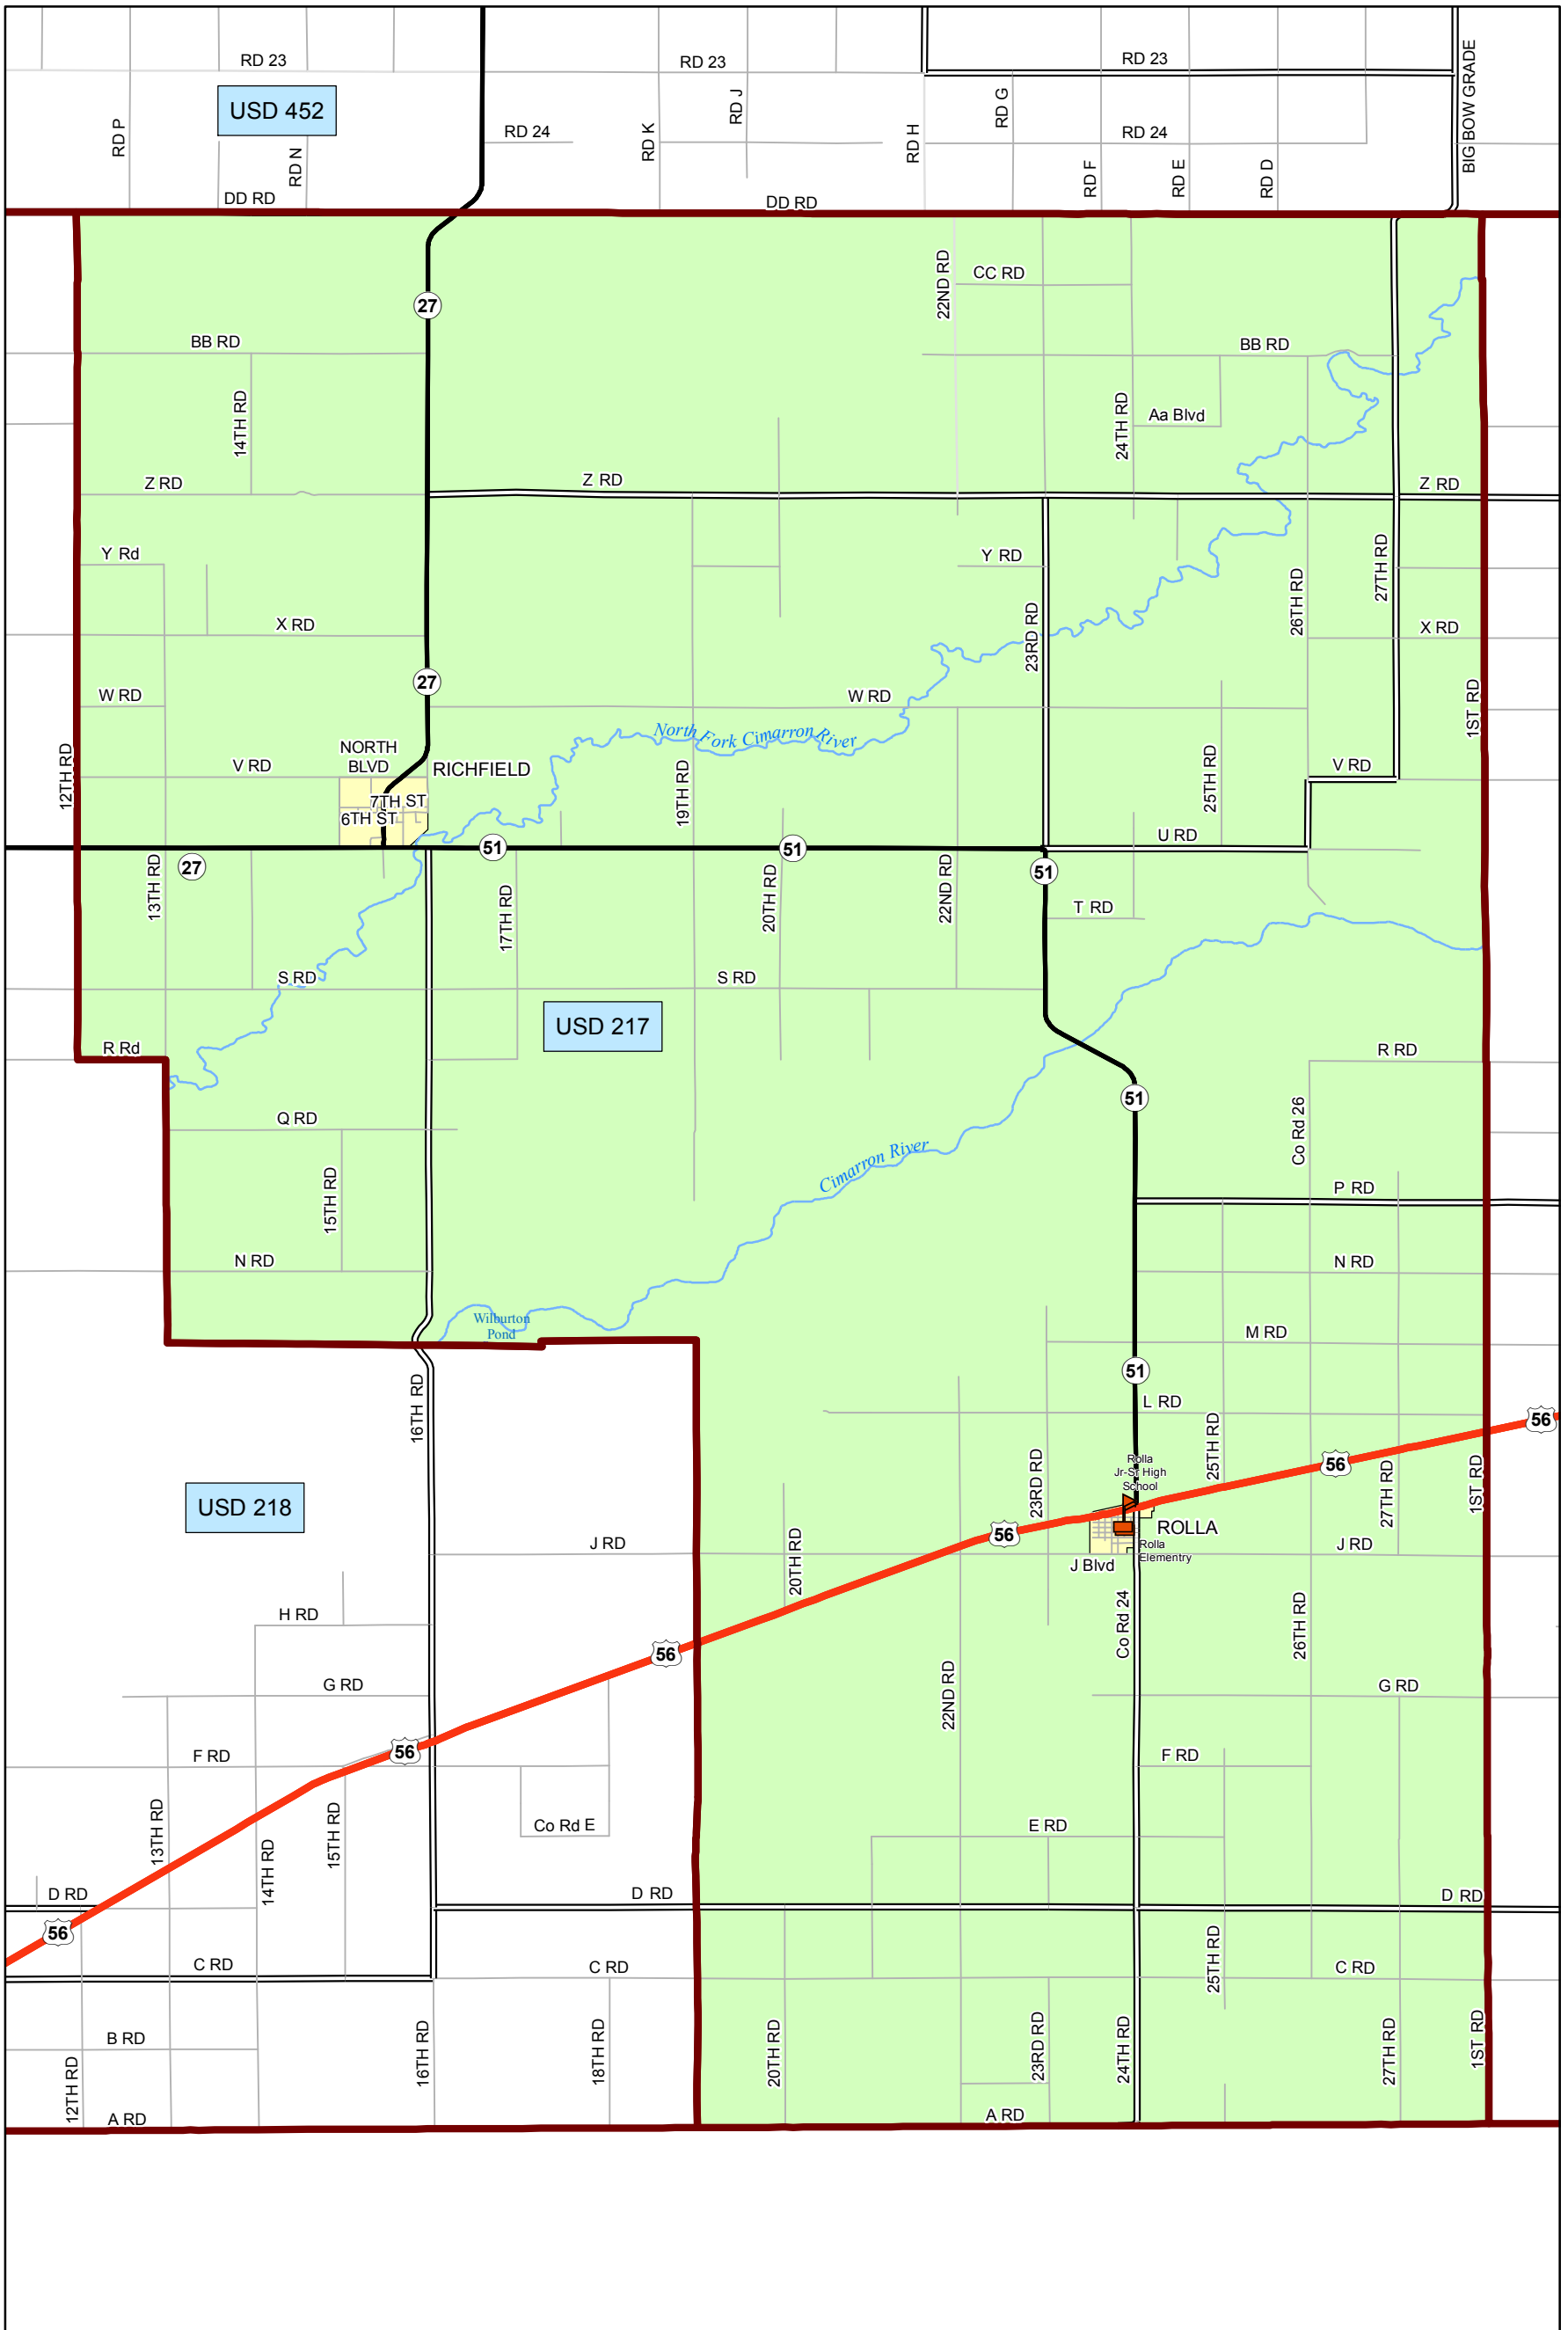

# USD 217 District Map

PREPARED BY THE  
**KANSAS DEPARTMENT OF TRANSPORTATION**  
**BUREAU OF TRANSPORTATION PLANNING**

MAP CREATED TUESDAY, JUNE 02, 2015

KDOT makes no warranties, guarantees, or representations for accuracy of this information and assumes no liability for errors or omissions.

-  Primary/Secondary School
-  Post Secondary School
-  District Boundaries