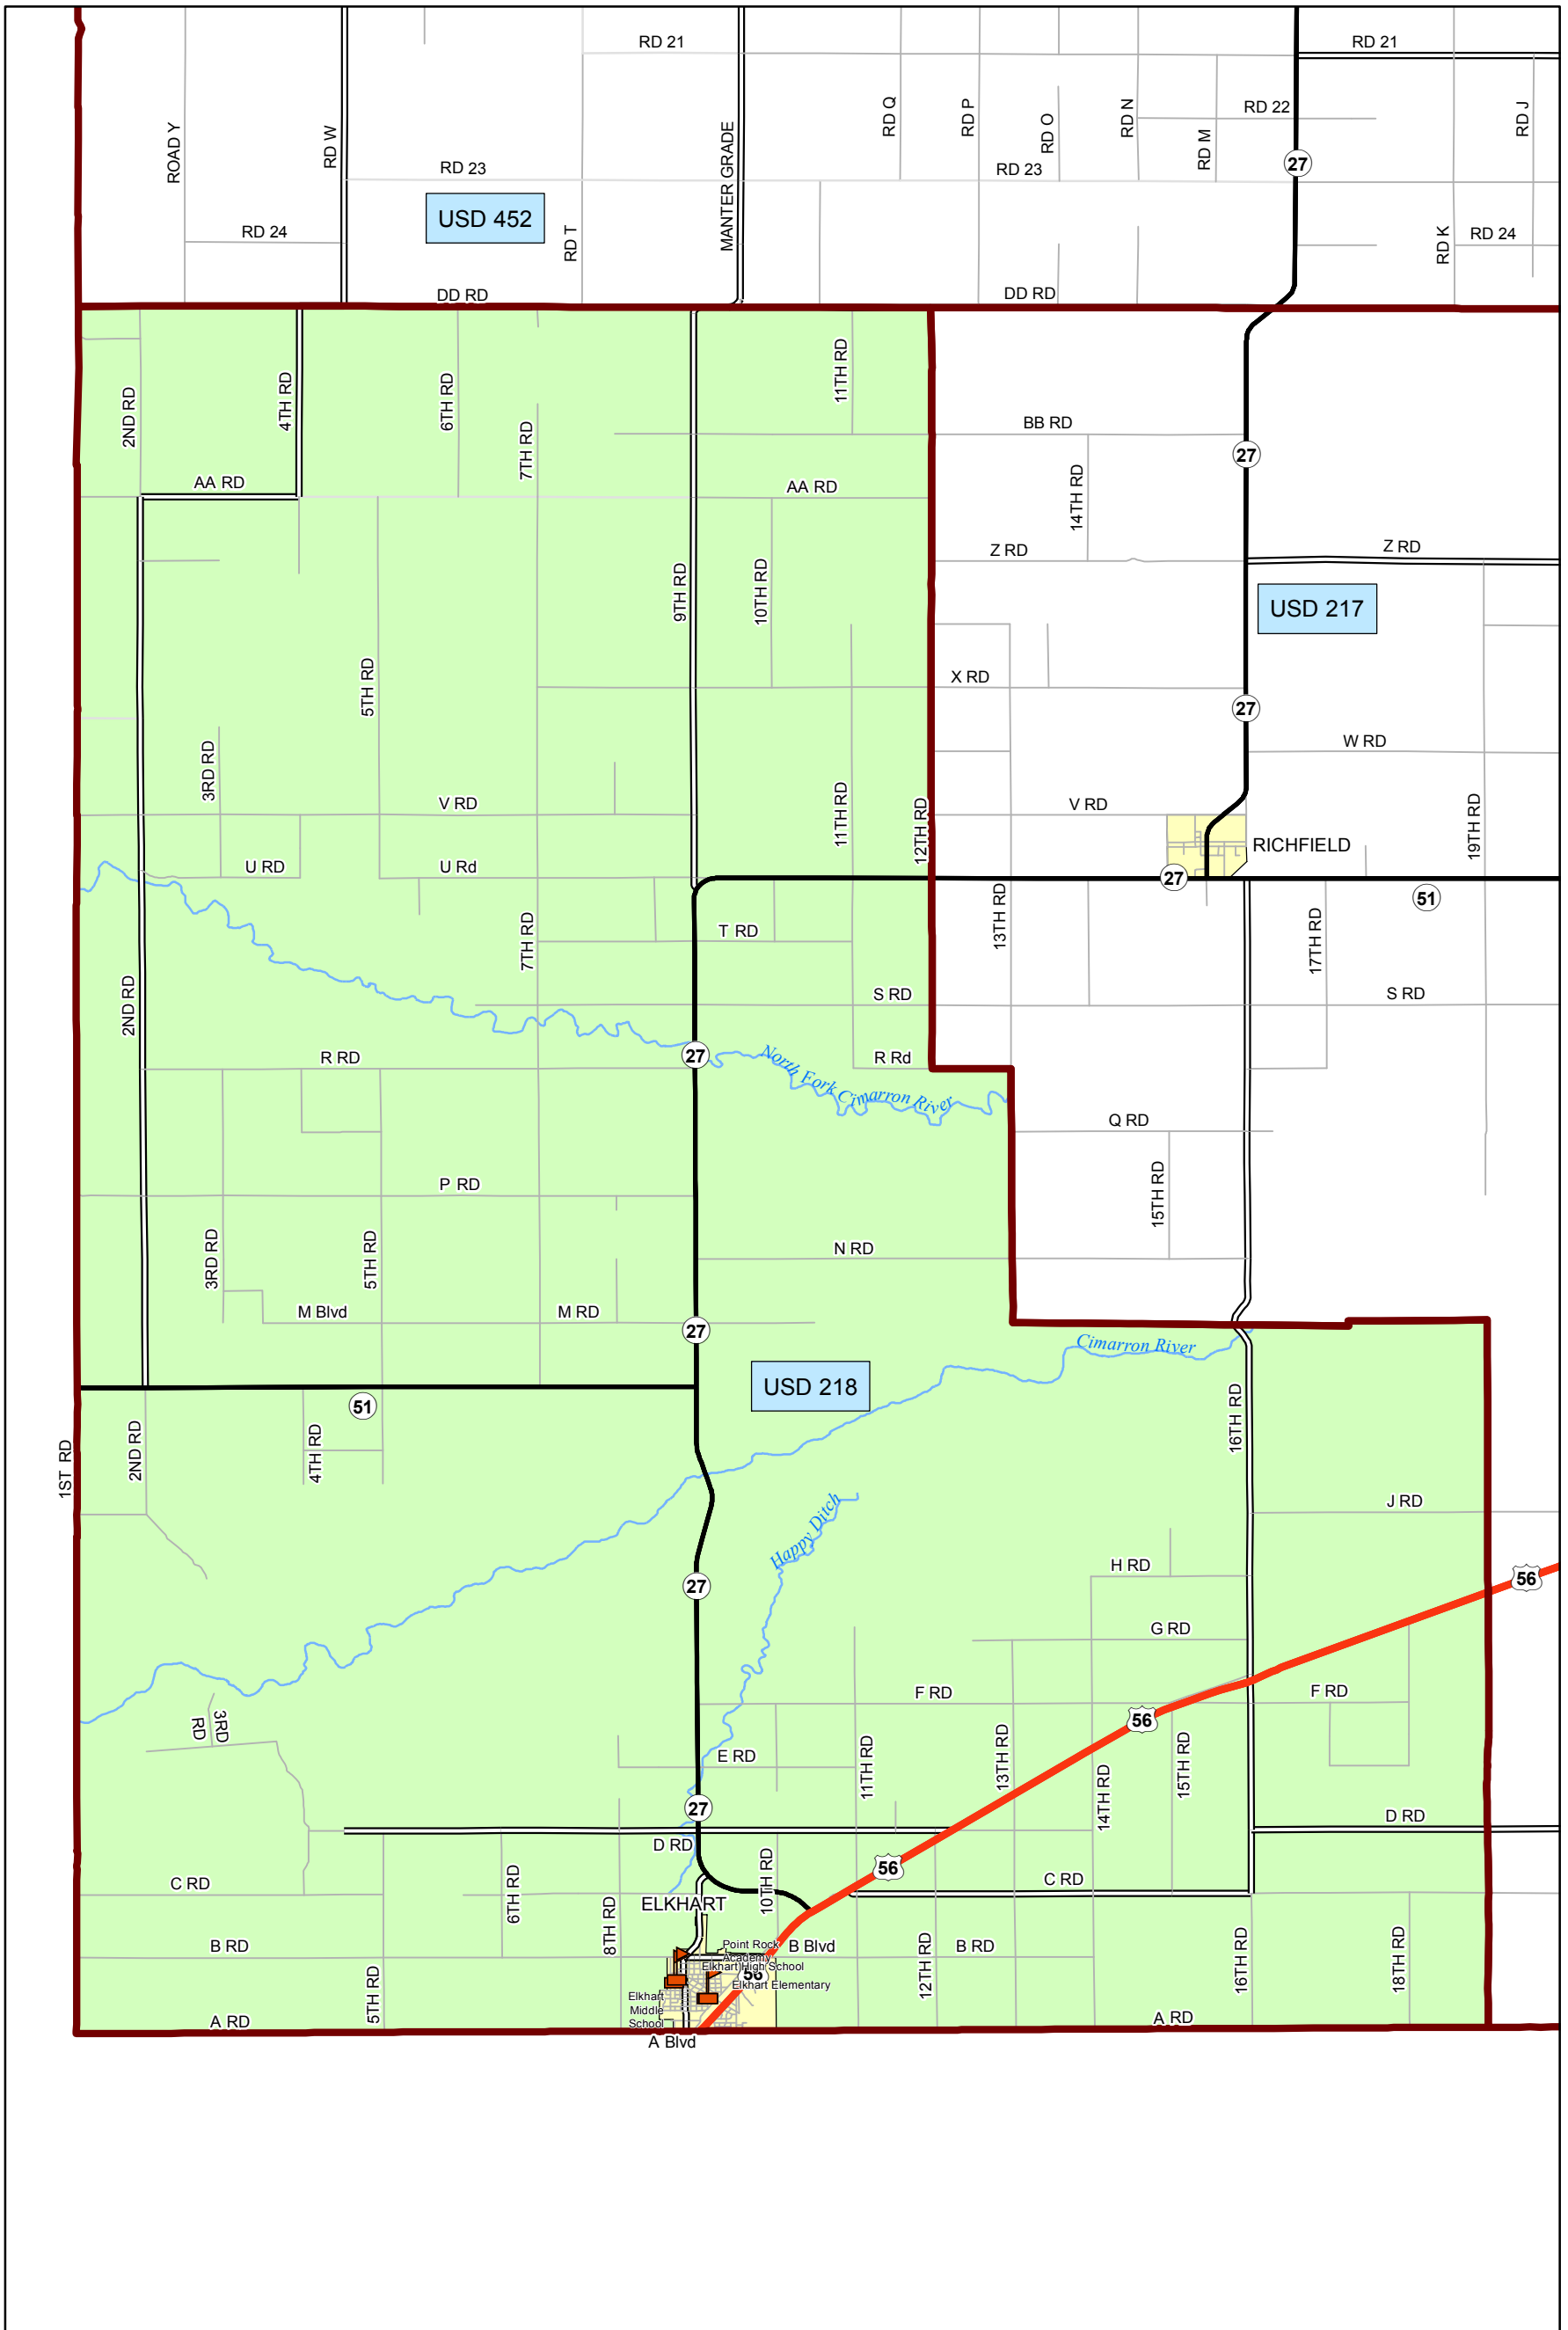

# USD 218 District Map

PREPARED BY THE  
**KANSAS DEPARTMENT OF TRANSPORTATION**  
**BUREAU OF TRANSPORTATION PLANNING**

MAP CREATED TUESDAY, JUNE 02, 2015

KDOT makes no warranties, guarantees, or representations for accuracy of this information and assumes no liability for errors or omissions.

-  Primary/Secondary School
-  Post Secondary School
-  District Boundaries