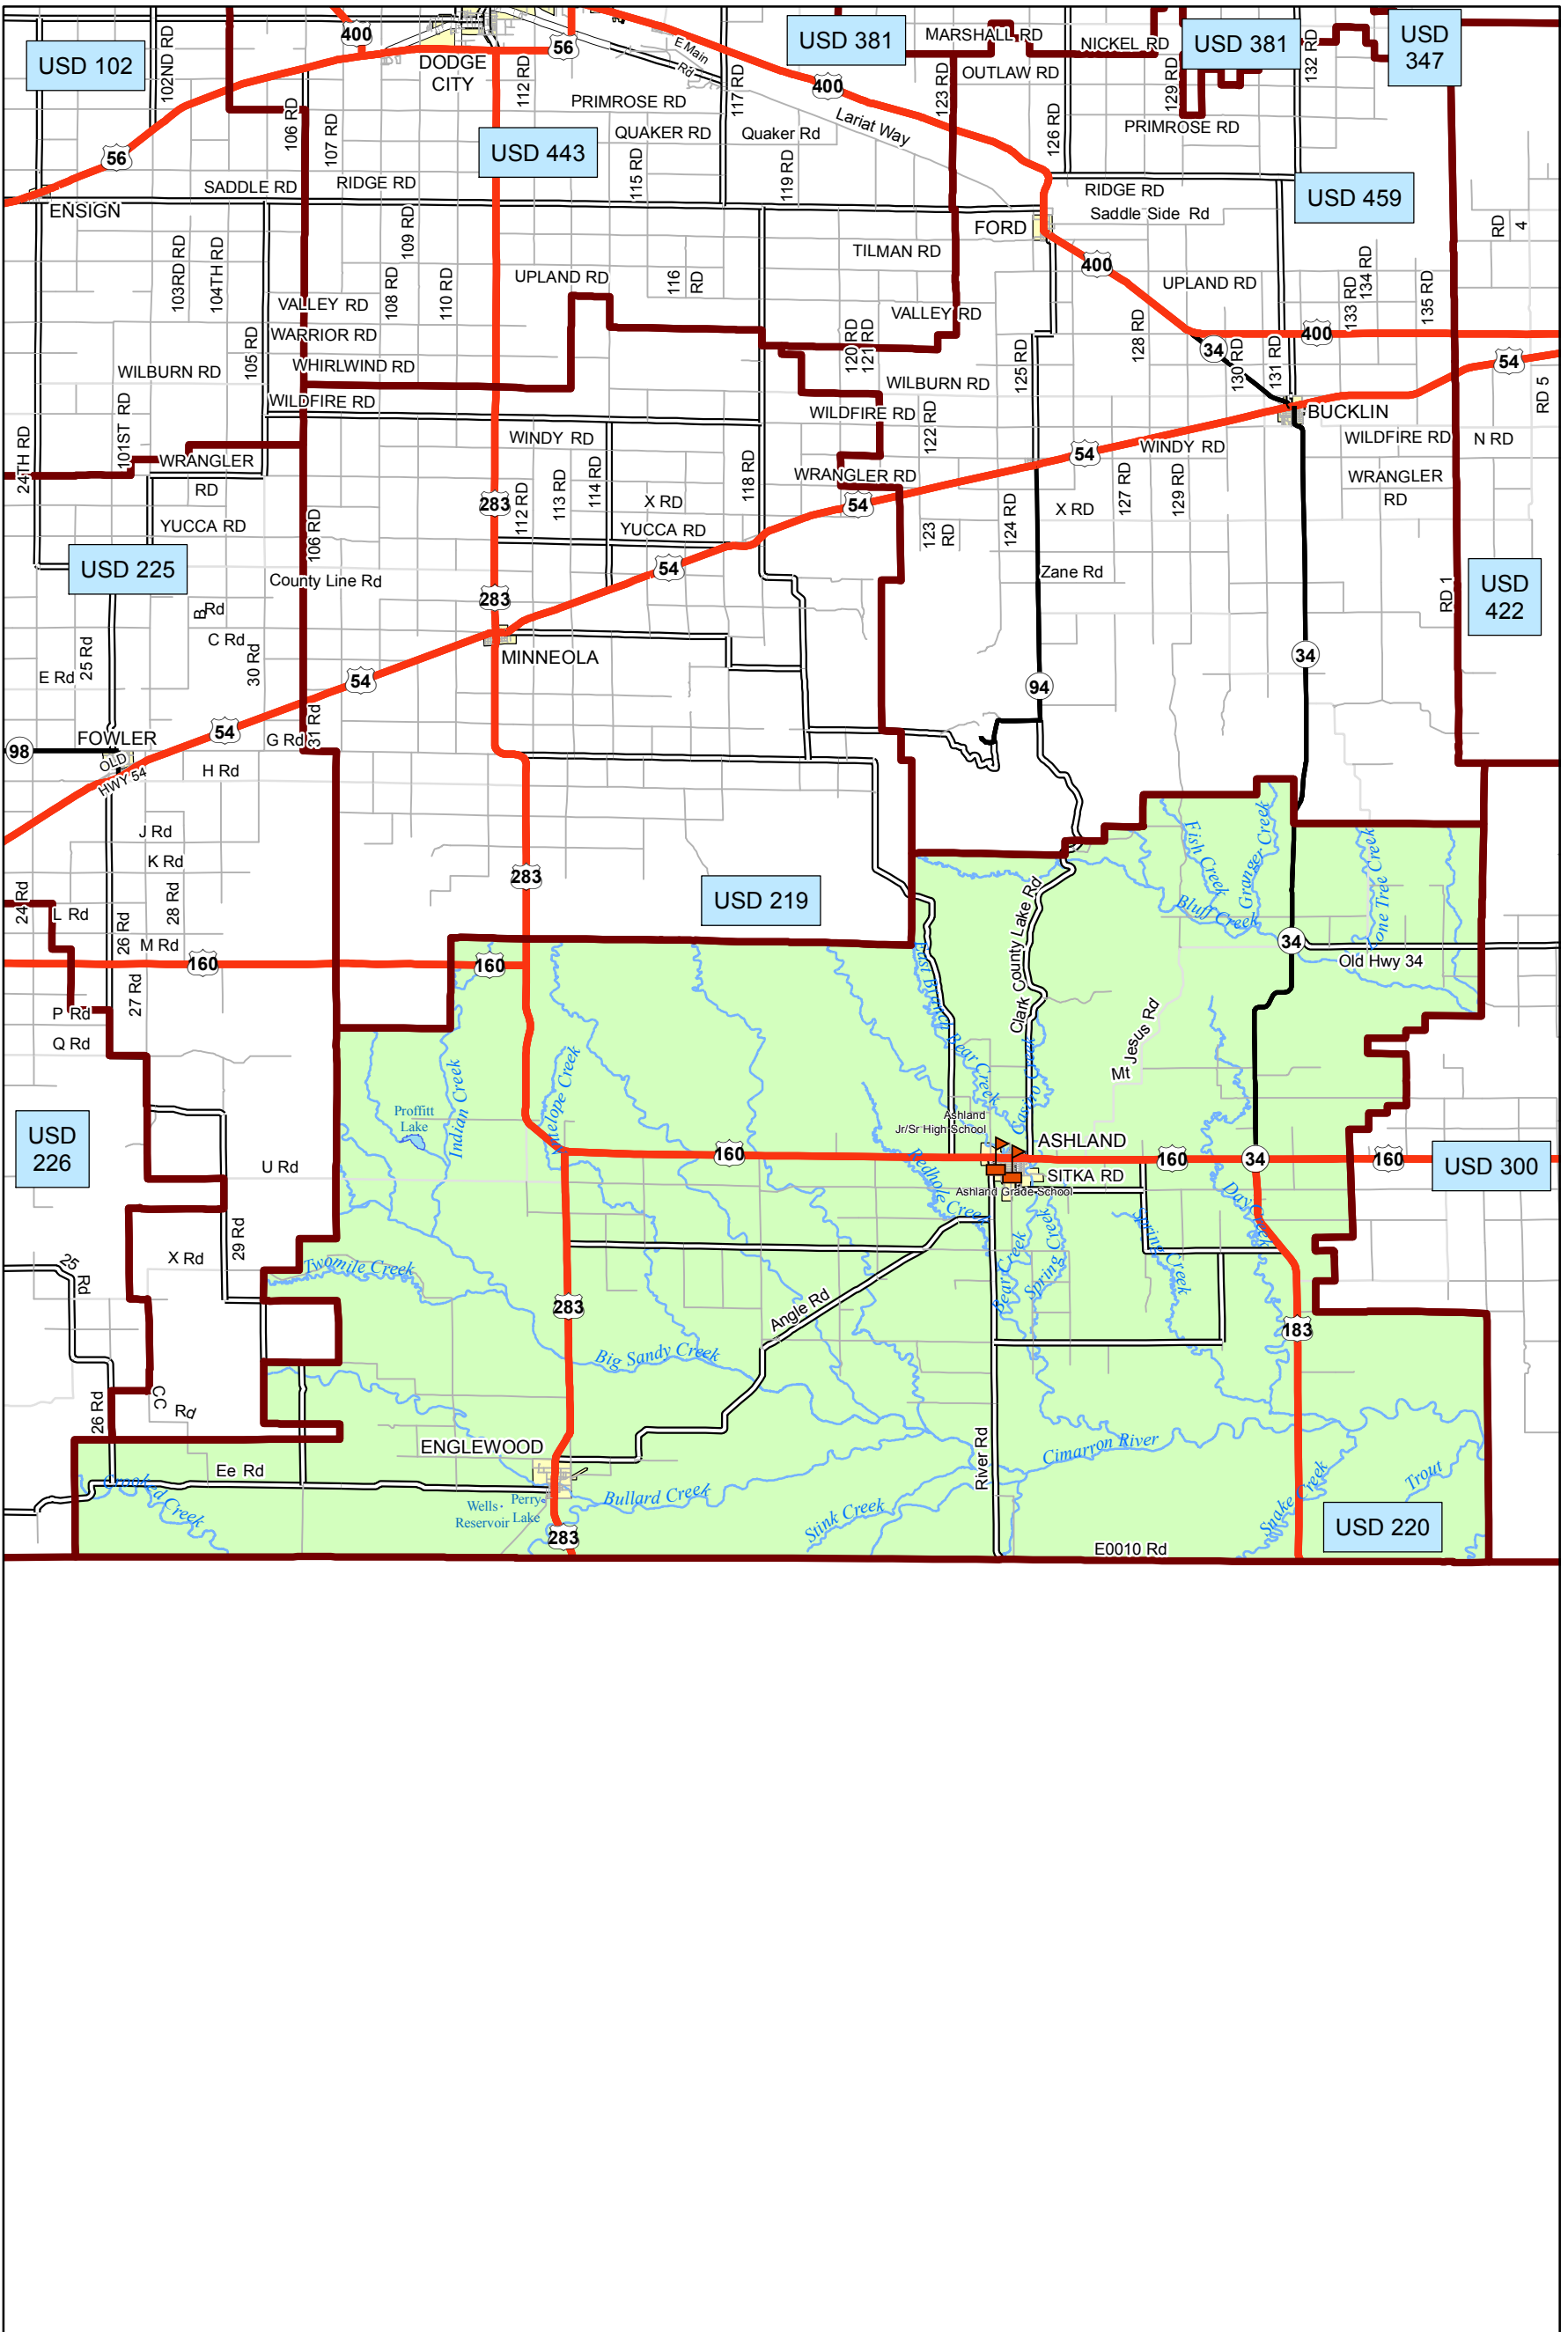

USD 220 District Map

PREPARED BY THE
KANSAS DEPARTMENT OF TRANSPORTATION
BUREAU OF TRANSPORTATION PLANNING

MAP CREATED TUESDAY, JUNE 02, 2015

KDOT makes no warranties, guarantees, or representations for accuracy of this information and assumes no liability for errors or omissions.

-  Primary/Secondary School
-  Post Secondary School
-  District Boundaries