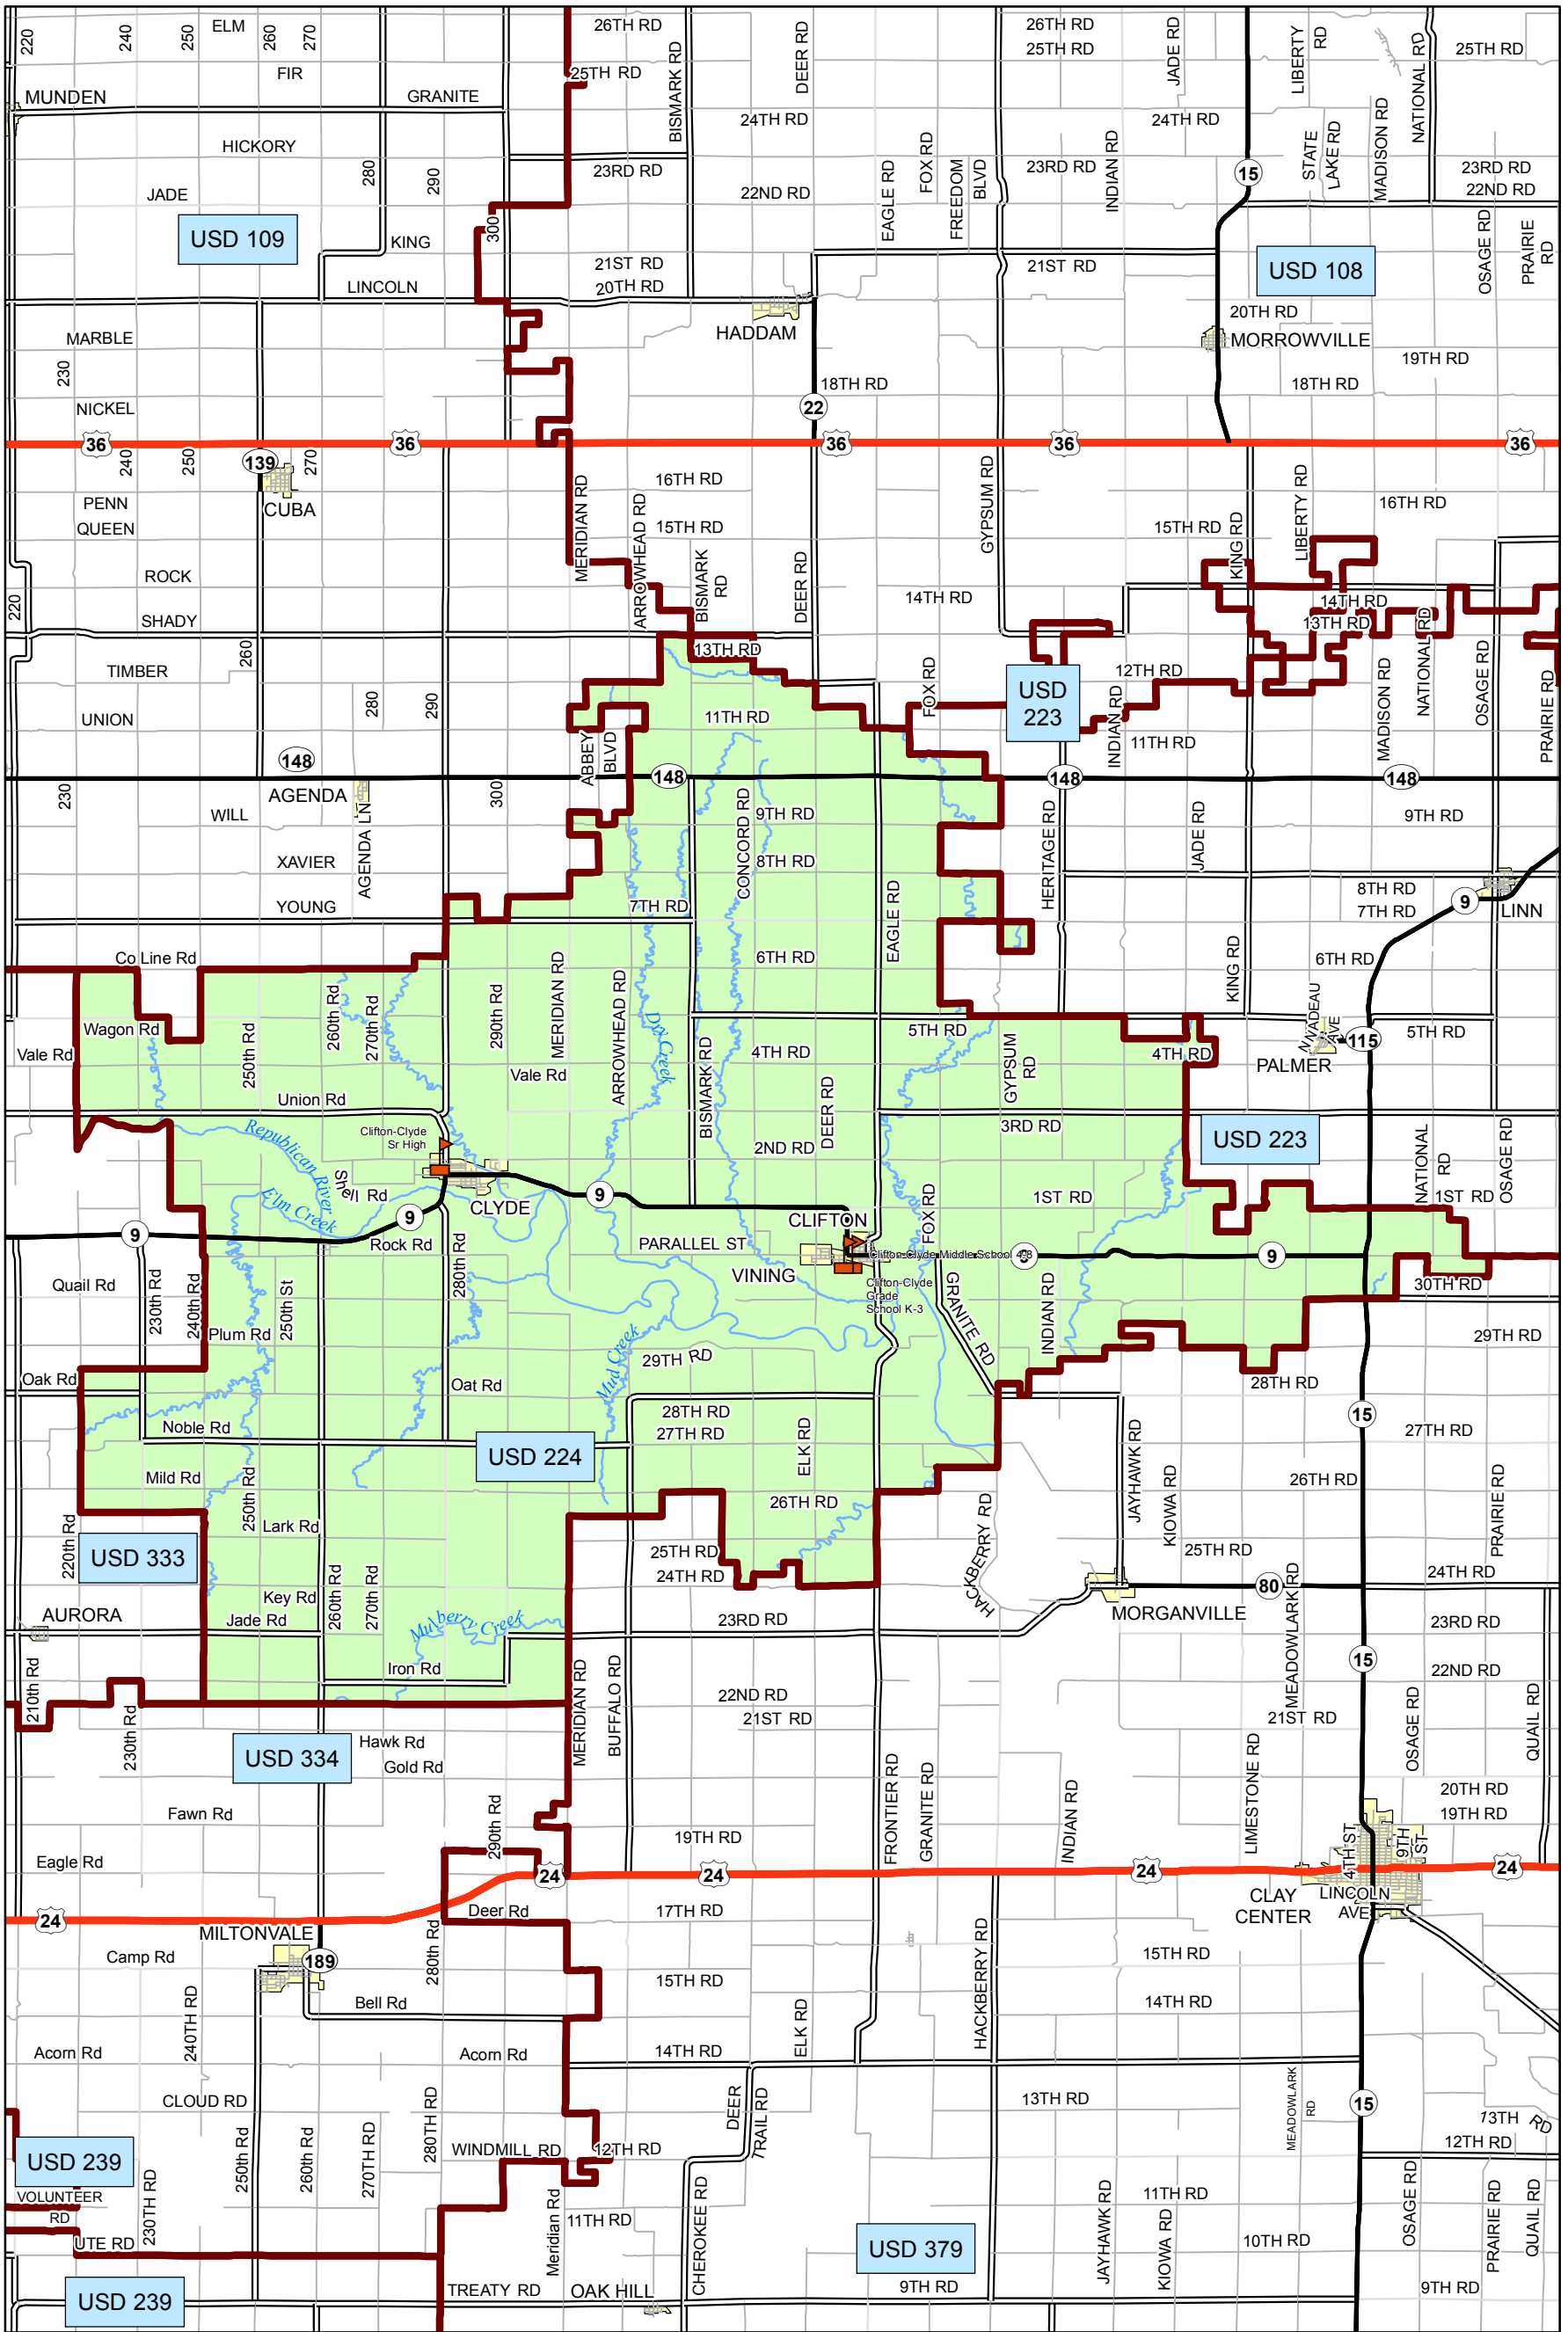

USD 224 District Map

PREPARED BY THE
KANSAS DEPARTMENT OF TRANSPORTATION
BUREAU OF TRANSPORTATION PLANNING

MAP CREATED TUESDAY, JUNE 02, 2015

KDOT makes no warranties, guarantees, or representations for accuracy of this information and assumes no liability for errors or omissions.

-  Primary/Secondary School
-  Post Secondary School
-  District Boundaries