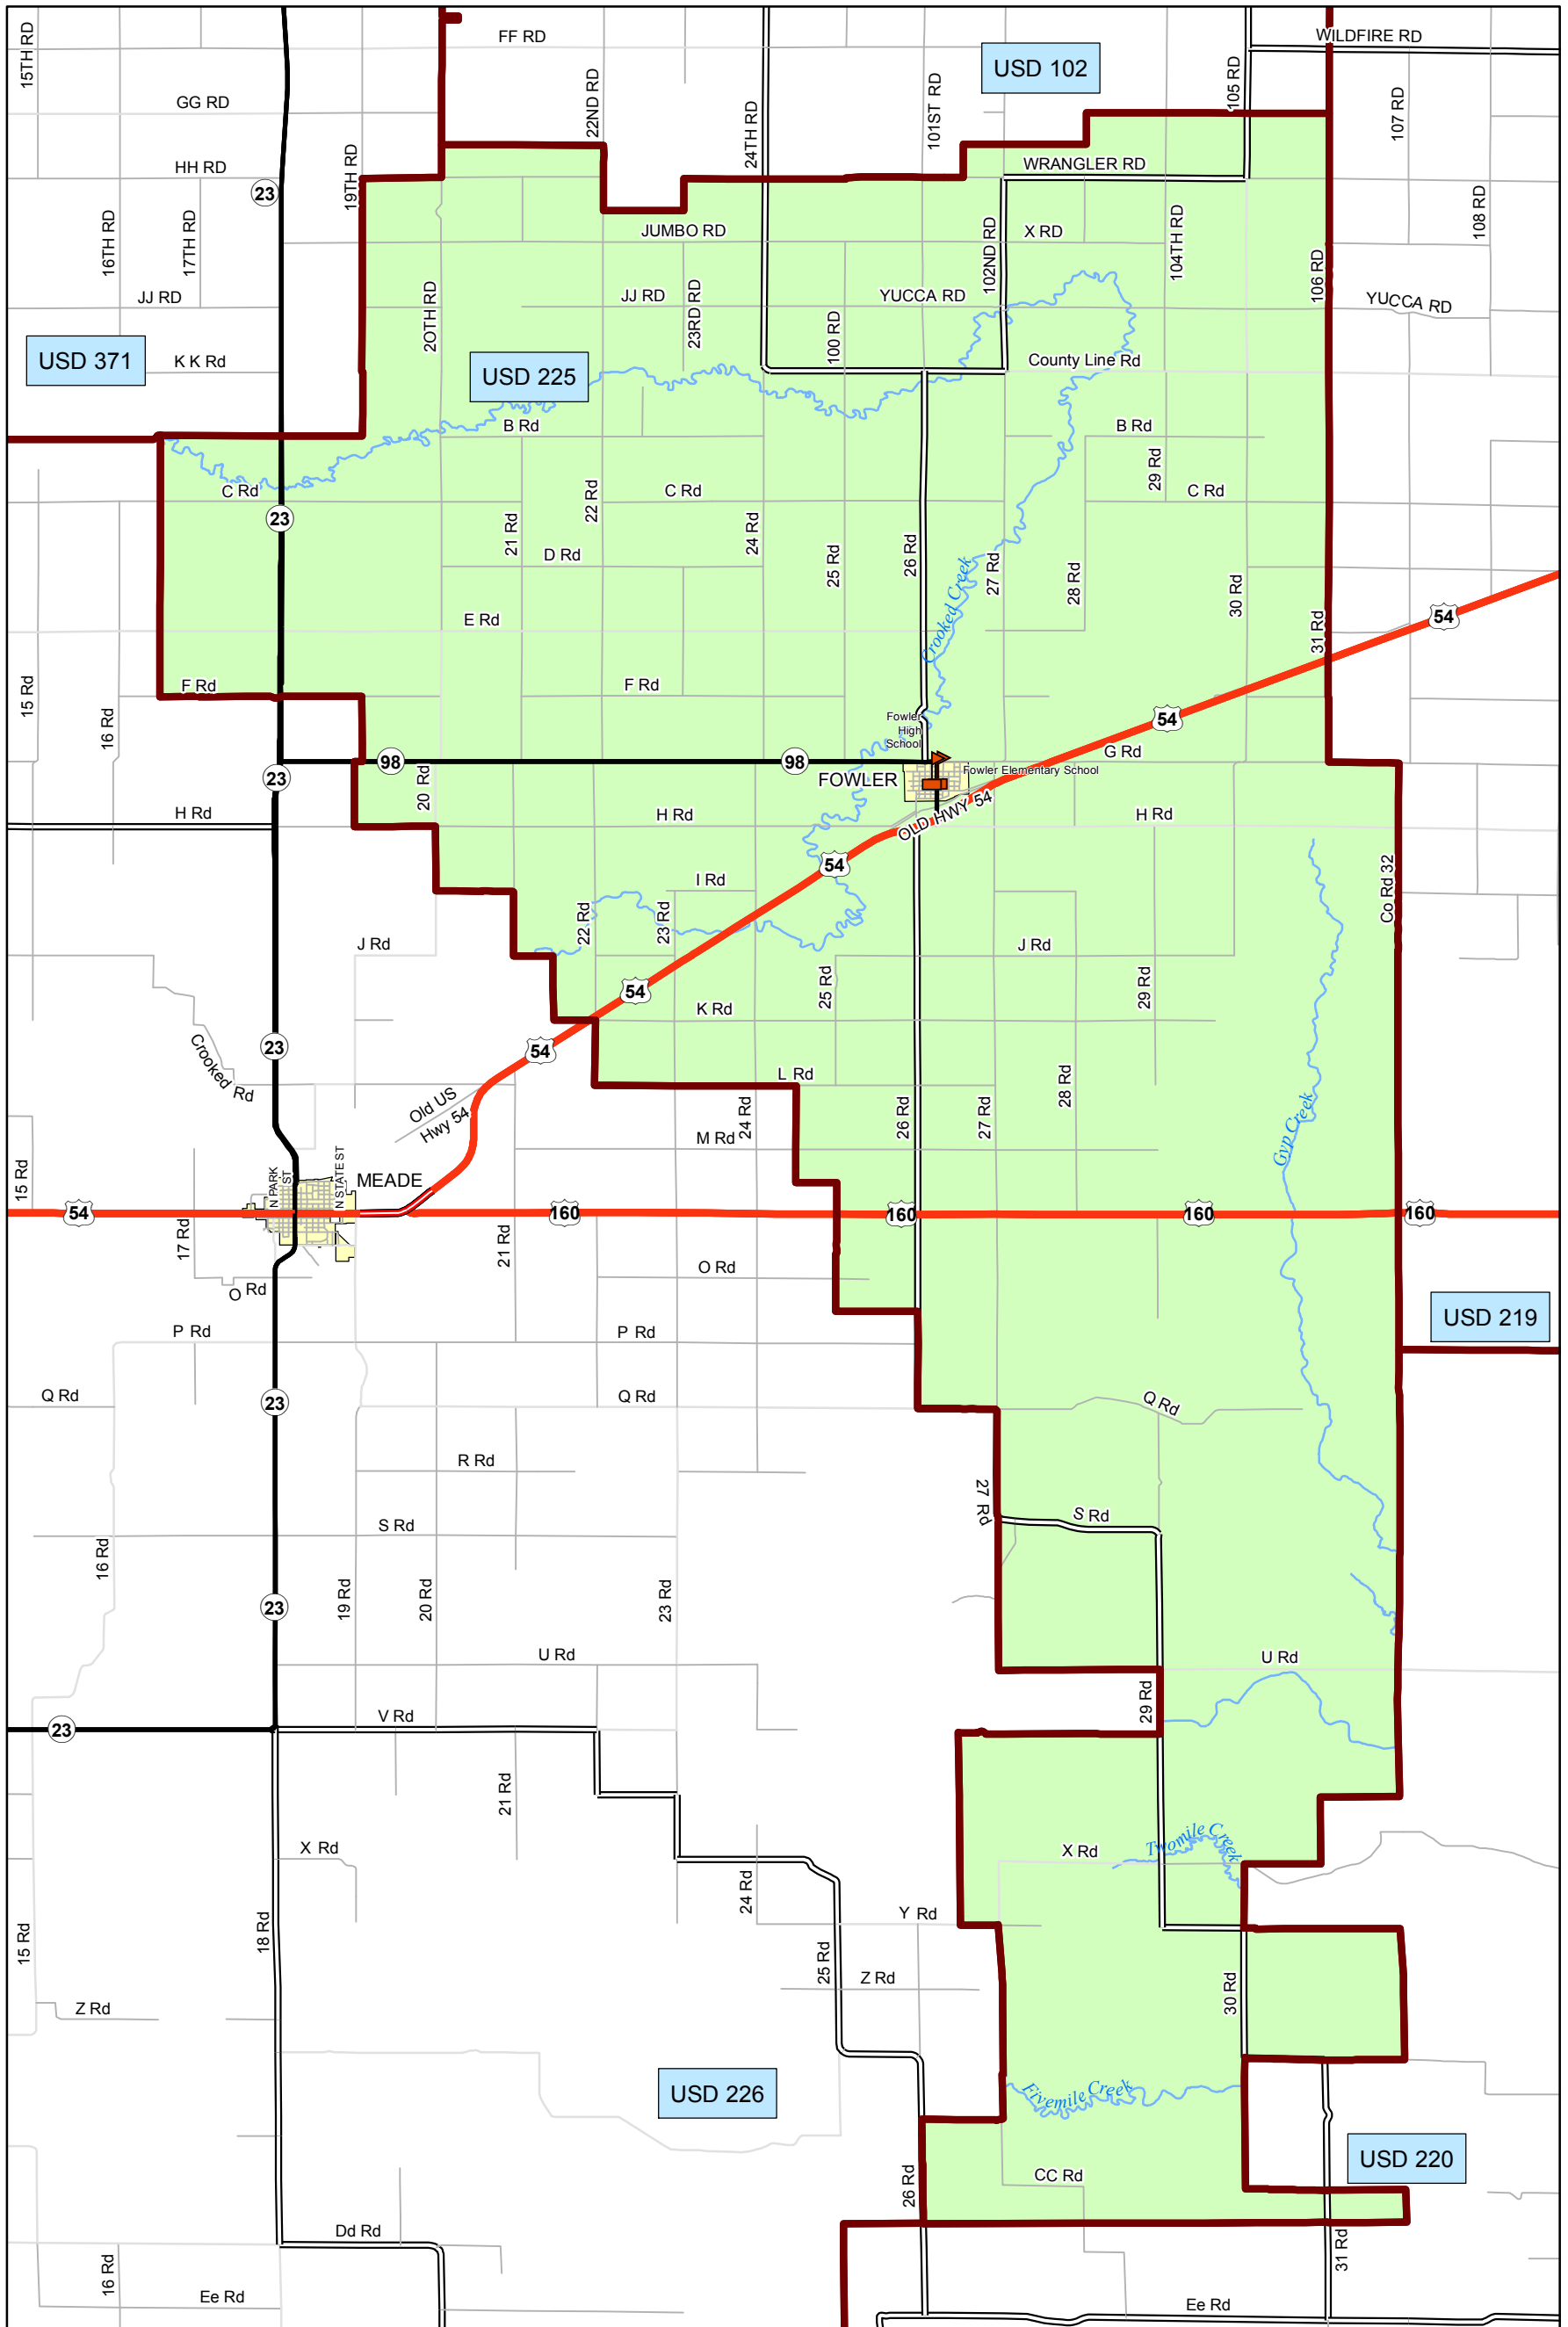

USD 225 District Map

PREPARED BY THE
KANSAS DEPARTMENT OF TRANSPORTATION
BUREAU OF TRANSPORTATION PLANNING

MAP CREATED TUESDAY, JUNE 02, 2015

KDOT makes no warranties, guarantees, or representations for accuracy of this information and assumes no liability for errors or omissions.

-  Primary/Secondary School
-  Post Secondary School
-  District Boundaries