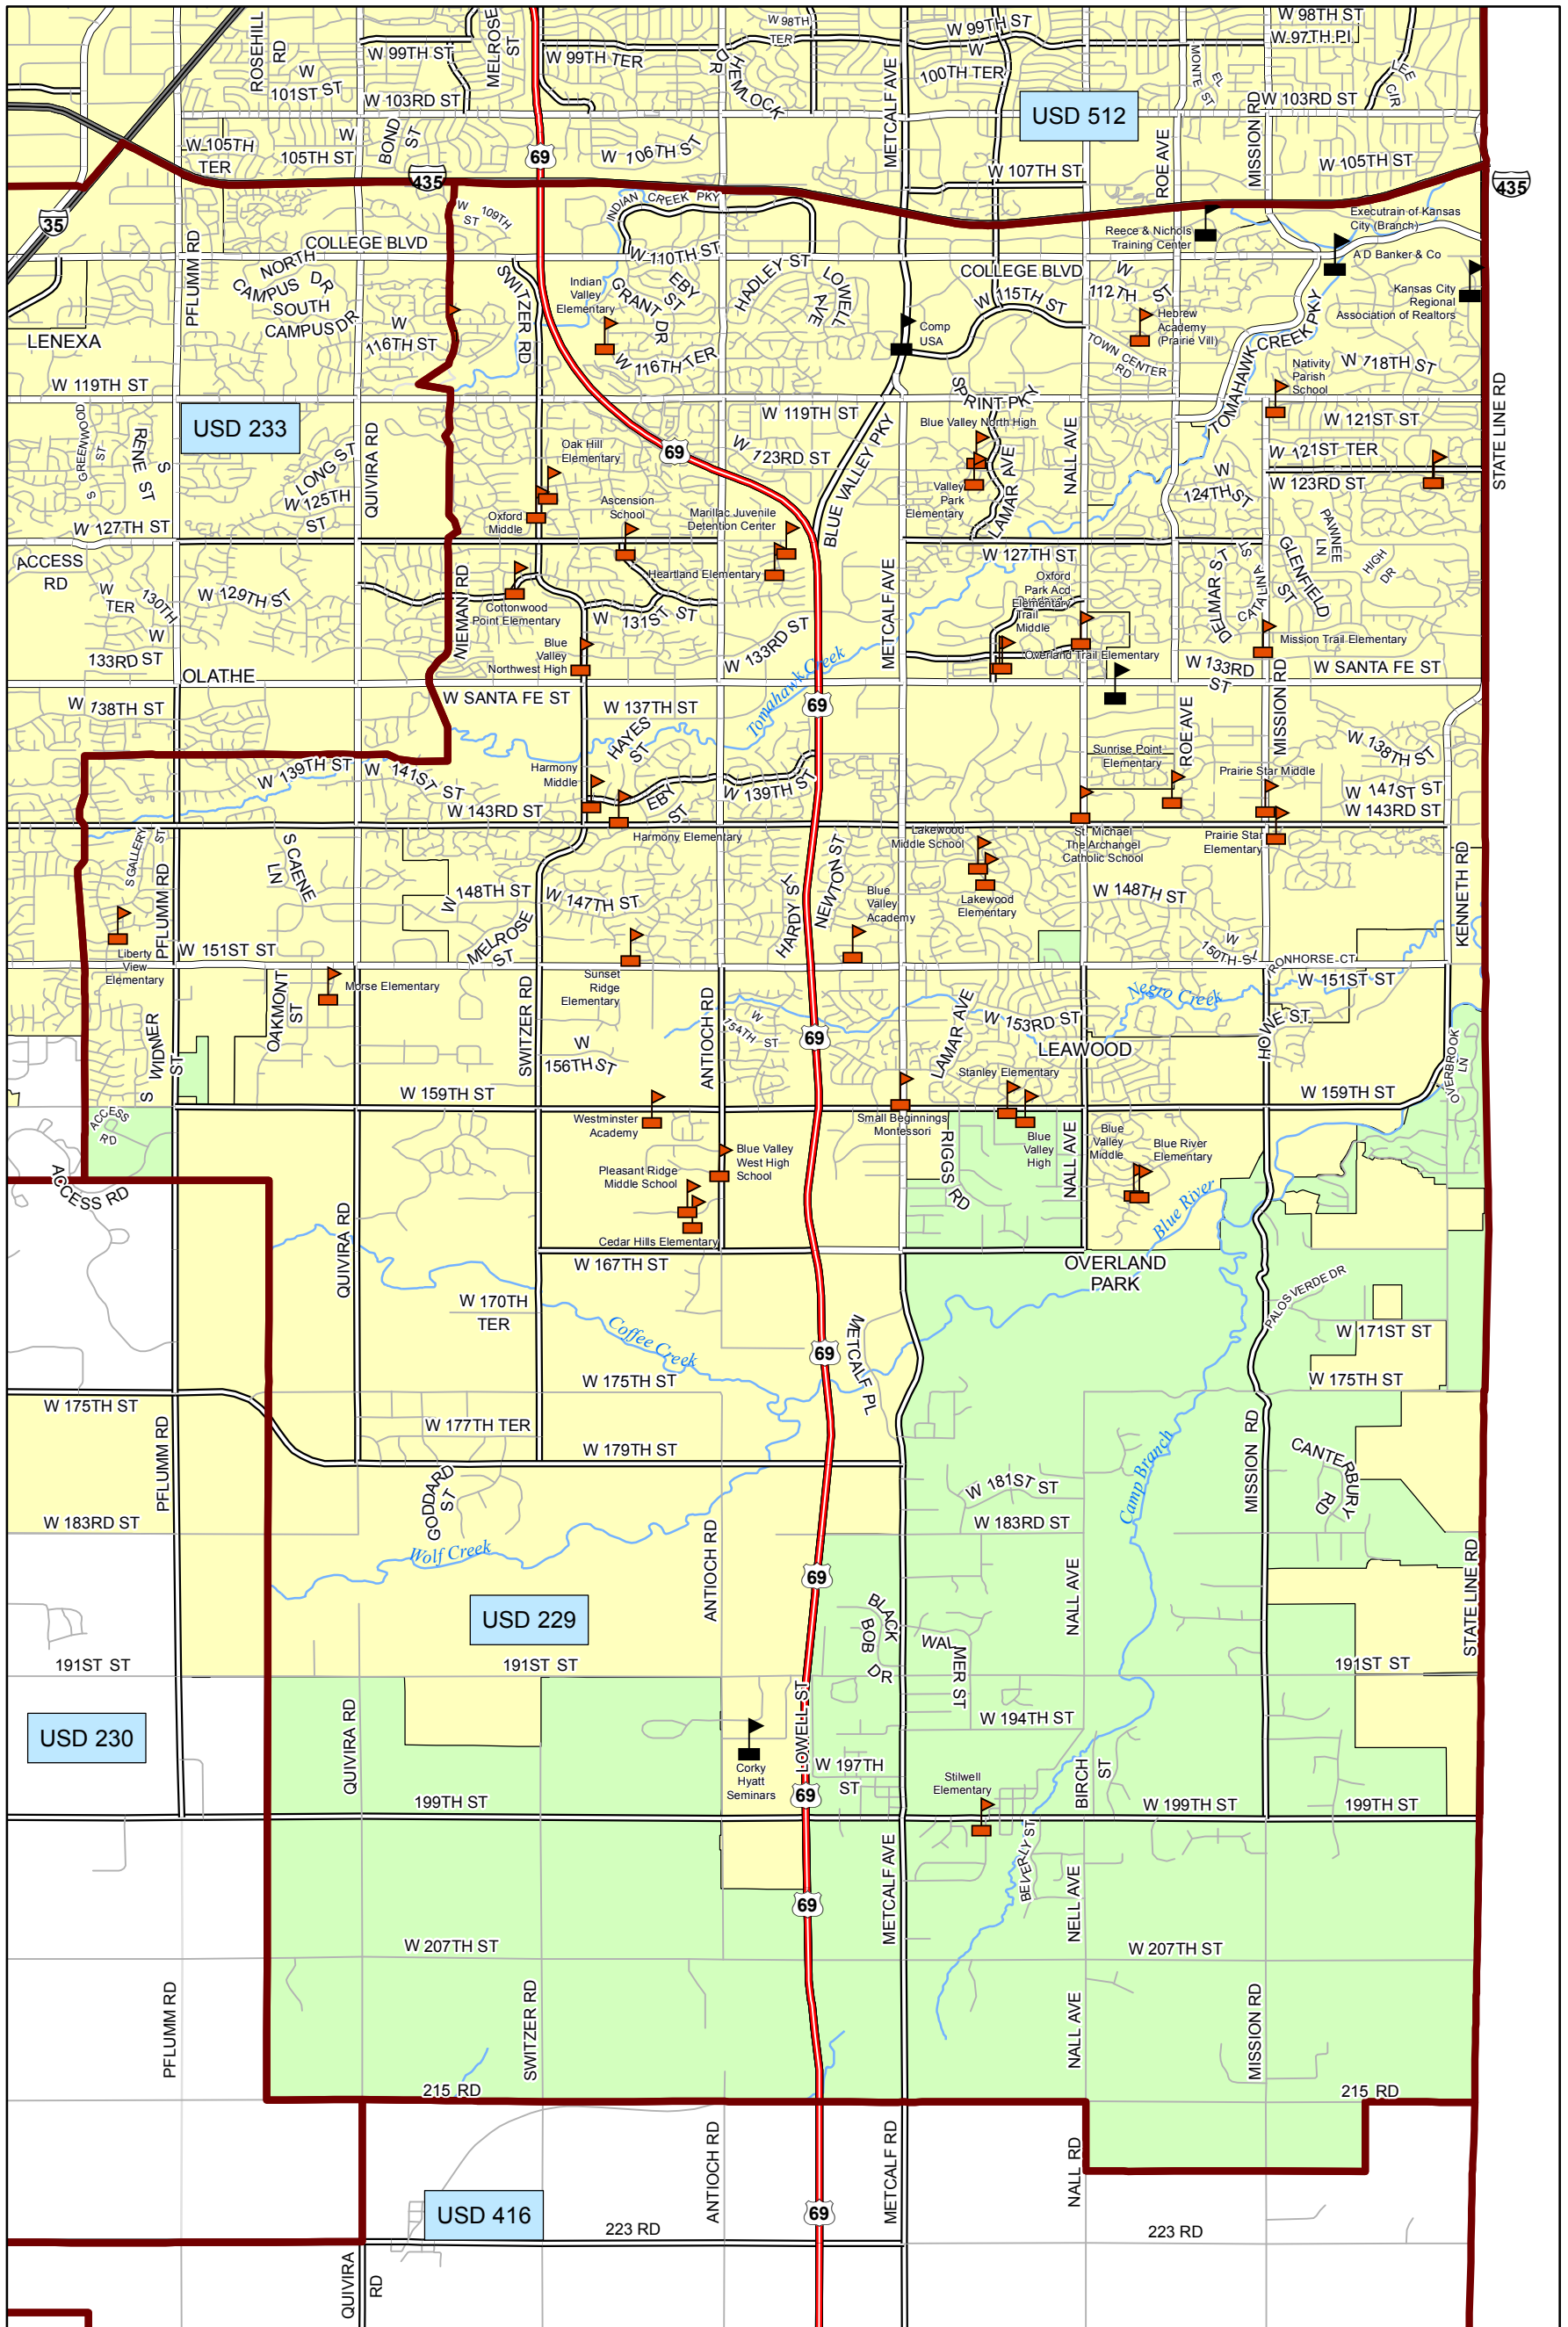

USD 229 District Map

PREPARED BY THE
KANSAS DEPARTMENT OF TRANSPORTATION
BUREAU OF TRANSPORTATION PLANNING

MAP CREATED TUESDAY, JUNE 02, 2015

KDOT makes no warranties, guarantees, or representations for accuracy of this information and assumes no liability for errors or omissions.

-  Primary/Secondary School
-  Post Secondary School
-  District Boundaries