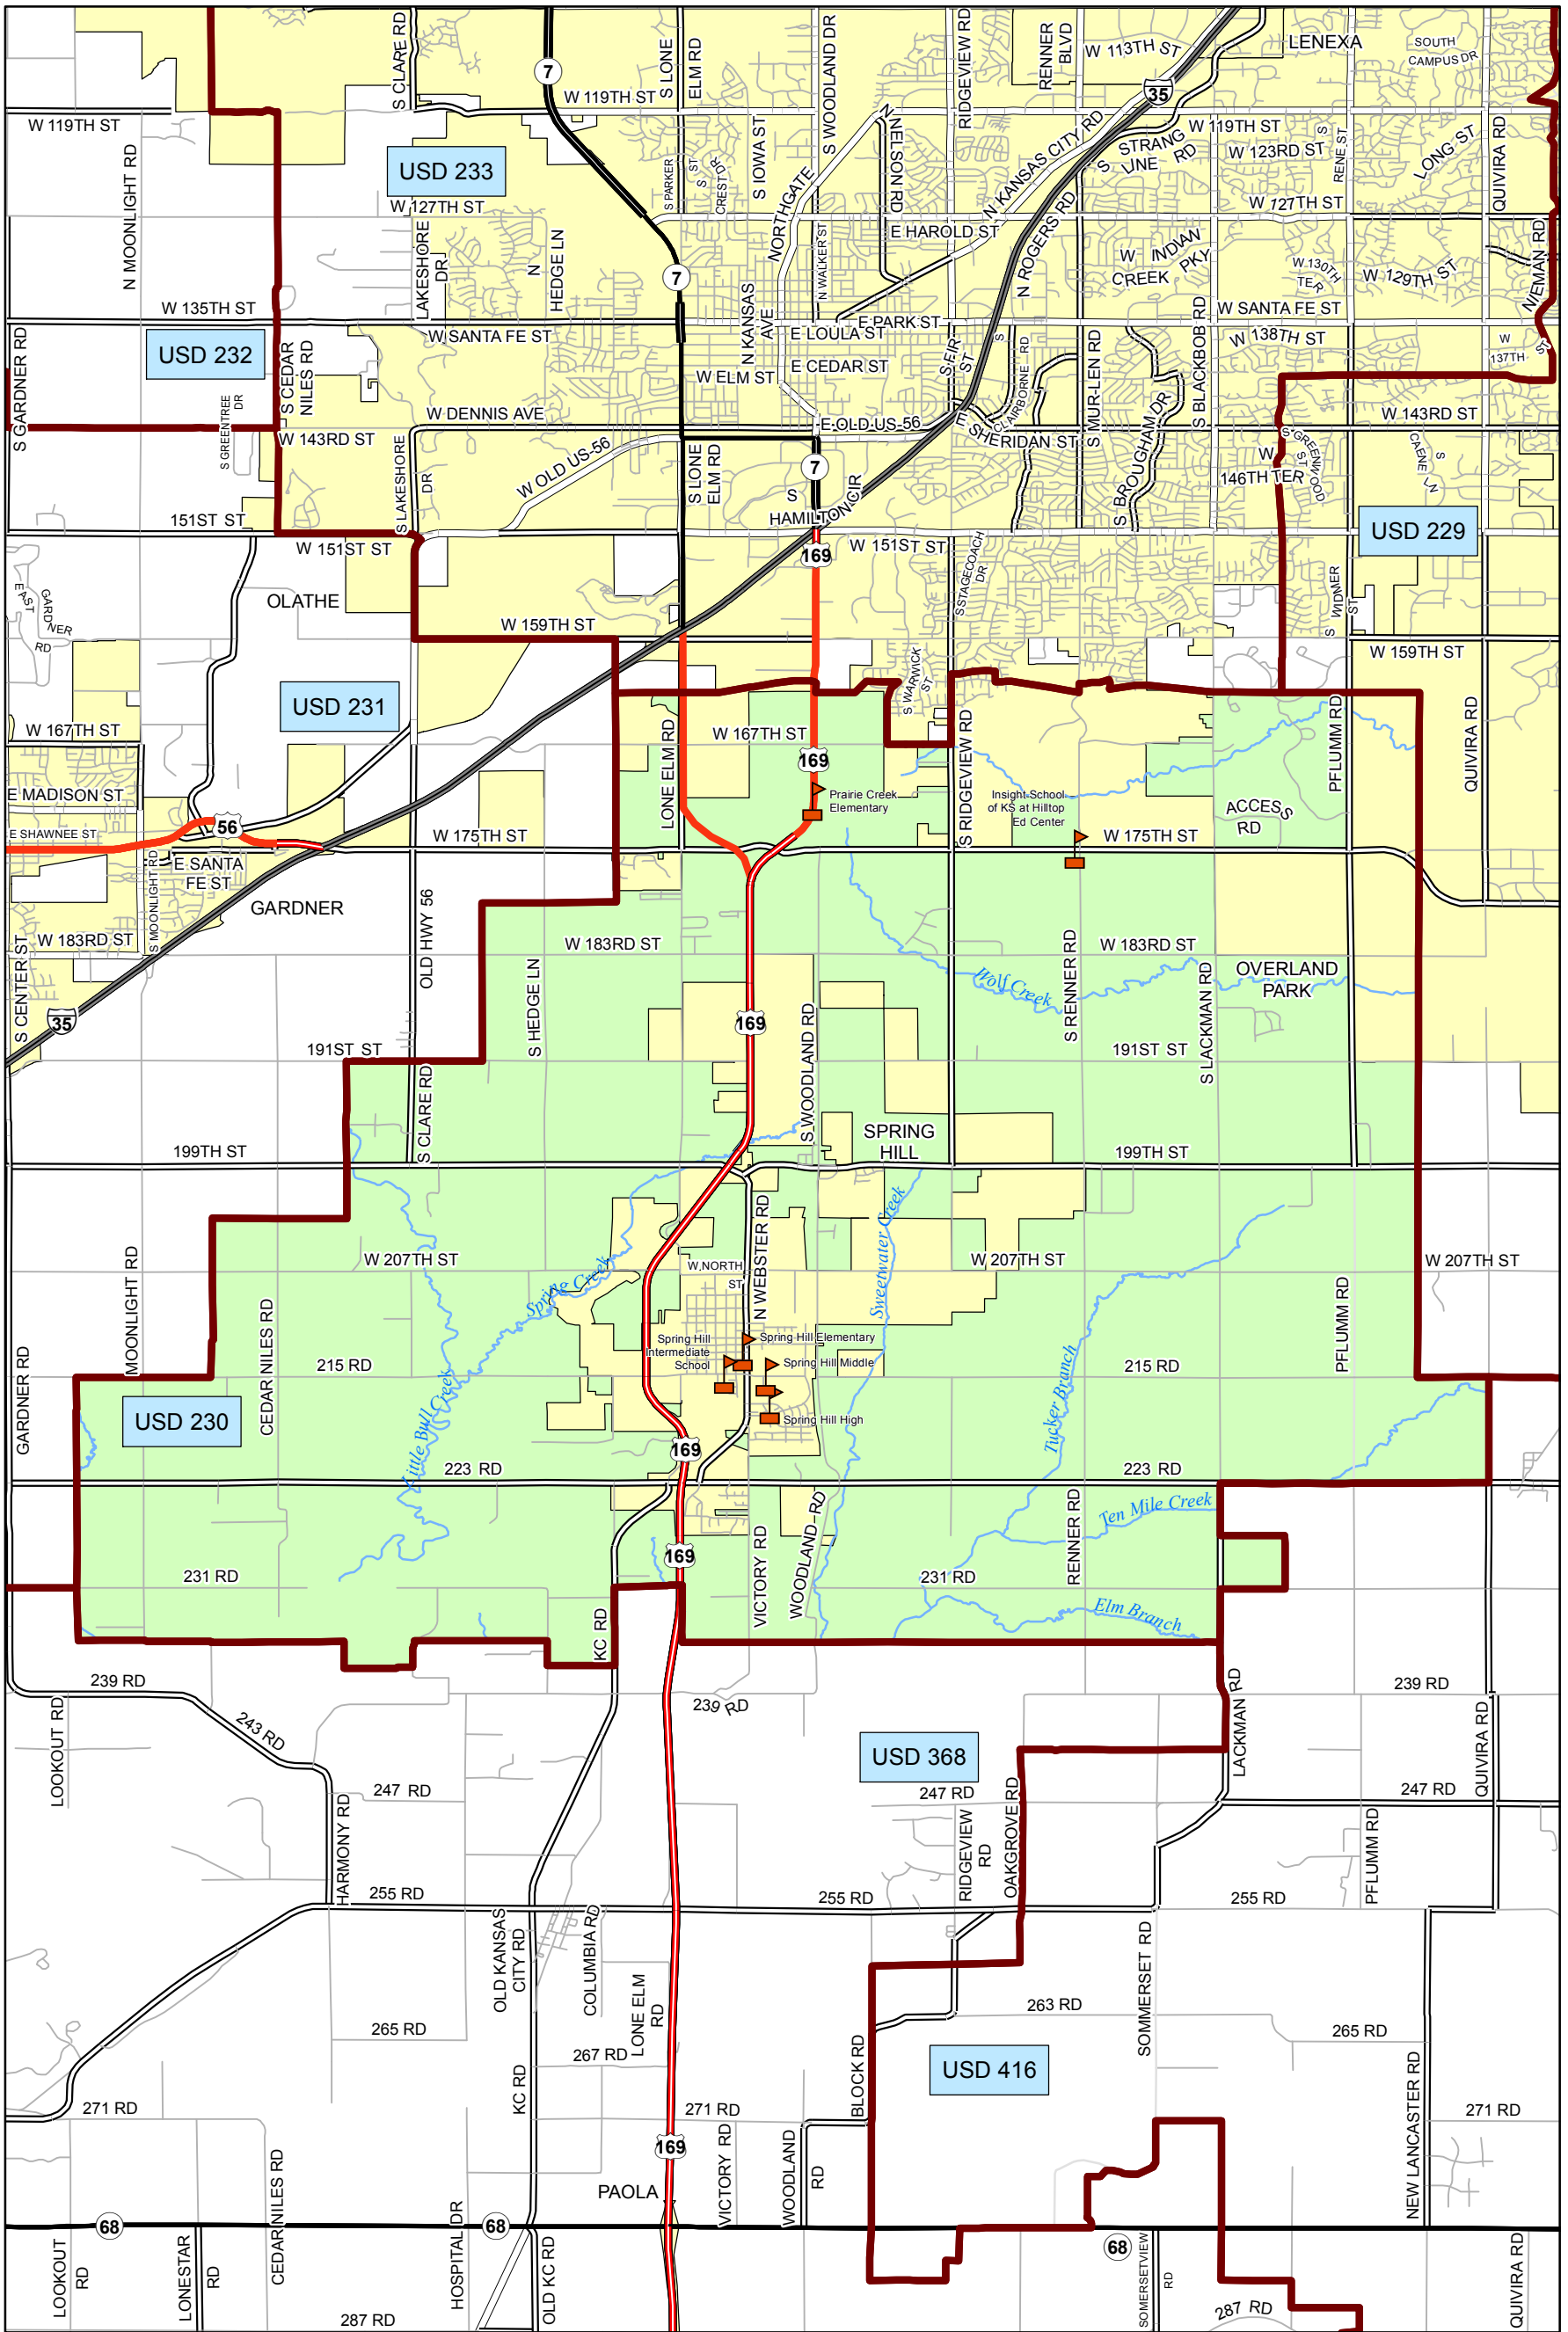

# USD 230 District Map

PREPARED BY THE  
**KANSAS DEPARTMENT OF TRANSPORTATION**  
**BUREAU OF TRANSPORTATION PLANNING**

MAP CREATED TUESDAY, JUNE 02, 2015

KDOT makes no warranties, guarantees, or representations for accuracy of this information and assumes no liability for errors or omissions.

-  Primary/Secondary School
-  Post Secondary School
-  District Boundaries