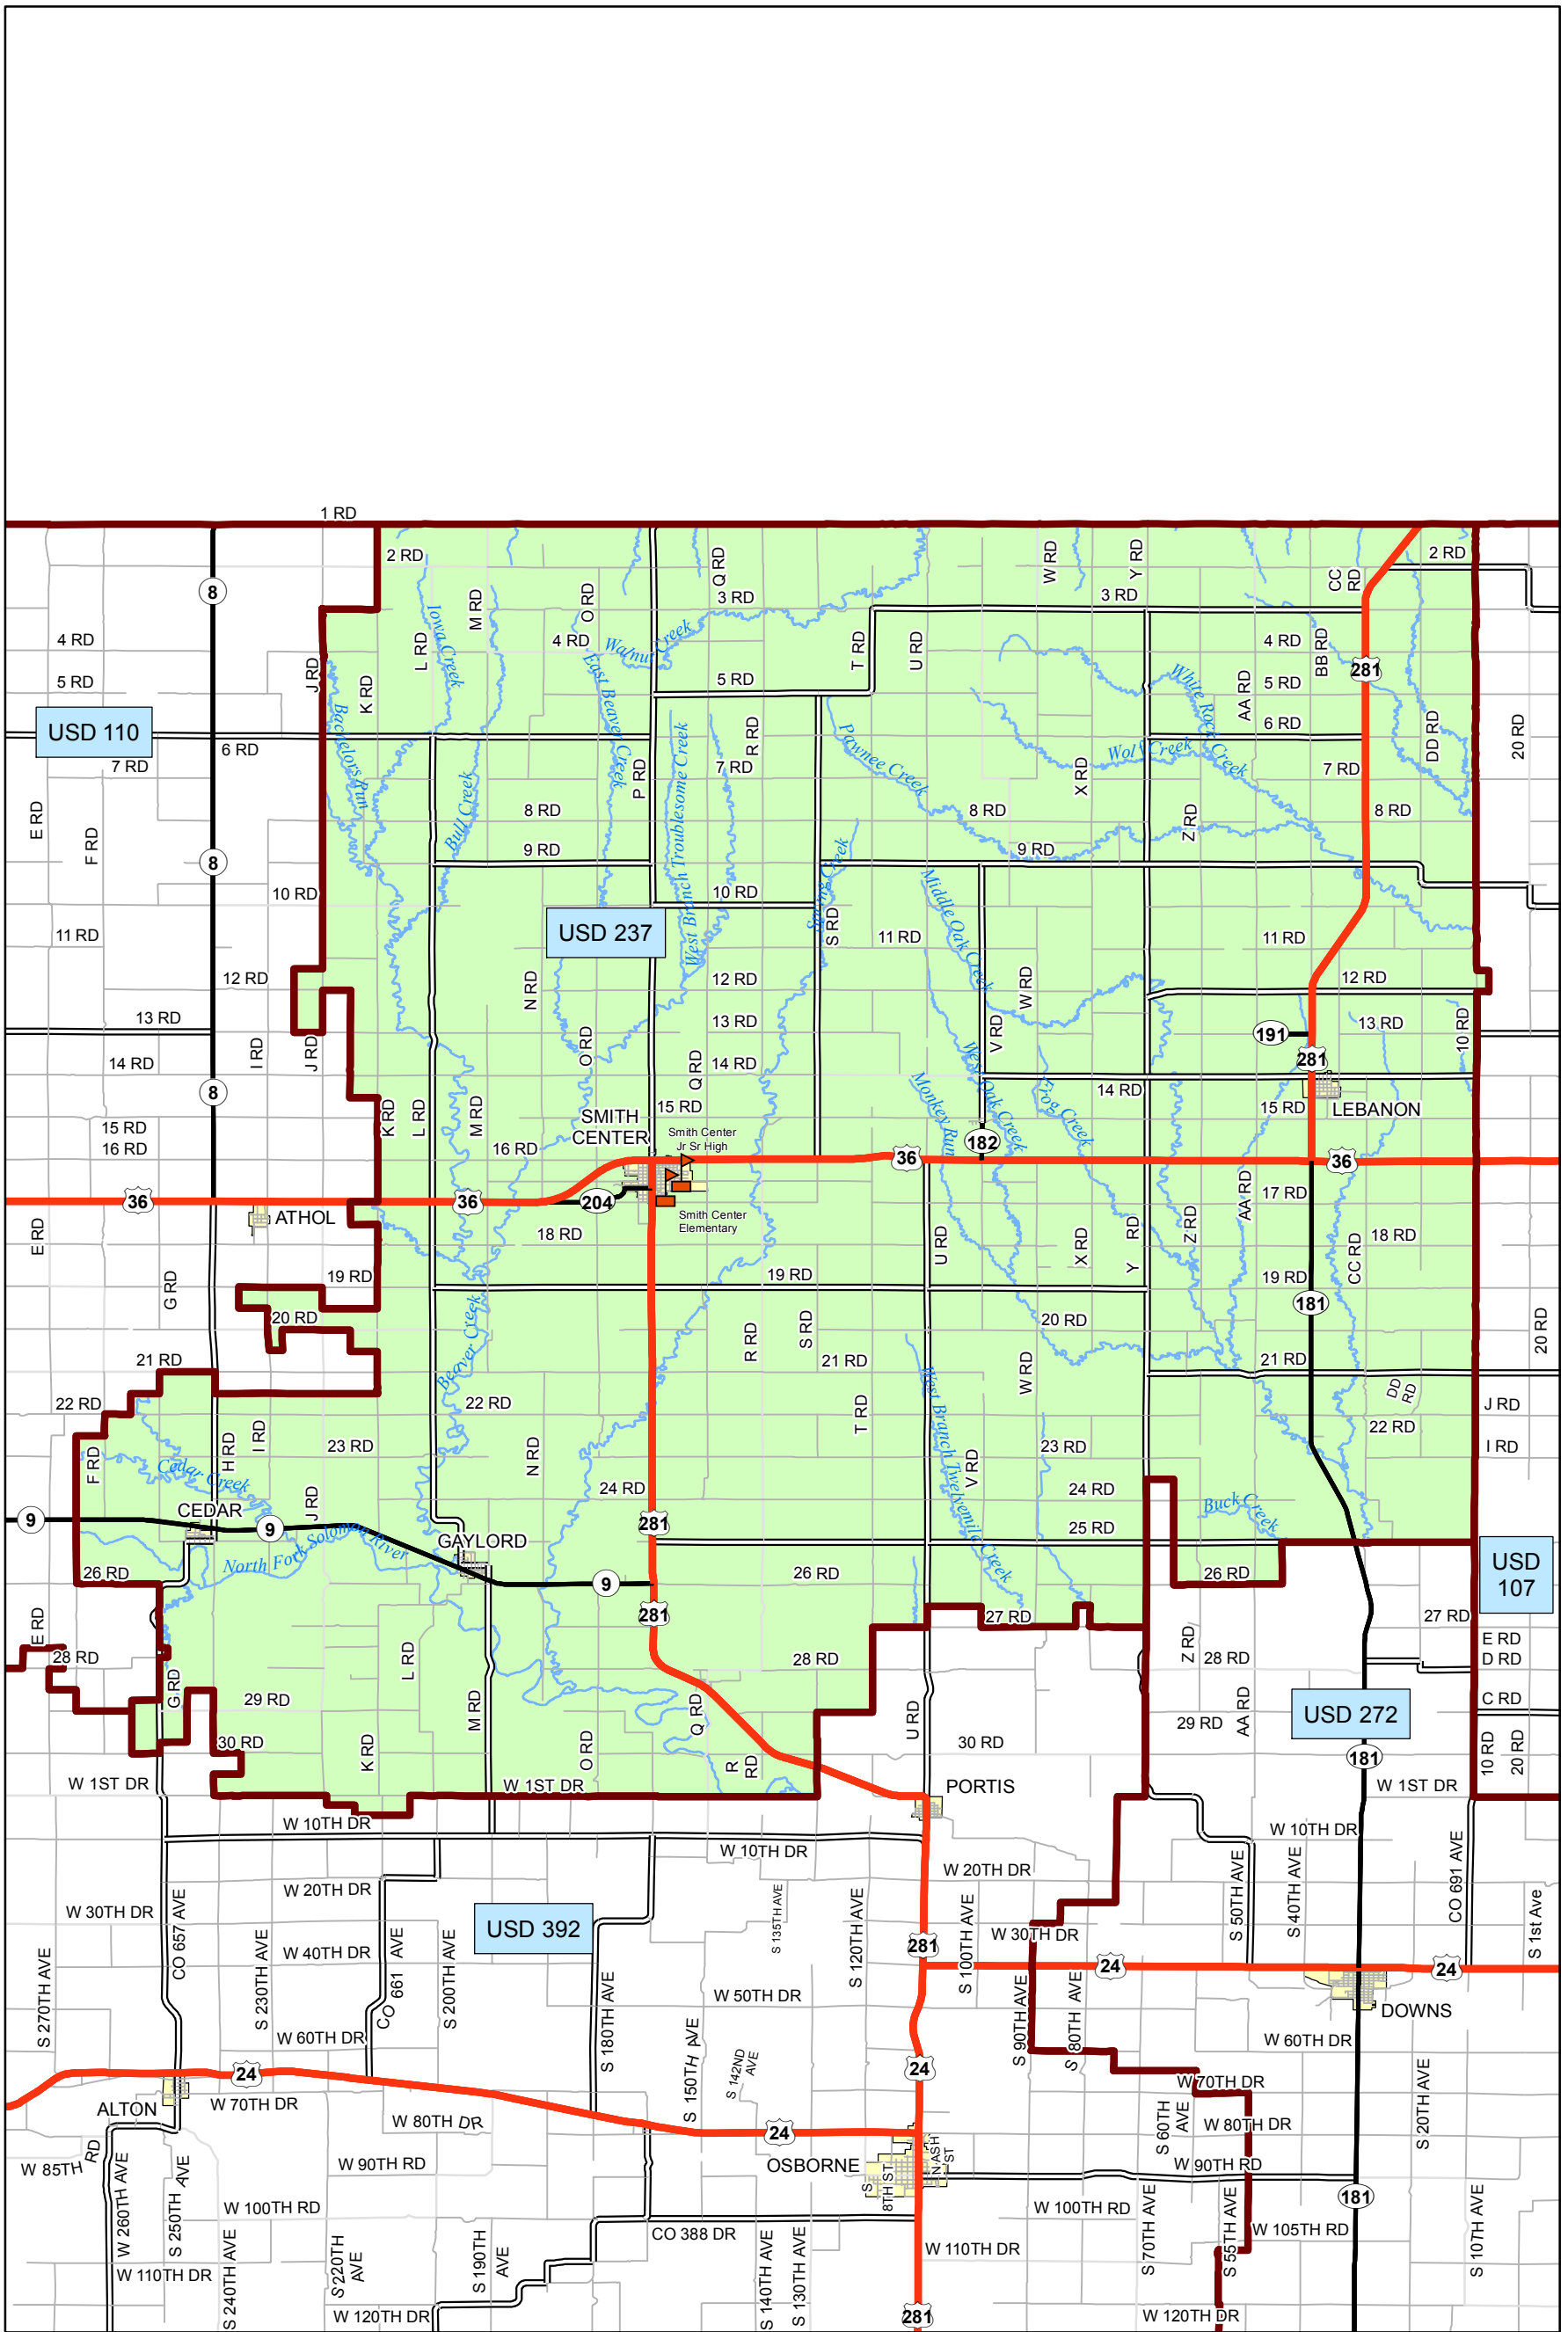

# USD 237 District Map

PREPARED BY THE  
**KANSAS DEPARTMENT OF TRANSPORTATION**  
**BUREAU OF TRANSPORTATION PLANNING**

MAP CREATED TUESDAY, JUNE 02, 2015

KDOT makes no warranties, guarantees, or representations for accuracy of this information and assumes no liability for errors or omissions.

-  Primary/Secondary School
-  Post Secondary School
-  District Boundaries