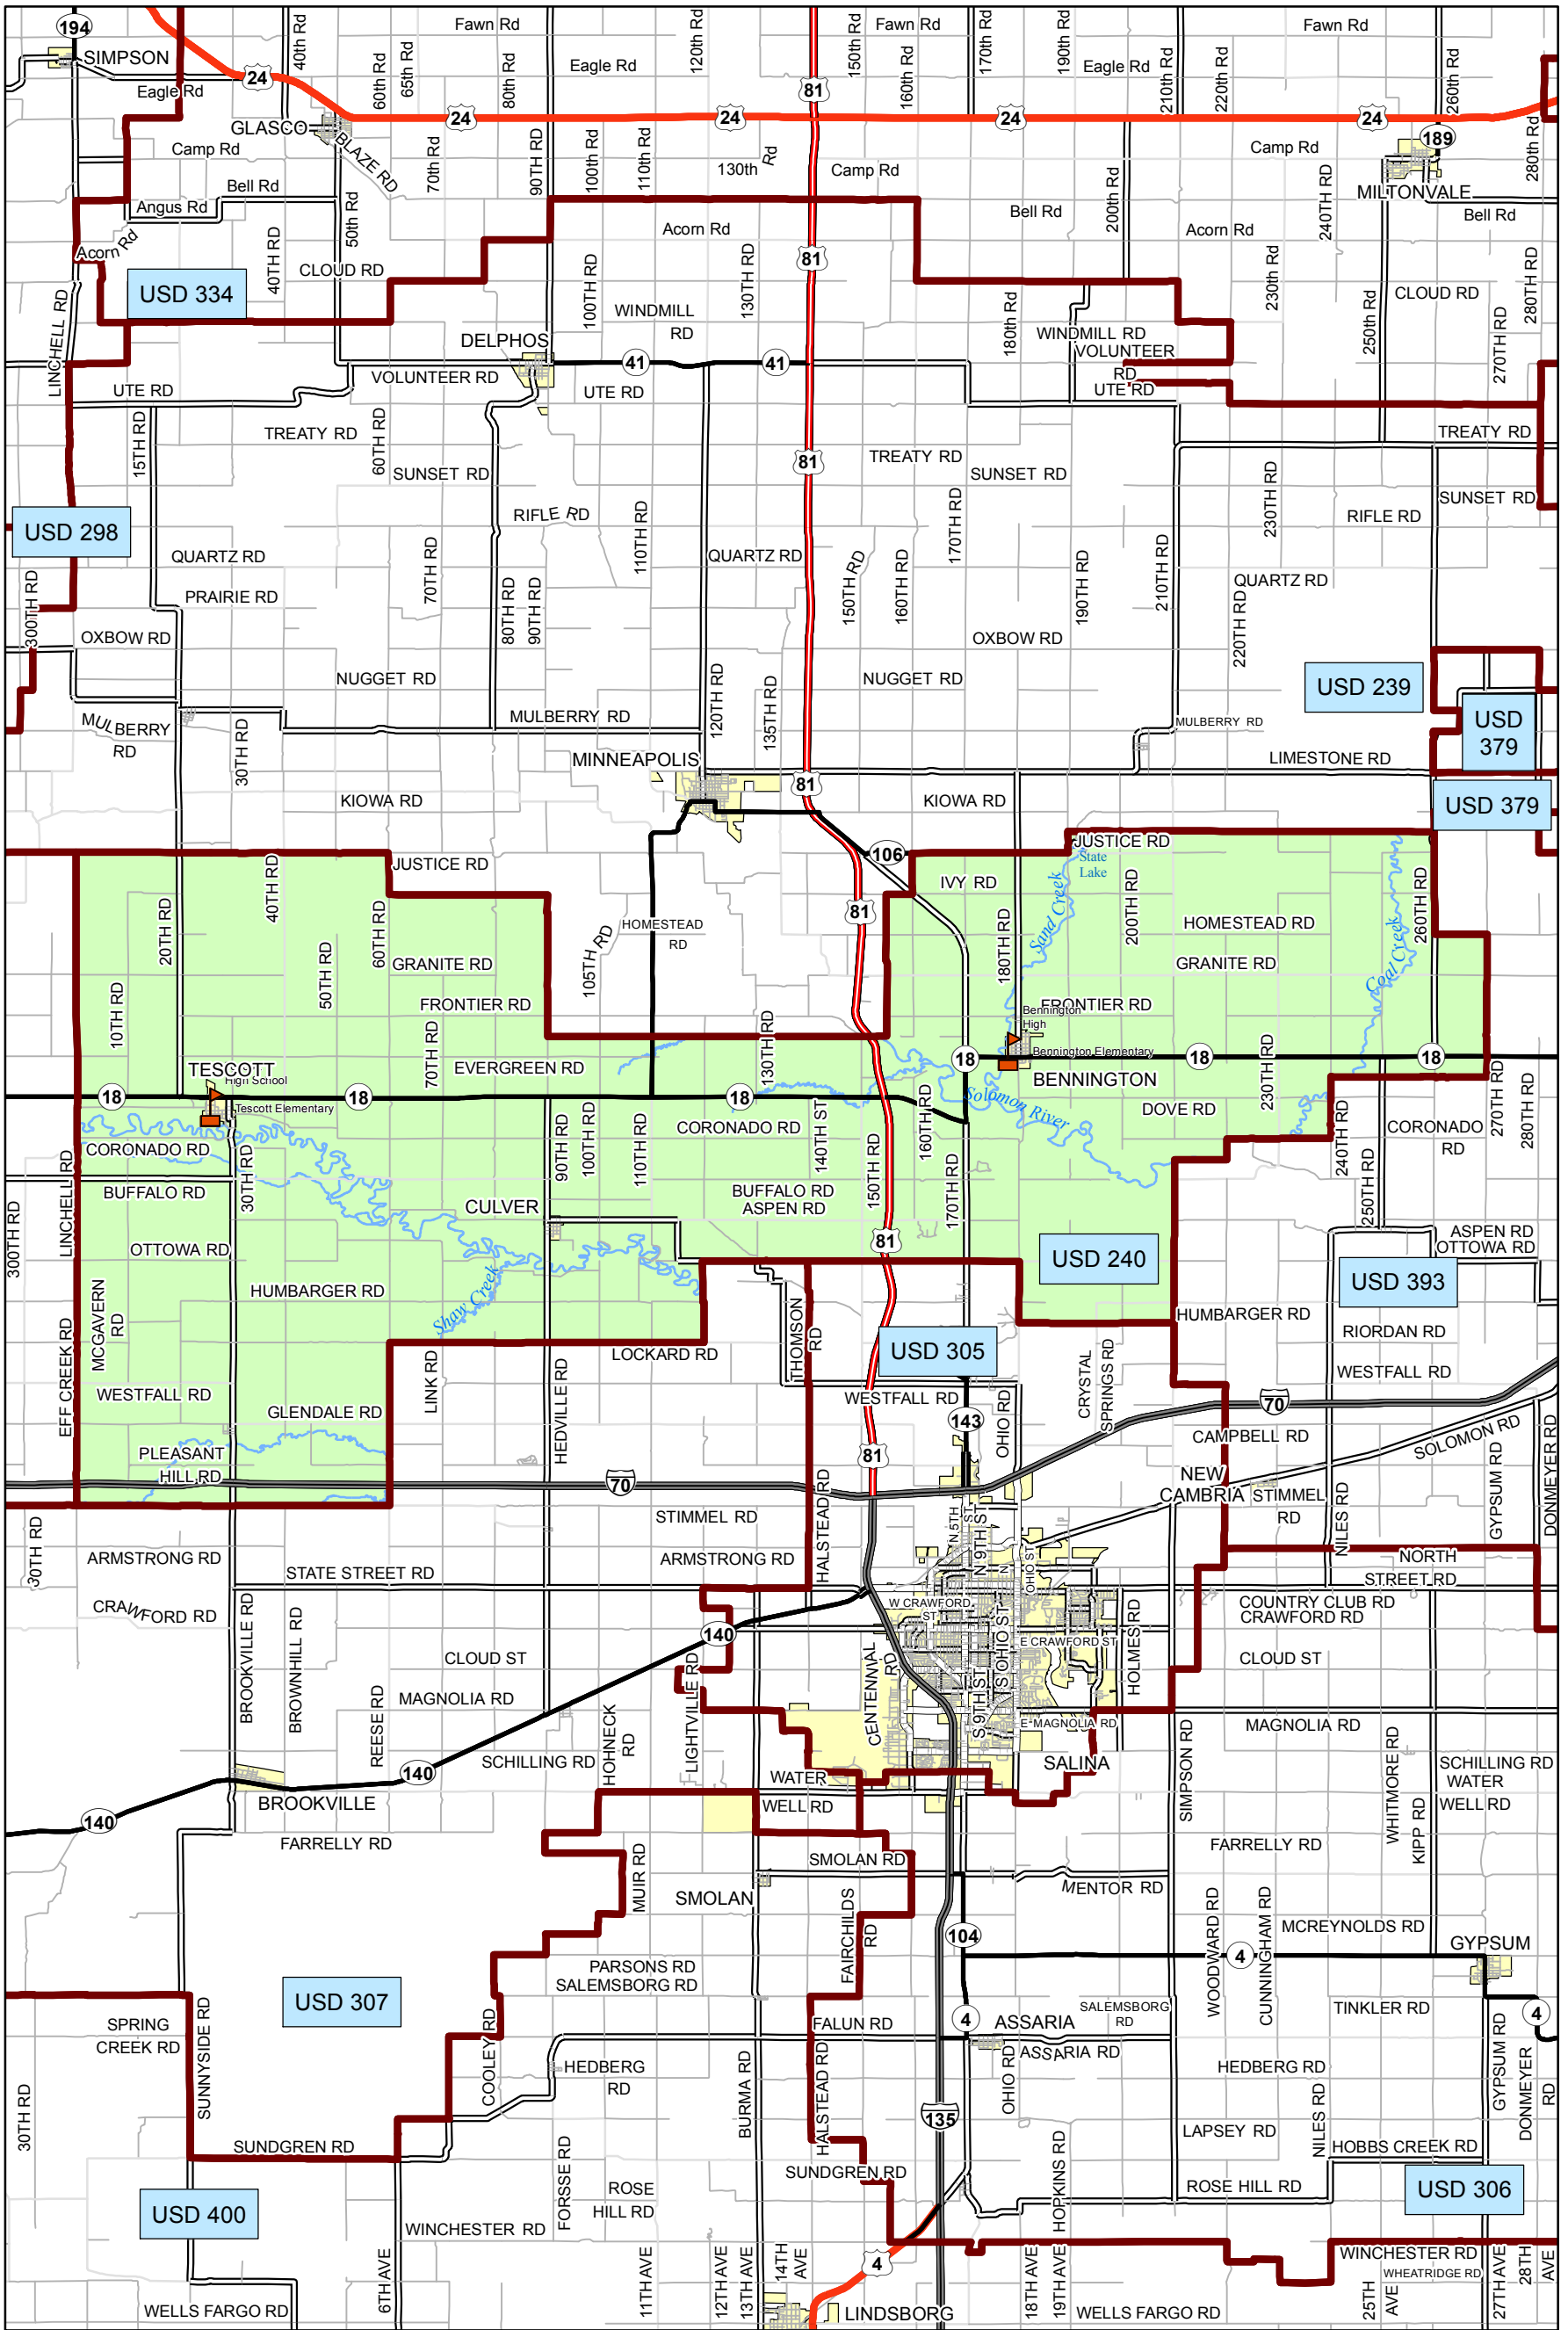

# USD 240 District Map

PREPARED BY THE  
**KANSAS DEPARTMENT OF TRANSPORTATION**  
**BUREAU OF TRANSPORTATION PLANNING**

MAP CREATED TUESDAY, JUNE 02, 2015

KDOT makes no warranties, guarantees, or representations for accuracy of this information and assumes no liability for errors or omissions.

-  Primary/Secondary School
-  Post Secondary School
-  District Boundaries