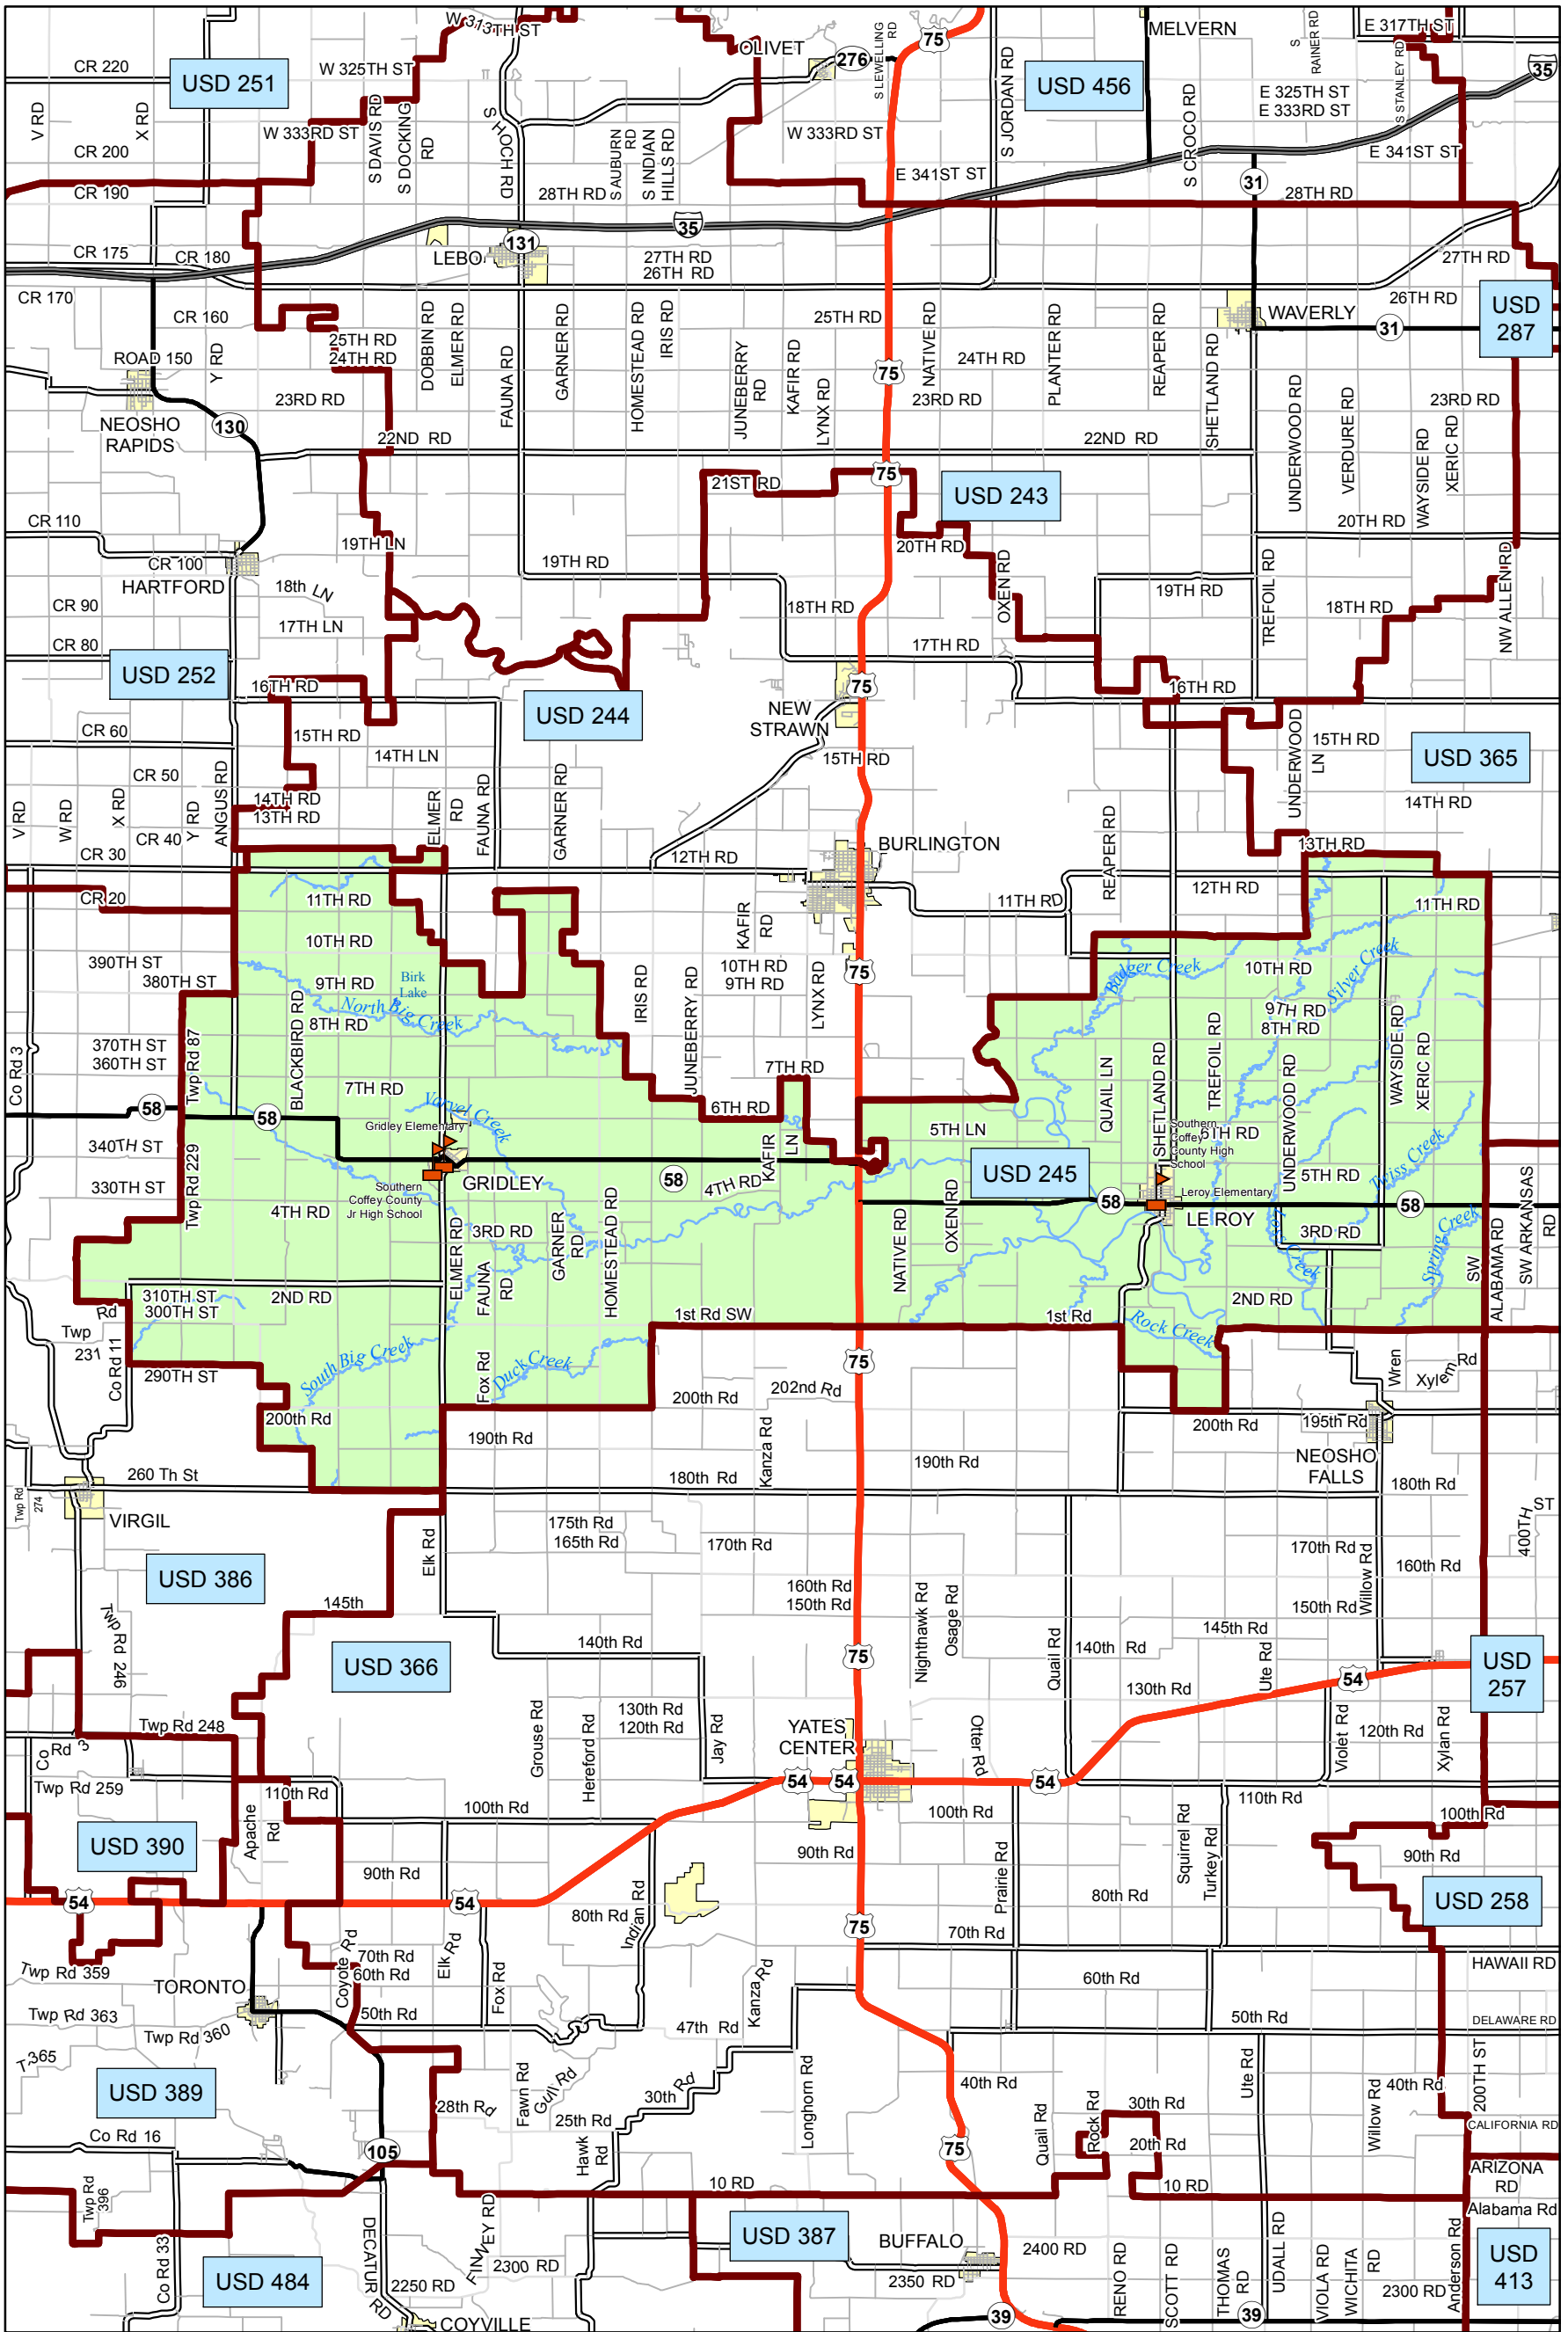

USD 245 District Map

PREPARED BY THE
KANSAS DEPARTMENT OF TRANSPORTATION
BUREAU OF TRANSPORTATION PLANNING

MAP CREATED TUESDAY, JUNE 02, 2015

KDOT makes no warranties, guarantees, or representations for accuracy of this information and assumes no liability for errors or omissions.

-  Primary/Secondary School
-  Post Secondary School
-  District Boundaries