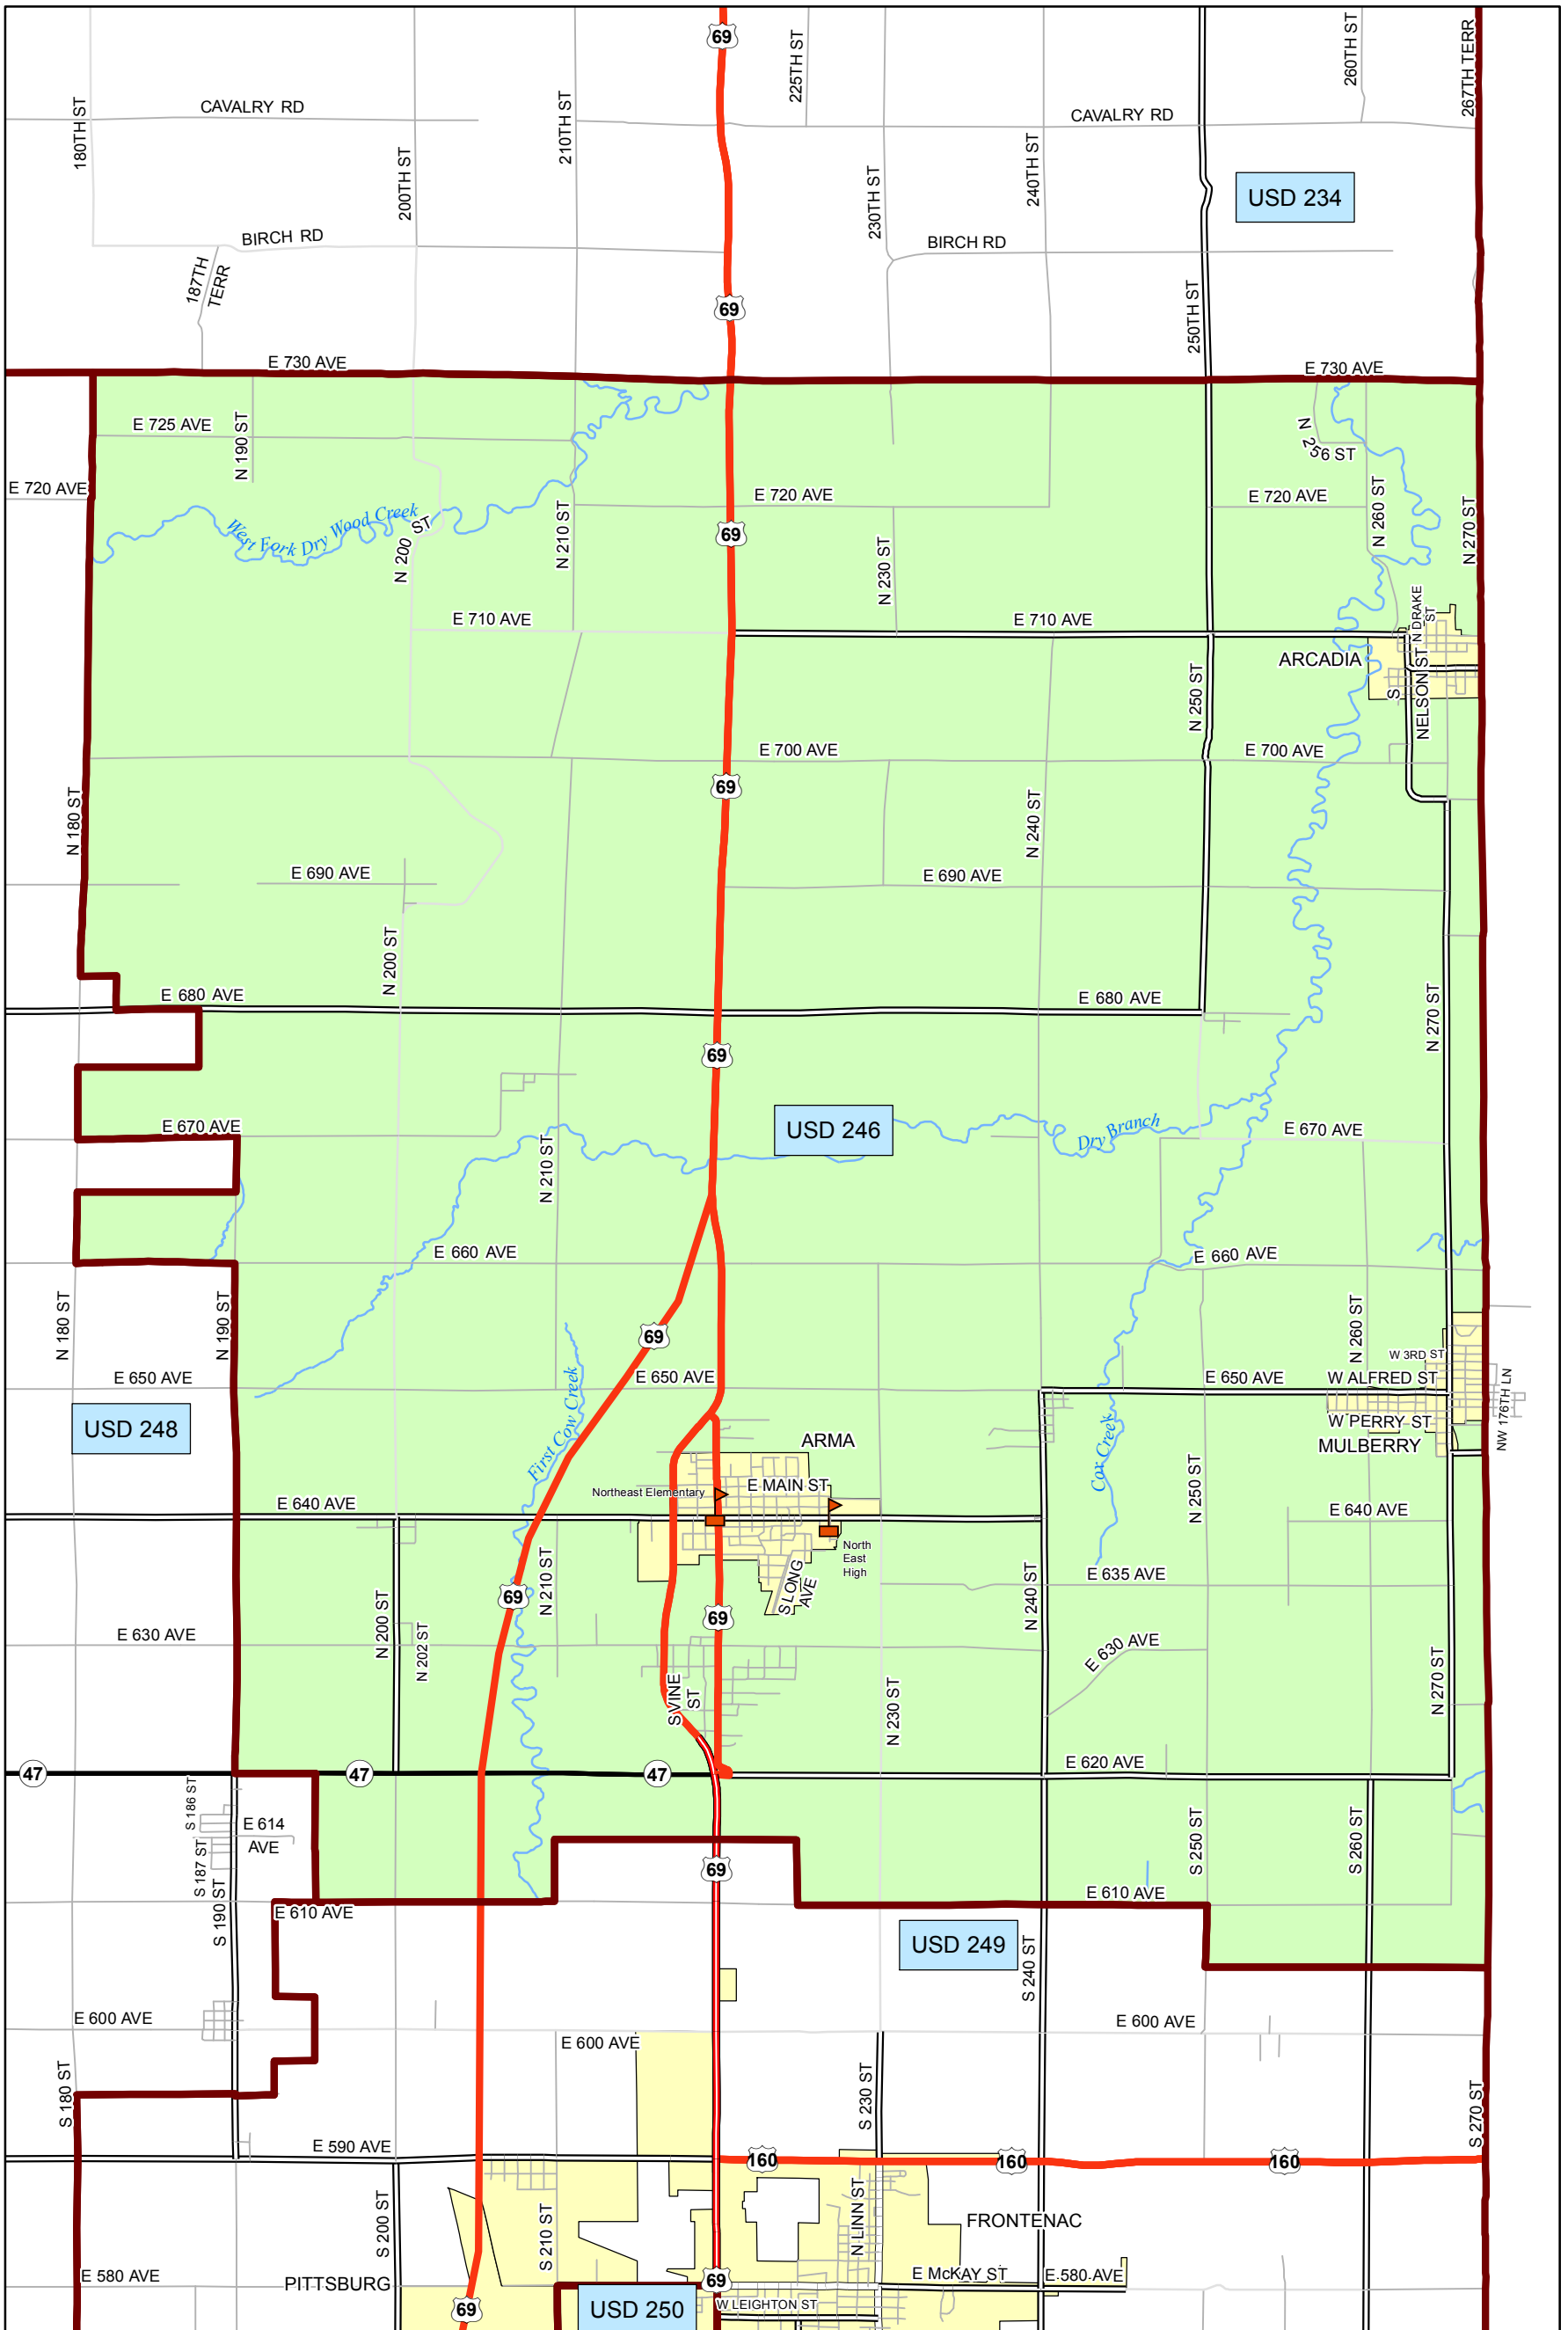

USD 246 District Map

PREPARED BY THE
KANSAS DEPARTMENT OF TRANSPORTATION
BUREAU OF TRANSPORTATION PLANNING

MAP CREATED TUESDAY, JUNE 02, 2015

KDOT makes no warranties, guarantees, or representations for accuracy of this information and assumes no liability for errors or omissions.

-  Primary/Secondary School
-  Post Secondary School
-  District Boundaries