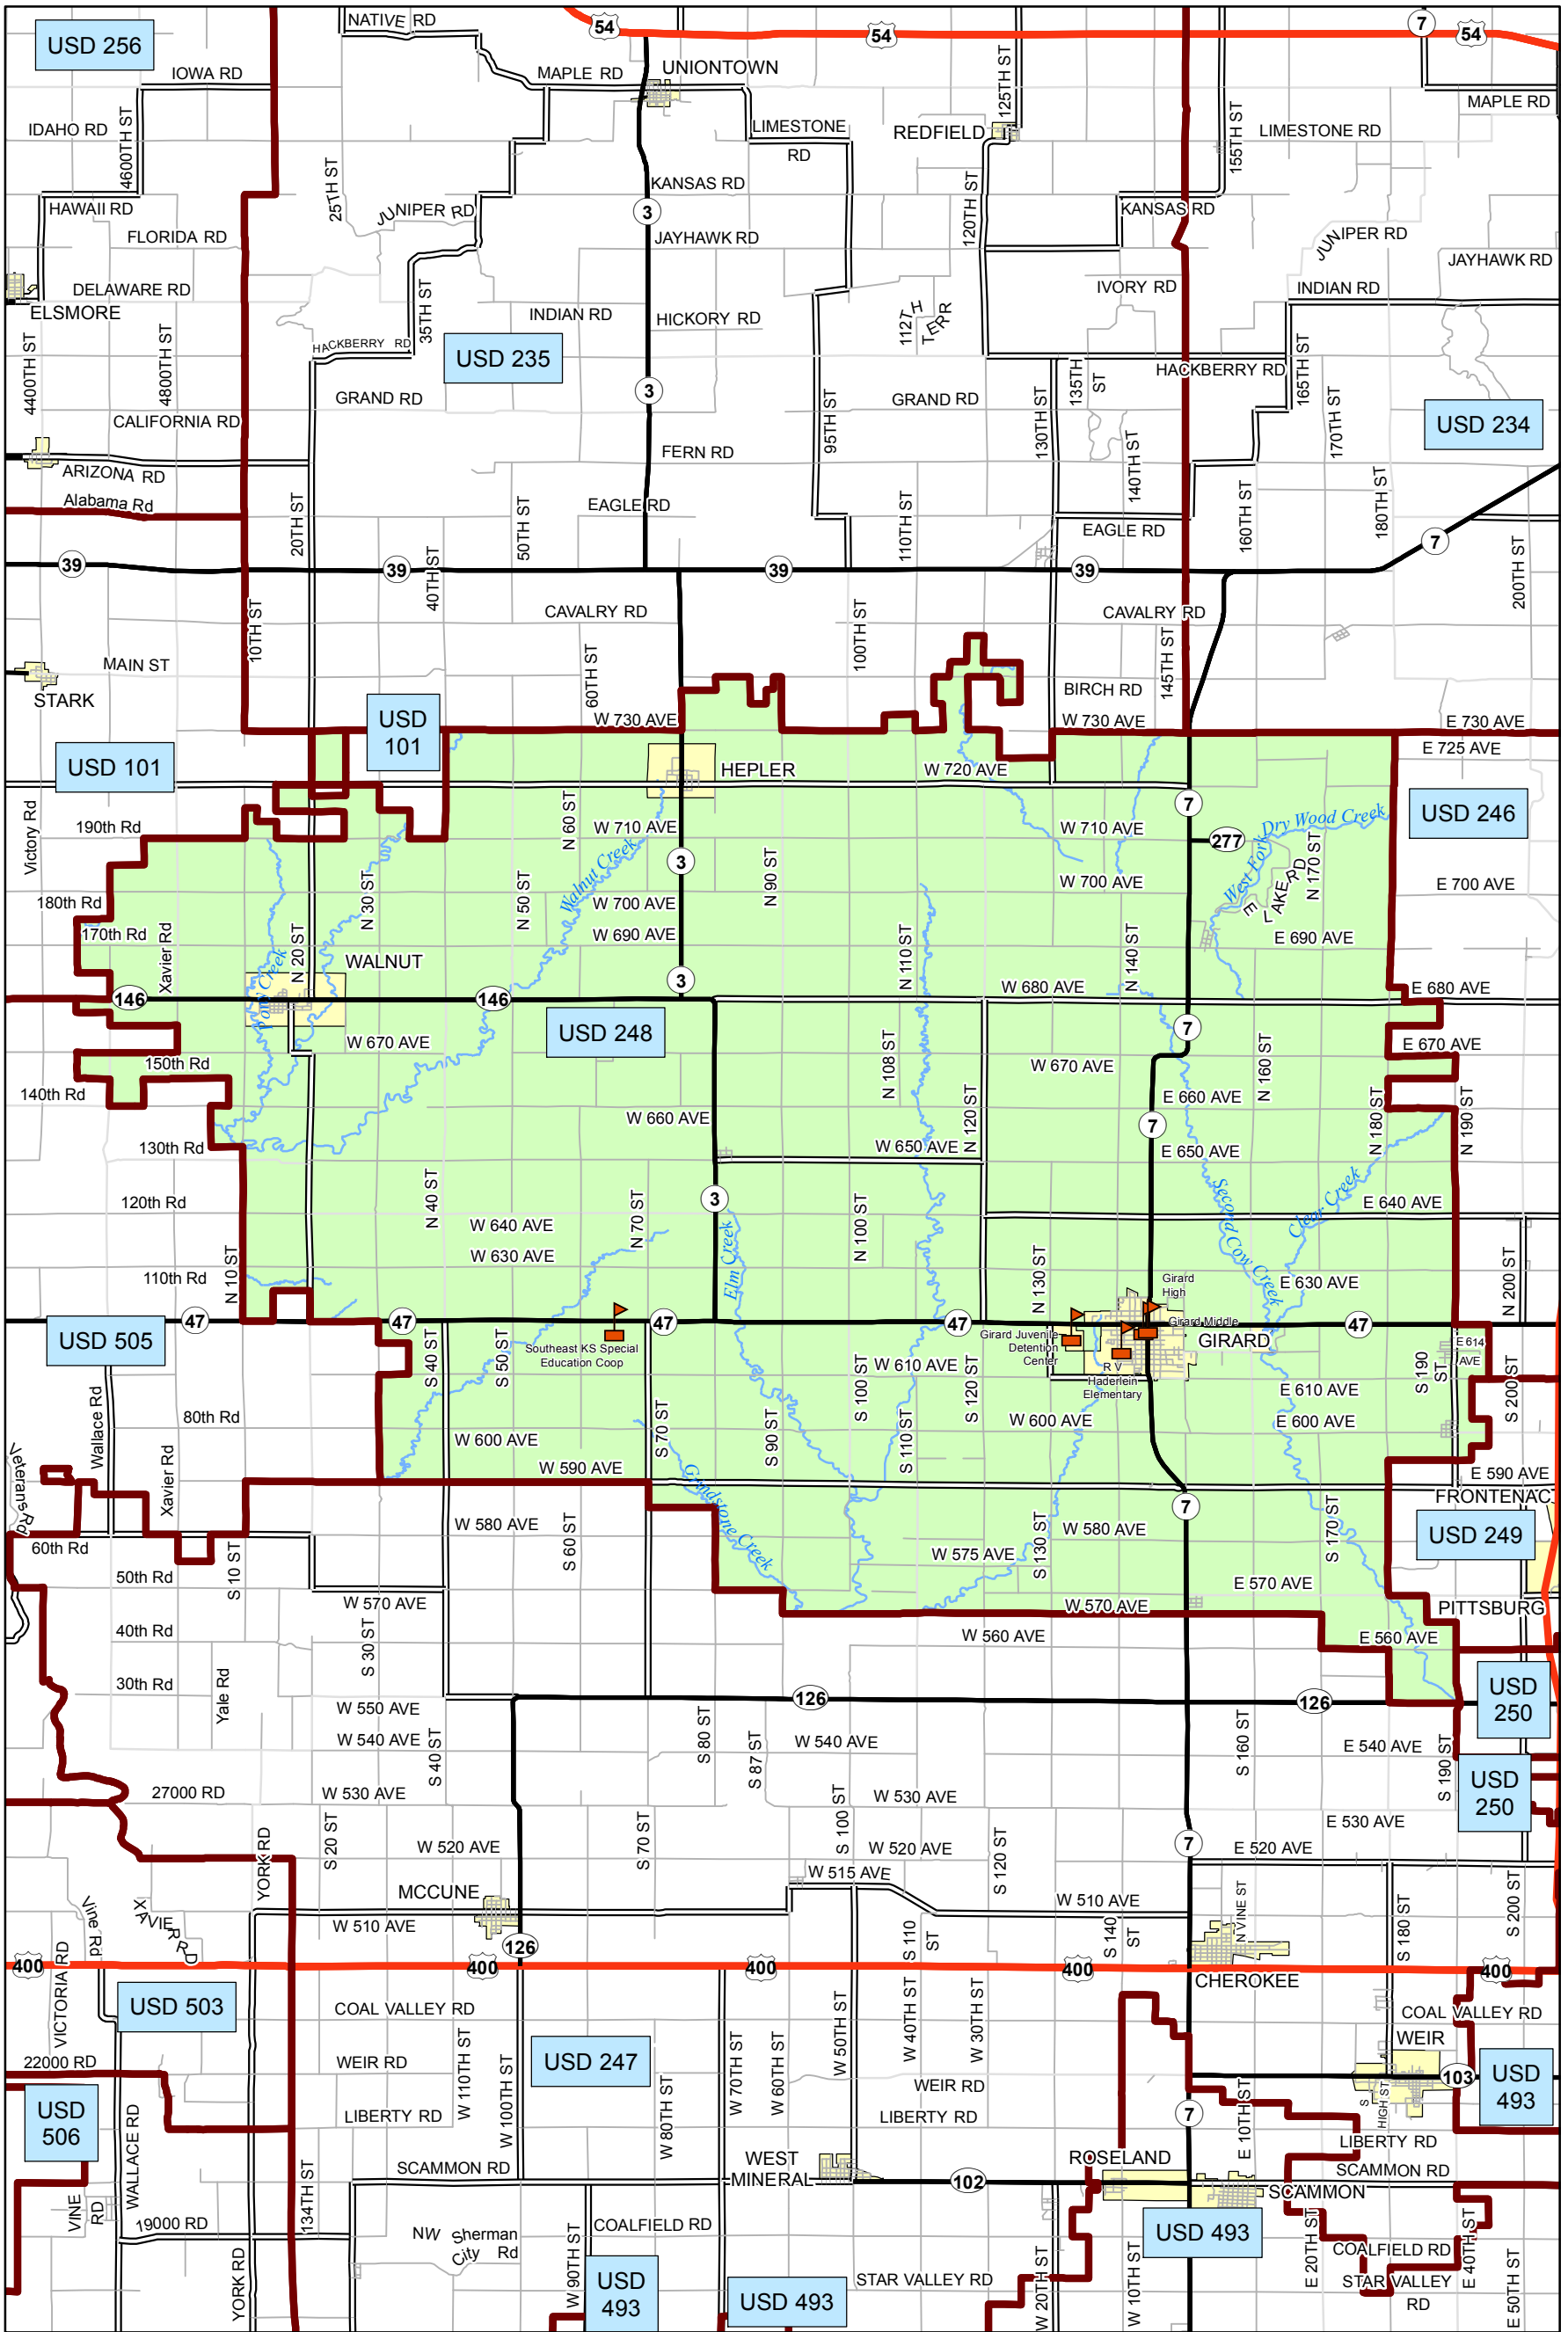

USD 248 District Map

PREPARED BY THE
KANSAS DEPARTMENT OF TRANSPORTATION
BUREAU OF TRANSPORTATION PLANNING

MAP CREATED TUESDAY, JUNE 02, 2015

KDOT makes no warranties, guarantees, or representations for accuracy of this information and assumes no liability for errors or omissions.

-  Primary/Secondary School
-  Post Secondary School
-  District Boundaries