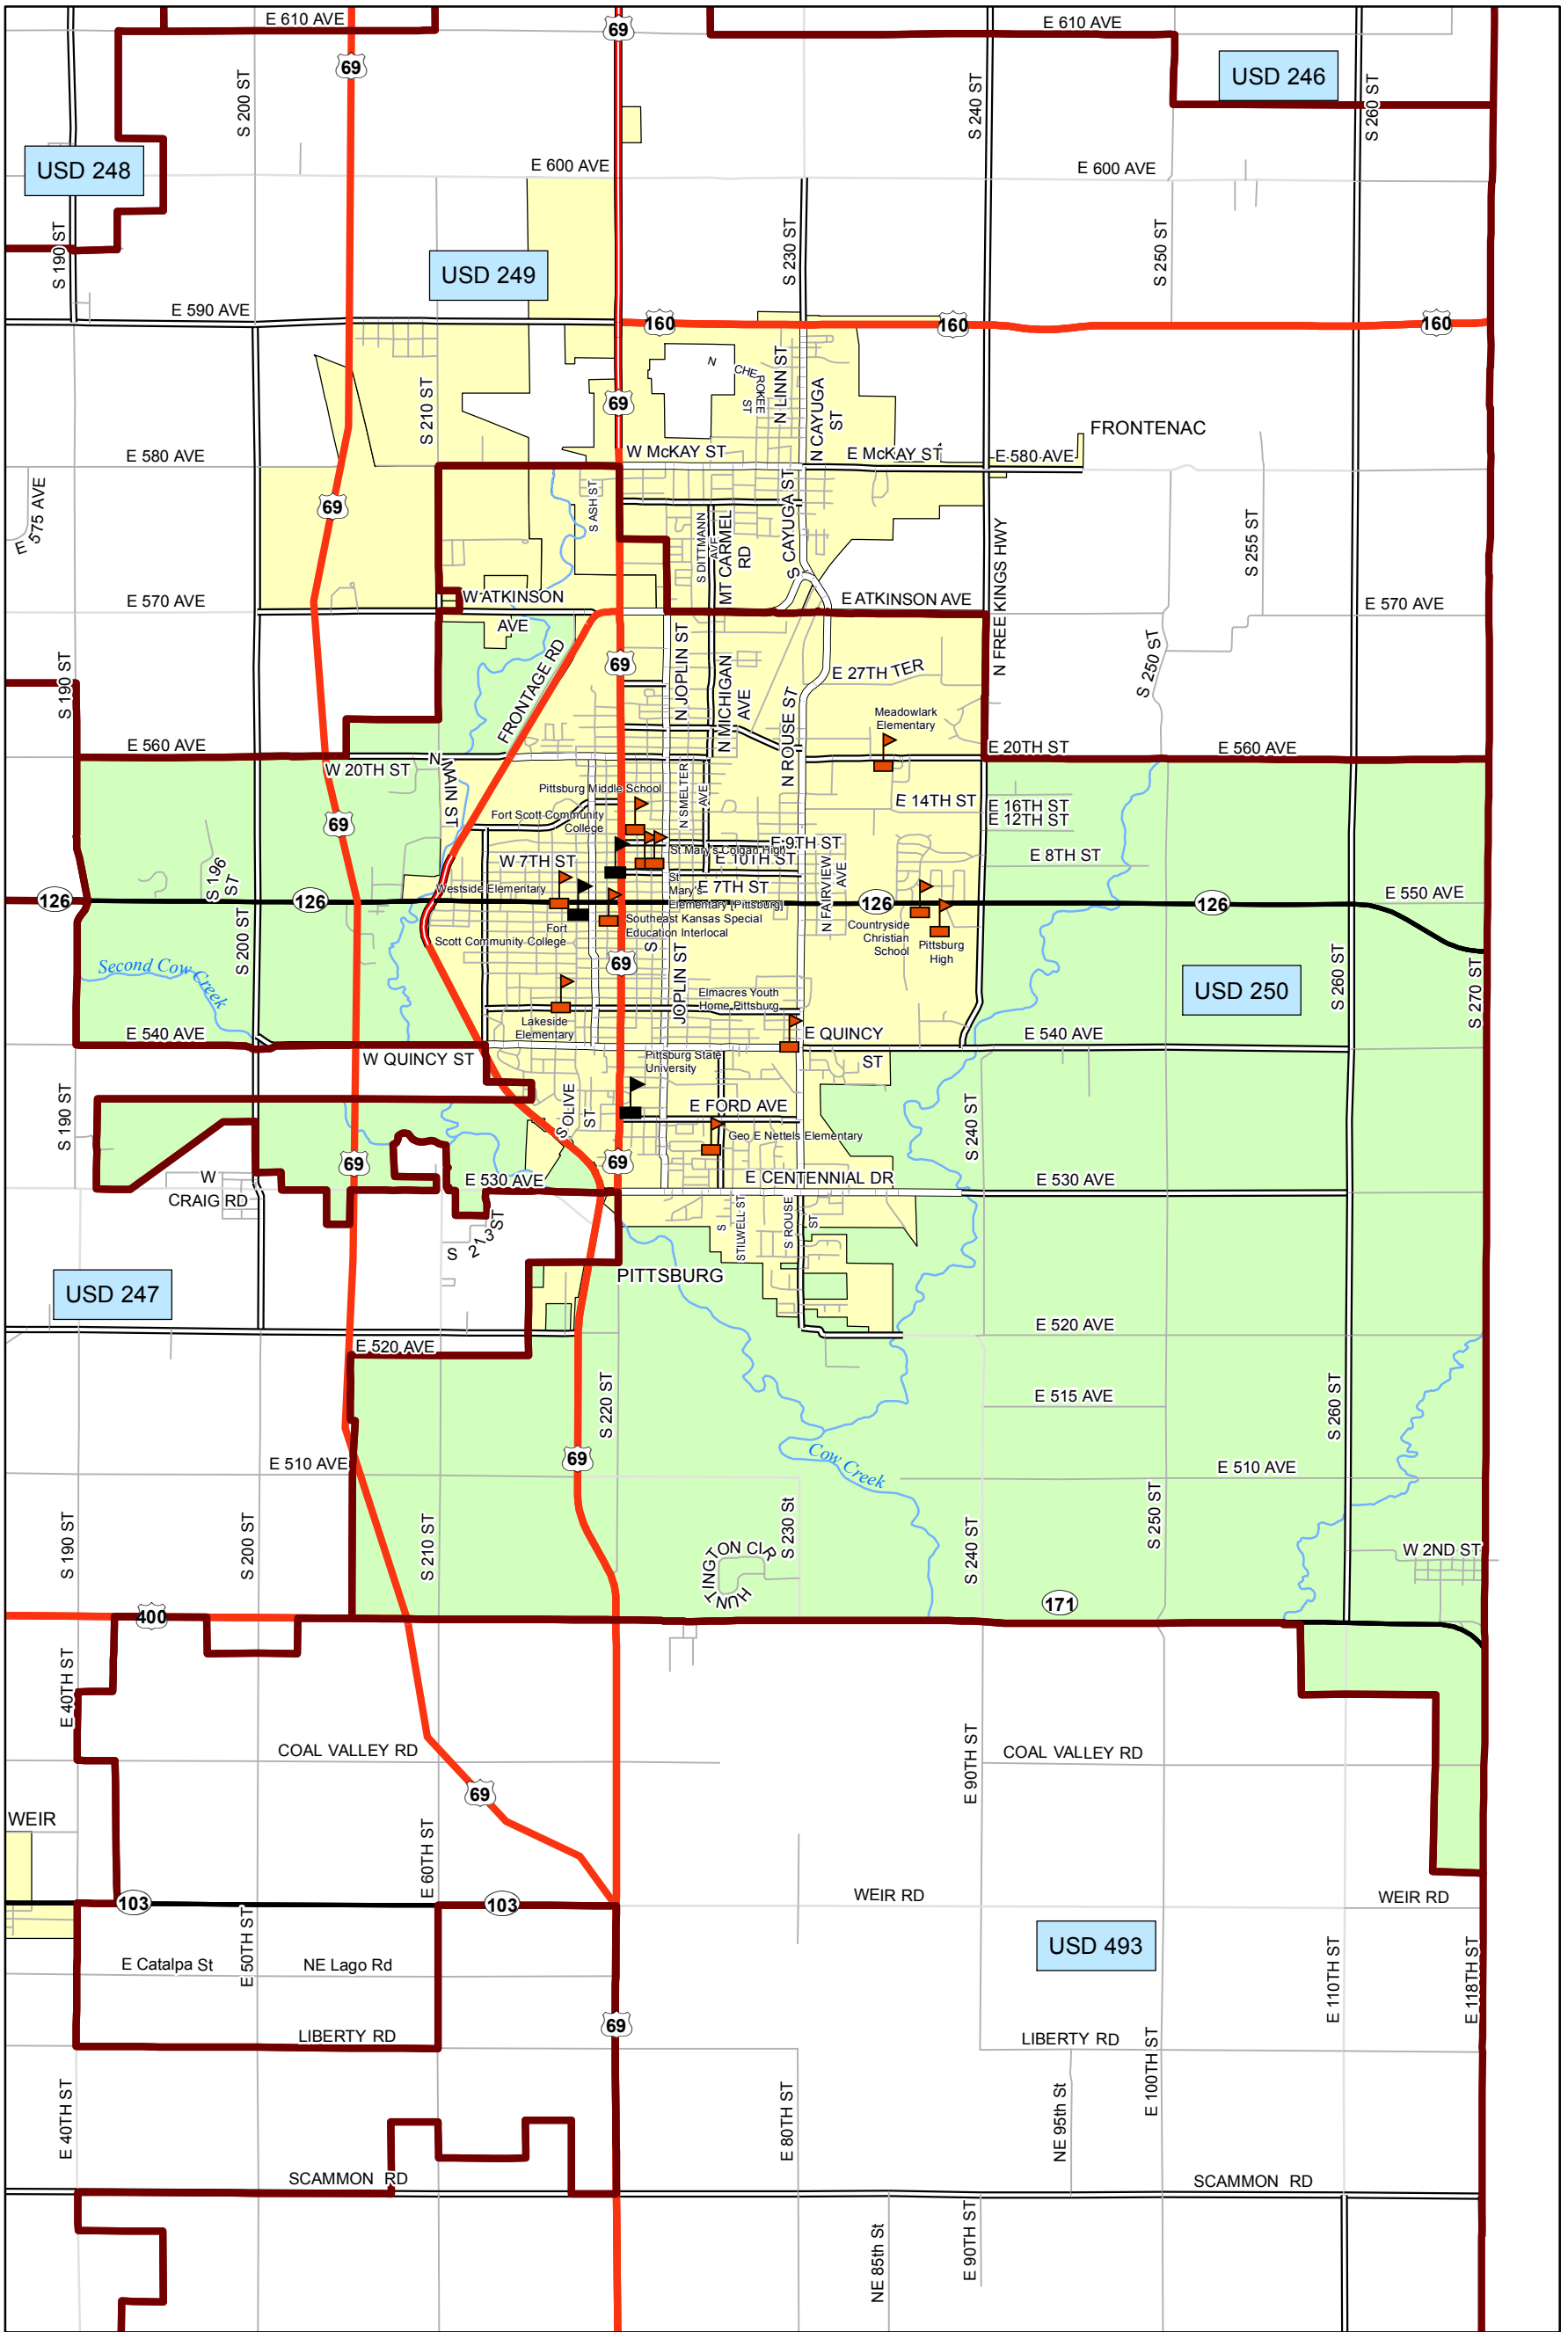

# USD 250 District Map

PREPARED BY THE  
**KANSAS DEPARTMENT OF TRANSPORTATION**  
**BUREAU OF TRANSPORTATION PLANNING**

MAP CREATED TUESDAY, JUNE 02, 2015

KDOT makes no warranties, guarantees, or representations for accuracy of this information and assumes no liability for errors or omissions.

-  Primary/Secondary School
-  Post Secondary School
-  District Boundaries