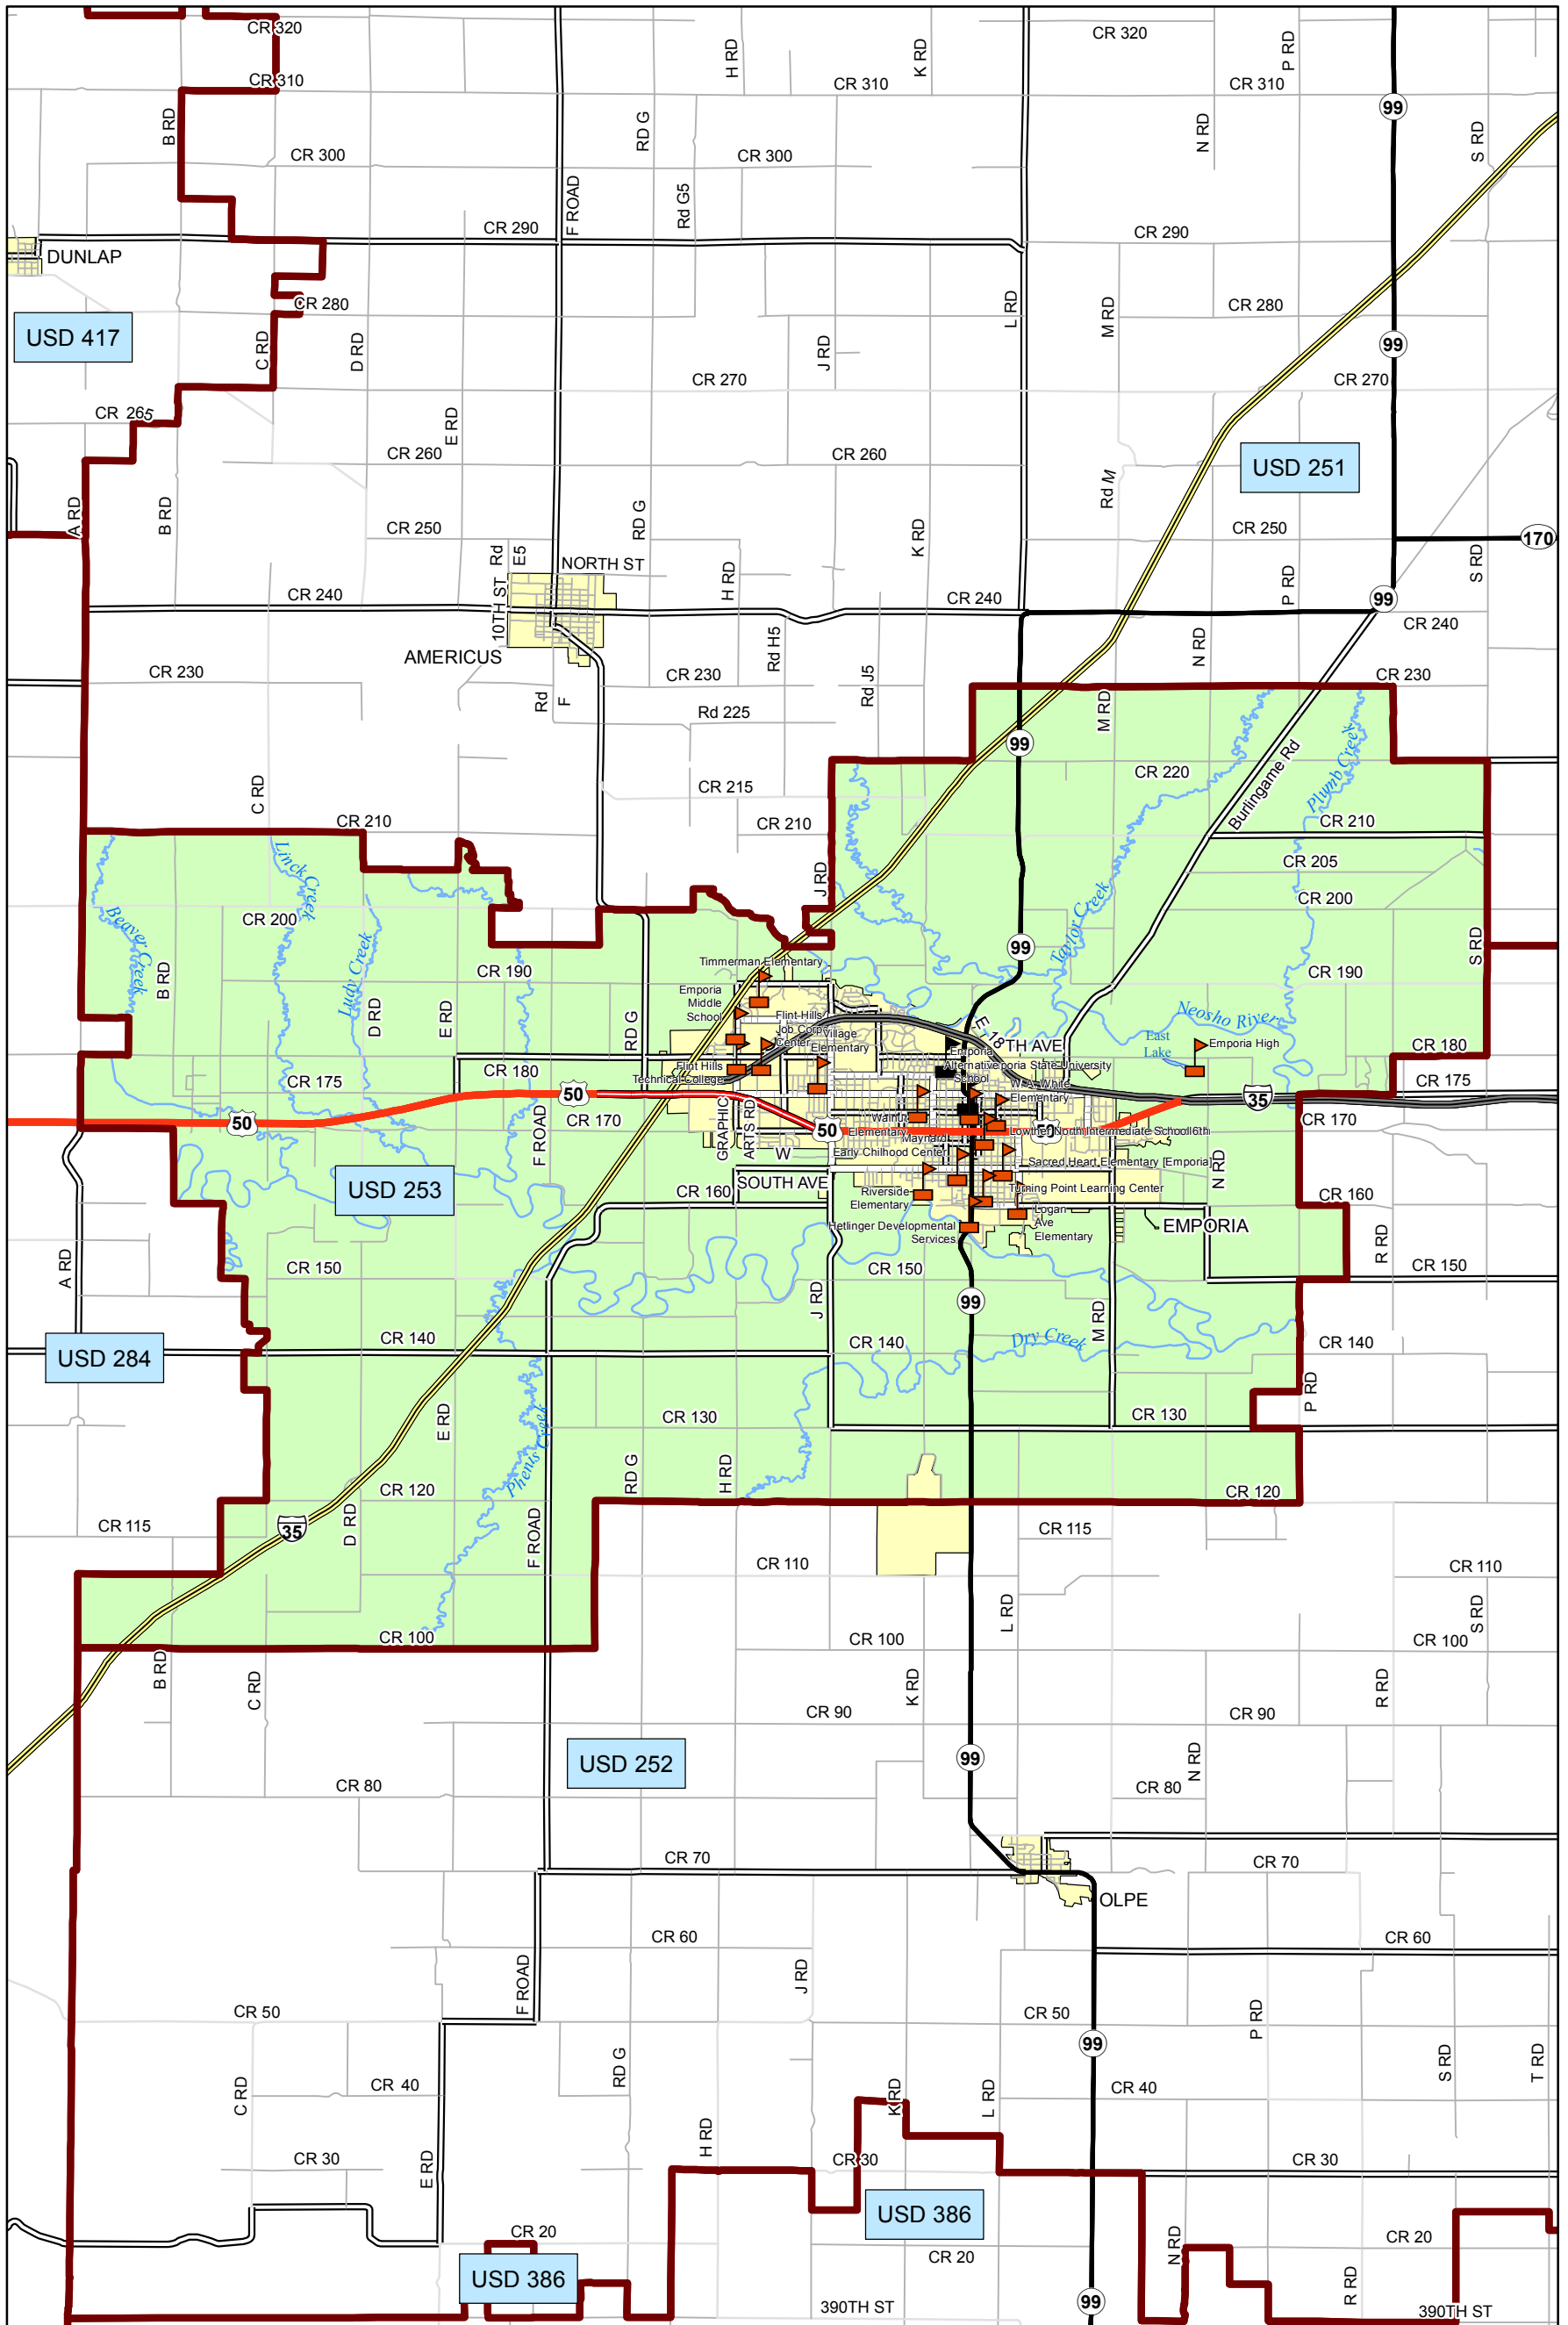

# USD 253 District Map

PREPARED BY THE  
**KANSAS DEPARTMENT OF TRANSPORTATION**  
**BUREAU OF TRANSPORTATION PLANNING**

MAP CREATED TUESDAY, JUNE 02, 2015

KDOT makes no warranties, guarantees, or representations for accuracy of this information and assumes no liability for errors or omissions.

-  Primary/Secondary School
-  Post Secondary School
-  District Boundaries